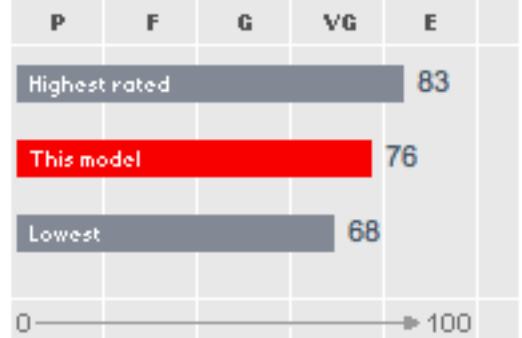

THE **PERLA BY FABER** IS A CONSUMER REPORTS RECOMMENDED RANGEHOOD!

Faber Classic Perla

RECOMMENDED

Type: Wall-chimney (30-inch wide)

CR overall score **76**
OUT OF 100

Expert • Independent • Nonprofit
ConsumerReports.org