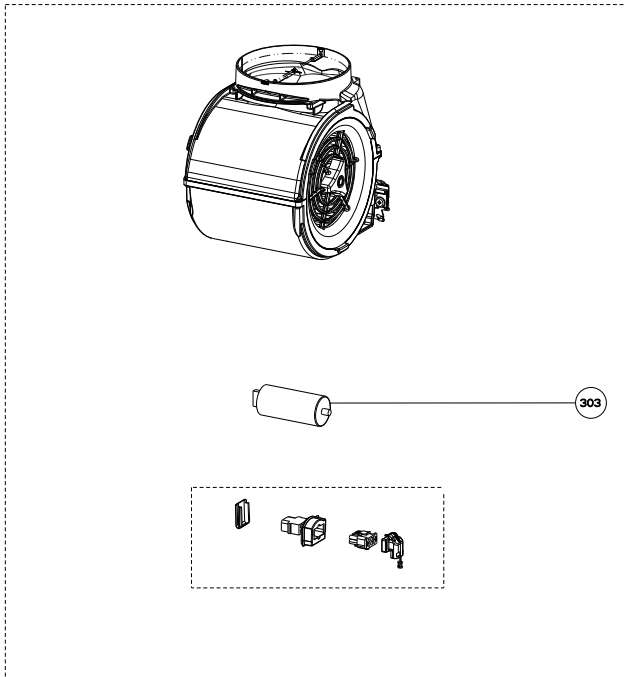

# AXIA ISOLA

body / chimney  
components

	Model Number	630000815	630001068	
Key	Description	36 X 29 Stainless	48 X 29 Stainless	Qty Req.
1	Grease Filters	133.0018.482	133.0018.482	36" = 3, 48" = 4
8	Lampholder	133.0055.987	133.0055.987	4
10	Halogen Lamp	133.0046.418	133.0046.418	4
525	Upper Chimney	133.0071.772	133.0071.772	1
526	Lower Chimney	133.0071.773	133.0071.773	1
533	Transformer Kit	133.0052.578	133.0052.578	1
548	Damper	133.0055.994	133.0055.994	1

# AXIA ISOLA

switch / motor components

199

303

399

	Model Number	63000815	630001068	
Key	Description	36 X 29 Stainless	48 X 29 Stainless	Qty Req.
199	Control Kit	133.0073.597	133.0073.597	1
303	Capacitor	133.0060.648	133.0060.648	1
303	Capacitor (S - W serial #)	133.0056.000	133.0056.000	1
399	Motor Kit	133.0055.998	133.0055.998	1

## installation hardware

	Model Number	63000815	630001068	
Key	Description	36 X 29 Stainless	48 X 29 Stainless	Qty Req.
	Mounting Kit Island	133.0084.479	133.0084.479	1
A	4 Bolts to Attach Canopy to Chimney			1
B	Wood Shelf Nut			1
C	Wood Shelf Washer			1
D	Wood Shelf Bolt			1
E	Wood Screw			1
F	Connector Box w/screws			1
G	Chimney Screws			1