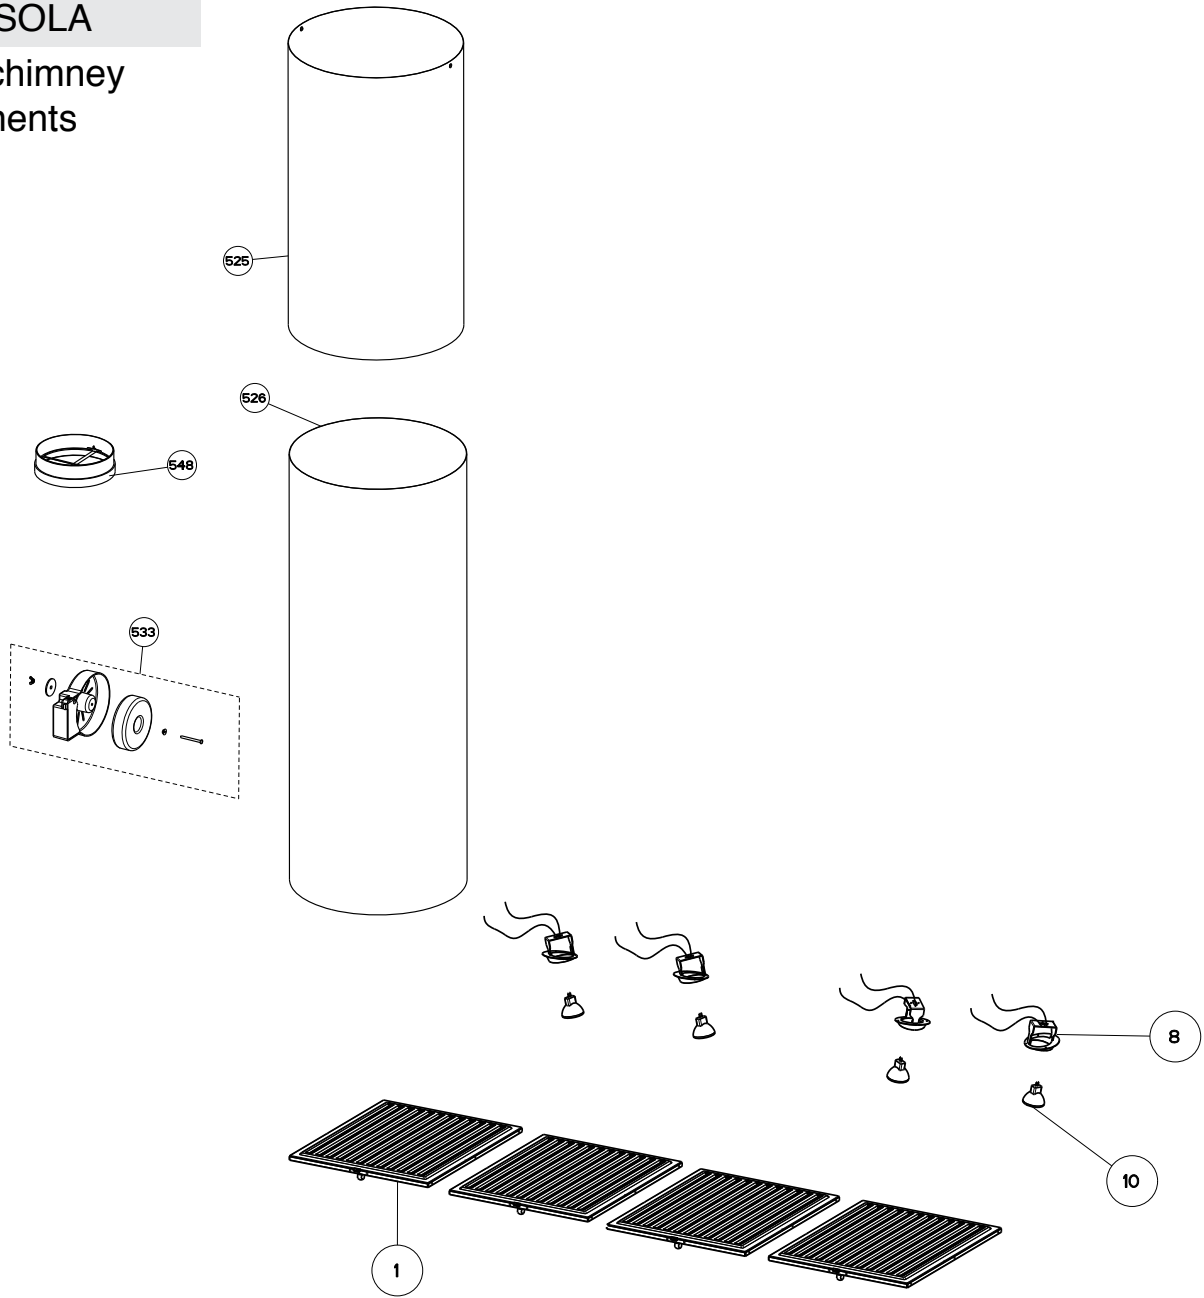

# AXIA ISOLA

body / chimney  
components

	Model Number	630000815	630001068	
Key	Description	36 X 29 Stainless	48 X 29 Stainless	Qty Req.
1	Grease Filters	133.0018.482	133.0018.482	36" = 3, 48" = 4
8	Lampholder	133.0055.987	133.0055.987	4
10	Halogen Lamp	133.0046.418	133.0046.418	4
525	Upper Chimney	133.0071.772	133.0071.772	1
526	Lower Chimney	133.0071.773	133.0071.773	1
533	Transformer Kit	133.0052.578	133.0052.578	1
548	Damper	133.0055.994	133.0055.994	1

# AXIA ISOLA

switch / motor components

199

303

399

	Model Number	63000815	630001068	
Key	Description	36 X 29 Stainless	48 X 29 Stainless	Qty Req.
199	Control Kit	133.0073.597	133.0073.597	1
303	Capacitor	133.0060.648	133.0060.648	1
303	Capacitor (S - W serial #)	133.0056.000	133.0056.000	1
399	Motor Kit	133.0055.998	133.0055.998	1

# AXIA ISOLA