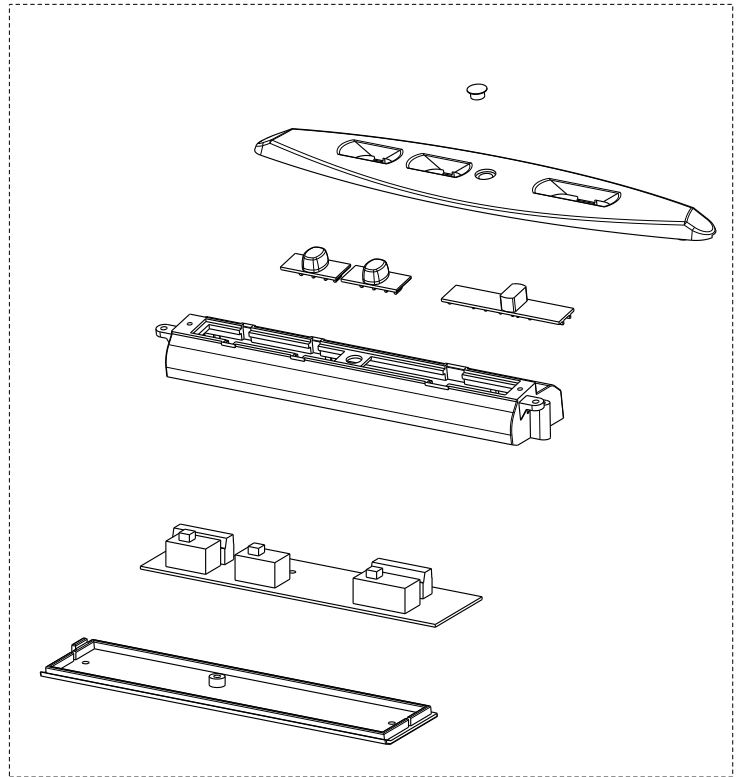

# AXIA ISOLA

body / chimney  
components

	Model Number	630000815	630001068	
Key	Description	36 X 29 Stainless	48 X 29 Stainless	Qty Req.
1	Grease Filters	133.0018.482	133.0018.482	36" = 3, 48" = 4
8	Lampholder	133.0055.987	133.0055.987	4
10	Halogen Lamp	133.0046.418	133.0046.418	4
525	Upper Chimney	133.0071.772	133.0071.772	1
526	Lower Chimney	133.0071.773	133.0071.773	1
533	Transformer Kit	133.0052.578	133.0052.578	1
548	Damper	133.0055.994	133.0055.994	1

# AXIA ISOLA

switch / motor components

199

303

399

	Model Number	63000815	630001068	
Key	Description	36 X 29 Stainless	48 X 29 Stainless	Qty Req.
199	Control Kit	133.0073.597	133.0073.597	1
303	Capacitor	133.0060.648	133.0060.648	1
303	Capacitor (S - W serial #)	133.0056.000	133.0056.000	1
399	Motor Kit	133.0055.998	133.0055.998	1