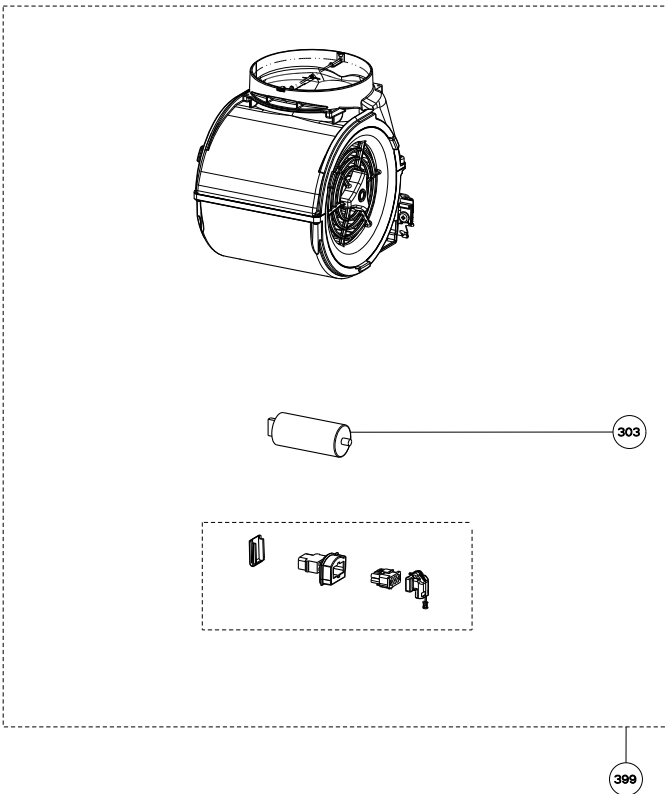

DIAMANTE ISOLA

body/chimney components

	Model Number	630001429	
Key	Description	36 X 28 Stainless	Qty Req.
1	Grease Filter	133.0018.482	3
4	Halogen Lamp	133.0046.418	4
5	wiring box	133.0016.977	2
9	Lamp holder Kit	133.0056.061	4
507	Upper chimney	133.0059.727	1
512	Lower chimney	133.0059.733	1
514	Damper	133.0055.994	1
626	Transformer kit	133.0052.578	1

DIAMANTE ISOLA

motor and switch components

	Model Number	630001429	
Key	Description	36 X 28 Stainless	Qty Req.
105	Push button kit	133.0052.513	1
199	Switchboard kit	133.0062.137	1
303	Capacitor	133.0060.648	1
303	Capacitor (S - W Serial #)	133.0056.000	1
399	Motor group	133.0055.998	1

DIAMANTE ISOLA
 installation hardware

	Model Number	630001429	
Key	Description	36 X 28 Stainless	Qty Req.
	Mounting Kit Island	133.0084.479	1
A	4 Bolts to Attach Canopy to Chimney		1
B	Wood Shelf Nut		1
C	Wood Shelf Washer		1
D	Wood Shelf Bolt		1
E	Wood Screw		1
F	Connector Box w/screws		1
G	Chimney Screws		1