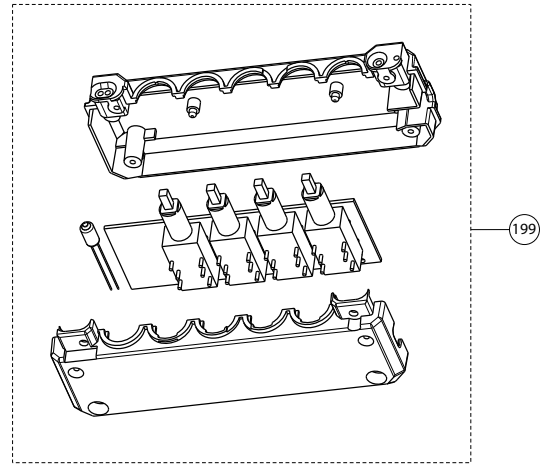

DIAMANTE ISOLA

body/chimney components

	Model Number	630001429	
Key	Description	36 X 28 Stainless	Qty Req.
1	Grease Filter	133.0018.482	3
4	Halogen Lamp	133.0046.418	4
5	wiring box	133.0016.977	2
9	Lamp holder Kit	133.0056.061	4
507	Upper chimney	133.0059.727	1
512	Lower chimney	133.0059.733	1
514	Damper	133.0055.994	1
626	Transformer kit	133.0052.578	1

DIAMANTE ISOLA

motor and switch components

	Model Number	630001429	
Key	Description	36 X 28 Stainless	Qty Req.
105	Push button kit	133.0052.513	1
199	Switchboard kit	133.0062.137	1
303	Capacitor	133.0060.648	1
303	Capacitor (S - W Serial #)	133.0056.000	1
399	Motor group	133.0055.998	1

DIAMANTE ISOLA
 installation hardware

	Model Number	630001429	
Key	Description	36 X 28 Stainless	Qty Req.
	Mounting Kit Island	133.0084.479	1
A	4 Bolts to Attach Canopy to Chimney		1
B	Wood Shelf Nut		1
C	Wood Shelf Washer		1
D	Wood Shelf Bolt		1
E	Wood Screw		1
F	Connector Box w/screws		1
G	Chimney Screws		1