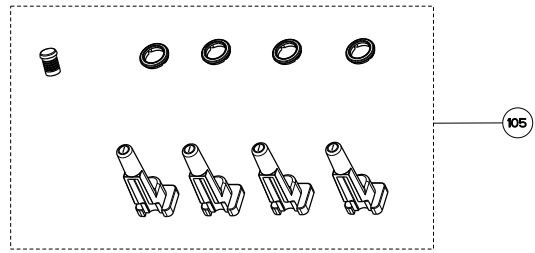

DIAMANTE ISOLA

body/chimney components

	Model Number	630001429	
Key	Description	36 X 28 Stainless	Qty Req.
1	Grease Filter	133.0018.482	3
4	Halogen Lamp	133.0046.418	4
5	wiring box	133.0016.977	2
9	Lamp holder Kit	133.0056.061	4
507	Upper chimney	133.0059.727	1
512	Lower chimney	133.0059.733	1
514	Damper	133.0055.994	1
626	Transformer kit	133.0052.578	1

DIAMANTE ISOLA

motor and switch components

	Model Number	630001429	
Key	Description	36 X 28 Stainless	Qty Req.
105	Push button kit	133.0052.513	1
199	Switchboard kit	133.0062.137	1
303	Capacitor	133.0060.648	1
303	Capacitor (S - W Serial #)	133.0056.000	1
399	Motor group	133.0055.998	1

DIAMANTE ISOLA
 installation hardware

	Model Number	630001429	
Key	Description	36 X 28 Stainless	Qty Req.
	Mounting Kit Island	133.0084.479	1
A	4 Bolts to Attach Canopy to Chimney		1
B	Wood Shelf Nut		1
C	Wood Shelf Washer		1
D	Wood Shelf Bolt		1
E	Wood Screw		1
F	Connector Box w/screws		1
G	Chimney Screws		1