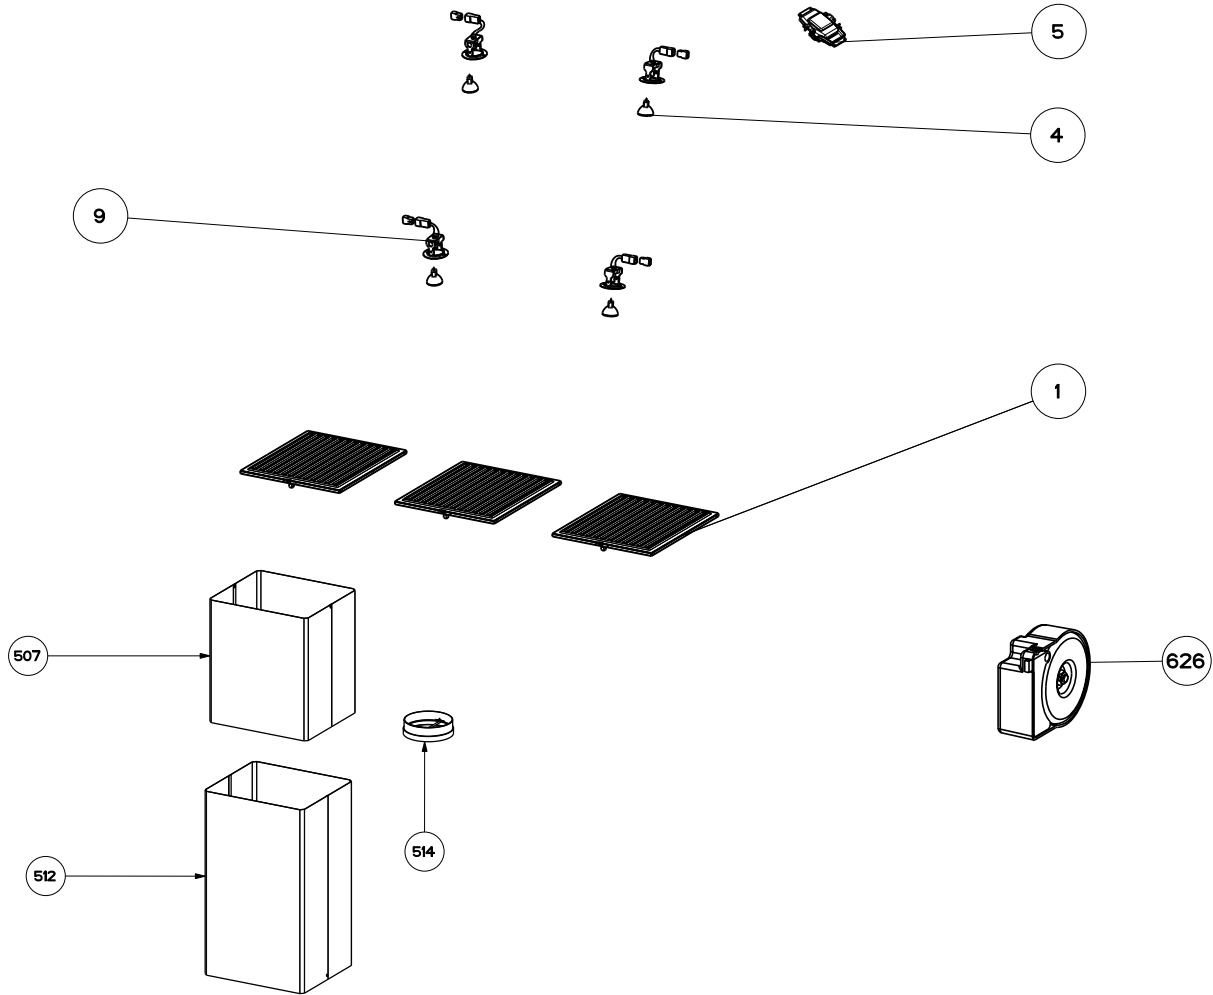

DIAMANTE ISOLA

body/chimney components

	Model Number	630001429	
Key	Description	36 X 28 Stainless	Qty Req.
1	Grease Filter	133.0018.482	3
4	Halogen Lamp	133.0046.418	4
5	wiring box	133.0016.977	2
9	Lamp holder Kit	133.0056.061	4
507	Upper chimney	133.0059.727	1
512	Lower chimney	133.0059.733	1
514	Damper	133.0055.994	1
626	Transformer kit	133.0052.578	1

DIAMANTE ISOLA

motor and switch components

	Model Number	630001429	
Key	Description	36 X 28 Stainless	Qty Req.
105	Push button kit	133.0052.513	1
199	Switchboard kit	133.0062.137	1
303	Capacitor	133.0060.648	1
303	Capacitor (S - W Serial #)	133.0056.000	1
399	Motor group	133.0055.998	1

DIAMANTE ISOLA
 installation hardware

	Model Number	630001429	
Key	Description	36 X 28 Stainless	Qty Req.
	Mounting Kit Island	133.0084.479	1
A	4 Bolts to Attach Canopy to Chimney		1
B	Wood Shelf Nut		1
C	Wood Shelf Washer		1
D	Wood Shelf Bolt		1
E	Wood Screw		1
F	Connector Box w/screws		1
G	Chimney Screws		1