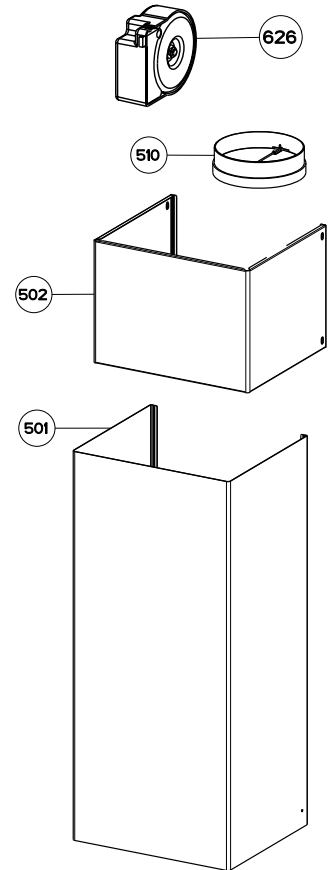

DIAMANTE LED CONTROL DIAM (30,36,48) SS

body / chimney components

	Model Number	DIAM30SS	DIAM36SS	DIAM48SS	
Key	Description	30	36	48	Qty Req.
1	Grease Filter	133.0018.482	133.0018.482	133.0018.482	2=30 / 3=36 / 4=48
2	Halogen Lamps	133.0046.418	133.0046.418	133.0046.418	2=30 / 3=36,48
3	Lamp Holder	133.0052.517	133.0052.517	133.0052.517	2=30 / 3=36,48
50	Installation Hardware	133.0084.478	133.0084.478	133.0084.478	1
501	Lower Chimney	133.0179.668	133.0179.668	133.0179.668	1
502	Upper Chimney	133.0059.669	133.0059.669	133.0059.669	1
510	Damper	133.0055.994	133.0055.994	133.0055.994	1
626	Transformer	133.0052.516	133.0053.047	133.0053.047	1

**DIAMANTE LED CONTROL
DIAM (30,36,48) SS**

motor / control components

	Model Number		
Key	Description		Qty Req.
101	Control Button Kit	133.0179.011	1
190	Switchboard Kit	133.0179.013	1
303	Capacitor	133.0060.648	1
399	Motor Kit	133.0174.148	1