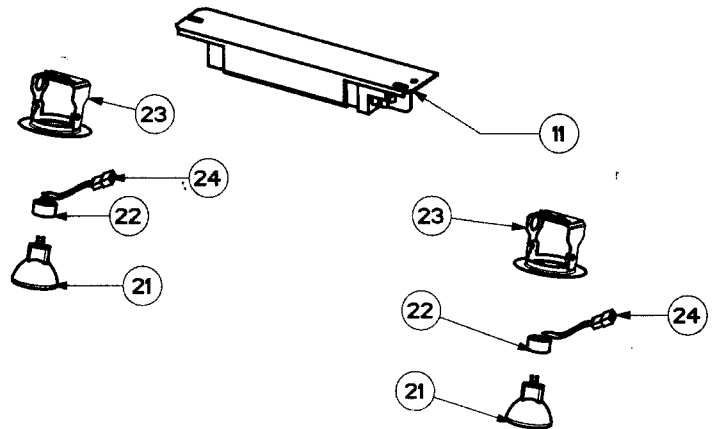

Model Number	5980400		
Key	Description	29 Gray	Qty Req.	In Stock
11	Transformer	4021820	1	Yes
21	Halogen Lamp	4021791	2	Yes
22	Lamp Holder	4022011	2	Yes
23	Lamp Holder Support	4269192	2	No