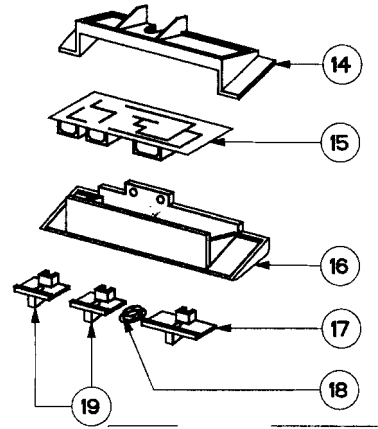

INCA HC

electrical components

switch

	Model Number	5980400		
Key	Description	29 Gray	Qty Req.	In Stock
14	Switch Box	4109183	1	No
15	Switch Board	4269312	1	Yes
16	Switch Box Cover	4276060	1	Yes
17	Motor Speed Button	4022761	1	Yes
18	Red Lamp Cover	4021515	1	Yes
19	On/Off Button	4022711	2	Yes

light