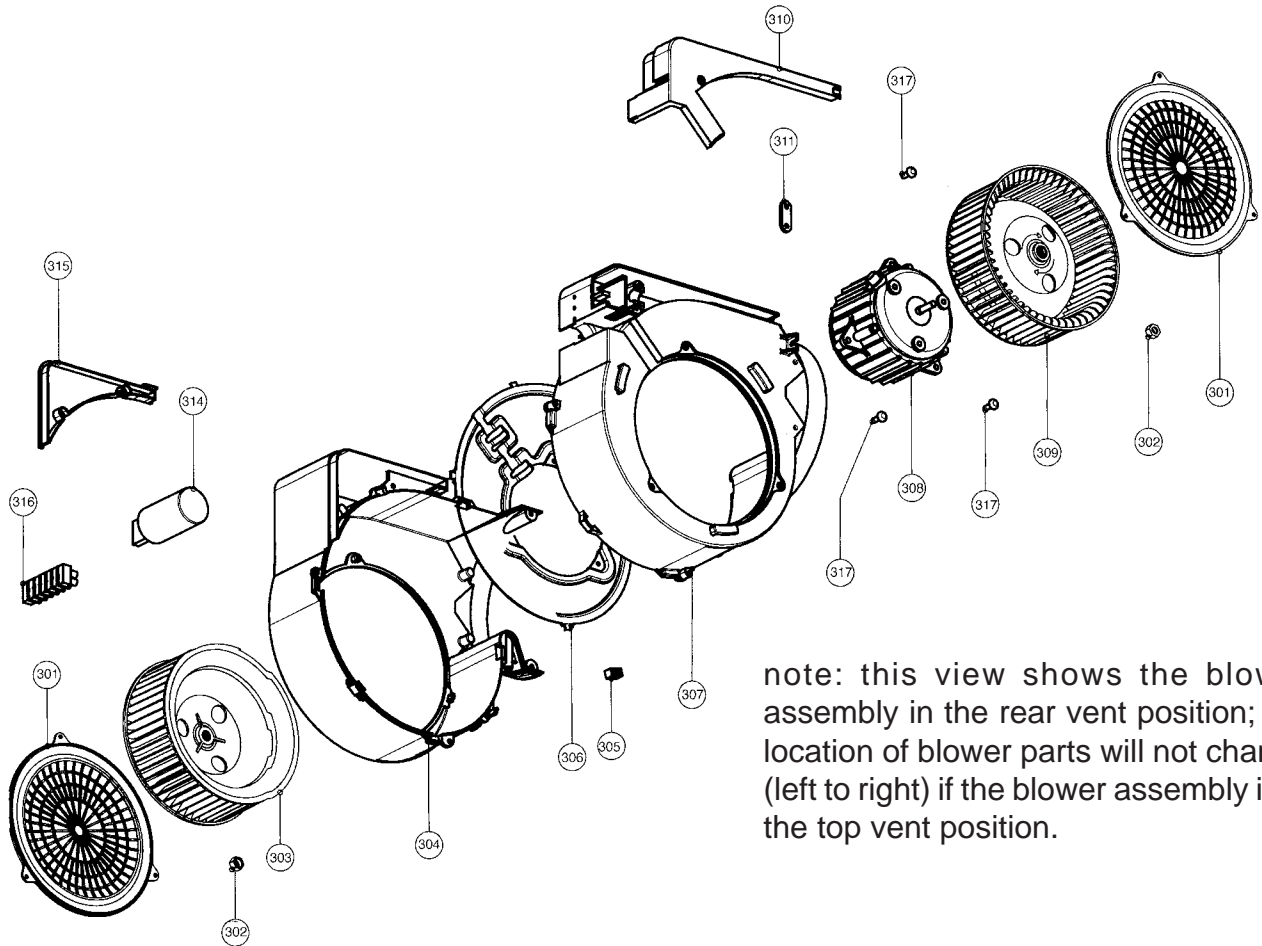

## body components

	Model Number	5980400		
Key	Description	29 Gray	Qty Req.	In Stock
1	Right Diffuser Bracket	4469833	1	No
4	Ductless Grill	4120889	1	No
5	Left Diffuser Bracket	4469834	1	No
6	Damper	4269400	1	Yes
7	Top/Rear Vent Plate	4481057	1	No
8	Body	4405322	1	No
9	Spring Loaded Bracket	4467280	2	Yes
10	Light Housing	4480228	1	No
12	Light Support	4480239	1	No
13	Cable Clamp	4117657	1	No
20	Grease Filter	4268933	3	Yes
25	Field Wiring Box	4468373	1	No
26	Field Wiring Box Cover	4468375	1	No
27	Cable Clamp	4117091	1	No

## blower components

IMPORTANT INFORMATION REGARDING THIS HOOD ONLY: BELOW IS THE VIEW OF THE BLOWER ASSEMBLY IF YOU ARE STANDING IN FRONT OF THE HOOD. PLEASE ORDER PARTS BASED ON THEIR POSITION IN THIS DIAGRAM AND NOT ON THEIR DESCRIPTION. For example, if you need the impeller on the right, you need Item 309, part # 4120797, even though it's description reads "Left Impeller". (This blower assembly when used in other hoods faces the opposite direction.)

note: this view shows the blower assembly in the rear vent position; the location of blower parts will not change (left to right) if the blower assembly is in the top vent position.

	Model Number	5980400		
Key	Description	29 Gray	Qty Req.	In Stock
301	Air Inlet Grill	4120104	2	No
302	Impeller Locking Nut	4109897	2	Yes
303	Right Impeller (DX)	4120796	1	Yes
304	Diffuser Side Right	4166860	1	No
305	Motor Rubber	4120951	5	No
306	Motor Support	4480926	1	No
307	Diffuser Side Left	4166861	1	No
308	Motor	4000386	1	Yes
309	Left Impeller (SX)	4120797	1	Yes
310	Wiring Cover	4108828	1	No
311	Cable Clamp	4161633	1	Yes
314	Capacitor 11mf	4021295	1	Yes
315	Capacitor Cover	4108803	1	No
316	Terminal Block	4021971	1	No
317	Screw	4174103	3	No