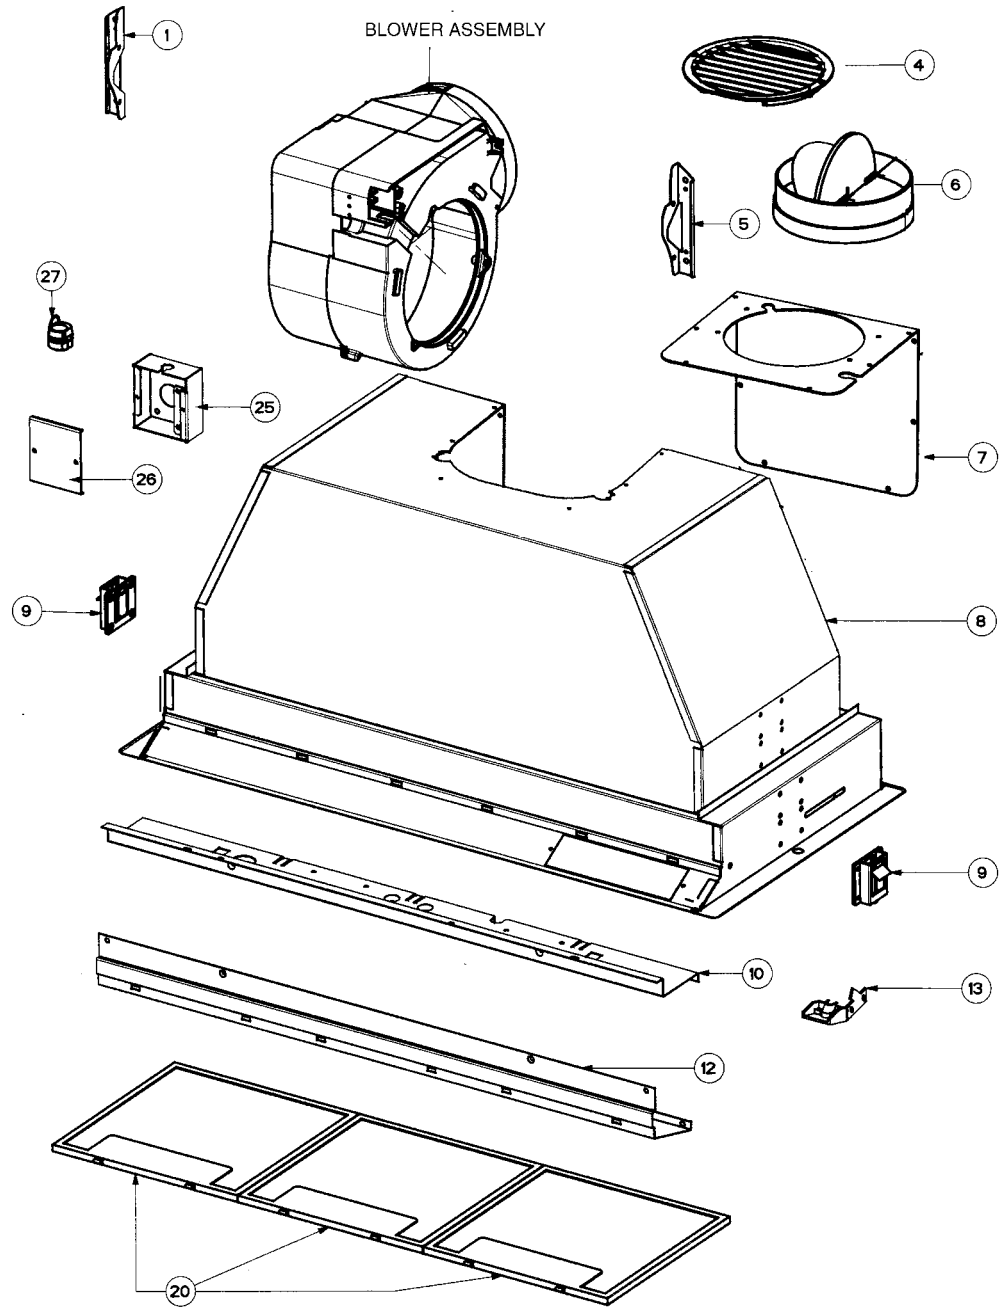

## body components

	Model Number	5980400		
Key	Description	29 Gray	Qty Req.	In Stock
1	Right Diffuser Bracket	4469833	1	No
4	Ductless Grill	4120889	1	No
5	Left Diffuser Bracket	4469834	1	No
6	Damper	4269400	1	Yes
7	Top/Rear Vent Plate	4481057	1	No
8	Body	4405322	1	No
9	Spring Loaded Bracket	4467280	2	Yes
10	Light Housing	4480228	1	No
12	Light Support	4480239	1	No
13	Cable Clamp	4117657	1	No
20	Grease Filter	4268933	3	Yes
25	Field Wiring Box	4468373	1	No
26	Field Wiring Box Cover	4468375	1	No
27	Cable Clamp	4117091	1	No

## blower components

IMPORTANT INFORMATION REGARDING THIS HOOD ONLY: BELOW IS THE VIEW OF THE BLOWER ASSEMBLY IF YOU ARE STANDING IN FRONT OF THE HOOD. PLEASE ORDER PARTS BASED ON THEIR POSITION IN THIS DIAGRAM AND NOT ON THEIR DESCRIPTION. For example, if you need the impeller on the right, you need Item 309, part # 4120797, even though it's description reads "Left Impeller". (This blower assembly when used in other hoods faces the opposite direction.)

note: this view shows the blower assembly in the rear vent position; the location of blower parts will not change (left to right) if the blower assembly is in the top vent position.

	Model Number	5980400		
Key	Description	29 Gray	Qty Req.	In Stock
301	Air Inlet Grill	4120104	2	No
302	Impeller Locking Nut	4109897	2	Yes
303	Right Impeller (DX)	4120796	1	Yes
304	Diffuser Side Right	4166860	1	No
305	Motor Rubber	4120951	5	No
306	Motor Support	4480926	1	No
307	Diffuser Side Left	4166861	1	No
308	Motor	4000386	1	Yes
309	Left Impeller (SX)	4120797	1	Yes
310	Wiring Cover	4108828	1	No
311	Cable Clamp	4161633	1	Yes
314	Capacitor 11mf	4021295	1	Yes
315	Capacitor Cover	4108803	1	No
316	Terminal Block	4021971	1	No
317	Screw	4174103	3	No