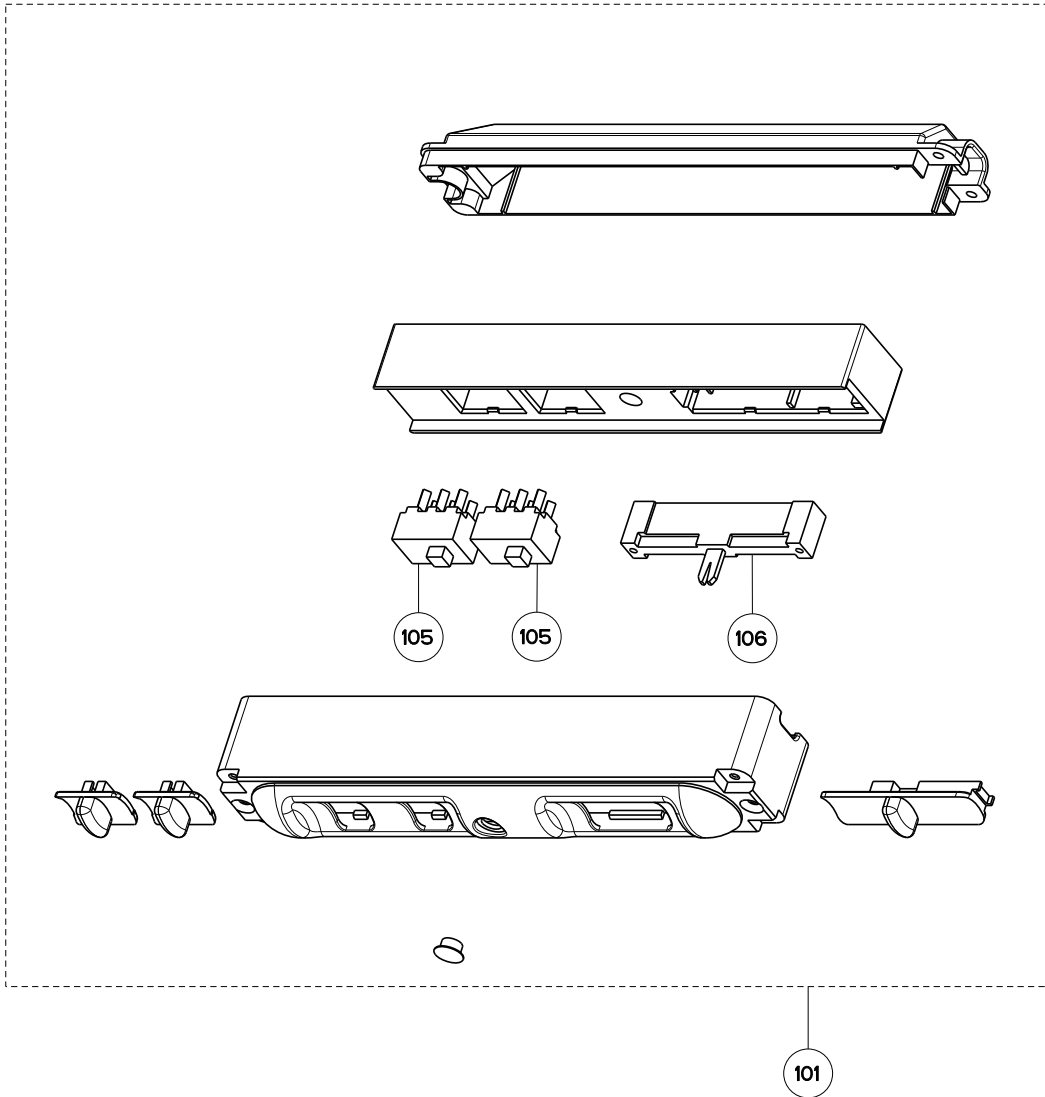

# INCA PRO 38 RB

body components

	Model Number	630003953	
Key	Description	38 Stainless	Qty Req.
1	Rubber Stopper	133.0017.608	1
2	Filter Spacer	133.0064.351	1
3	Grease Filter	133.0018.482	3
4	Grease Filter Support	133.0150.546	1
14	Speed Control	133.0071.310	1
15	Hinge Clip Kit (2 in kit)	133.0078.993	2
17	Wire Cable	133.0059.726	4
19	Lampholder	133.0064.355	3
20	Halogen Light	133.0064.354	3
21	Bezel Kit (2 in kit)	133.0064.103	2
20	Halogen Light	133.0064.354	2
21	Bezel	133.0064.103	1

# INCA PRO 38 RB

## switch components

	Model Number	<b>630003953</b>	
Key	Description	<b>38 Stainless</b>	Qty Req.
101	Switch Kit	133.0073.670	1
105	On / off switches	133.0054.536	1
106	Variable Speed Control Board	133.0065.719	1