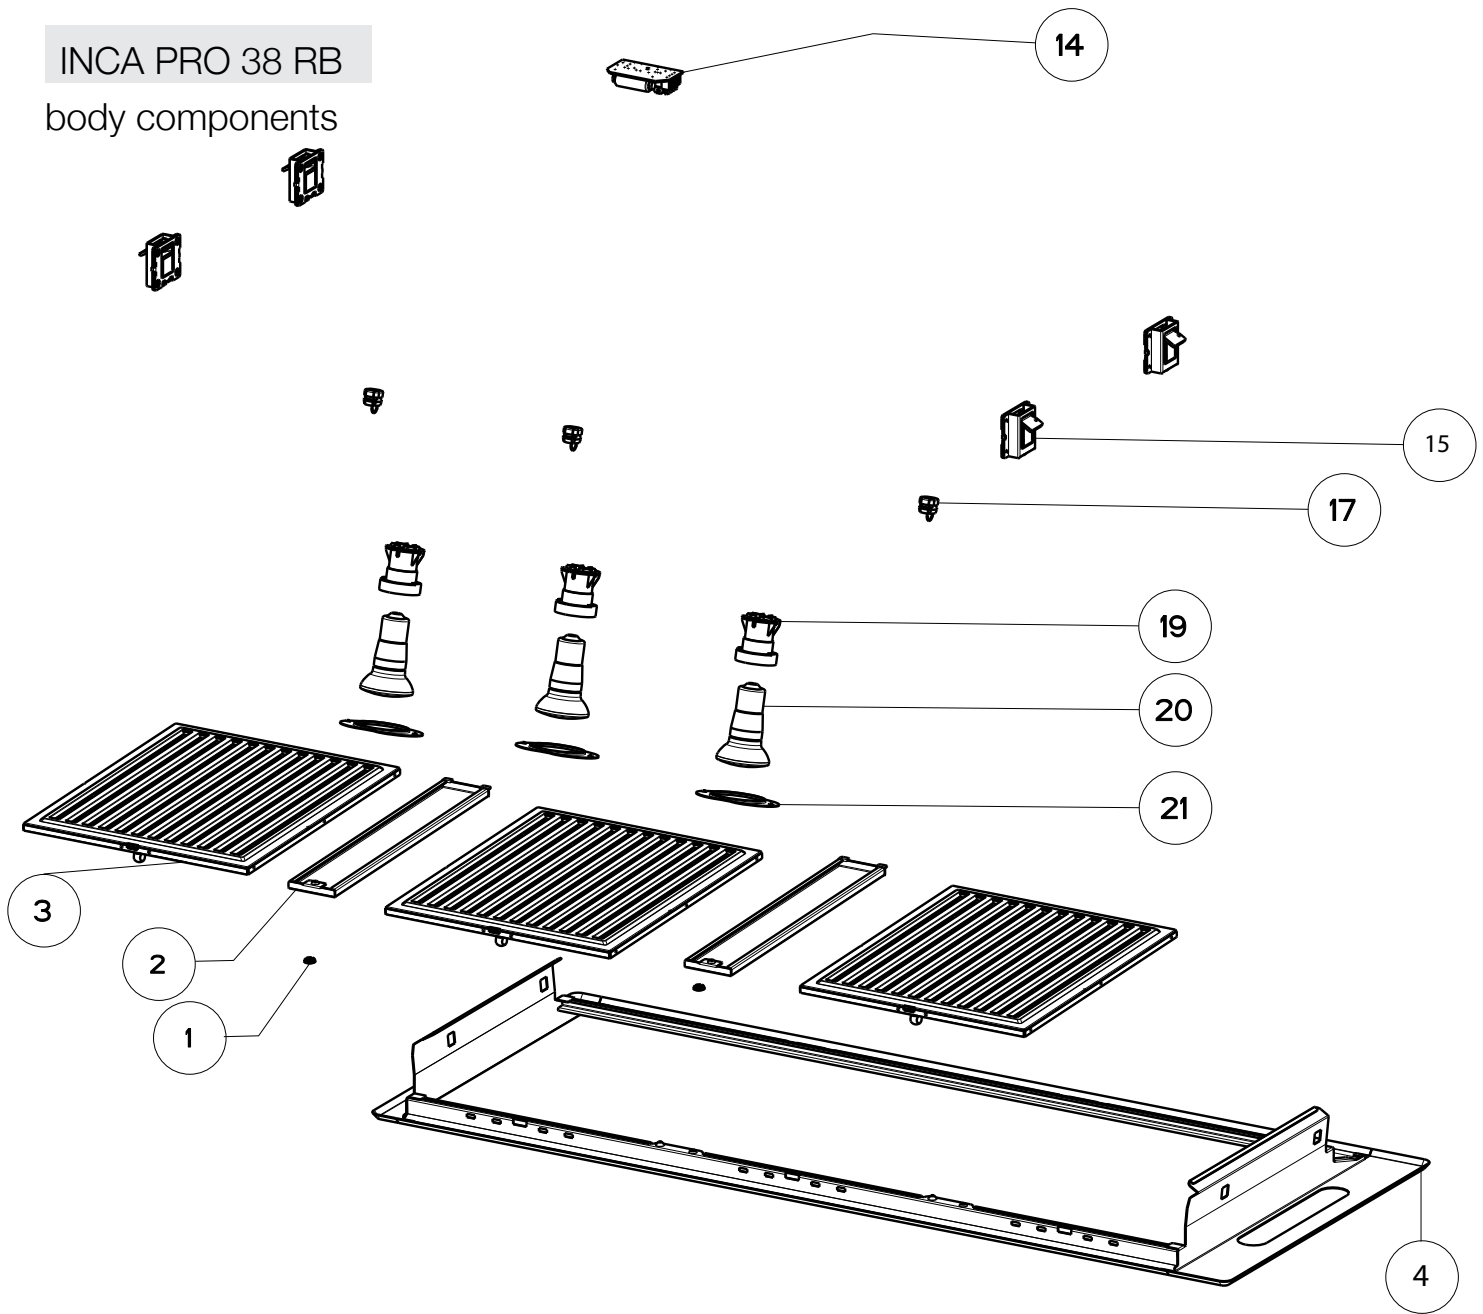

# INCA PRO 38 RB

body components

	Model Number	630003953	
Key	Description	38 Stainless	Qty Req.
1	Rubber Stopper	133.0017.608	1
2	Filter Spacer	133.0064.351	1
3	Grease Filter	133.0018.482	3
4	Grease Filter Support	133.0150.546	1
14	Speed Control	133.0071.310	1
15	Hinge Clip Kit (2 in kit)	133.0078.993	2
17	Wire Cable	133.0059.726	4
19	Lampholder	133.0064.355	3
20	Halogen Light	133.0064.354	3
21	Bezel Kit (2 in kit)	133.0064.103	2
20	Halogen Light	133.0064.354	2
21	Bezel	133.0064.103	1

# INCA PRO 38 RB

## switch components

	Model Number	<b>630003953</b>	
Key	Description	<b>38 Stainless</b>	Qty Req.
101	Switch Kit	133.0073.670	1
105	On / off switches	133.0054.536	1
106	Variable Speed Control Board	133.0065.719	1