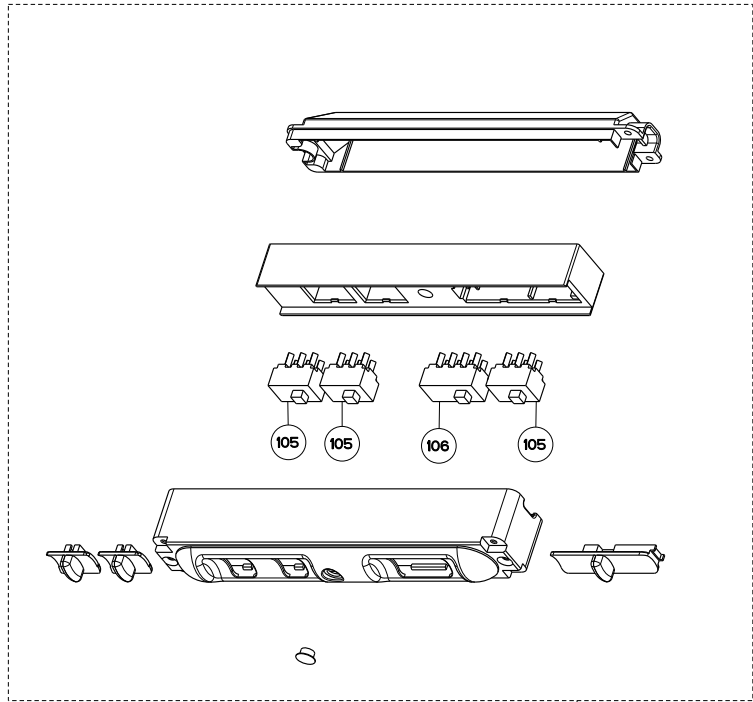

**INCA PRO 38**  
body components

	Model Number	630001175	
Key	Description	38 Stainless	Qty Req.
1	Rubber Stopper	133.0017.608	1
2	Filter Spacer	133.0064.351	1
3	Grease Filter	133.0018.482	3
4	Grease Filter Support	133.0150.546	1
5	Hinge Clip Kit (2 in kit)	133.0078.993	2
13	Damper	133.0055.994	2
19	Lampholder	133.0064.355	3
20	Halogen Lamp	133.0064.354	3
21	Bezel	133.0064.103	3
50	Mounting Kit Screws Inca	133.0084.481	1

## switch / motor components

	Model Number	630001175	
Key	Description	38 Stainless	Qty Req.
101	Switch Kit	133.0171.810	1
105	On /Off Switches	133.0054.536	1
106	Speed Switch	133.0054.538	1
303	Capacitor	133.0060.648	2
303	Capacitor (S - W Serial #)	133.0056.000	2
399	Motor Group Kit	133.0055.998	2