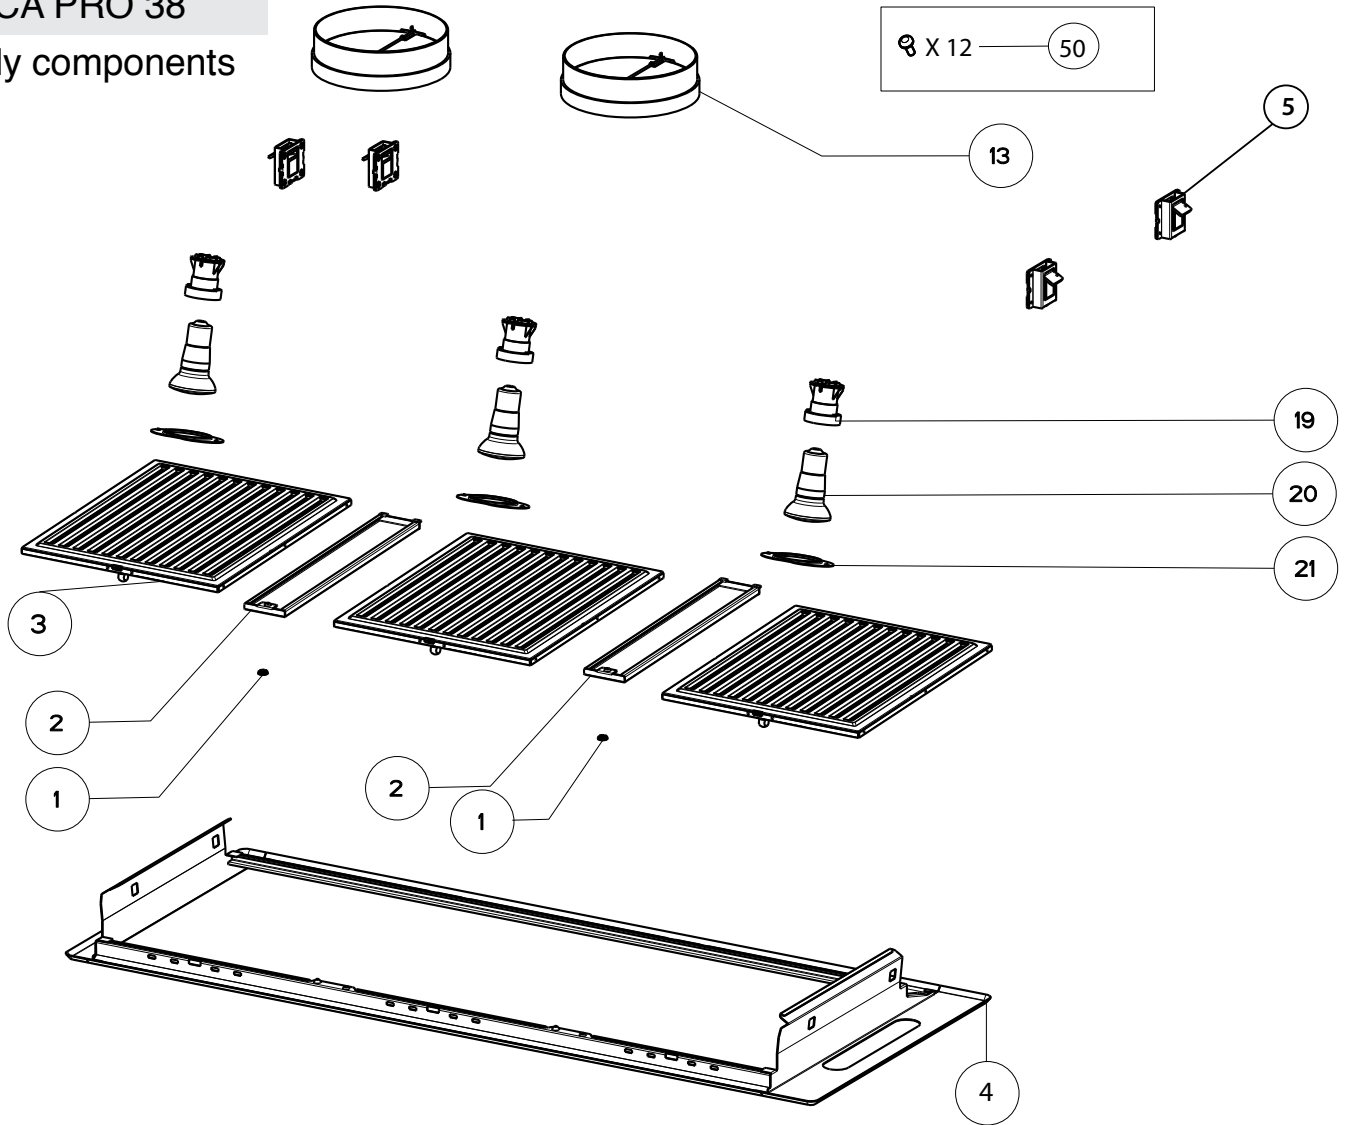

**INCA PRO 38**  
body components

	Model Number	630001175	
Key	Description	38 Stainless	Qty Req.
1	Rubber Stopper	133.0017.608	1
2	Filter Spacer	133.0064.351	1
3	Grease Filter	133.0018.482	3
4	Grease Filter Support	133.0150.546	1
5	Hinge Clip Kit (2 in kit)	133.0078.993	2
13	Damper	133.0055.994	2
19	Lampholder	133.0064.355	3
20	Halogen Lamp	133.0064.354	3
21	Bezel	133.0064.103	3
50	Mounting Kit Screws Inca	133.0084.481	1

# INCA PRO 38

## switch / motor components

	Model Number	630001175	
Key	Description	38 Stainless	Qty Req.
101	Switch Kit	133.0171.810	1
105	On /Off Switches	133.0054.536	1
106	Speed Switch	133.0054.538	1
303	Capacitor	133.0060.648	2
303	Capacitor (S - W Serial #)	133.0056.000	2
399	Motor Group Kit	133.0055.998	2