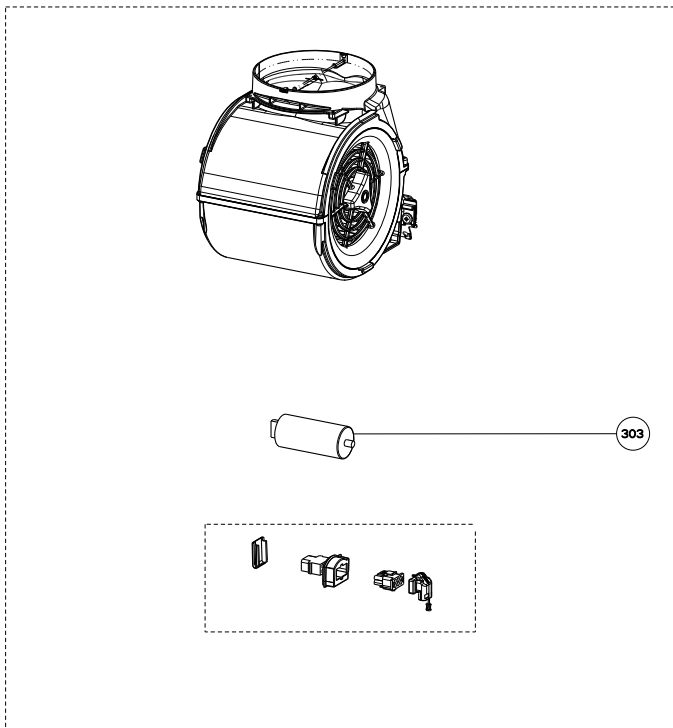

**INCA PRO 38**  
body components

	Model Number	630001175	
Key	Description	38 Stainless	Qty Req.
1	Rubber Stopper	133.0017.608	1
2	Filter Spacer	133.0064.351	1
3	Grease Filter	133.0018.482	3
4	Grease Filter Support	133.0150.546	1
5	Hinge Clip Kit (2 in kit)	133.0078.993	2
13	Damper	133.0055.994	2
19	Lampholder	133.0064.355	3
20	Halogen Lamp	133.0064.354	3
21	Bezel	133.0064.103	3
50	Mounting Kit Screws Inca	133.0084.481	1

## switch / motor components

	Model Number	630001175	
Key	Description	38 Stainless	Qty Req.
101	Switch Kit	133.0171.810	1
105	On /Off Switches	133.0054.536	1
106	Speed Switch	133.0054.538	1
303	Capacitor	133.0060.648	2
303	Capacitor (S - W Serial #)	133.0056.000	2
399	Motor Group Kit	133.0055.998	2