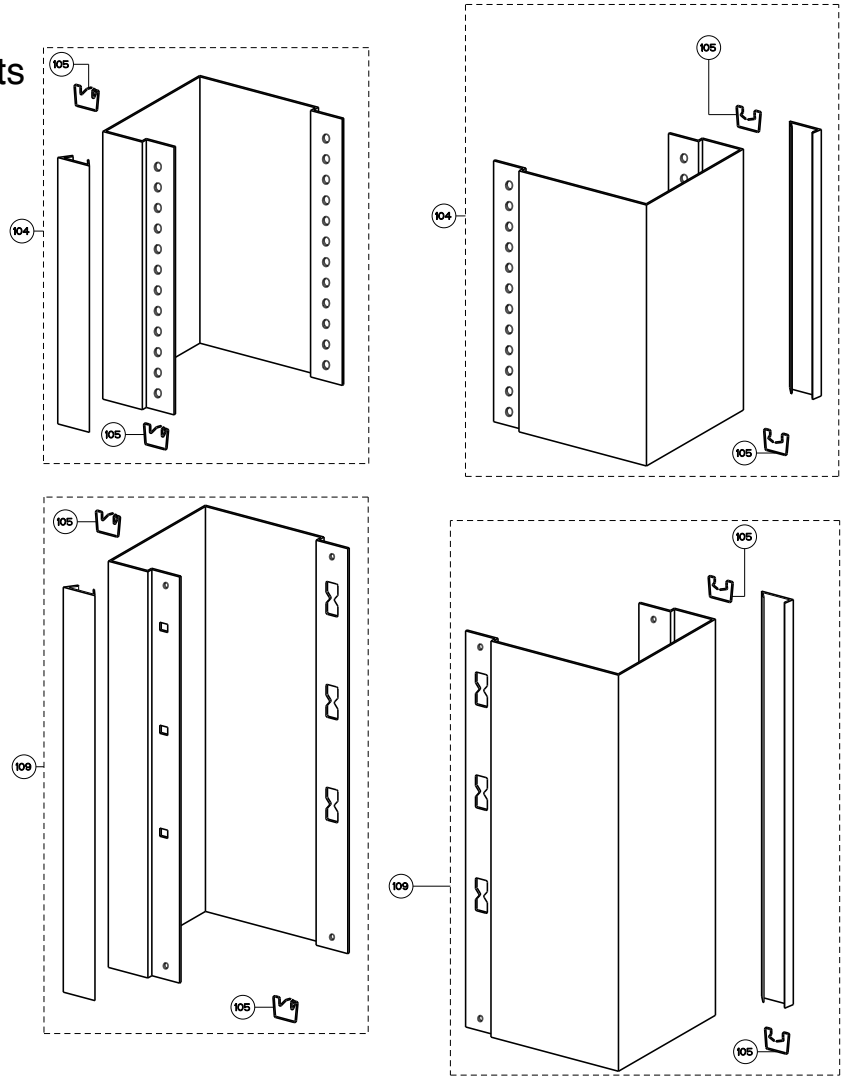

ISOLA

body components

	Model Number	6044787	
Key	Description	36 Stainless	Qty Req.
14	Switch Kit	133.0075.473	1
22	Speed Control	133.0075.472	1
38	Left impeller	133.0052.890	1
40	Motor	133.0058.796	1
43	Capacitor	133.0068.611	1
45	Right impeller	133.0052.879	1
53	Front Panel Support	133.0076.206	1
55	Light Diffusor Clips	133.0055.253	1
56	Light Diffusor	133.0056.068	2
57	Grease Filter	133.0018.480	3
61	Rear Light Support	133.0076.207	1
110	Damper	133.0071.817	1
201	Halogen Lamp	133.0046.418	4
202	Lampholder	133.0018.579	2
206	Transformer	133.0072.595	2

ISOLA

chimney / install components

	Model Number	6044787	
Key	Description	36 Stainless	Qty Req.
104	Upper Chimney Kit (2 sides)	133.0018.590	1
105	Trim Clip Kit (8 PCS)	133.0056.198	1
109	Lower Chimney Kit (2 sides)	133.0076.202	1
	Mounting Kit Island	133.0084.479	1