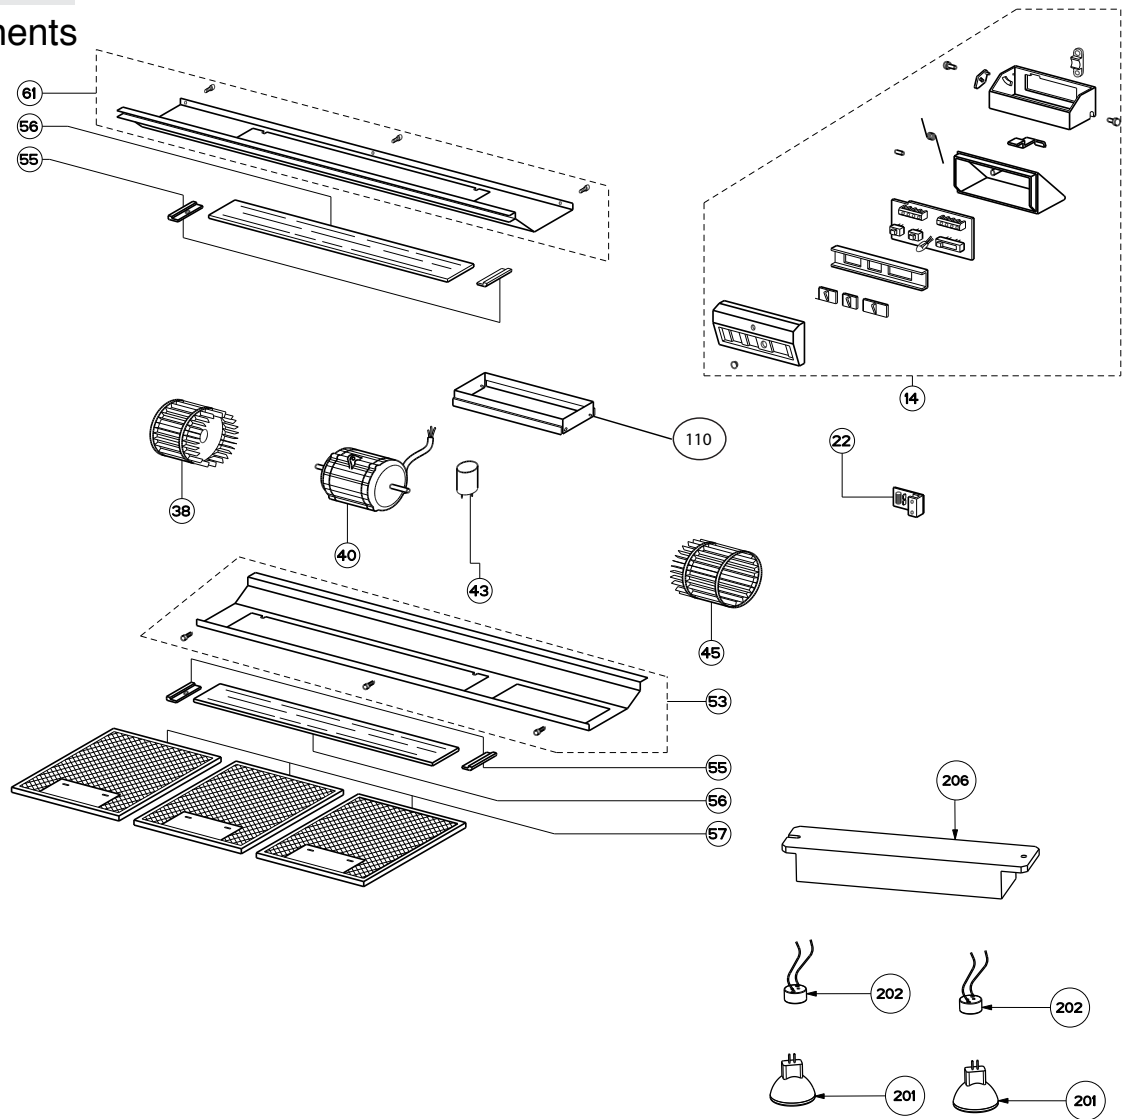

ISOLA

body components

	Model Number	6044787	
Key	Description	36 Stainless	Qty Req.
14	Switch Kit	133.0075.473	1
22	Speed Control	133.0075.472	1
38	Left impeller	133.0052.890	1
40	Motor	133.0058.796	1
43	Capacitor	133.0068.611	1
45	Right impeller	133.0052.879	1
53	Front Panel Support	133.0076.206	1
55	Light Diffusor Clips	133.0055.253	1
56	Light Diffusor	133.0056.068	2
57	Grease Filter	133.0018.480	3
61	Rear Light Support	133.0076.207	1
110	Damper	133.0071.817	1
201	Halogen Lamp	133.0046.418	4
202	Lampholder	133.0018.579	2
206	Transformer	133.0072.595	2

ISOLA

chimney / install components

	Model Number	6044787	
Key	Description	36 Stainless	Qty Req.
104	Upper Chimney Kit (2 sides)	133.0018.590	1
105	Trim Clip Kit (8 PCS)	133.0056.198	1
109	Lower Chimney Kit (2 sides)	133.0076.202	1
	Mounting Kit Island	133.0084.479	1