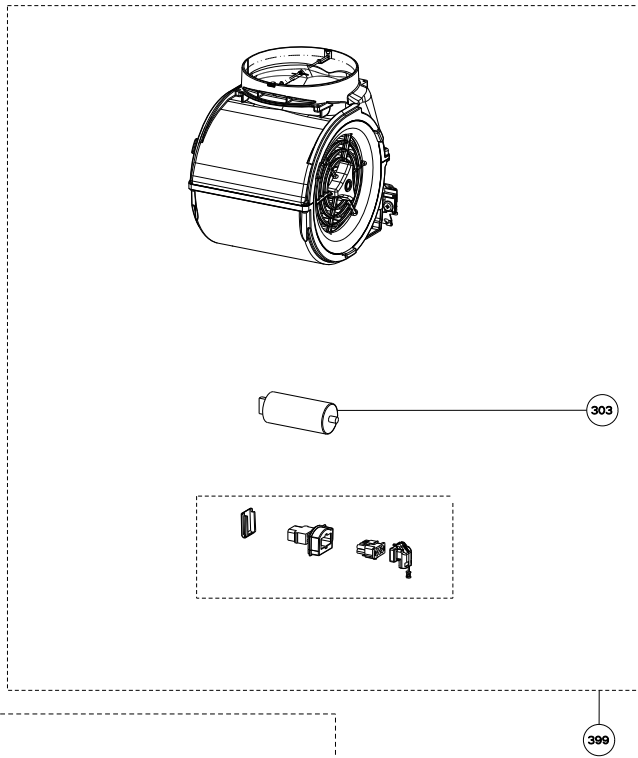

ORIZZONTE

body / chimney components

	Model Number	630006242	
Key	Description	36	Qty Req.
1	Front panel	133.0058.785	2
2	Left panel hinge	133.0017.597	2
5	Halgen Lamp	133.0046.418	3
14	Lampholder	133.0065.409	3
18	Grease filter	133.0017.057	2
19	Right panel hinge	133.0057.285	2
20	Hinge pin kit (2 in kit)	133.0017.004	2
50	Mounting Kit Easy Cube	133.0084.478	1
501	Lower chimney	133.0057.242	1
502	Upper chimney	133.0018.357	1
510	Damper	133.0055.994	1
619	Control Board Kit	133.0052.878	1
626	Transformer Kit	133.0053.047	1

ORIZZONTE

motor / control components

	Model Number	630006242	
Key	Description	36	Qty Req.
101	Control panel kit	133.0065.420	1
106	Cable connector	133.0016.846	1
303	Capacitor	133.0056.183	1
399	Motor Kit	133.0056.182	1