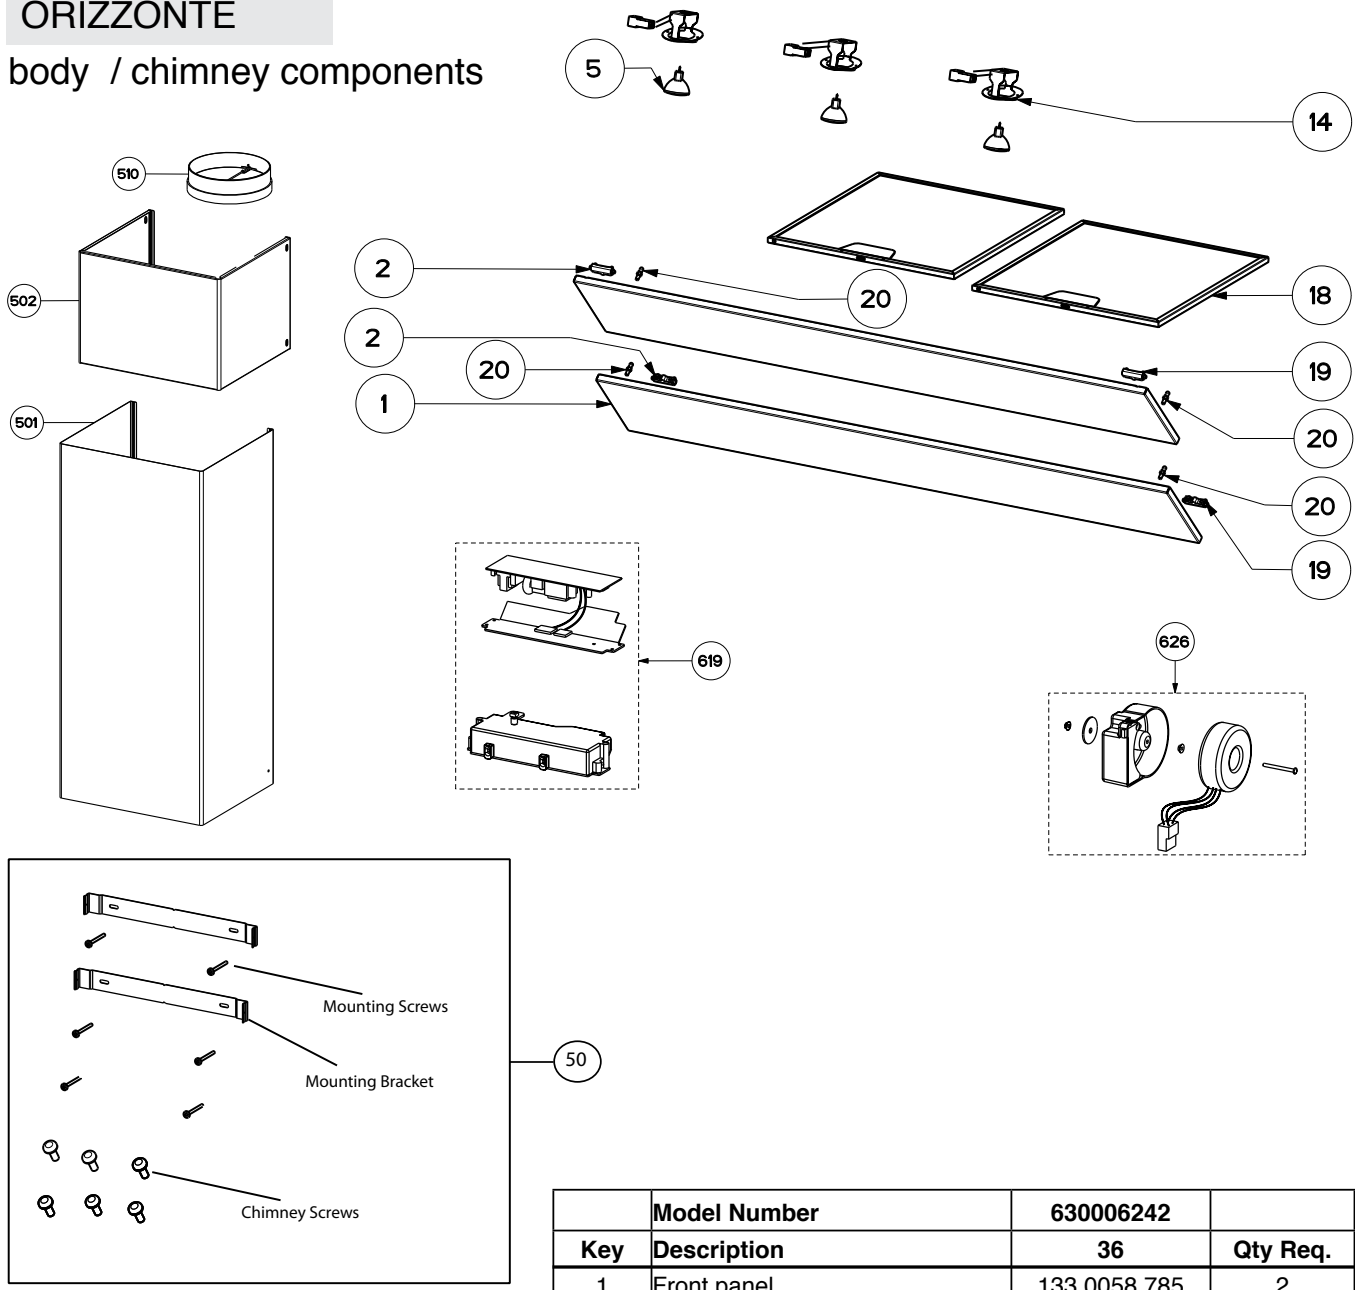

ORIZZONTE

body / chimney components

	Model Number	630006242	
Key	Description	36	Qty Req.
1	Front panel	133.0058.785	2
2	Left panel hinge	133.0017.597	2
5	Halgen Lamp	133.0046.418	3
14	Lampholder	133.0065.409	3
18	Grease filter	133.0017.057	2
19	Right panel hinge	133.0057.285	2
20	Hinge pin kit (2 in kit)	133.0017.004	2
50	Mounting Kit Easy Cube	133.0084.478	1
501	Lower chimney	133.0057.242	1
502	Upper chimney	133.0018.357	1
510	Damper	133.0055.994	1
619	Control Board Kit	133.0052.878	1
626	Transformer Kit	133.0053.047	1

ORIZZONTE

motor / control components

	Model Number	630006242	
Key	Description	36	Qty Req.
101	Control panel kit	133.0065.420	1
106	Cable connector	133.0016.846	1
303	Capacitor	133.0056.183	1
399	Motor Kit	133.0056.182	1