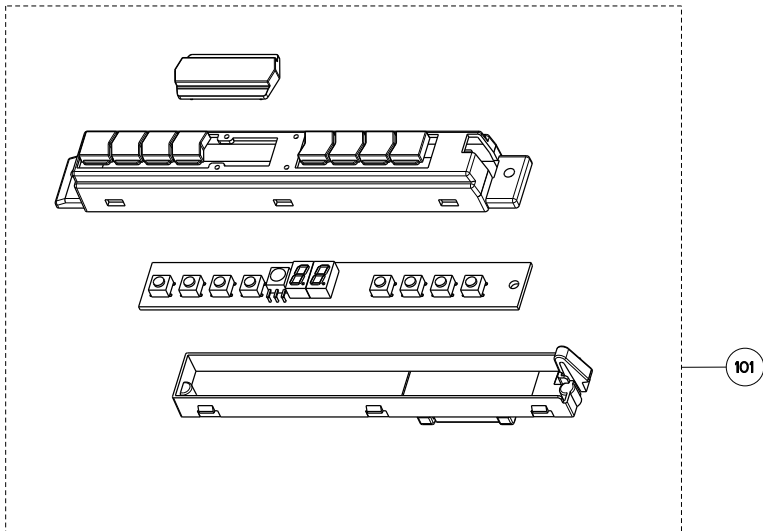

ORIZZONTE

body / chimney components

	Model Number	630006242	
Key	Description	36	Qty Req.
1	Front panel	133.0058.785	2
2	Left panel hinge	133.0017.597	2
5	Halgen Lamp	133.0046.418	3
14	Lampholder	133.0065.409	3
18	Grease filter	133.0017.057	2
19	Right panel hinge	133.0057.285	2
20	Hinge pin kit (2 in kit)	133.0017.004	2
50	Mounting Kit Easy Cube	133.0084.478	1
501	Lower chimney	133.0057.242	1
502	Upper chimney	133.0018.357	1
510	Damper	133.0055.994	1
619	Control Board Kit	133.0052.878	1
626	Transformer Kit	133.0053.047	1

ORIZZONTE

motor / control components

	Model Number	630006242	
Key	Description	36	Qty Req.
101	Control panel kit	133.0065.420	1
106	Cable connector	133.0016.846	1
303	Capacitor	133.0056.183	1
399	Motor Kit	133.0056.182	1