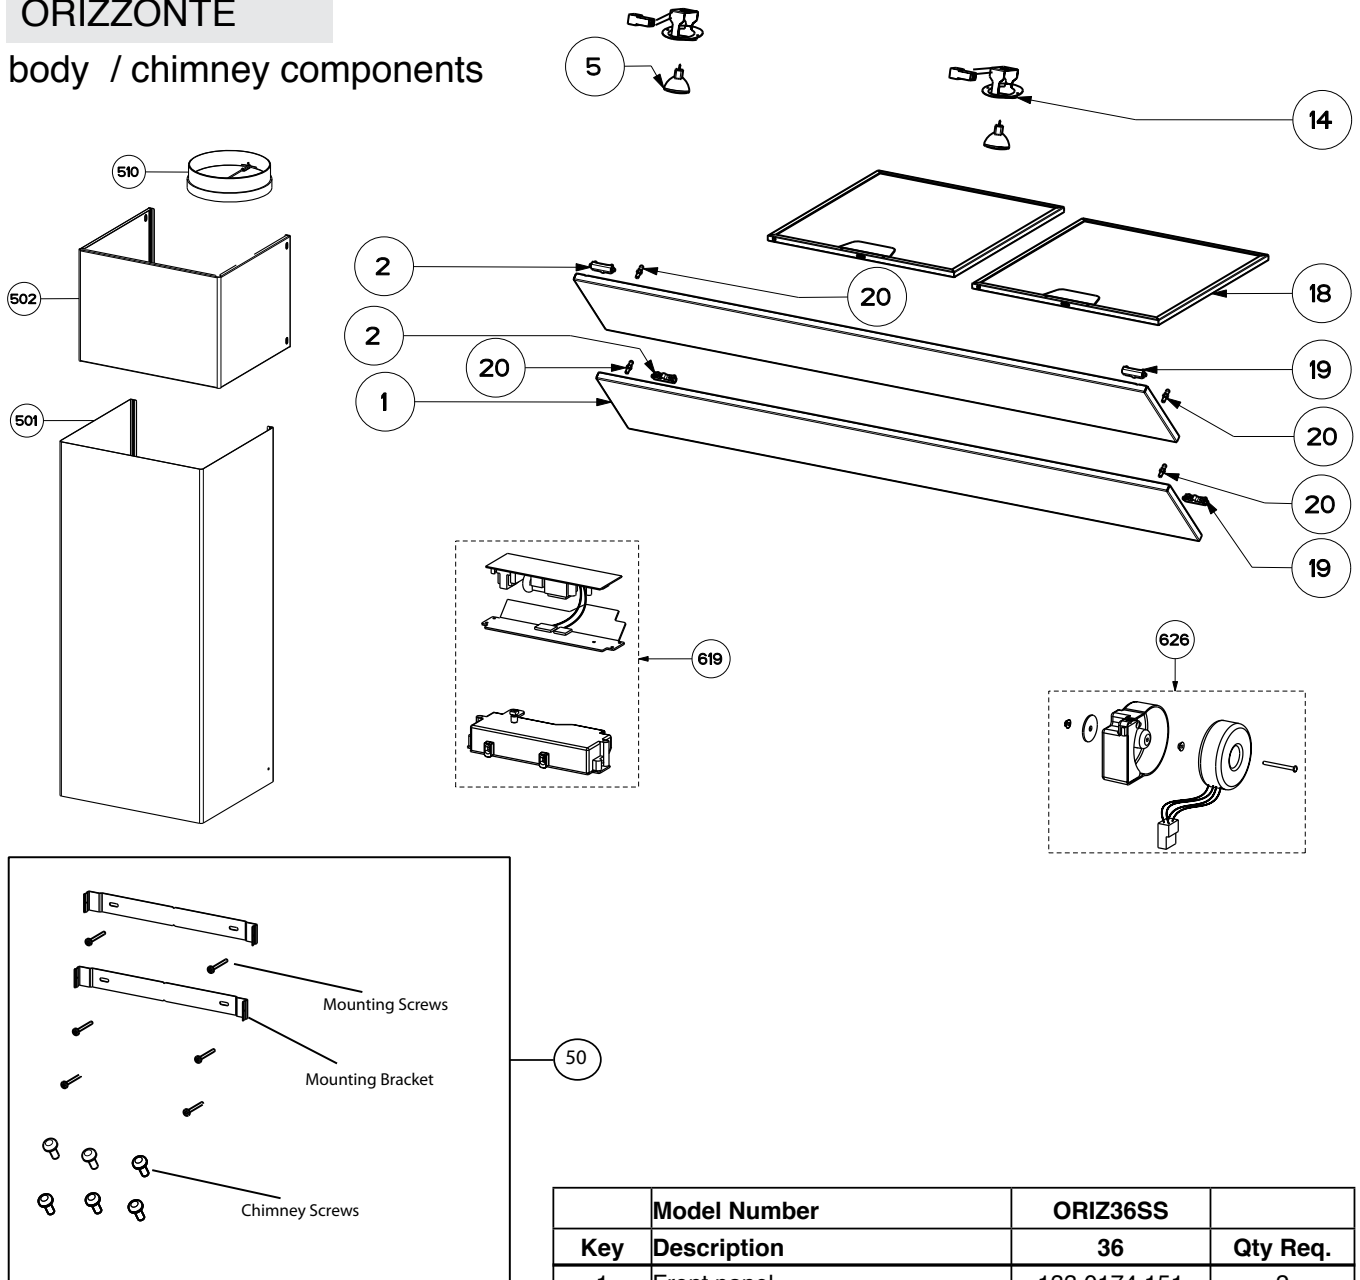

ORIZZONTE

body / chimney components

	Model Number	ORIZ36SS	
Key	Description	36	Qty Req.
1	Front panel	133.0174.151	2
2	Left panel hinge	133.0017.597	2
5	Halgen Lamp	133.0046.418	2
14	Lampholder	133.0060.539	2
18	Grease filter	133.0059.026	2
19	Right panel hinge	133.0057.285	2
20	Hinge pin kit (2 in kit)	133.0017.004	2
50	Mounting Kit Easy Cube	133.0084.478	1
501	Lower chimney	133.0057.242	1
502	Upper chimney	133.0018.357	1
510	Damper	133.0055.994	1
619	Control Board Kit	133.0174.152	1
626	Transformer Kit	133.0052.516	1

ORIZZONTE

motor / control components

MOD. k18 ORIZ.

	Model Number	ORIZ36SS	
Key	Description	36	Qty Req.
199	Control panel kit	133.0057.325	1
101	Cable connector	133.0016.846	1
303	Capacitor	133.0060.648	1
399	Motor Kit	133.0174.148	1