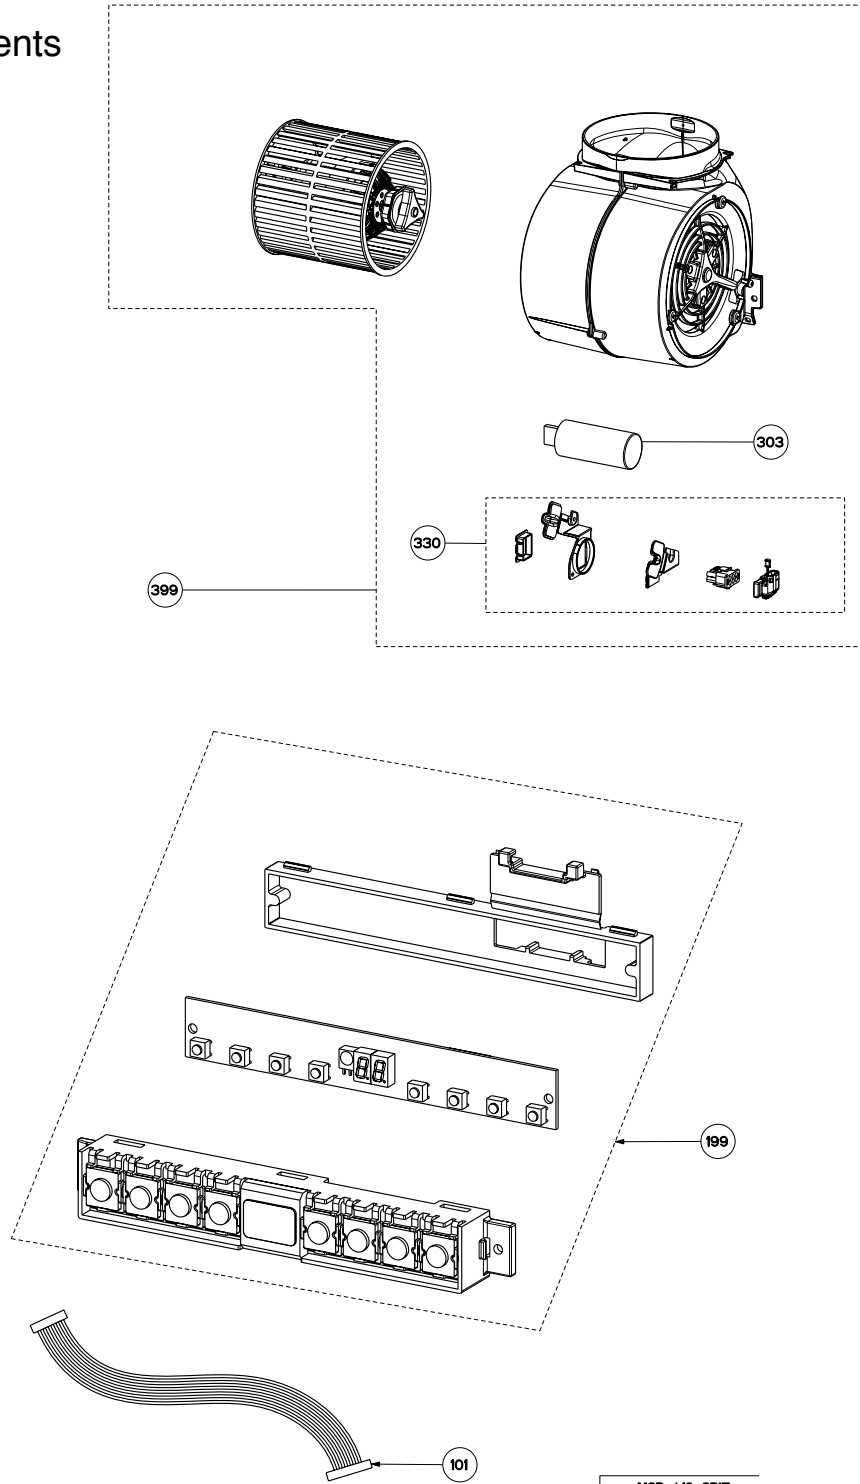

ORIZZONTE

body / chimney components

	Model Number	ORIZ36SS	
Key	Description	36	Qty Req.
1	Front panel	133.0174.151	2
2	Left panel hinge	133.0017.597	2
5	Halgen Lamp	133.0046.418	2
14	Lampholder	133.0060.539	2
18	Grease filter	133.0059.026	2
19	Right panel hinge	133.0057.285	2
20	Hinge pin kit (2 in kit)	133.0017.004	2
50	Mounting Kit Easy Cube	133.0084.478	1
501	Lower chimney	133.0057.242	1
502	Upper chimney	133.0018.357	1
510	Damper	133.0055.994	1
619	Control Board Kit	133.0174.152	1
626	Transformer Kit	133.0052.516	1

ORIZZONTE

motor / control components

MOD. k18 ORIZ.

	Model Number	ORIZ36SS	
Key	Description	36	Qty Req.
199	Control panel kit	133.0057.325	1
101	Cable connector	133.0016.846	1
303	Capacitor	133.0060.648	1
399	Motor Kit	133.0174.148	1