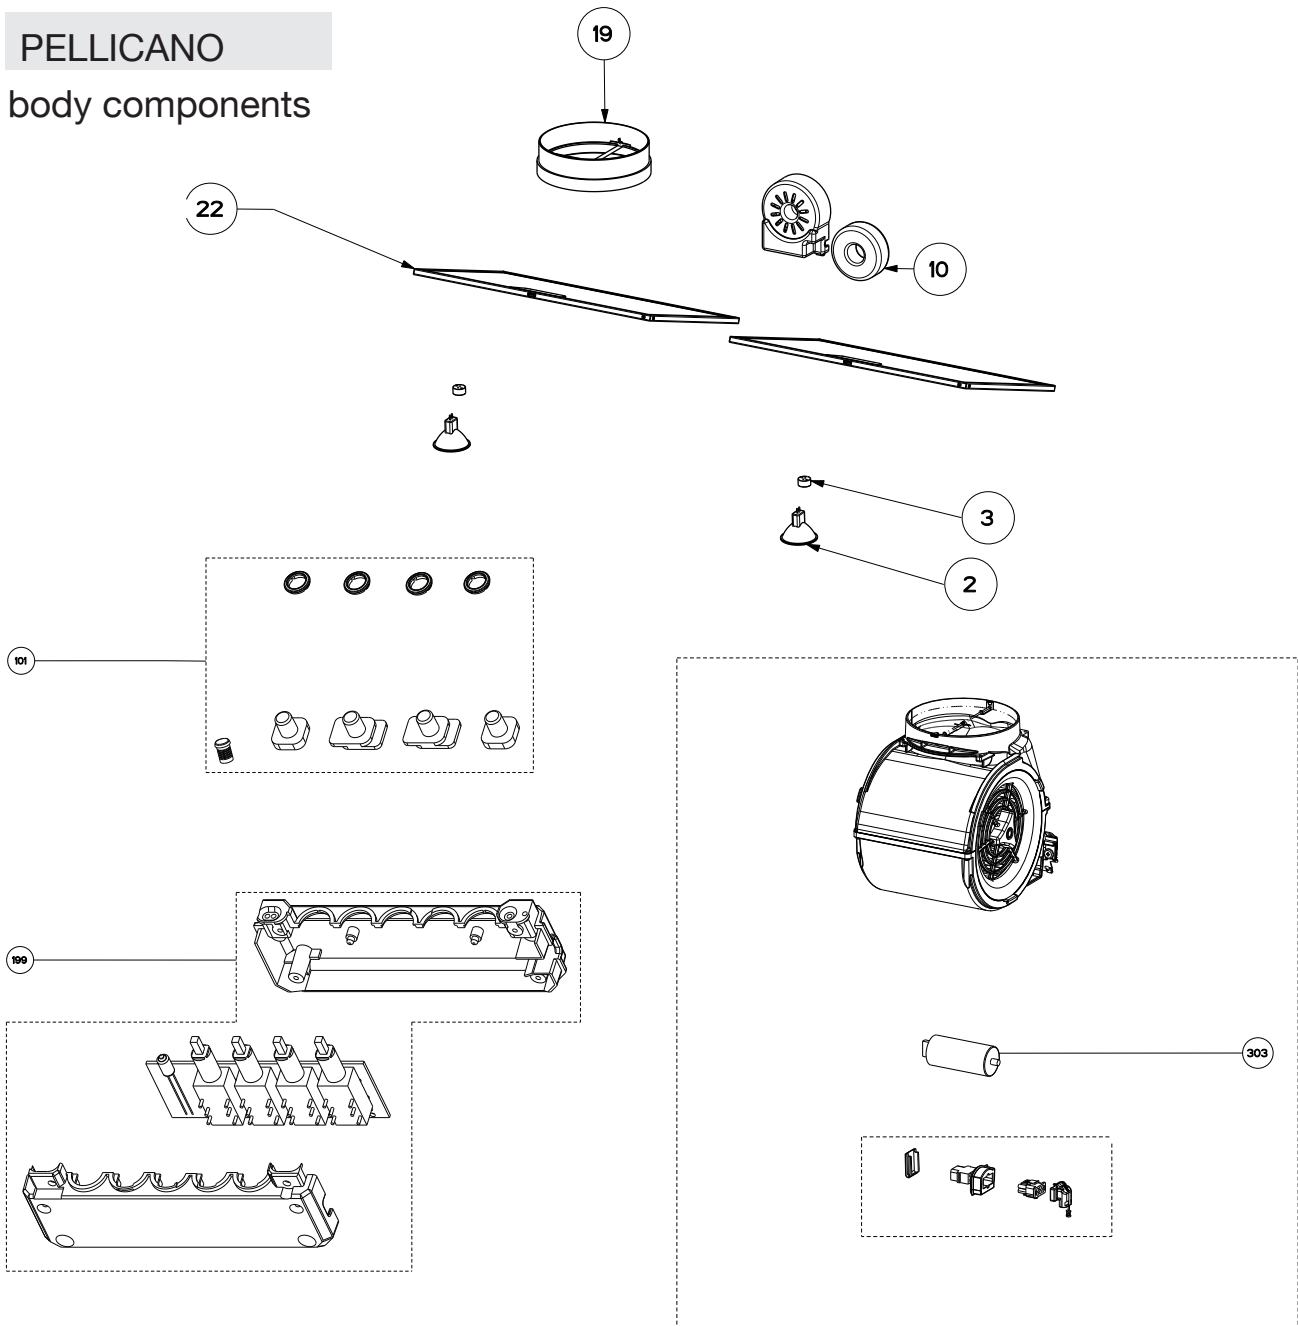

PELLICANO

body components

	Model Number	PELL30SS	PELL36SS	
Key	Description	30 Stainless	36 Stainless	Qty Req.
2	Halogen lamp	133.0017.669	133.0017.669	2
3	Lamp holder	133.0076.264	133.0076.264	2
10	Transformer kit	133.0052.516	133.0052.516	1
19	Damper	133.0055.994	133.0055.994	1
22	Grease filter	133.0182.006	133.0182.007	2
50	Mounting Kit Undercounter	133.0084.482	133.0084.482	1
101	Button and trim ring kit	133.0017.102	133.0017.102	1
199	Switchboard kit	133.0062.137	133.0062.137	1
303	Capacitor	133.0060.648	133.0060.648	1
399	Motor group	133.0174.148	133.0174.148	1

50