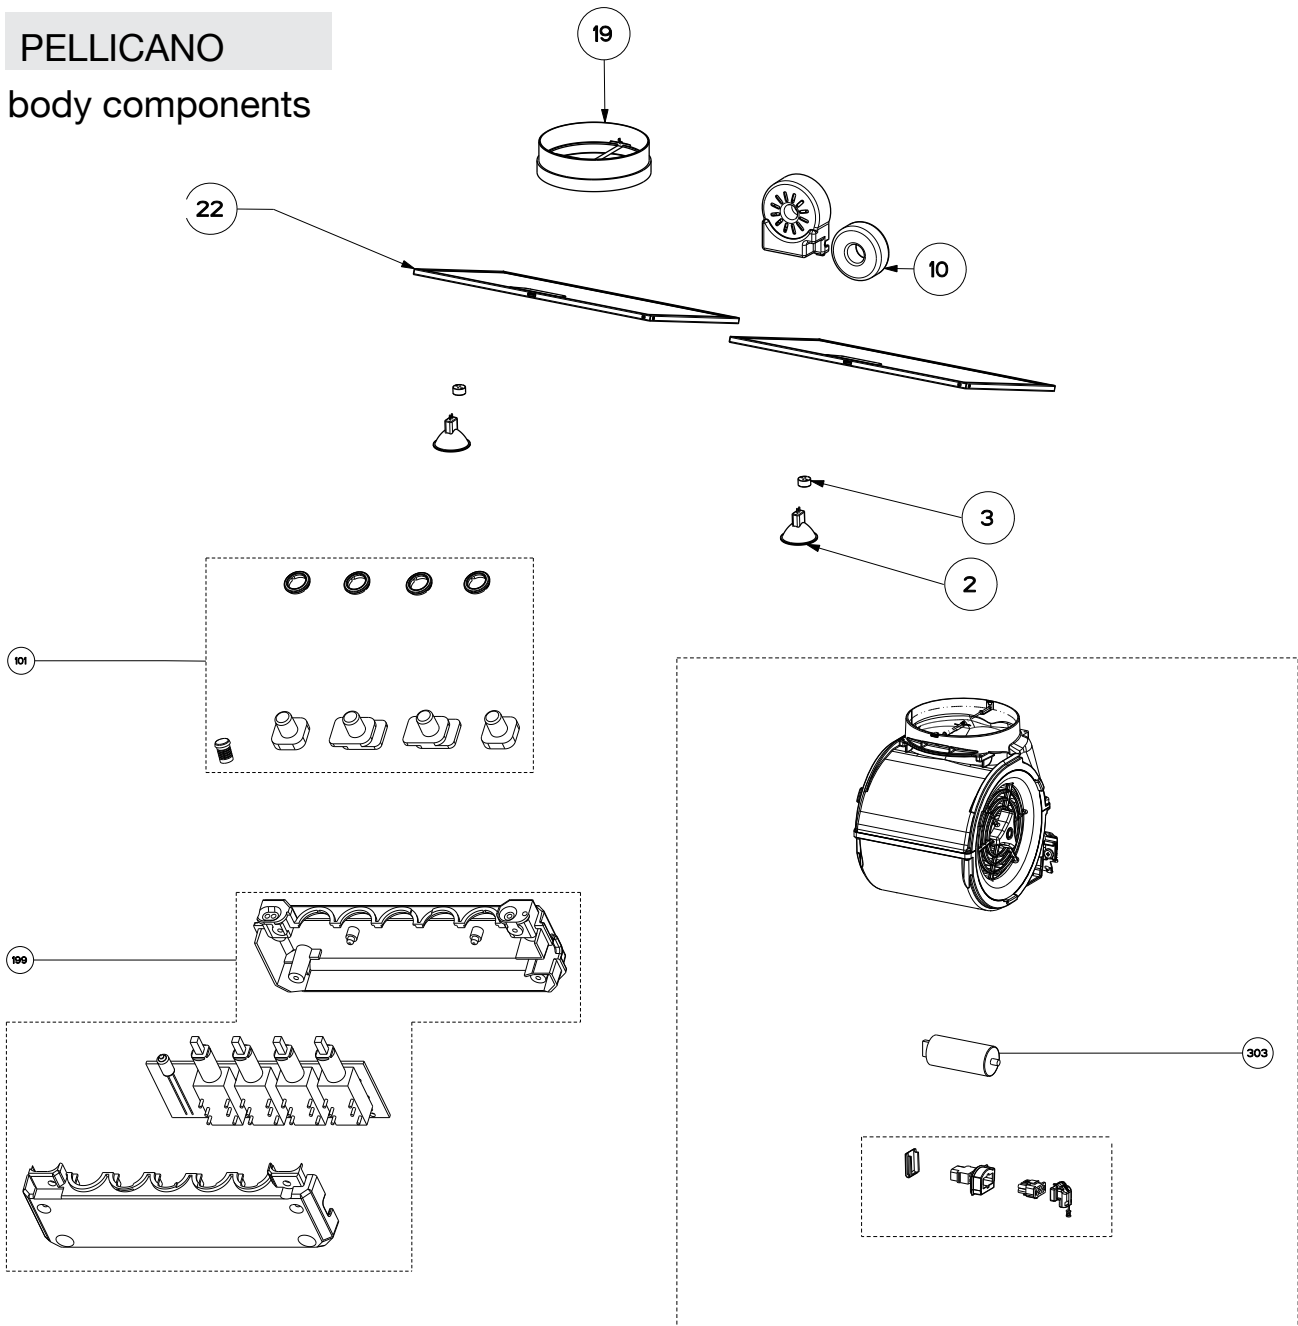

PELLICANO

body components

	Model Number	630003950	630003951	
Key	Description	30 Stainless	36 Stainless	Qty Req.
2	Halogen lamp	133.0017.669	133.0017.669	2
3	Lamp holder	133.0076.264	133.0076.264	2
10	Transformer kit	133.0052.516	133.0052.516	1
19	Damper	133.0055.994	133.0055.994	1
22	Grease filter	133.0076.268	133.0076.272	2
50	Mounting Kit Undercounter	133.0084.482	133.0084.482	1
101	Button and trim ring kit	133.0017.102	133.0017.102	1
199	Switchboard kit	133.0062.137	133.0062.137	1
303	Capacitor	133.0056.183	133.0056.183	1
303	Capacitor (S - W Serial #)	133.0072.893	133.0072.893	1
399	Motor group	133.0061.564	133.0061.564	1