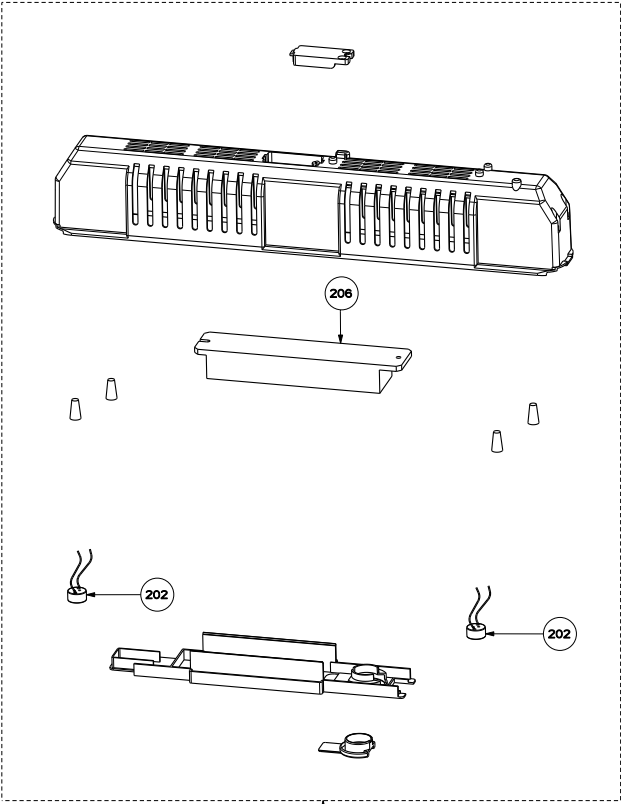

PERLA PRO

light and switch components

	Model Number	630006018	630006021	630006020	630006019	630006023	630006022	
Key	Description	30 Stainless	36 Stainless	30 White	30 Black	36 White	36 Black	Qty Req.
101	Switchboard kit	133.0059.810	133.0059.810	133.0059.810	133.0059.810	133.0059.810	133.0059.810	1
105	On/Off Switches	133.0054.536	133.0054.536	133.0054.536	133.0054.536	133.0054.536	133.0054.536	2
106	Speed Switch	133.0054.538	133.0054.538	133.0054.538	133.0054.538	133.0054.538	133.0054.538	1
201	Halogen Lamp	133.0046.418	133.0046.418	133.0046.418	133.0046.418	133.0046.418	133.0046.418	2
202	Lamp holder	133.0052.010	133.0052.010	133.0052.010	133.0052.010	133.0052.010	133.0052.010	1
206	Transformer	133.0072.595	133.0072.595	133.0072.595	133.0072.595	133.0072.595	133.0072.595	1
299	Light housing kit	133.0072.596	133.0072.596	133.0072.596	133.0072.596	133.0072.596	133.0072.596	1