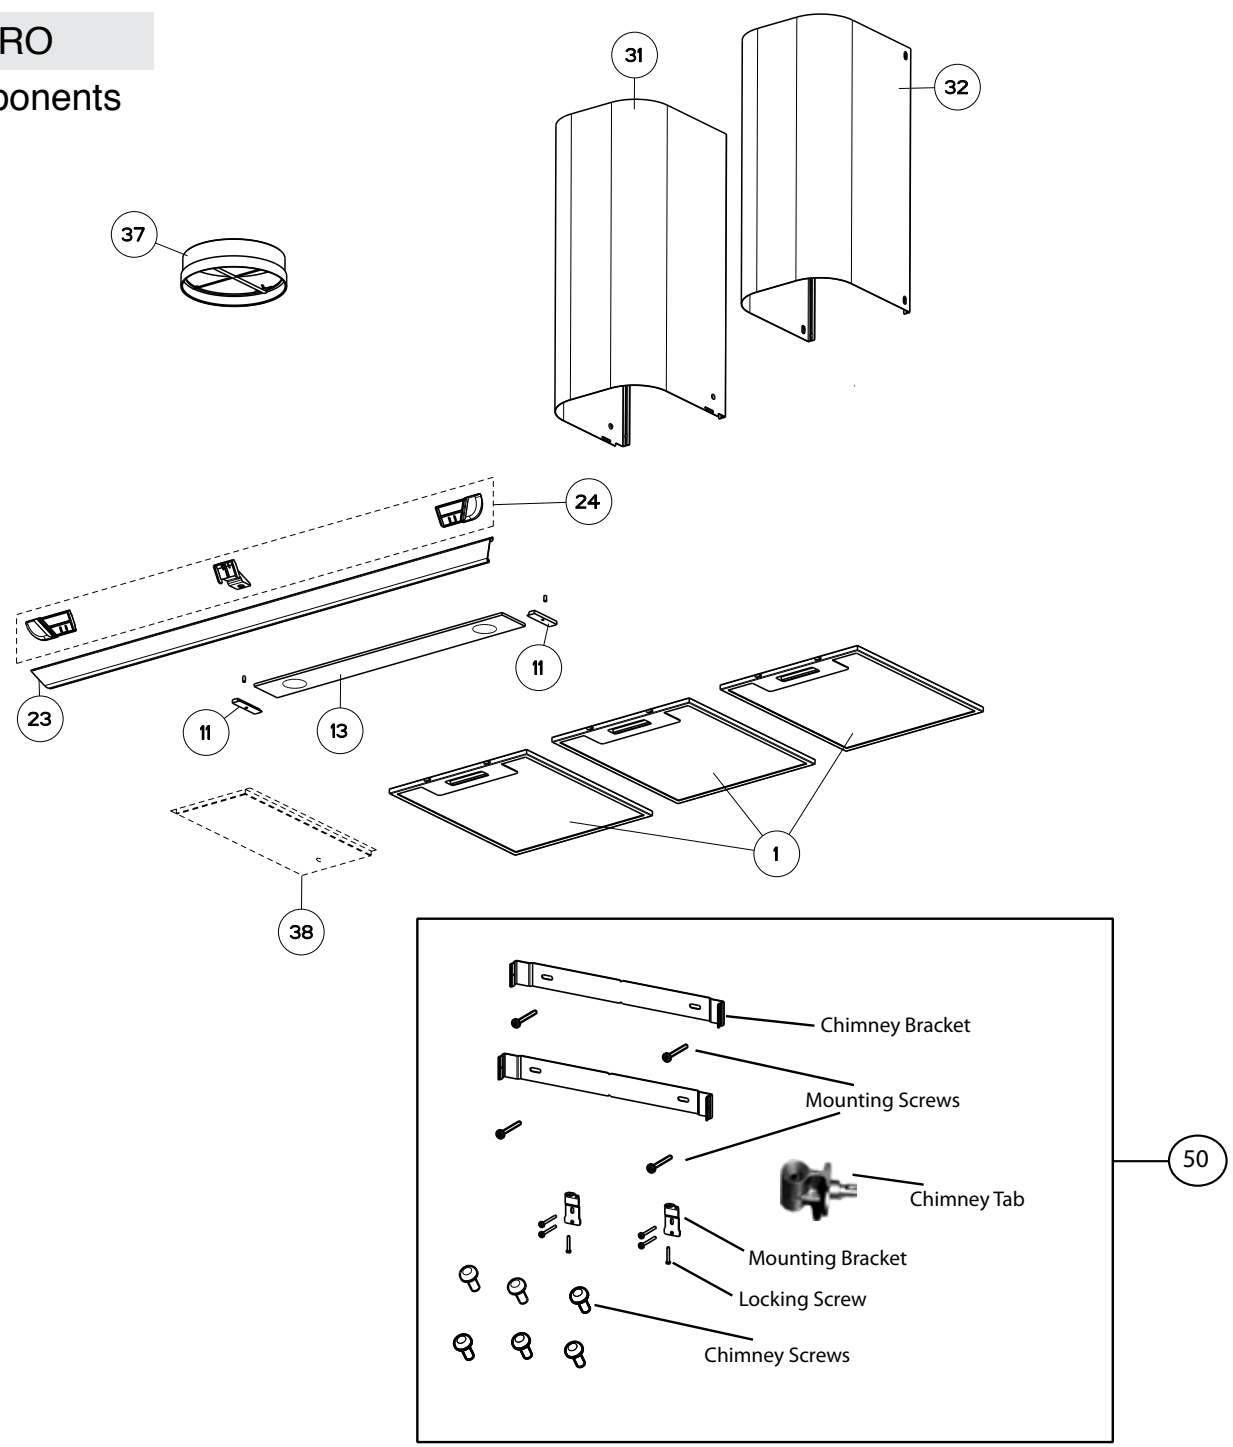

PERLA PRO

body components

	Model Number	630006018	630006021	630006020	630006019	630006023	630006022	
Key	Description	30 Stainless	36 Stainless	30 White	30 Black	36 White	36 Black	Qty Req.
1	Grease filters	133.0060.902	133.0018.480	133.0060.902	133.0060.902	133.0018.480	133.0018.480	2 = 30", 3 = 36"
11	Diffuser clips Kit (2 in kit)	133.0055.253	133.0055.253	133.0055.253	133.0055.253	133.0055.253	133.0055.253	1
13	Lampholder panel	133.0056.068	133.0056.068	133.0056.068	133.0056.068	133.0056.068	133.0056.068	1
23	30" Front trim	133.0072.593		133.0072.606	133.0072.604			1
23	36" Front trim		133.0072.608			133.0072.610	133.0072.609	1
24	Trim end cap kit	133.0071.801	133.0071.801	133.0071.835	133.0072.302	133.0071.835	133.0072.302	1
31	Lower chimney	133.0072.594	133.0072.594	133.0072.607	133.0072.605	133.0072.607	133.0072.605	1
32	Upper chimney	133.0018.394	133.0018.394	133.0072.363	133.0069.040	133.0072.363	133.0069.040	1
37	Damper	133.0055.994	133.0055.994	133.0055.994	133.0055.994	133.0055.994	133.0055.994	1
38	Filter spacer	133.0060.626		133.0060.626	133.0060.626			1
50	Mounting Kit Perla	133.0084.474	133.0084.474	133.0084.474	133.0084.474	133.0084.474	133.0084.474	1