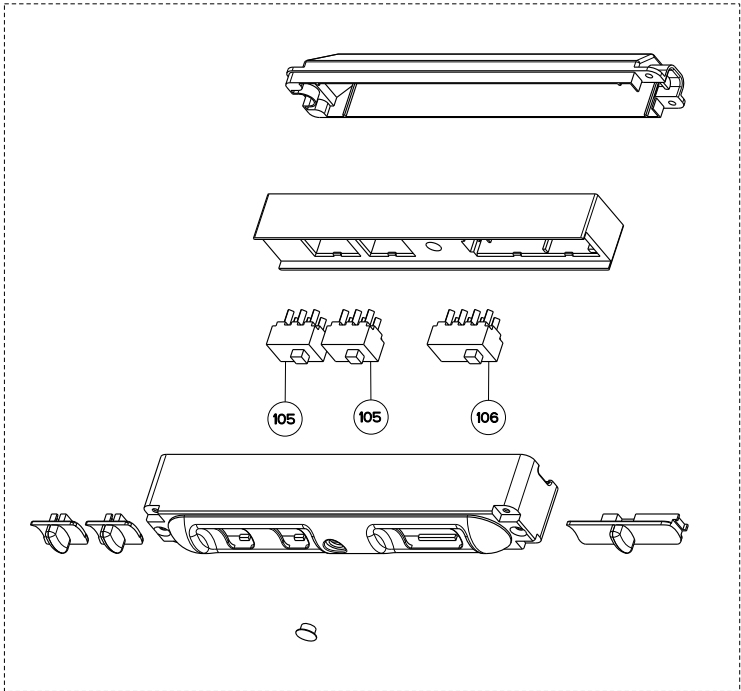

PERLA PRO

light and switch components

	Model Number	630006018	630006021	630006020	630006019	630006023	630006022	
Key	Description	30 Stainless	36 Stainless	30 White	30 Black	36 White	36 Black	Qty Req.
101	Switchboard kit	133.0059.810	133.0059.810	133.0059.810	133.0059.810	133.0059.810	133.0059.810	1
105	On/Off Switches	133.0054.536	133.0054.536	133.0054.536	133.0054.536	133.0054.536	133.0054.536	2
106	Speed Switch	133.0054.538	133.0054.538	133.0054.538	133.0054.538	133.0054.538	133.0054.538	1
201	Halogen Lamp	133.0046.418	133.0046.418	133.0046.418	133.0046.418	133.0046.418	133.0046.418	2
202	Lamp holder	133.0052.010	133.0052.010	133.0052.010	133.0052.010	133.0052.010	133.0052.010	1
206	Transformer	133.0072.595	133.0072.595	133.0072.595	133.0072.595	133.0072.595	133.0072.595	1
299	Light housing kit	133.0072.596	133.0072.596	133.0072.596	133.0072.596	133.0072.596	133.0072.596	1