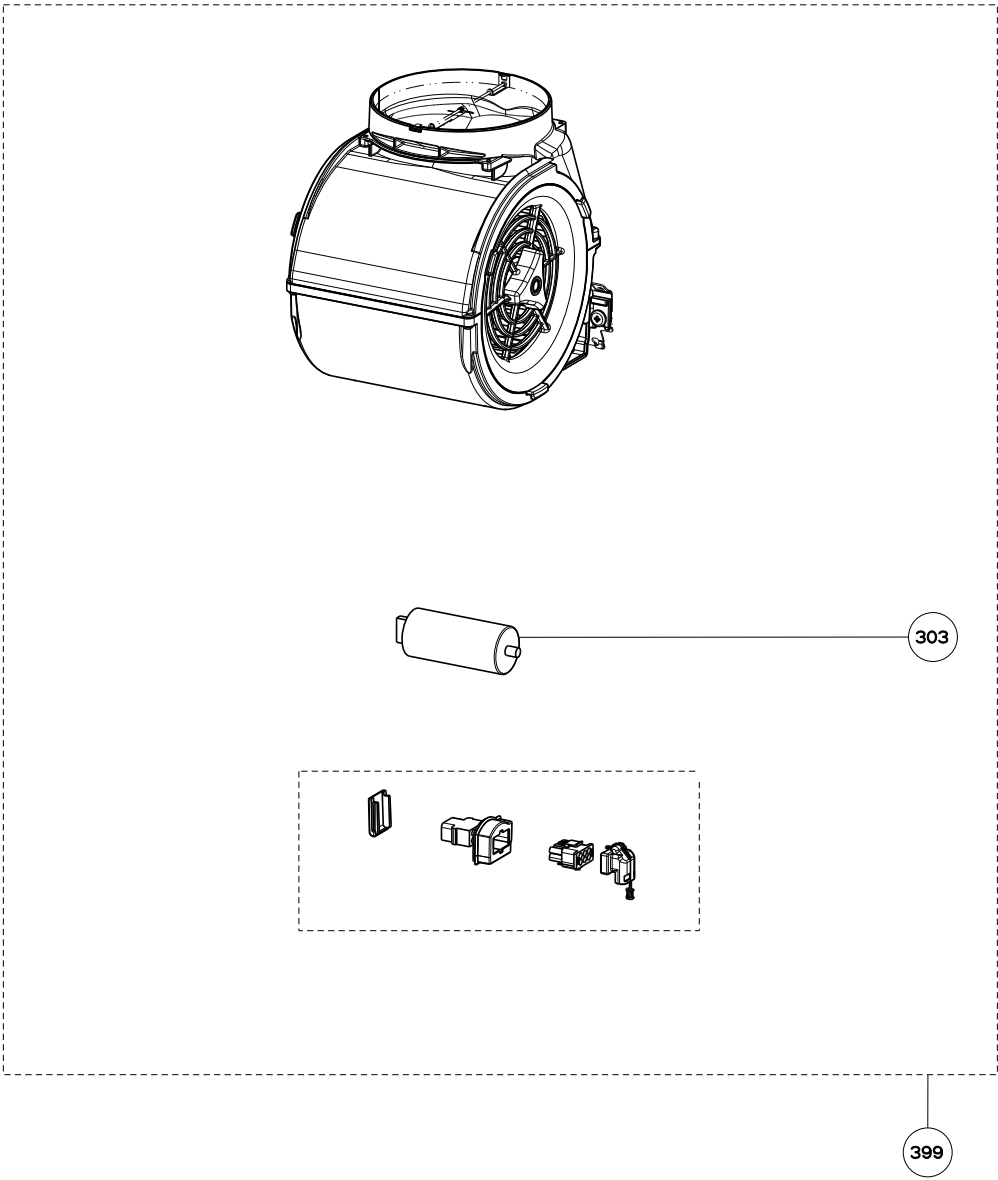

PERLA PRO

motor components

	Model Number	630006018	630006021	630006020	630006019	630006023	630006022	
Key	Description	30 Stainless	36 Stainless	30 White	30 Black	36 White	36 Black	Qty Req.
303	Capacitor	133.0060.648	133.0060.648	133.0060.648	133.0060.648	133.0060.648	133.0060.648	1
303	Capacitor (S - W Serial #)	133.0056.000	133.0056.000	133.0056.000	133.0056.000	133.0056.000	133.0056.000	1
399	Motor group	133.0055.998	133.0055.998	133.0055.998	133.0055.998	133.0055.998	133.0055.998	1