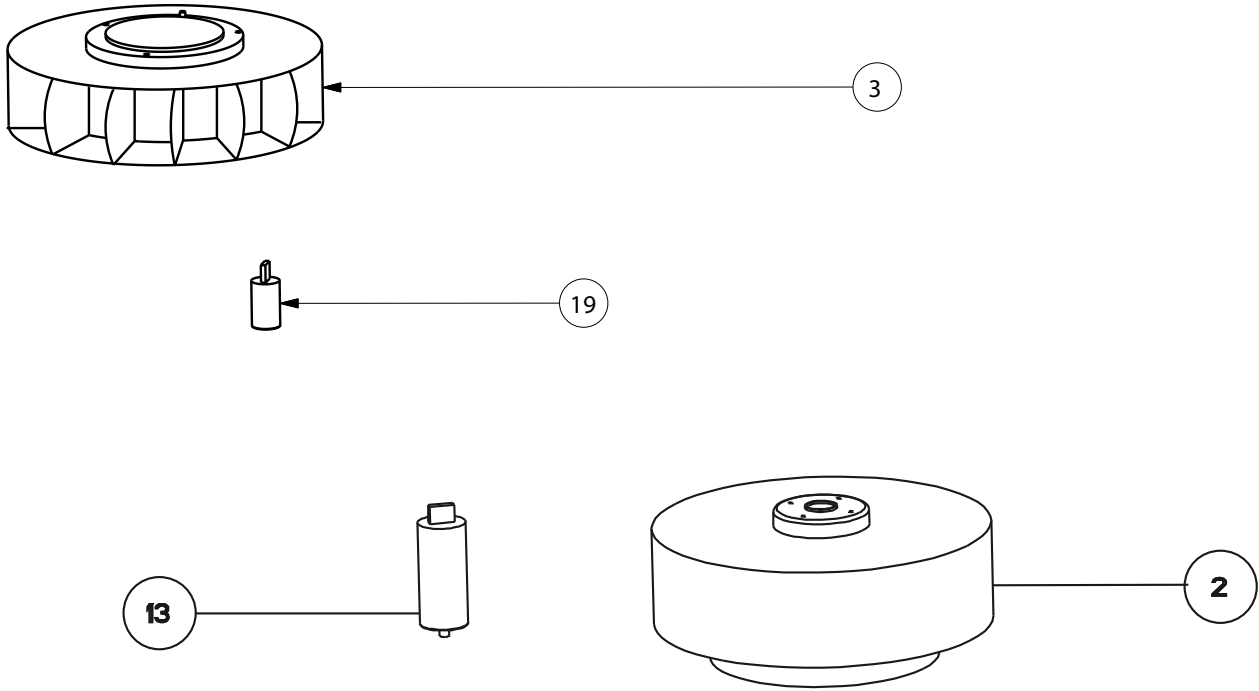

REMOTE BLOWER 900 / 1200 cfm

components

	Model Number	630001732	610000007	
Key	Description	900 cfm Remote	1200 cfm remote	Qty Req.
2	Motor (900 cfm)	133.0082.014		1
3	Motor (1200 cfm)		133.0072.849	1
13	Capacitor 10 mf (900 cfm)	133.0082.016		1
19	Capacitor 16 mf (1200 cfm)		133.0072.850	1