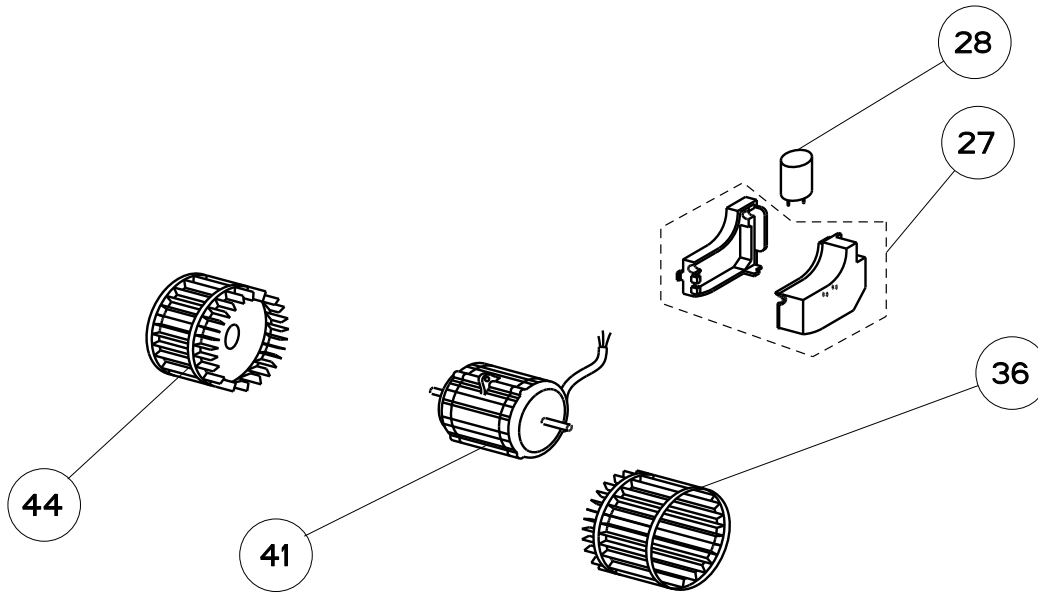

SCIROCCO

motor components

		6058028	6058029	6058030	6058031	
Key	Description	30 Internal	36 Internal	30 Remote	36 Remote	Qty Req.
27	Wiring Box Cover	133.0068.612	133.0068.612	na	na	1
28	Capacitor	133.0068.611	133.0068.611	na	na	1
36	Right Impeller	133.0052.879	133.0052.879	na	na	1
41	Motor	133.0058.796	133.0058.796	na	na	1
44	Left Impeller	133.0052.890	133.0052.890	na	na	1