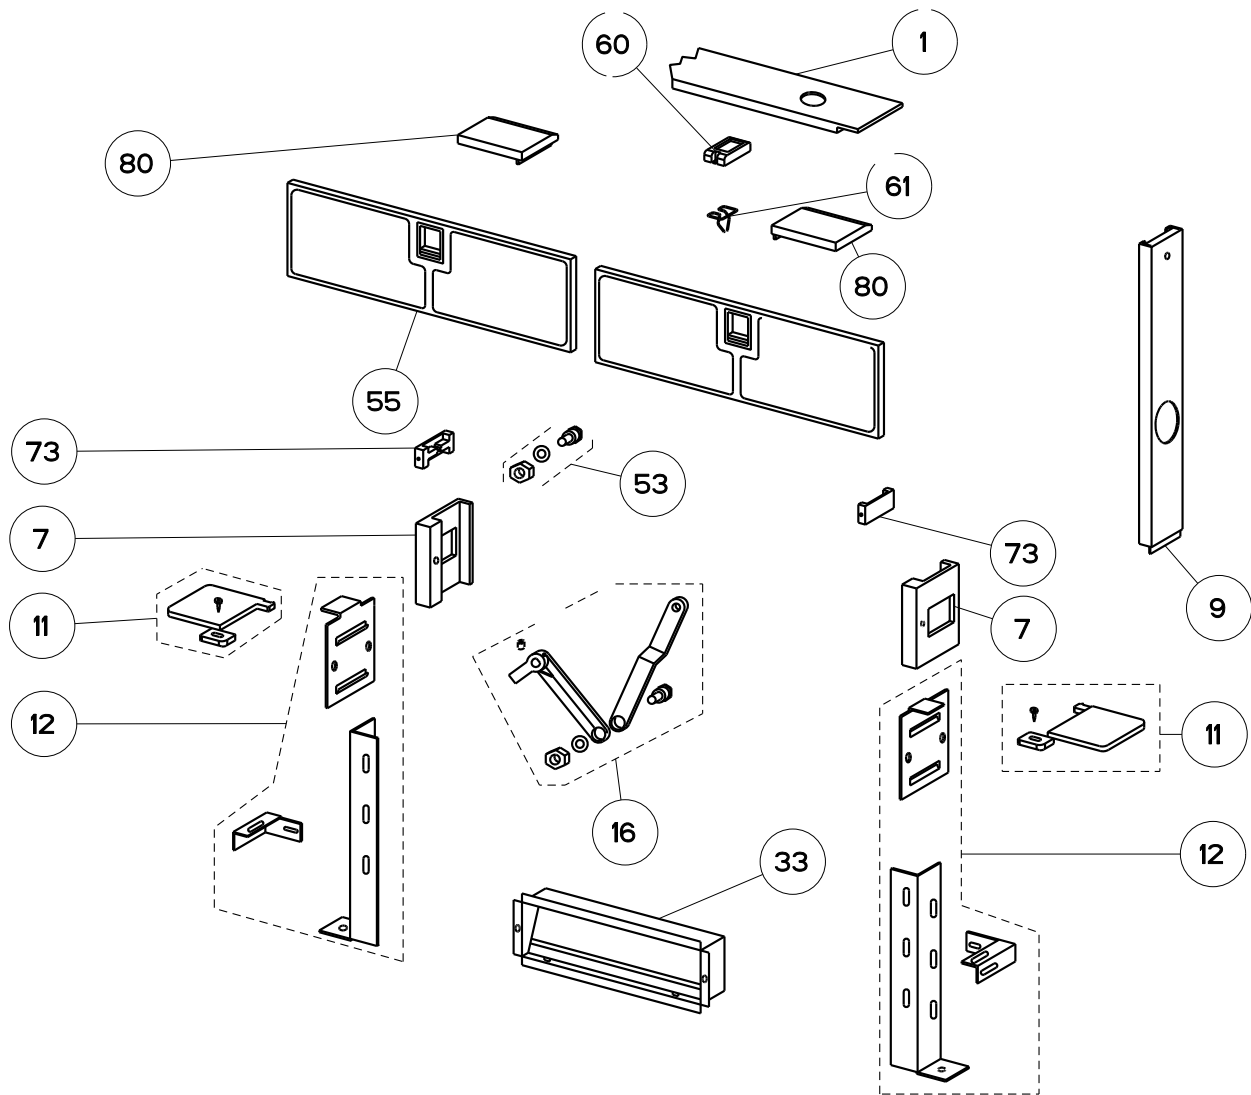

## body components

		6058028	6058029	6058030	6058031	
Key	Description	30 Internal	36 Internal	30 Remote	36 Remote	Qty Req.
1	Front Strip	133.0084.920	133.0084.924	133.0084.920	133.0084.924	1
7	Plenum Guide Side Right	133.0084.883	133.0084.883	133.0084.883	133.0084.883	1
9	Right Plenum Side	133.0084.884	133.0084.884	133.0084.884	133.0084.884	1
11	End Cap Kit	133.0084.921	133.0084.921	133.0084.921	133.0084.921	1
12	Support Brackets Kit	133.0084.886	133.0084.886	133.0084.886	133.0084.886	1
16	Raising Arm Kit	133.0084.888	133.0084.888	133.0084.888	133.0084.888	1
33	Damper	133.0071.817	133.0071.817			1
53	Pivot Handle kit	133.0084.892	133.0084.892	133.0084.892	133.0084.892	1
55	Grease Filter	133.0084.926	133.0084.927	133.0084.926	133.0084.927	2
60	Front Fixing Bracket	133.0084.922	133.0084.922	133.0084.922	133.0084.922	3
61	Trim Clips	133.0056.198	133.0056.198	133.0056.198	133.0056.198	1
73	Lower Plenum Spacer	133.0084.897	133.0084.897	133.0084.897	133.0084.897	1
80	Front Trim Support Right	133.0084.923	133.0084.923	133.0084.923	133.0084.923	1
	Installation Hardware Kit	133.0084.483	133.0084.483	133.0084.483	133.0084.483	1