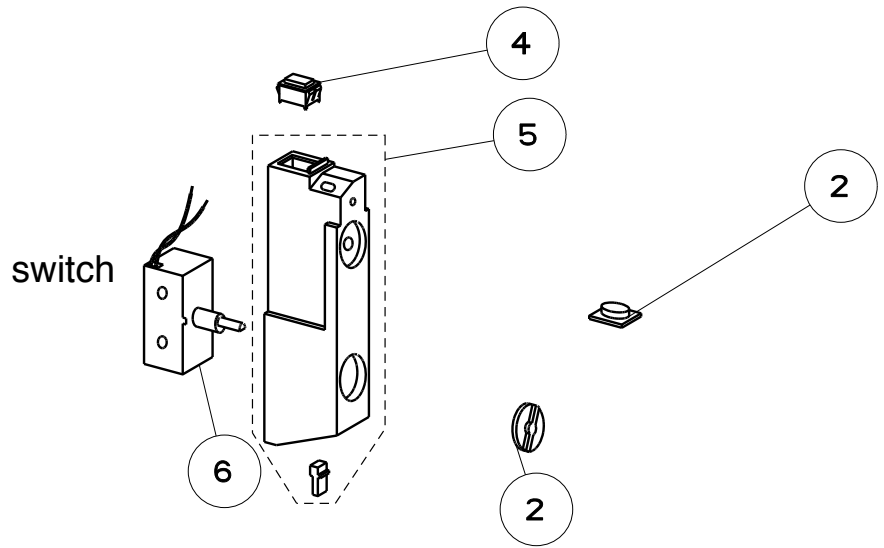

SCIROCCO

electrical components

Key	Description		Qty Req.
2	(Flush) Push Button & Speed Control Knob Kit	133.0084.879	1
2	(Raised) Push Button & Speed Control Knob Kit	133.0084.919	1
4	On / Off switch	133.0084.880	1
5	Switch Housing Kit	133.0084.881	1
6	Speed Control	133.0084.882	1