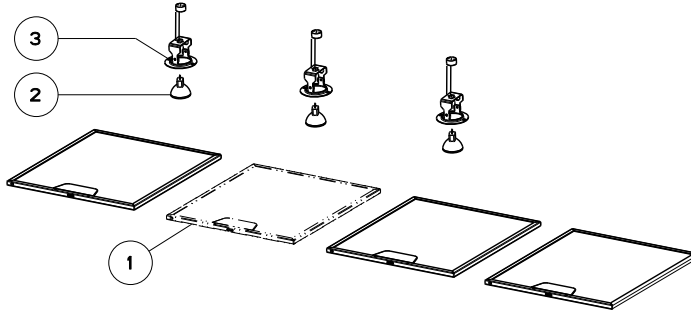

**STILO LED CONTROL
STIL (24,30,36,48) SS**

body / chimney components

	Model Number	STIL24SS	STIL30SS	STIL36SS	STIL48SS	
Key	Description	24	30	36	48	Qty Req.
1	Grease Filter	133.0018.482	133.0018.482	133.0018.482	133.0018.482	2=24,30 / 3=36 / 4=48
2	Halogen Lamps	133.0046.418	133.0046.418	133.0046.418	133.0046.418	2=24,30 / 3=36,48
3	Lamp Holder	133.0052.517	133.0052.517	133.0052.517	133.0052.517	2=24,30 / 3=36,48
50	Installation Hardware	133.0084.478	133.0084.478	133.0084.478	133.0084.478	1
501	Lower Chimney	133.0057.242	133.0057.242	133.0057.242	133.0057.242	1
502	Upper Chimney	133.0018.357	133.0018.357	133.0018.357	133.0018.357	1
510	Damper	133.0055.994	133.0055.994	133.0055.994	133.0055.994	1
626	Transformer	133.0052.516	133.0052.516	133.0053.047	133.0053.047	1

**STILO LED CONTROL
STIL (24,30,36,48) SS**

motor / control components

	Model Number		
Key	Description		Qty Req.
101	Control Button Kit	133.0179.011	1
190	Switchboard Kit	133.0179.013	1
303	Capacitor	133.0060.648	1
399	Motor Kit	133.0174.148	1