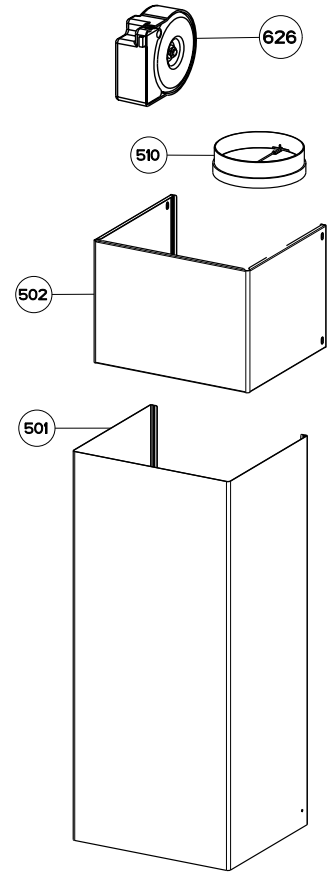

**STILO LED CONTROL
STIL (24,30,36,48) SS**

body / chimney components

	Model Number	STIL24SS	STIL30SS	STIL36SS	STIL48SS	
Key	Description	24	30	36	48	Qty Req.
1	Grease Filter	133.0018.482	133.0018.482	133.0018.482	133.0018.482	2=24,30 / 3=36 / 4=48
2	Halogen Lamps	133.0046.418	133.0046.418	133.0046.418	133.0046.418	2=24,30 / 3=36,48
3	Lamp Holder	133.0052.517	133.0052.517	133.0052.517	133.0052.517	2=24,30 / 3=36,48
50	Installation Hardware	133.0084.478	133.0084.478	133.0084.478	133.0084.478	1
501	Lower Chimney	133.0057.242	133.0057.242	133.0057.242	133.0057.242	1
502	Upper Chimney	133.0018.357	133.0018.357	133.0018.357	133.0018.357	1
510	Damper	133.0055.994	133.0055.994	133.0055.994	133.0055.994	1
626	Transformer	133.0052.516	133.0052.516	133.0053.047	133.0053.047	1

**STILO LED CONTROL
STIL (24,30,36,48) SS**

motor / control components

	Model Number		
Key	Description		Qty Req.
101	Control Button Kit	133.0179.011	1
190	Switchboard Kit	133.0179.013	1
303	Capacitor	133.0060.648	1
399	Motor Kit	133.0174.148	1