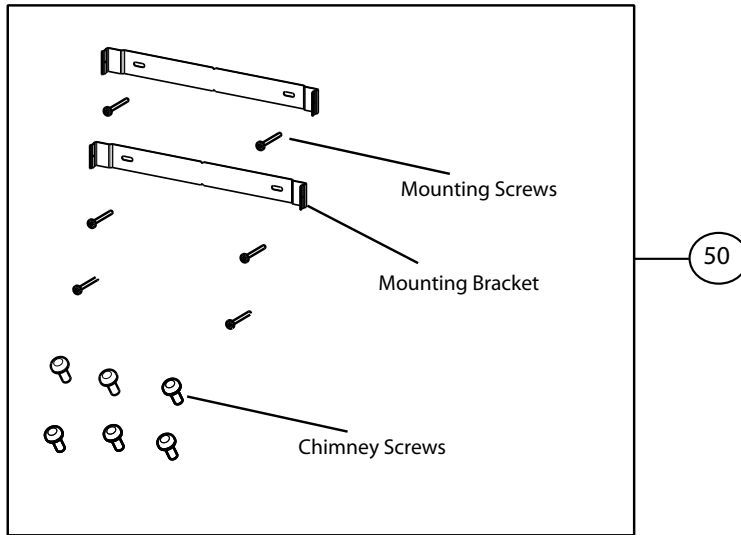

**STILO LED CONTROL
STIL (24,30,36,48) SS**

body / chimney components

	Model Number	STIL24SS	STIL30SS	STIL36SS	STIL48SS	
Key	Description	24	30	36	48	Qty Req.
1	Grease Filter	133.0018.482	133.0018.482	133.0018.482	133.0018.482	2=24,30 / 3=36 / 4=48
2	Halogen Lamps	133.0046.418	133.0046.418	133.0046.418	133.0046.418	2=24,30 / 3=36,48
3	Lamp Holder	133.0052.517	133.0052.517	133.0052.517	133.0052.517	2=24,30 / 3=36,48
50	Installation Hardware	133.0084.478	133.0084.478	133.0084.478	133.0084.478	1
501	Lower Chimney	133.0057.242	133.0057.242	133.0057.242	133.0057.242	1
502	Upper Chimney	133.0018.357	133.0018.357	133.0018.357	133.0018.357	1
510	Damper	133.0055.994	133.0055.994	133.0055.994	133.0055.994	1
626	Transformer	133.0052.516	133.0052.516	133.0053.047	133.0053.047	1

**STILO LED CONTROL
STIL (24,30,36,48) SS**

motor / control components

	Model Number		
Key	Description		Qty Req.
101	Control Button Kit	133.0179.011	1
190	Switchboard Kit	133.0179.013	1
303	Capacitor	133.0060.648	1
399	Motor Kit	133.0174.148	1