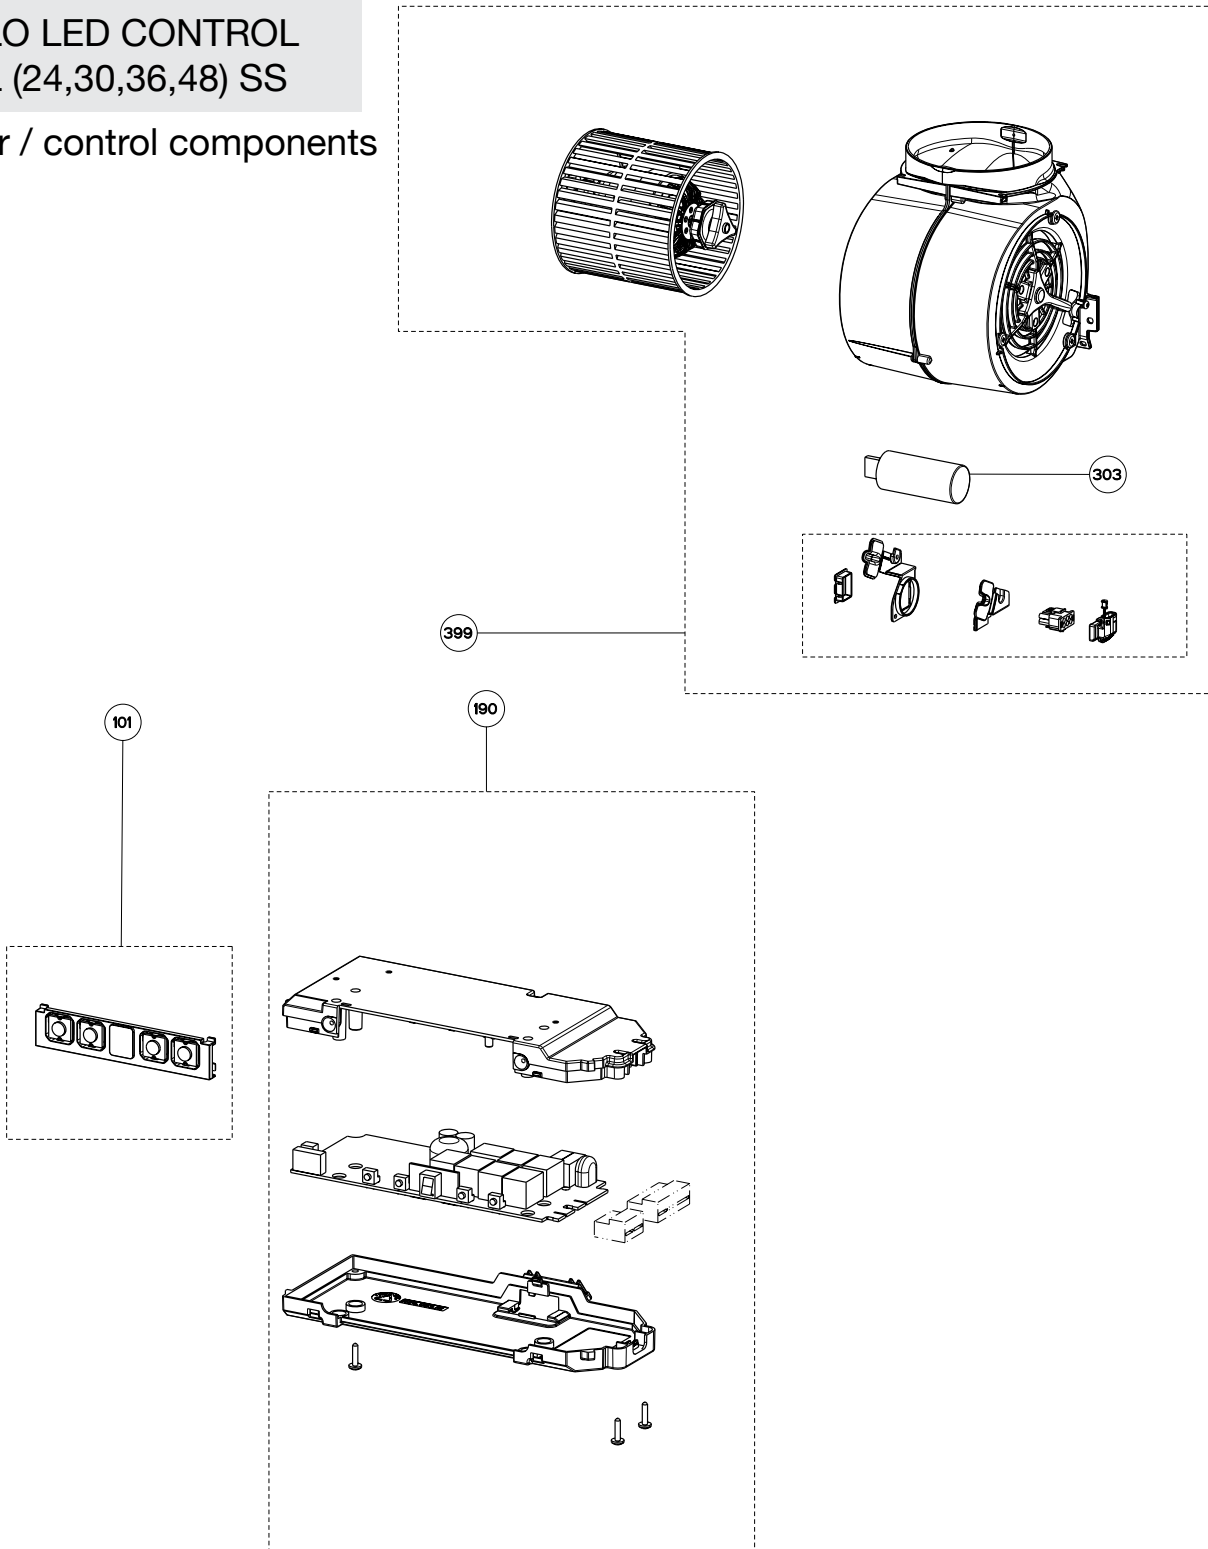

**STILO LED CONTROL
STIL (24,30,36,48) SS**

body / chimney components

	Model Number	STIL24SS	STIL30SS	STIL36SS	STIL48SS	
Key	Description	24	30	36	48	Qty Req.
1	Grease Filter	133.0018.482	133.0018.482	133.0018.482	133.0018.482	2=24,30 / 3=36 / 4=48
2	Halogen Lamps	133.0046.418	133.0046.418	133.0046.418	133.0046.418	2=24,30 / 3=36,48
3	Lamp Holder	133.0052.517	133.0052.517	133.0052.517	133.0052.517	2=24,30 / 3=36,48
50	Installation Hardware	133.0084.478	133.0084.478	133.0084.478	133.0084.478	1
501	Lower Chimney	133.0057.242	133.0057.242	133.0057.242	133.0057.242	1
502	Upper Chimney	133.0018.357	133.0018.357	133.0018.357	133.0018.357	1
510	Damper	133.0055.994	133.0055.994	133.0055.994	133.0055.994	1
626	Transformer	133.0052.516	133.0052.516	133.0053.047	133.0053.047	1

**STILO LED CONTROL
STIL (24,30,36,48) SS**

motor / control components

	Model Number		
Key	Description		Qty Req.
101	Control Button Kit	133.0179.011	1
190	Switchboard Kit	133.0179.013	1
303	Capacitor	133.0060.648	1
399	Motor Kit	133.0174.148	1