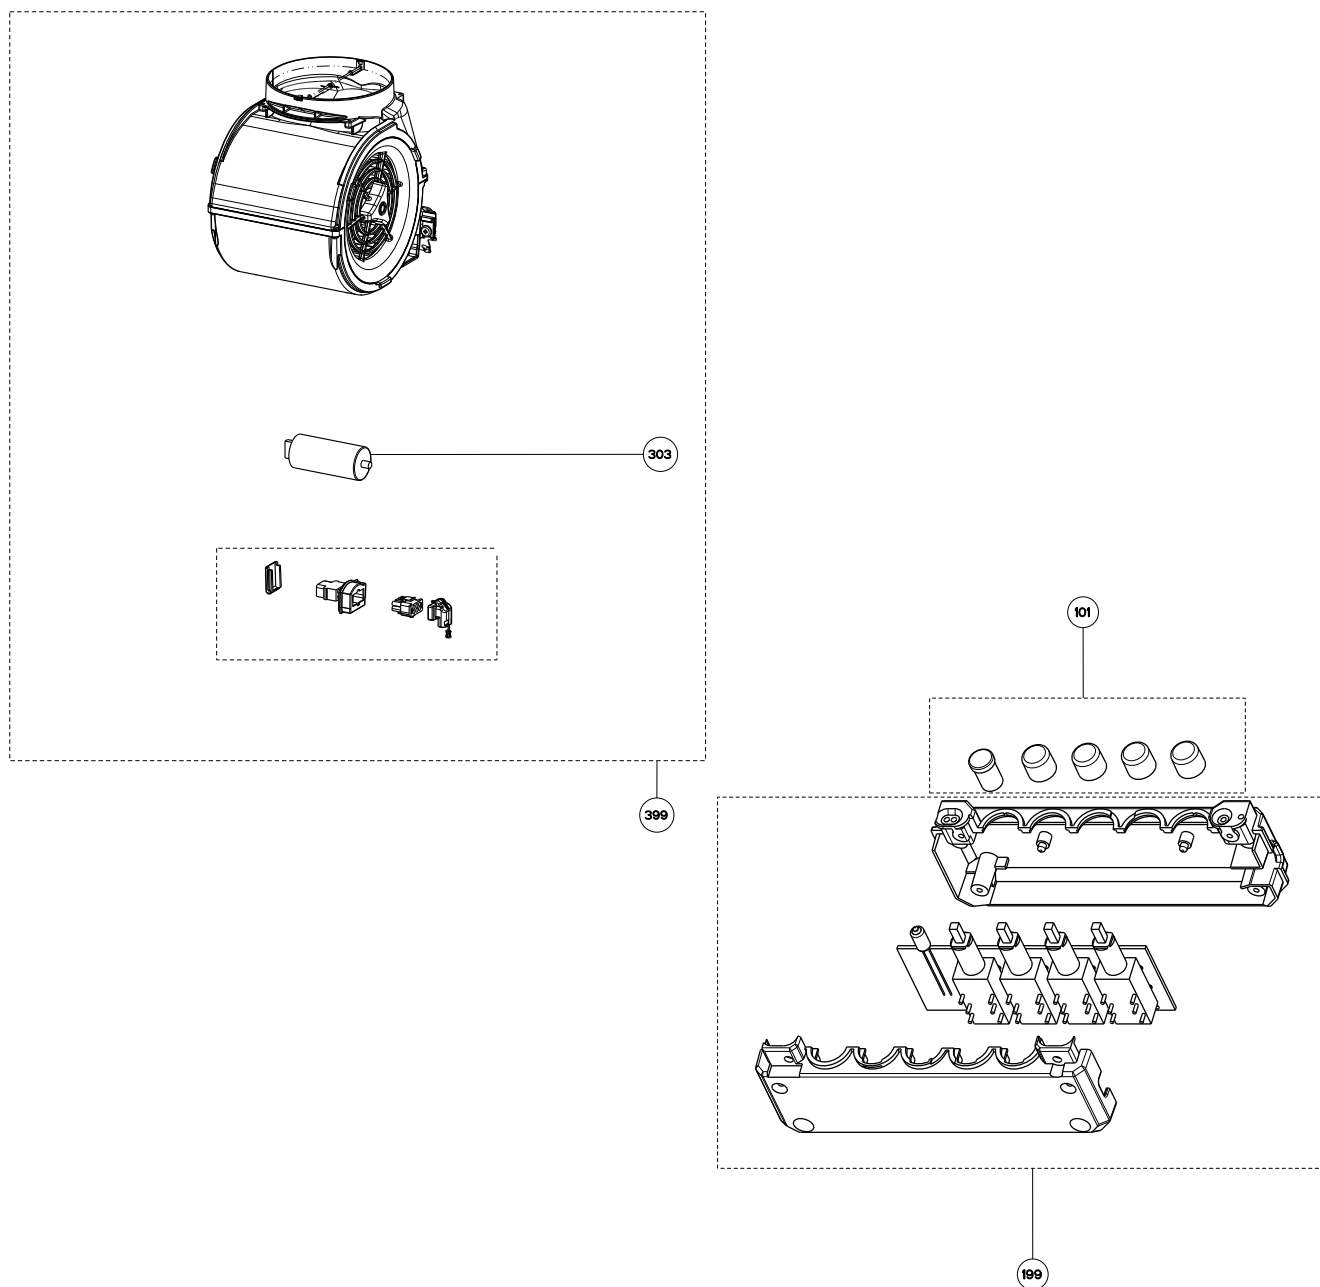

STILO ISOLA - 630003944

body / chimney components

	Model Number	6300063944	
Key	Description	36 Stainless	Qty Req.
1	Grease filter	133.0018.482	3
6	Halogen Lamp	133.0046.418	4
7	Lampholder	133.0056.061	4
15	Connector box kit	133.0016.977	1
507	Upper Chimney	133.0062.273	1
512	Lower Chimney	133.0062.473	1
514	Damper	133.0055.994	1
626	Transformer kit	133.0052.578	1

STILO ISOLA- 630003944
control / motor components

	Model Number	630003944	
Key	Description	36 Stainless	Qty Req.
101	Push button kit	133.0056.631	1
199	Switchboard kit	133.0062.137	1
303	Capacitor	133.0056.000	1
399	motor group	133.0055.998	1

STILO ISOLA

installation hardware

	Model Number	630003944	
Key	Description	36 Stainless	Qty Req.
	Mounting Kit Island	133.0084.479	1
A	4 Bolts to Attach Canopy to Chimney		1
B	Wood Shelf Nut		1
C	Wood Shelf Washer		1
D	Wood Shelf Bolt		1
E	Wood Screw		1
F	Connector Box w/screws		1
G	Chimney Screws		1