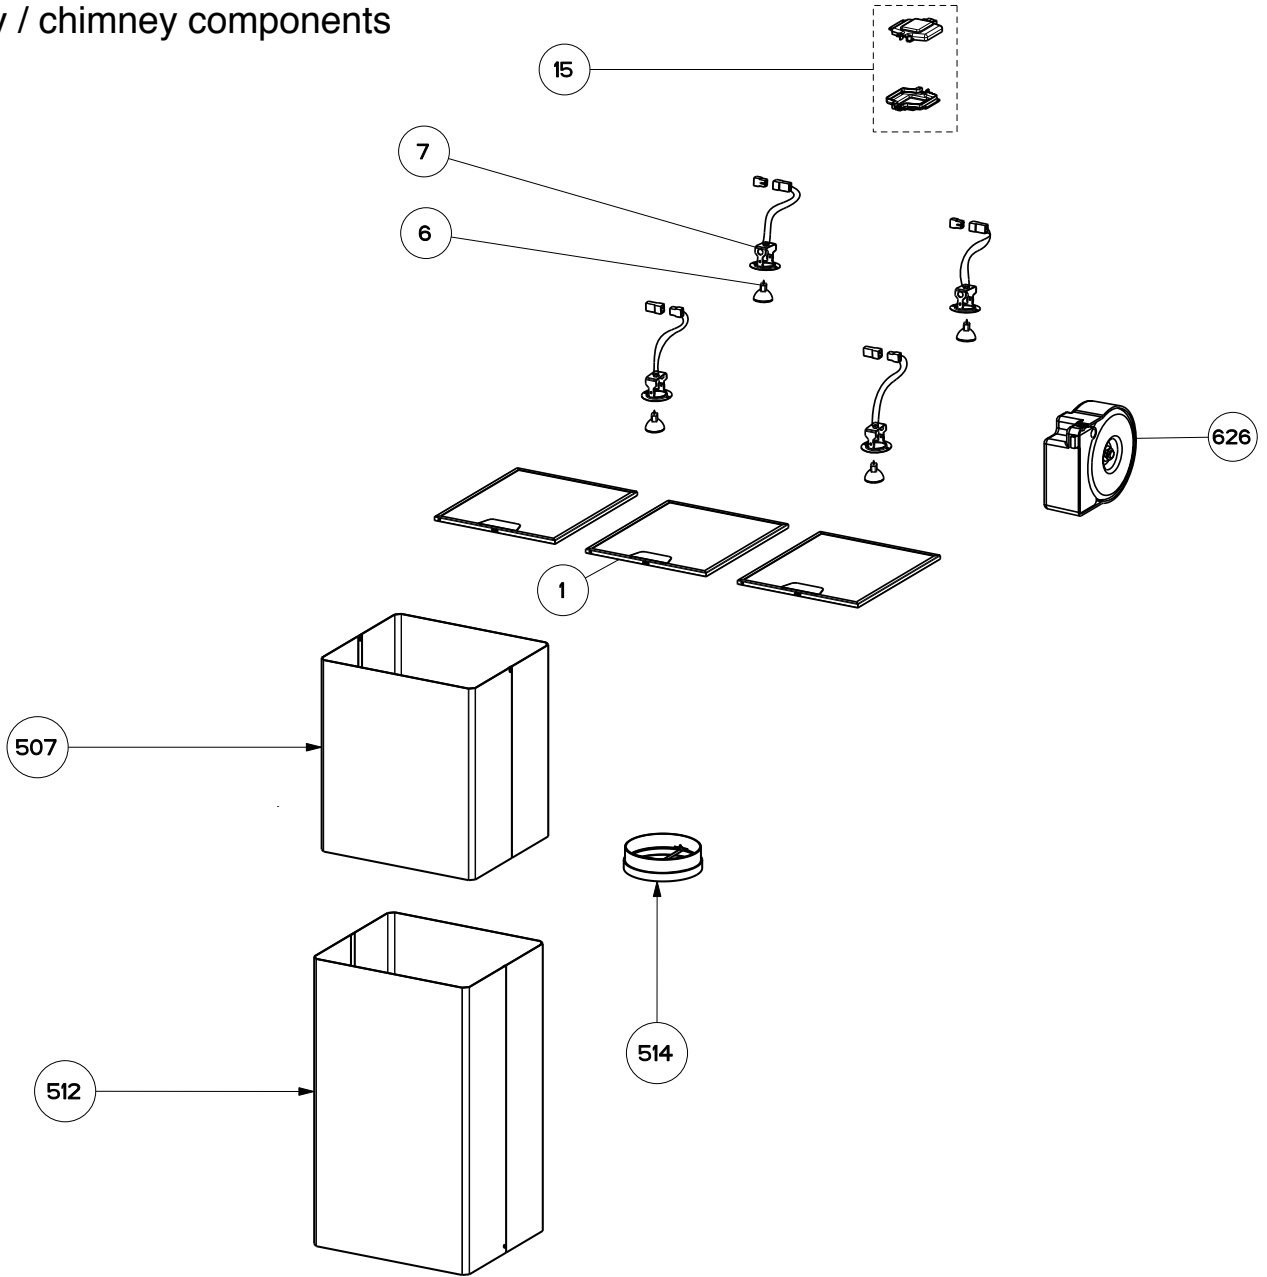

STILO ISOLA - 630003944

body / chimney components

	Model Number	6300063944	
Key	Description	36 Stainless	Qty Req.
1	Grease filter	133.0018.482	3
6	Halogen Lamp	133.0046.418	4
7	Lampholder	133.0056.061	4
15	Connector box kit	133.0016.977	1
507	Upper Chimney	133.0062.273	1
512	Lower Chimney	133.0062.473	1
514	Damper	133.0055.994	1
626	Transformer kit	133.0052.578	1

STILO ISOLA- 630003944
control / motor components

	Model Number	630003944	
Key	Description	36 Stainless	Qty Req.
101	Push button kit	133.0056.631	1
199	Switchboard kit	133.0062.137	1
303	Capacitor	133.0056.000	1
399	motor group	133.0055.998	1

STILO ISOLA

installation hardware

	Model Number	630003944	
Key	Description	36 Stainless	Qty Req.
	Mounting Kit Island	133.0084.479	1
A	4 Bolts to Attach Canopy to Chimney		1
B	Wood Shelf Nut		1
C	Wood Shelf Washer		1
D	Wood Shelf Bolt		1
E	Wood Screw		1
F	Connector Box w/screws		1
G	Chimney Screws		1