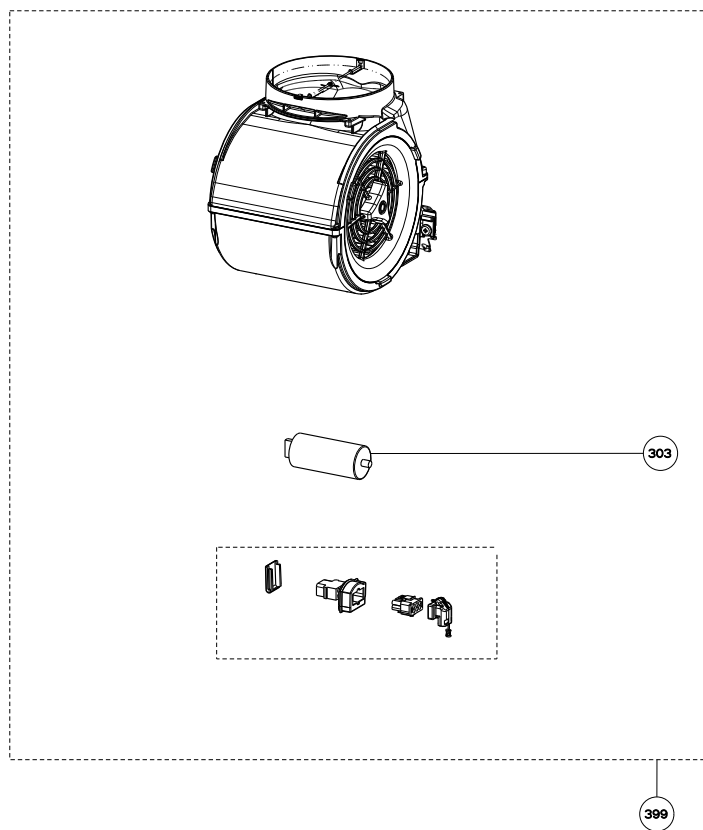

STILO ISOLA

body / chimney components

	Model Number	630006456	630006457	
Key	Description	36 Stainless	48 Stainless	Qty Req.
1	Grease filter	133.0018.482	133.0018.482	36 - 3, 48 - 4
6	Halogen Lamp	133.0046.418	133.0046.418	4
7	Lampholder	133.0056.061	133.0056.061	4
15	Connector box kit	133.0016.977	133.0016.977	1
507	Upper Chimney	133.0062.273	133.0062.273	1
512	Lower Chimney	133.0062.473	133.0062.473	1
514	Damper	133.0055.994	133.0055.994	1
626	Transformer kit	133.0052.578	133.0052.578	1

STILO ISOLA

control / motor components

	Model Number	630006456	630006457	
Key	Description	36 Stainless	48 Stainless	Qty Req.
101	Push button kit	133.0056.178	133.0056.178	1
199	Switchboard kit	133.0056.179	133.0056.179	1
303	Capacitor	133.0056.000	133.0056.000	1
399	motor group	133.0055.998	133.0055.998	1

STILO ISOLA

installation hardware

	Model Number	630006456	630006457	
Key	Description	36 Stainless	48 Stainless	Qty Req.
	Mounting Kit Island	133.0084.479	133.0084.479	1
A	4 Bolts to Attach Canopy to Chimney			1
B	Wood Shelf Nut			1
C	Wood Shelf Washer			1
D	Wood Shelf Bolt			1
E	Wood Screw			1
F	Connector Box w/screws			1
G	Chimney Screws			1