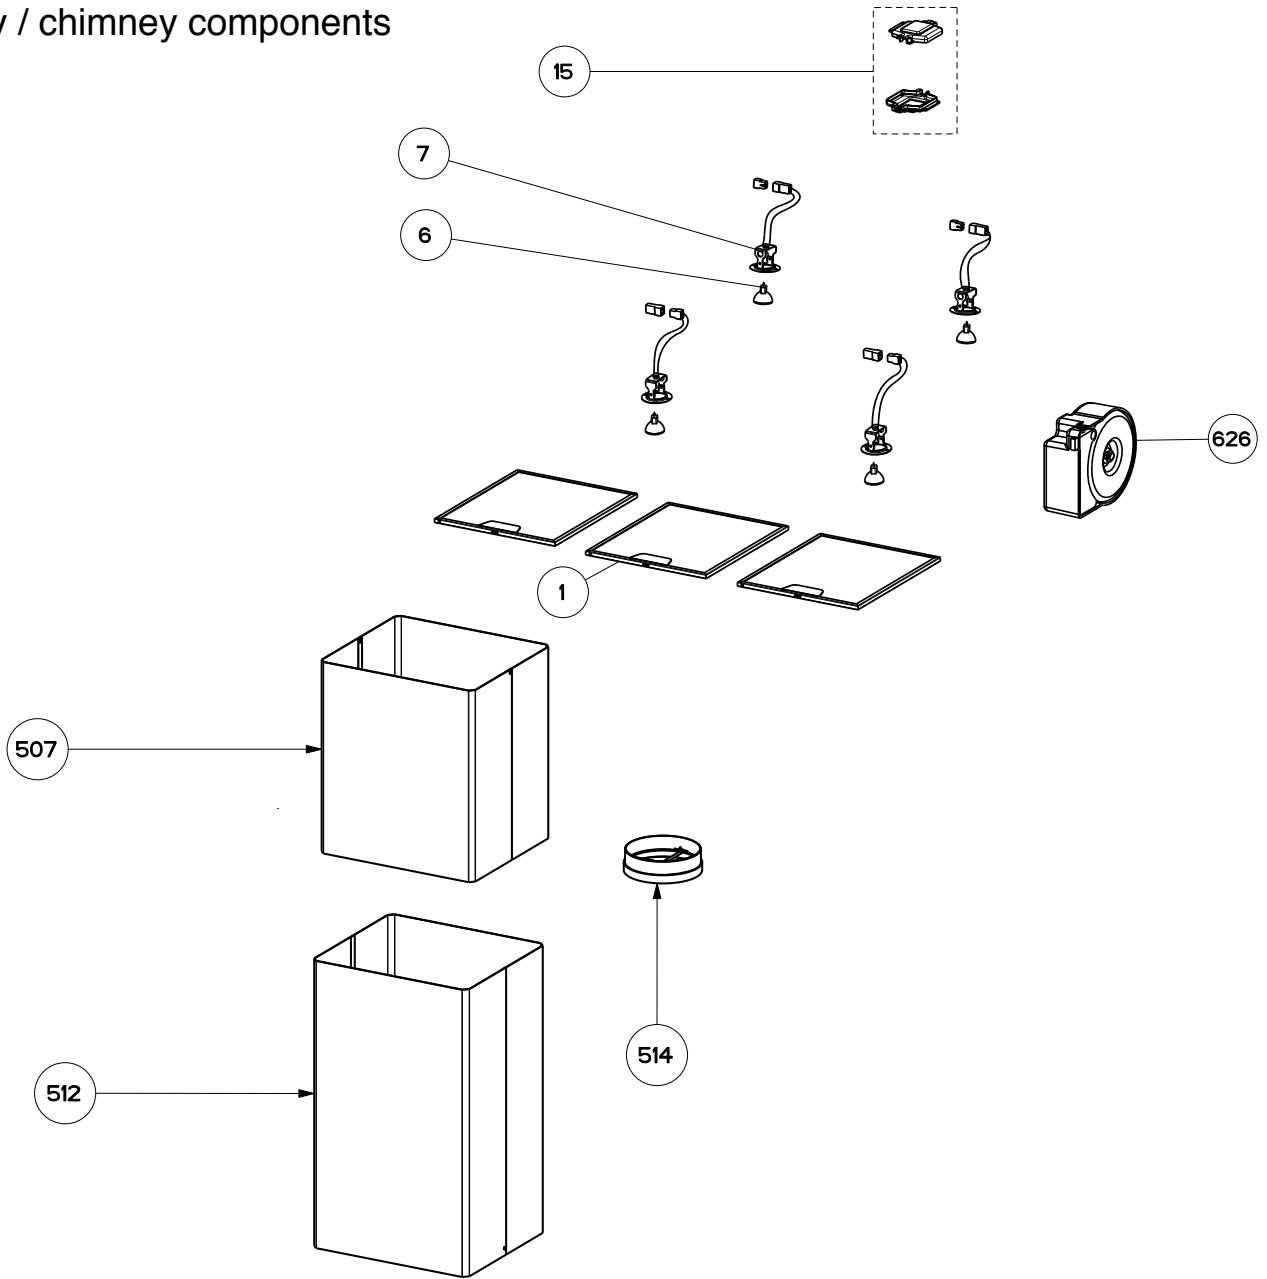

STILO ISOLA

body / chimney components

	Model Number	630006456	630006457	
Key	Description	36 Stainless	48 Stainless	Qty Req.
1	Grease filter	133.0018.482	133.0018.482	36 - 3, 48 - 4
6	Halogen Lamp	133.0046.418	133.0046.418	4
7	Lampholder	133.0056.061	133.0056.061	4
15	Connector box kit	133.0016.977	133.0016.977	1
507	Upper Chimney	133.0062.273	133.0062.273	1
512	Lower Chimney	133.0062.473	133.0062.473	1
514	Damper	133.0055.994	133.0055.994	1
626	Transformer kit	133.0052.578	133.0052.578	1

STILO ISOLA

control / motor components

	Model Number	630006456	630006457	
Key	Description	36 Stainless	48 Stainless	Qty Req.
101	Push button kit	133.0056.178	133.0056.178	1
199	Switchboard kit	133.0056.179	133.0056.179	1
303	Capacitor	133.0056.000	133.0056.000	1
399	motor group	133.0055.998	133.0055.998	1

STILO ISOLA

installation hardware

	Model Number	630006456	630006457	
Key	Description	36 Stainless	48 Stainless	Qty Req.
	Mounting Kit Island	133.0084.479	133.0084.479	1
A	4 Bolts to Attach Canopy to Chimney			1
B	Wood Shelf Nut			1
C	Wood Shelf Washer			1
D	Wood Shelf Bolt			1
E	Wood Screw			1
F	Connector Box w/screws			1
G	Chimney Screws			1