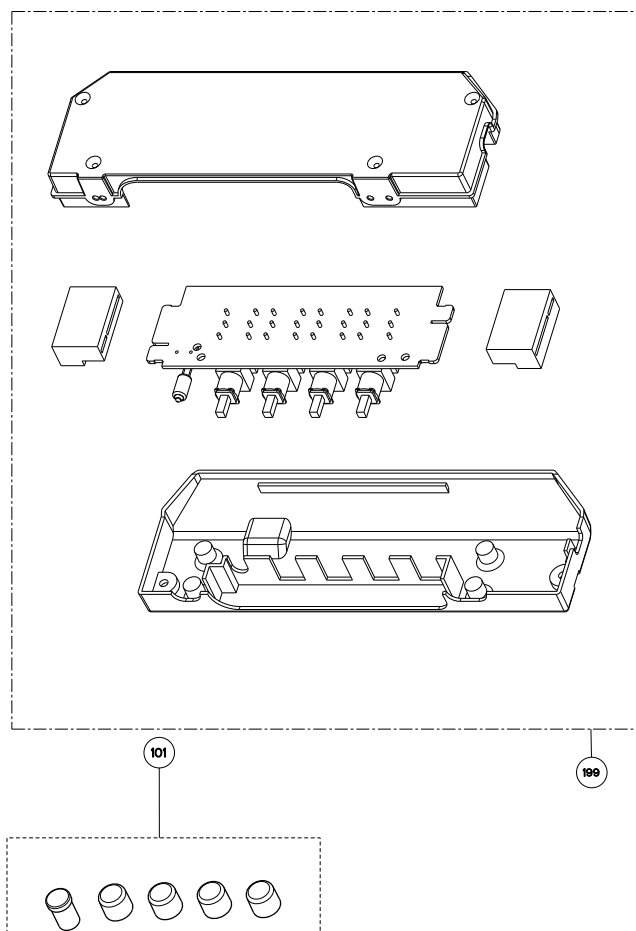

STILO ISOLA

body / chimney components

	Model Number	630006456	630006457	
Key	Description	36 Stainless	48 Stainless	Qty Req.
1	Grease filter	133.0018.482	133.0018.482	36 - 3, 48 - 4
6	Halogen Lamp	133.0046.418	133.0046.418	4
7	Lampholder	133.0056.061	133.0056.061	4
15	Connector box kit	133.0016.977	133.0016.977	1
507	Upper Chimney	133.0062.273	133.0062.273	1
512	Lower Chimney	133.0062.473	133.0062.473	1
514	Damper	133.0055.994	133.0055.994	1
626	Transformer kit	133.0052.578	133.0052.578	1

STILO ISOLA

control / motor components

	Model Number	630006456	630006457	
Key	Description	36 Stainless	48 Stainless	Qty Req.
101	Push button kit	133.0056.178	133.0056.178	1
199	Switchboard kit	133.0056.179	133.0056.179	1
303	Capacitor	133.0056.000	133.0056.000	1
399	motor group	133.0055.998	133.0055.998	1

STILO ISOLA

installation hardware

	Model Number	630006456	630006457	
Key	Description	36 Stainless	48 Stainless	Qty Req.
	Mounting Kit Island	133.0084.479	133.0084.479	1
A	4 Bolts to Attach Canopy to Chimney			1
B	Wood Shelf Nut			1
C	Wood Shelf Washer			1
D	Wood Shelf Bolt			1
E	Wood Screw			1
F	Connector Box w/screws			1
G	Chimney Screws			1