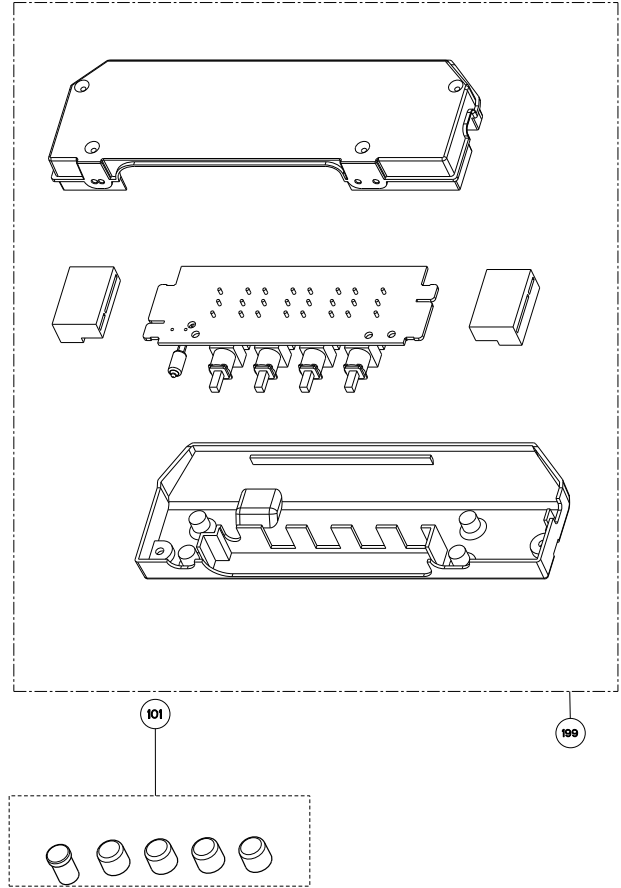

STILO

body / chimney components

	Model Number	630006369	630006497	630006370	630006459	
Key	Description	24	30	36	48	Qty Req.
1	Grease filter	133.0018.482	133.0018.482	133.0018.482	133.0018.482	24, 30=2 / 36=3 / 48=4
2	Halogen Lamp	133.0046.418	133.0046.418	133.0046.418	133.0046.418	24, 30=2 / 36, 48=3
3	Lampholder	133.0056.061	133.0056.061	133.0056.061	133.0056.061	24, 30=2 / 36, 48=3
50	Mounting Kit Easy Cube	133.0084.478	133.0084.478	133.0084.478	133.0084.478	1
501	Lower Chimney	133.0057.242	133.0057.242	133.0057.242	133.0057.242	1
502	Upper Chimney	133.0018.357	133.0018.357	133.0018.357	133.0018.357	1
510	Damper	133.0055.994	133.0055.994	133.0055.994	133.0055.994	1
626	Transformer Kit	133.0053.047	133.0053.047	133.0053.047	133.0053.047	1

STILO

control / motor components

	Model Number	630006369	630006497	630006370	630006459	
Key	Description	24	30	36	48	Qty Req.
101	Push button kit	133.0056.178	133.0056.178	133.0056.178	133.0056.178	1
199	Switchboard kit	133.0056.179	133.0056.179	133.0056.179	133.0056.179	1
303	Capacitor	133.0056.000	133.0056.000	133.0056.000	133.0056.000	1
399	Motor group	133.0055.998	133.0055.998	133.0055.998	133.0055.998	1