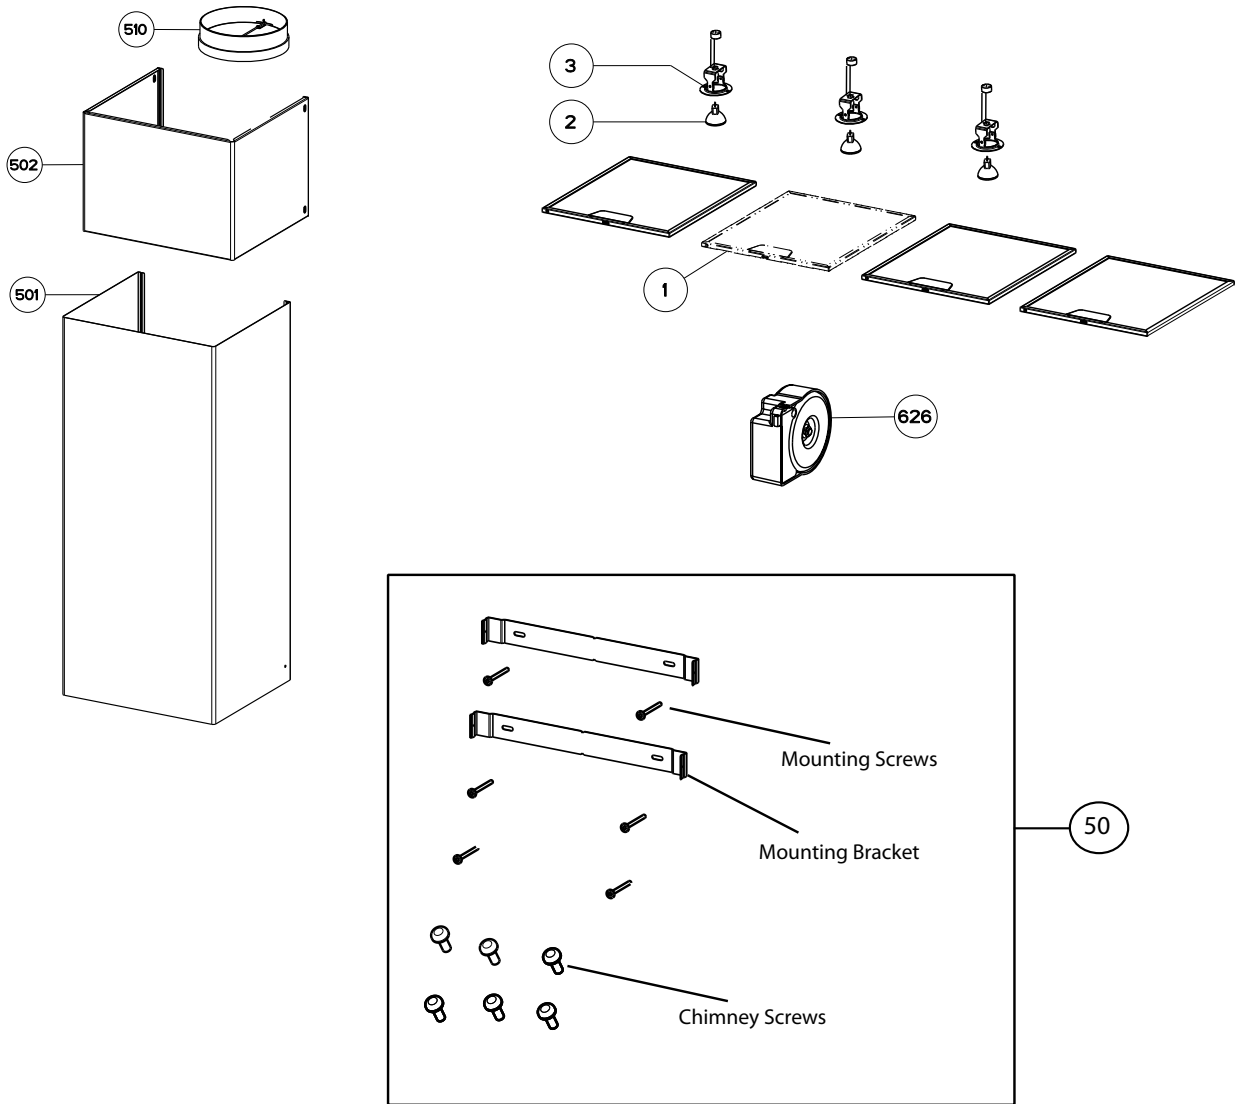

STILO

body / chimney components

	Model Number	630006369	630006497	630006370	630006459	
Key	Description	24	30	36	48	Qty Req.
1	Grease filter	133.0018.482	133.0018.482	133.0018.482	133.0018.482	24, 30=2 / 36=3 / 48=4
2	Halogen Lamp	133.0046.418	133.0046.418	133.0046.418	133.0046.418	24, 30=2 / 36, 48=3
3	Lampholder	133.0056.061	133.0056.061	133.0056.061	133.0056.061	24, 30=2 / 36, 48=3
50	Mounting Kit Easy Cube	133.0084.478	133.0084.478	133.0084.478	133.0084.478	1
501	Lower Chimney	133.0057.242	133.0057.242	133.0057.242	133.0057.242	1
502	Upper Chimney	133.0018.357	133.0018.357	133.0018.357	133.0018.357	1
510	Damper	133.0055.994	133.0055.994	133.0055.994	133.0055.994	1
626	Transformer Kit	133.0053.047	133.0053.047	133.0053.047	133.0053.047	1

STILO

control / motor components

	Model Number	630006369	630006497	630006370	630006459	
Key	Description	24	30	36	48	Qty Req.
101	Push button kit	133.0056.178	133.0056.178	133.0056.178	133.0056.178	1
199	Switchboard kit	133.0056.179	133.0056.179	133.0056.179	133.0056.179	1
303	Capacitor	133.0056.000	133.0056.000	133.0056.000	133.0056.000	1
399	Motor group	133.0055.998	133.0055.998	133.0055.998	133.0055.998	1