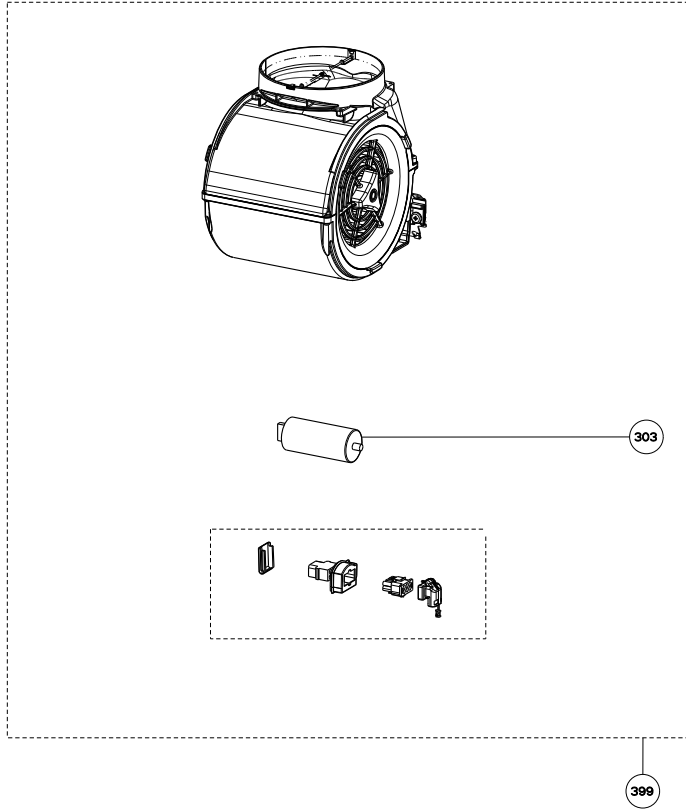

STILO

body / chimney components

	Model Number	630006369	630006497	630006370	630006459	
Key	Description	24	30	36	48	Qty Req.
1	Grease filter	133.0018.482	133.0018.482	133.0018.482	133.0018.482	24, 30=2 / 36=3 / 48=4
2	Halogen Lamp	133.0046.418	133.0046.418	133.0046.418	133.0046.418	24, 30=2 / 36, 48=3
3	Lampholder	133.0056.061	133.0056.061	133.0056.061	133.0056.061	24, 30=2 / 36, 48=3
50	Mounting Kit Easy Cube	133.0084.478	133.0084.478	133.0084.478	133.0084.478	1
501	Lower Chimney	133.0057.242	133.0057.242	133.0057.242	133.0057.242	1
502	Upper Chimney	133.0018.357	133.0018.357	133.0018.357	133.0018.357	1
510	Damper	133.0055.994	133.0055.994	133.0055.994	133.0055.994	1
626	Transformer Kit	133.0053.047	133.0053.047	133.0053.047	133.0053.047	1

STILO

control / motor components

	Model Number	630006369	630006497	630006370	630006459	
Key	Description	24	30	36	48	Qty Req.
101	Push button kit	133.0056.178	133.0056.178	133.0056.178	133.0056.178	1
199	Switchboard kit	133.0056.179	133.0056.179	133.0056.179	133.0056.179	1
303	Capacitor	133.0056.000	133.0056.000	133.0056.000	133.0056.000	1
399	Motor group	133.0055.998	133.0055.998	133.0055.998	133.0055.998	1