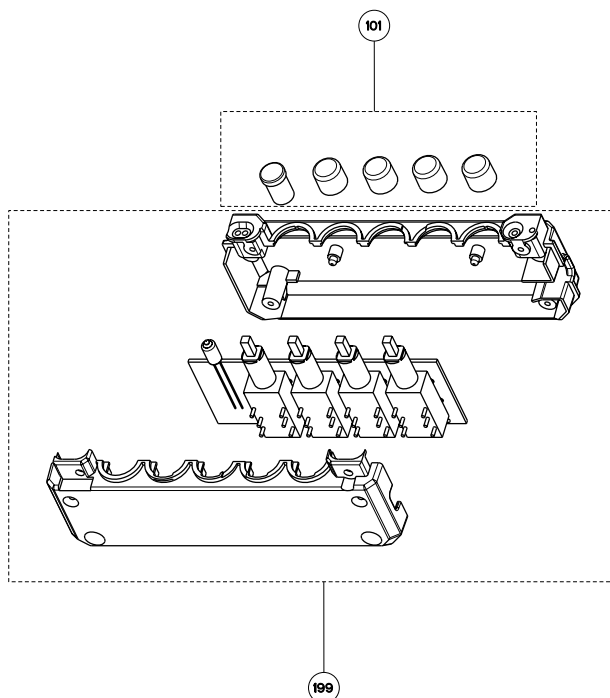

STILO - ORIGINAL

body / chimney components

	Model Number	630003942	630003943	
Key	Description	24	36	Qty Req.
1	Grease filter	133.0018.482	133.0018.482	24, 30=2 / 36=3 / 48=4
2	Halogen Lamp	133.0046.418	133.0046.418	24 = 2 / 36, 48 = 3
3	Lampholder	133.0056.061	133.0056.061	24, 30=2 / 36, 48=3
50	Mounting Kit Easy Cube	133.0084.478	133.0084.478	1
501	Lower Chimney	133.0057.242	133.0057.242	1
502	Upper Chimney	133.0018.357	133.0018.357	1
510	Damper	133.0055.994	133.0055.994	1
626	Transformer Kit	133.0053.047	133.0053.047	1

STILO - ORIGINAL

control / motor components

	Model Number	630003942	630003943	
Key	Description	24	36	Qty Req.
101	Push button kit	133.0056.178	133.0056.178	1
199	Switchboard kit	133.0062.137	133.0062.137	1
303	Capacitor	133.0056.000	133.0056.000	1
399	Motor group	133.0055.998	133.0055.998	1