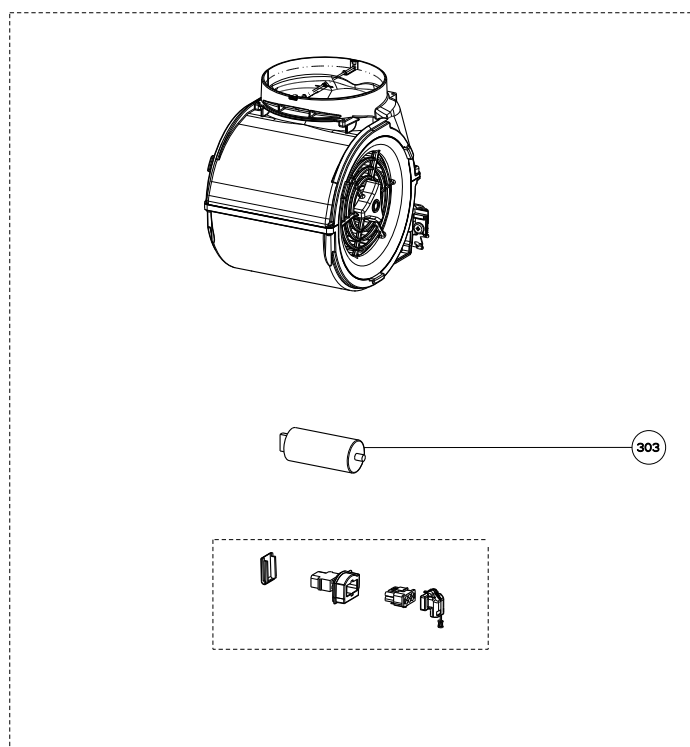

STILO - ORIGINAL

body / chimney components

	Model Number	630003942	630003943	
Key	Description	24	36	Qty Req.
1	Grease filter	133.0018.482	133.0018.482	24, 30=2 / 36=3 / 48=4
2	Halogen Lamp	133.0046.418	133.0046.418	24 = 2 / 36, 48 = 3
3	Lampholder	133.0056.061	133.0056.061	24, 30=2 / 36, 48=3
50	Mounting Kit Easy Cube	133.0084.478	133.0084.478	1
501	Lower Chimney	133.0057.242	133.0057.242	1
502	Upper Chimney	133.0018.357	133.0018.357	1
510	Damper	133.0055.994	133.0055.994	1
626	Transformer Kit	133.0053.047	133.0053.047	1

STILO - ORIGINAL

control / motor components

	Model Number	630003942	630003943	
Key	Description	24	36	Qty Req.
101	Push button kit	133.0056.178	133.0056.178	1
199	Switchboard kit	133.0062.137	133.0062.137	1
303	Capacitor	133.0056.000	133.0056.000	1
399	Motor group	133.0055.998	133.0055.998	1