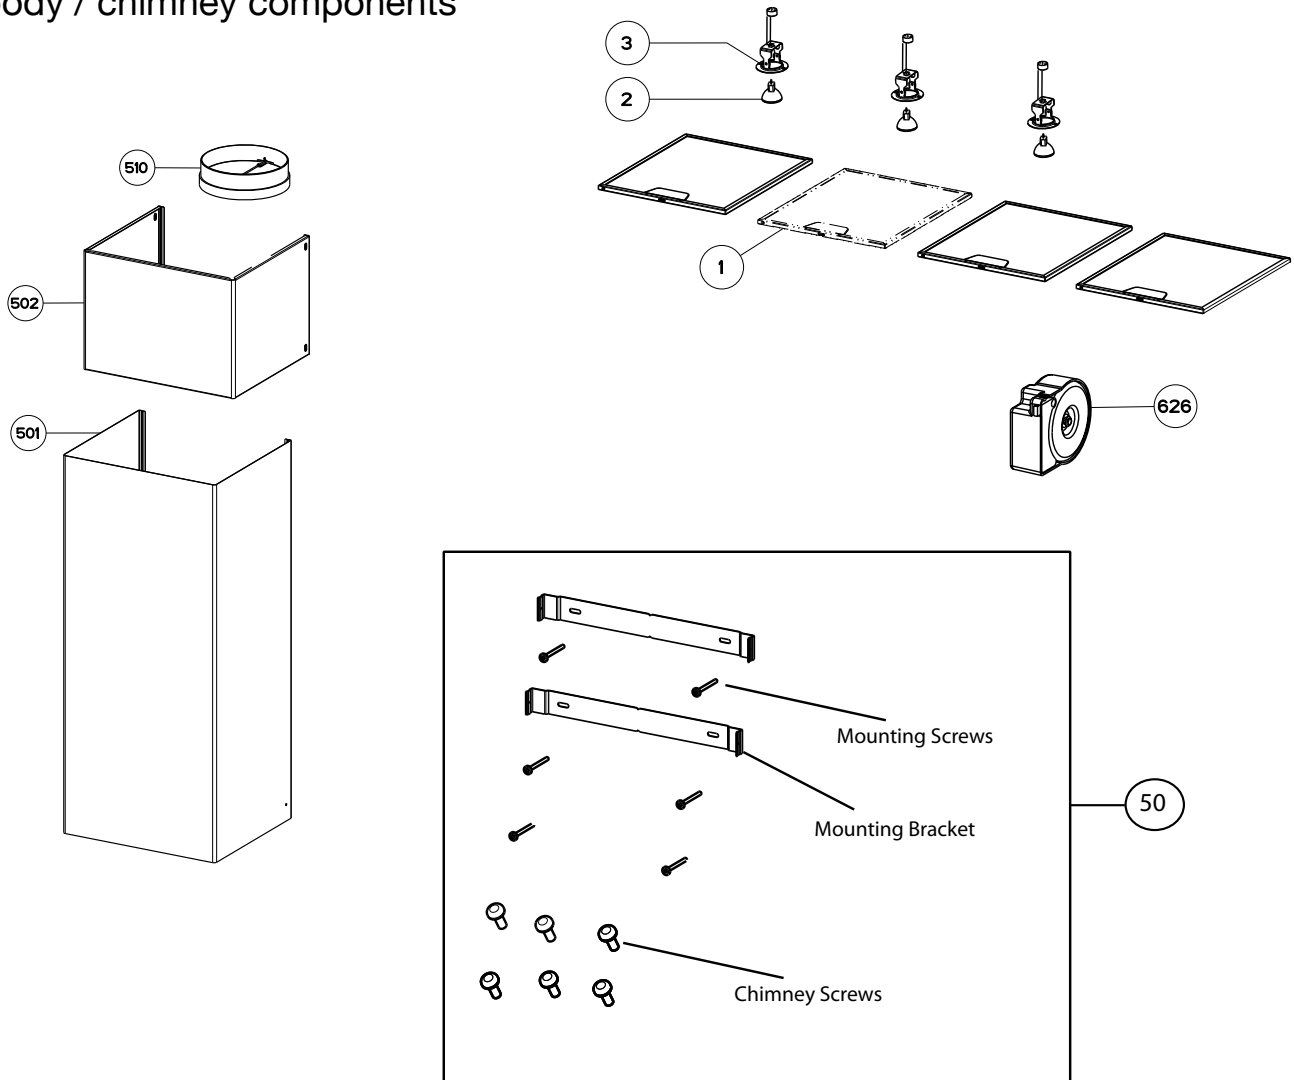

STILO - ORIGINAL

body / chimney components

	Model Number	630003942	630003943	
Key	Description	24	36	Qty Req.
1	Grease filter	133.0018.482	133.0018.482	24, 30=2 / 36=3 / 48=4
2	Halogen Lamp	133.0046.418	133.0046.418	24 = 2 / 36, 48 = 3
3	Lampholder	133.0056.061	133.0056.061	24, 30=2 / 36, 48=3
50	Mounting Kit Easy Cube	133.0084.478	133.0084.478	1
501	Lower Chimney	133.0057.242	133.0057.242	1
502	Upper Chimney	133.0018.357	133.0018.357	1
510	Damper	133.0055.994	133.0055.994	1
626	Transformer Kit	133.0053.047	133.0053.047	1

STILO - ORIGINAL

control / motor components

	Model Number	630003942	630003943	
Key	Description	24	36	Qty Req.
101	Push button kit	133.0056.178	133.0056.178	1
199	Switchboard kit	133.0062.137	133.0062.137	1
303	Capacitor	133.0056.000	133.0056.000	1
399	Motor group	133.0055.998	133.0055.998	1