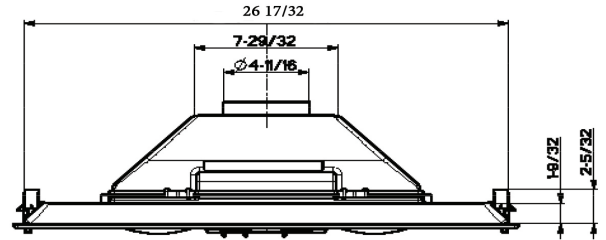

INCA SMART SS INSERT RANGE HOOD

SPECIFICATIONS

cut out dimensions	26 21/32" W / 10 9/32"D
convertible to ductless / recirculating	yes - charcoal filter needed, need air return back into kitchen out of cabinet
controls	4 speed electronic push w/multi-colored LED
lighting	2 x 20 (w) halogen
ducting top	5" round
grease filters	dishwasher safe SS mesh
built in mounting hardware	yes - easy snap mounting clips
10 minute intensive speed	yes
AC input	120 V - 60 hz
AC power	Max 190 W at 1.6 A
green energy saver mode	yes

LINE30ST / LINE36ST -

Stainless Steel Liner 30 & 36"

Create a perfectly sealed, non-combustible 4" tall perimeter to "line" the wood below the Inca Smart. Depth adjustable from 16" - 17 7/8". For use with the 28" Inca Smart or Inca HC only.

Front View

Side View

Cut Out

Bottom View

30" or 36" Liner

WARNING! Product specifications are subject to change without notification. Consult the installation instructions before you begin installing this range hood