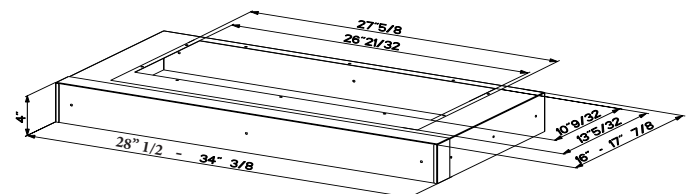

LINE30ST / LINE36ST -

Stainless Steel Liner 30 & 36"

Create a perfectly sealed, non-combustible 4" tall perimeter to "line" the wood below the Inca Smart. Depth adjustable from 16" - 17 7/8". For use with the 28" Inca Smart or Inca HC only.

Front View

Side View

Cut Out

Bottom View

30" or 36" Liner

WARNING! Product specifications are subject to change without notification. Consult the installation instructions before you begin installing this range hood