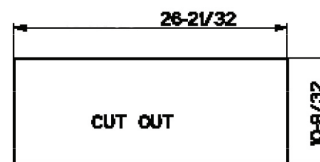

LINE30ST / LINE36ST -

Stainless Steel Liner 30 & 36"

Create a perfectly sealed, non-combustible 4" tall perimeter to "line" the wood below the Inca Smart. Depth adjustable from 16" - 17 7/8". For use with the 28" Inca Smart or Inca HC only.

Front View

Side View

Cut Out

Bottom View

30" or 36" Liner

WARNING! Product specifications are subject to change without notification. Consult the installation instructions before you begin installing this range hood