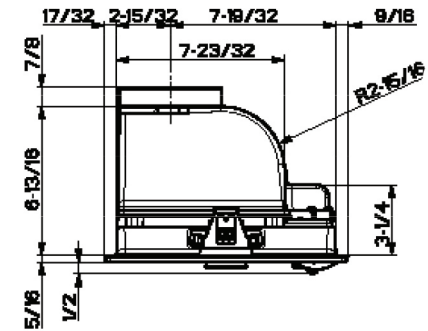

INCA SMART SS INSERT RANGE HOOD

SPECIFICATIONS

cut out dimensions	26 21/32" W / 10 9/32"D
convertible to ductless / recirculating	yes - charcoal filter needed, need air return back into kitchen out of cabinet
controls	4 speed electronic push w/multi-colored LED
lighting	2 x 20 (w) halogen
ducting top	5" round
grease filters	dishwasher safe SS mesh
built in mounting hardware	yes - easy snap mounting clips
10 minute intensive speed	yes
AC input	120 V - 60 hz
AC power	Max 190 W at 1.6 A
green energy saver mode	yes

LINE30ST / LINE36ST -

Stainless Steel Liner 30 & 36"

Create a perfectly sealed, non-combustible 4" tall perimeter to "line" the wood below the Inca Smart. Depth adjustable from 16" - 17 7/8". For use with the 28" Inca Smart or Inca HC only.

Front View

Side View

Cut Out

Bottom View

30" or 36" Liner

WARNING! Product specifications are subject to change without notification. Consult the installation instructions before you begin installing this range hood