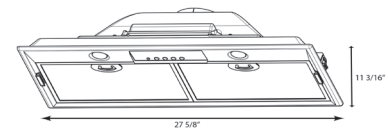

INCA SMART SS INSERT RANGE HOOD

SPECIFICATIONS

cut out dimensions	26 21/32" W / 10 9/32"D
convertible to ductless / recirculating	yes - charcoal filter needed, need air return back into kitchen out of cabinet
controls	4 speed electronic push w/multi-colored LED
lighting	2 x 20 (w) halogen
ducting top	5" round
grease filters	dishwasher safe SS mesh
built in mounting hardware	yes - easy snap mounting clips
10 minute intensive speed	yes
AC input	120 V - 60 hz
AC power	Max 190 W at 1.6 A
green energy saver mode	yes

LINE30ST / LINE36ST -

Stainless Steel Liner 30 & 36"

Create a perfectly sealed, non-combustible 4" tall perimeter to "line" the wood below the Inca Smart. Depth adjustable from 16" - 17 7/8". For use with the 28" Inca Smart or Inca HC only.

Front View

Side View

Cut Out

Bottom View

30" or 36" Liner

WARNING! Product specifications are subject to change without notification. Consult the installation instructions before you begin installing this range hood