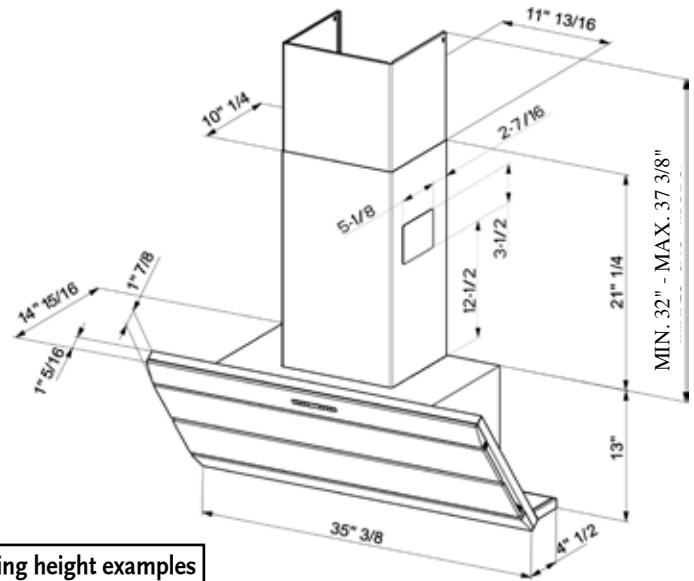

Dimensional Diagrams

(see installation instructions for more information)

Ducted

Ductless

min & max ceiling height examples
x = range hood height above cook top

Ducted	Ductless
x = 18"	x = 18"
min	min
7' 10 3/16"	8' 3 3/16"
max	max
8' 9 3/16"	8' 9 3/16"