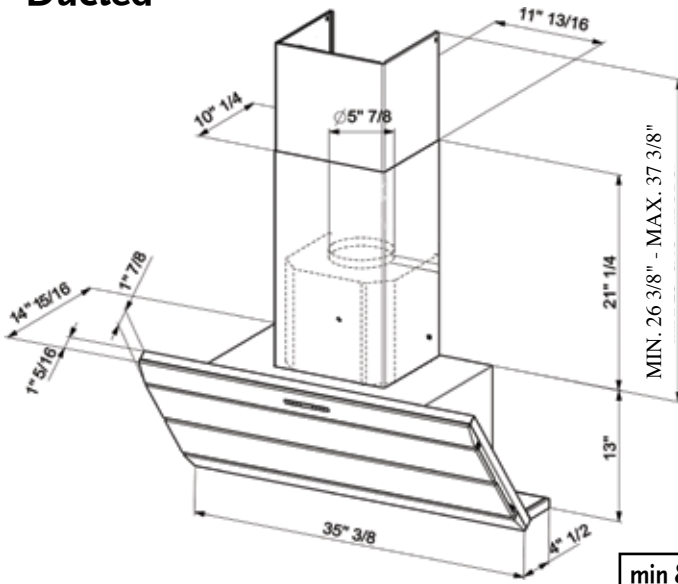

Model #	Size Color	Performance Range	Sound Levels
ORIZ36SS	36 Stainless	60 - 600 CFM	0.5 - 5.0 sones

Feature Chart

Min. / Max. Ceiling Height (Ducted)	7' 10 3/16" - 8' 9 3/16"
Min. / Max. Ceiling Height (Ductless)	8' 3 3/16" - 8' 9 3/16"
High Ceiling Kit	Yes - up to 10' 8 1/16"
Convertible to Ductless / Recirculating	Yes - ductless kit needed
Controls	4 speed LED digital control
Lighting	2 X 20 (W) Halogen + Dimmer
Ducting Top	6" Round
Grease Filters	dishwasher safe mesh
Pro Motor with Metal Impellers	Yes
Perimetric Suction System / Silent Kit	Yes
24 hour anti-pollution mode	Yes
30 minute auto shut off	Yes
Grease Filter Wash indicator	Yes
10 Minute Intensive Speed	Yes
AC Input	120 V - 60 hz
AC Power	Max 370 W at 3.1 A
Green Energy Saver Mode	Yes
Annual Electricity Costs	\$6.17 / Year *

Dimensional Diagrams

(see installation instructions for more information)

Ducted

Ductless

min & max ceiling height examples
x = range hood height above cook top

Ducted	Ductless
x = 18"	x = 18"
min	min
7' 10 3/16"	8' 3 3/16"
max	max
8' 9 3/16"	8' 9 3/16"