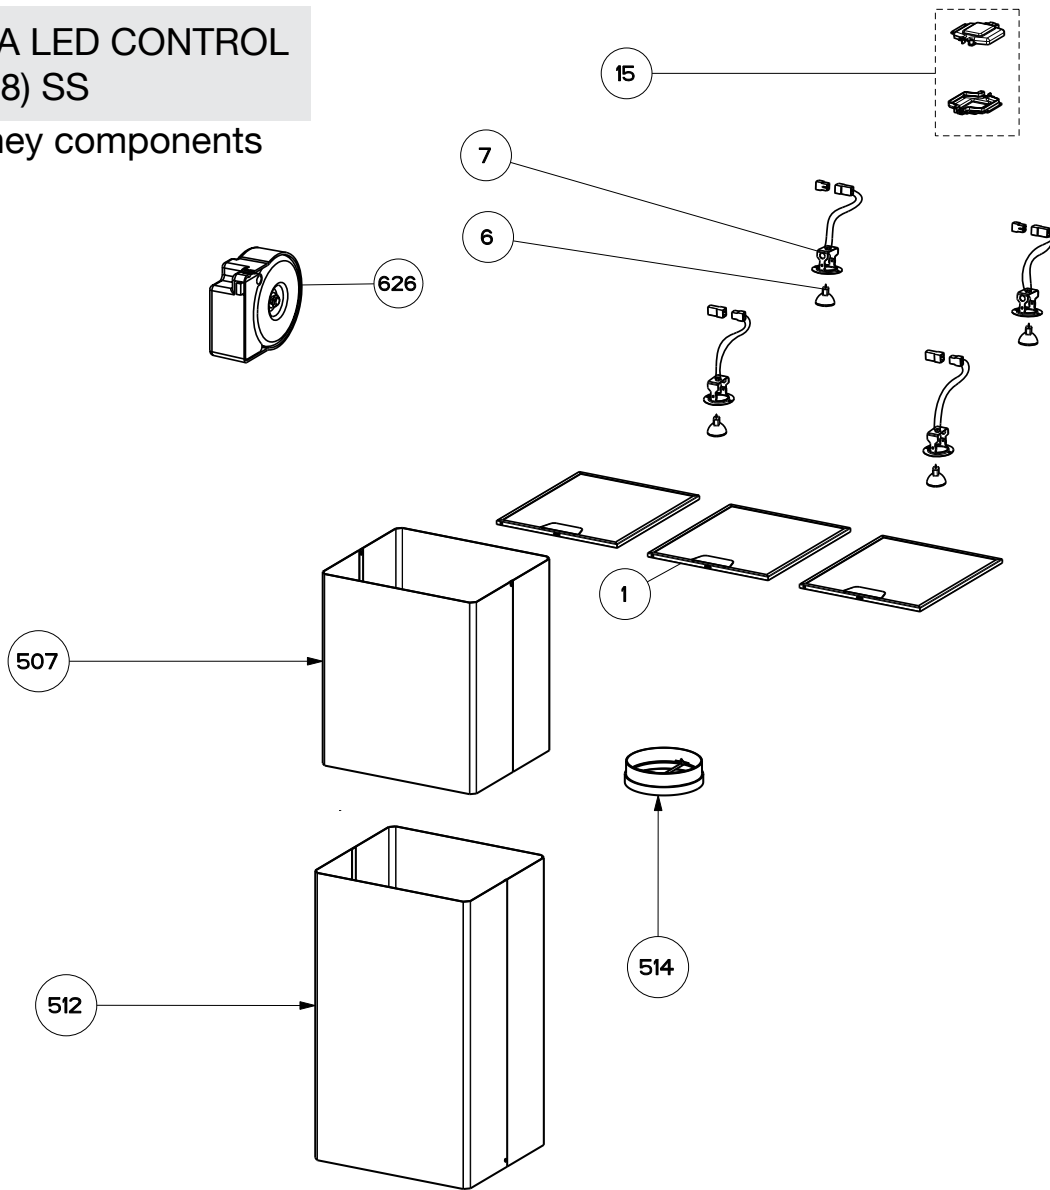

**STILO ISOLA LED CONTROL
STILIS (36,48) SS**

body / chimney components

	Model Number	STILIS36SS	STILIS48SS	
Key	Description	36	48	Qty Req.
1	Grease Filter	133.0018.482	133.0018.482	3=36 / 4=48
6	Halogen Lamps	133.0046.418	133.0046.418	4
7	Lamp Holder	133.0052.517	133.0052.517	4
15	Connector Box	133.0016.977	133.0016.977	1
512	Lower Chimney	133.0062.473	133.0062.473	1
507	Upper Chimney	133.0062.273	133.0062.273	1
514	Damper	133.0055.994	133.0055.994	1
626	Transformer	133.0052.578	133.0052.578	1

**STILO ISOLA LED CONTROL
STILIS (36,48) SS**

motor / control components

	Model Number		
Key	Description		Qty Req.
101	Control Button Kit	133.0179.011	1
190	Switchboard Kit	133.0179.013	1
303	Capacitor	133.0060.648	1
399	Motor Kit	133.0174.148	1

STILO ISOLA LED CONTROL
STILIS (36,48) SS

motor / control components

	Model Number	STILIS36SS	STILIS48SS	
Key	Description	36	48	Qty Req.
	Mounting Kit Island	133.0084.479	133.0084.479	1
A	4 Bolts to Attach Canopy to Chimney			1
B	Wood Shelf Nut			1
C	Wood Shelf Washer			1
D	Wood Shelf Bolt			1
E	Wood Screw			1
F	Connector Box w/screws			1
G	Chimney Screws			1