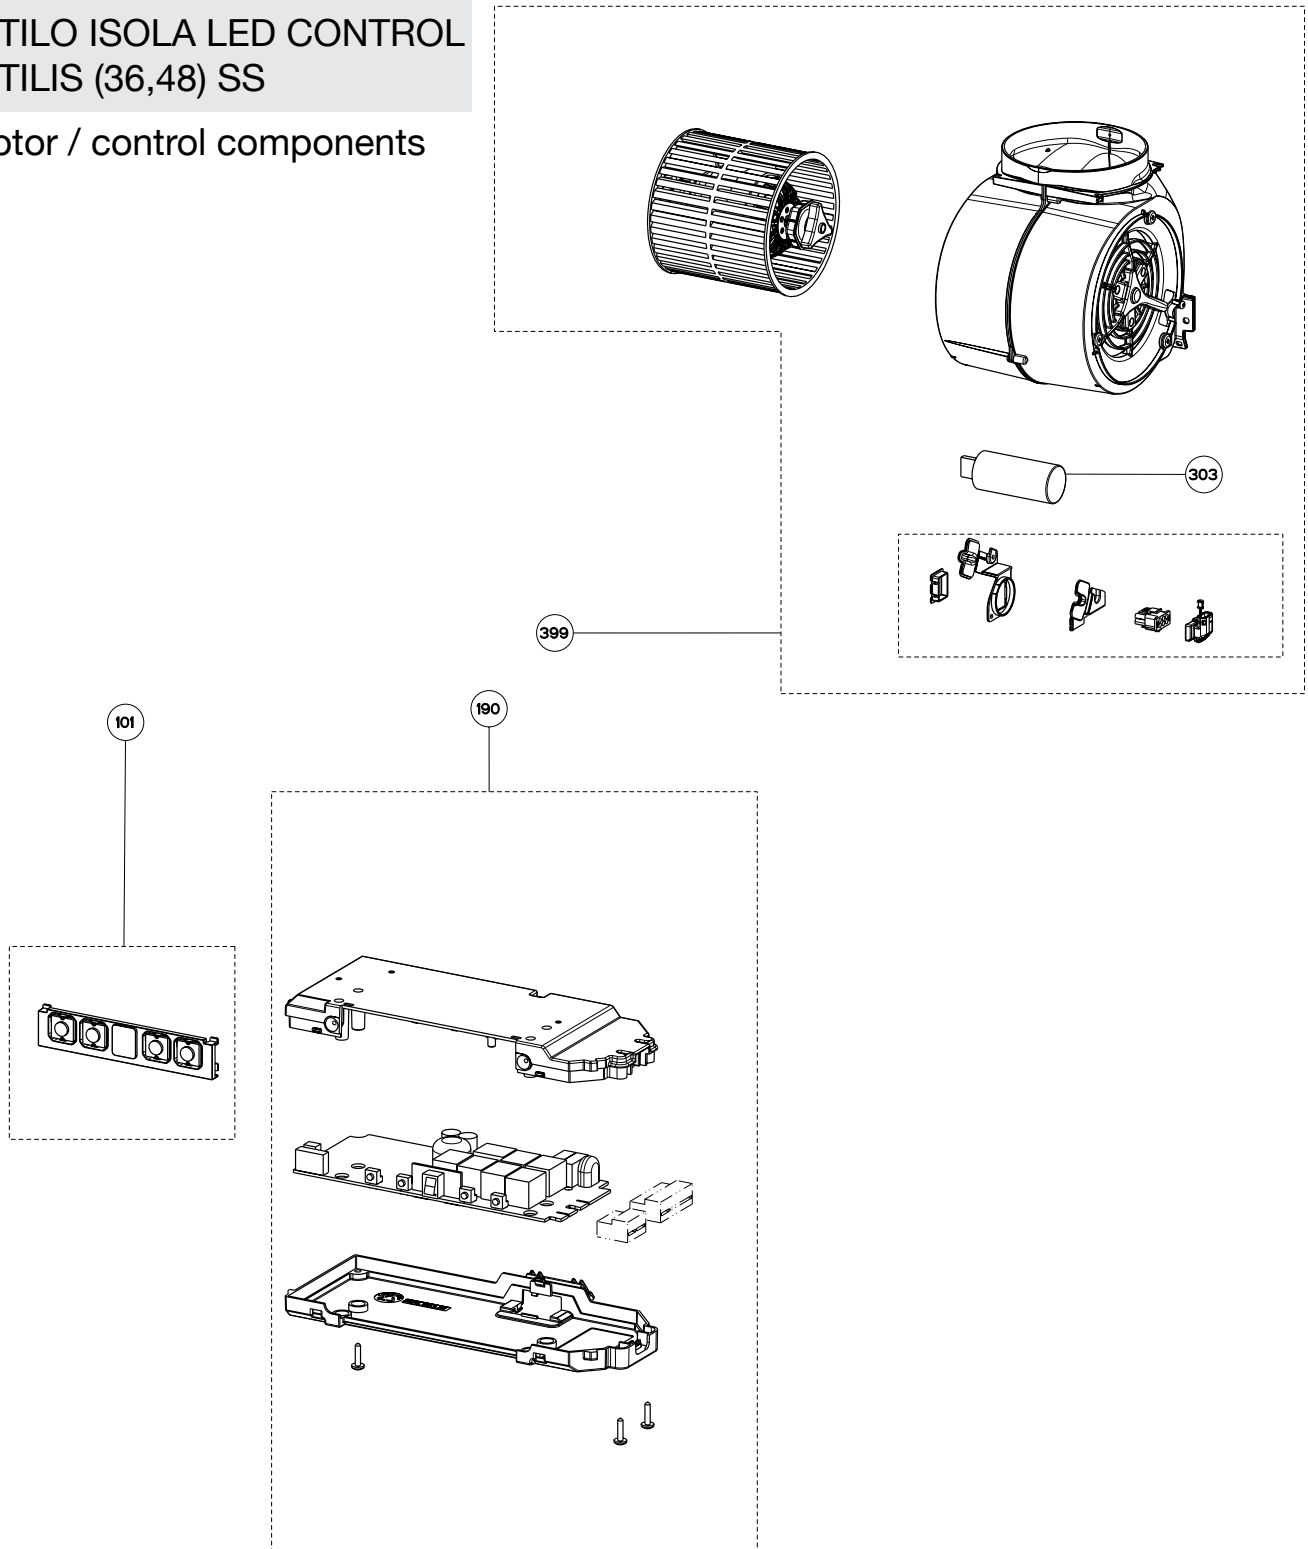

**STILO ISOLA LED CONTROL
STILIS (36,48) SS**

body / chimney components

	Model Number	STILIS36SS	STILIS48SS	
Key	Description	36	48	Qty Req.
1	Grease Filter	133.0018.482	133.0018.482	3=36 / 4=48
6	Halogen Lamps	133.0046.418	133.0046.418	4
7	Lamp Holder	133.0052.517	133.0052.517	4
15	Connector Box	133.0016.977	133.0016.977	1
512	Lower Chimney	133.0062.473	133.0062.473	1
507	Upper Chimney	133.0062.273	133.0062.273	1
514	Damper	133.0055.994	133.0055.994	1
626	Transformer	133.0052.578	133.0052.578	1

**STILO ISOLA LED CONTROL
STILIS (36,48) SS**

motor / control components

	Model Number		
Key	Description		Qty Req.
101	Control Button Kit	133.0179.011	1
190	Switchboard Kit	133.0179.013	1
303	Capacitor	133.0060.648	1
399	Motor Kit	133.0174.148	1

STILO ISOLA LED CONTROL
STILIS (36,48) SS

motor / control components

	Model Number	STILIS36SS	STILIS48SS	
Key	Description	36	48	Qty Req.
	Mounting Kit Island	133.0084.479	133.0084.479	1
A	4 Bolts to Attach Canopy to Chimney			1
B	Wood Shelf Nut			1
C	Wood Shelf Washer			1
D	Wood Shelf Bolt			1
E	Wood Screw			1
F	Connector Box w/screws			1
G	Chimney Screws			1