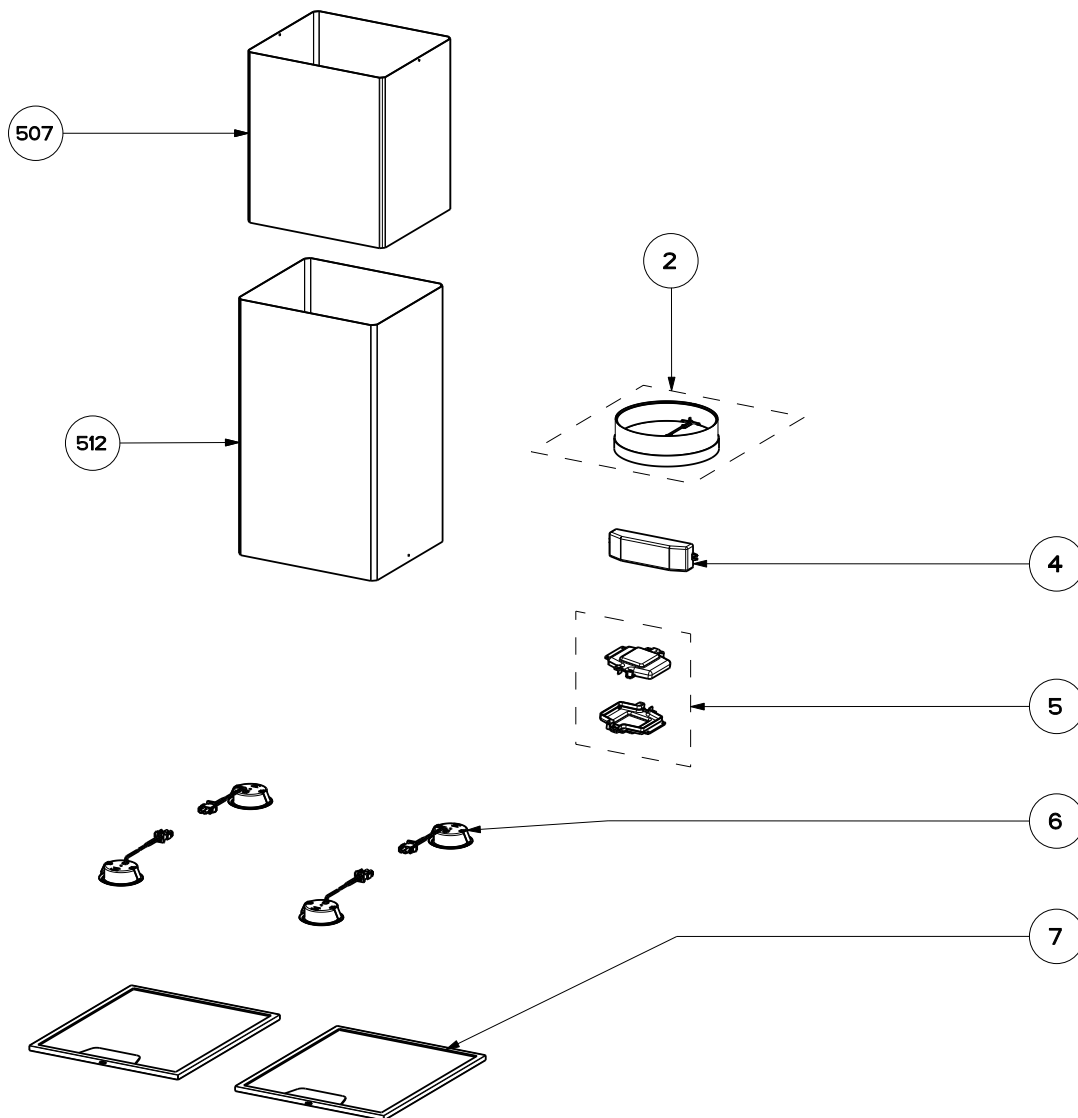

GLASSY / TRATTO ISOLA

body components

| | Model Number | GLASIS36SS600-B | TRATIS36SS600-B | |
|-----|---------------|-----------------|-----------------|----------|
| Key | Description | 36 Stainless | 36 Stainless | Qty Req. |
| 2 | Damper | 133.0055.994 | 133.0055.994 | 1 |
| 4 | Transformer | 133.0299.377 | 133.0299.377 | 1 |
| 5 | Connector Box | 133.0016.977 | 133.0016.977 | 1 |
| 7 | Grease Filter | 133.0017.054 | 133.0017.054 | 2 |
| 6 | LED Lights | 133.0289.829 | 133.0289.829 | 4 |
| 507 | Upper Chimney | 133.0062.273 | 133.0062.273 | 1 |
| 512 | Lower Chimney | 133.0062.473 | 133.0062.473 | 1 |

GLASSY / TRATTO ISOLA

switch components

| | Model Number | GLASIS36SS600-B | TRATIS36SS600-B | |
|-----|--------------------|-----------------|-----------------|----------|
| Key | Description | 36 Stainless | 36 Stainless | Qty Req. |
| 101 | Control Button Kit | 133.0380.478 | 133.0380.478 | 1 |
| 190 | Control Board Kit | 133.0440.939 | 133.0440.939 | 1 |

GLASSY / TRATTO ISOLA

motor components

| | Model Number | GLASIS36SS600-B | TRATIS36SS600-B | |
|-----|--------------------|-----------------|-----------------|----------|
| Key | Description | 36 Stainless | 36 Stainless | Qty Req. |
| 302 | Impeller Kit | 133.0052.799 | 133.0052.799 | 1 |
| 305 | Rubber Motor Mount | 133.0051.604 | 133.0051.604 | 1 |
| 312 | Capacitor 25 mf | 133.0060.648 | 133.0060.648 | 1 |
| 399 | Motor | 133.0328.653 | 133.0328.653 | 1 |