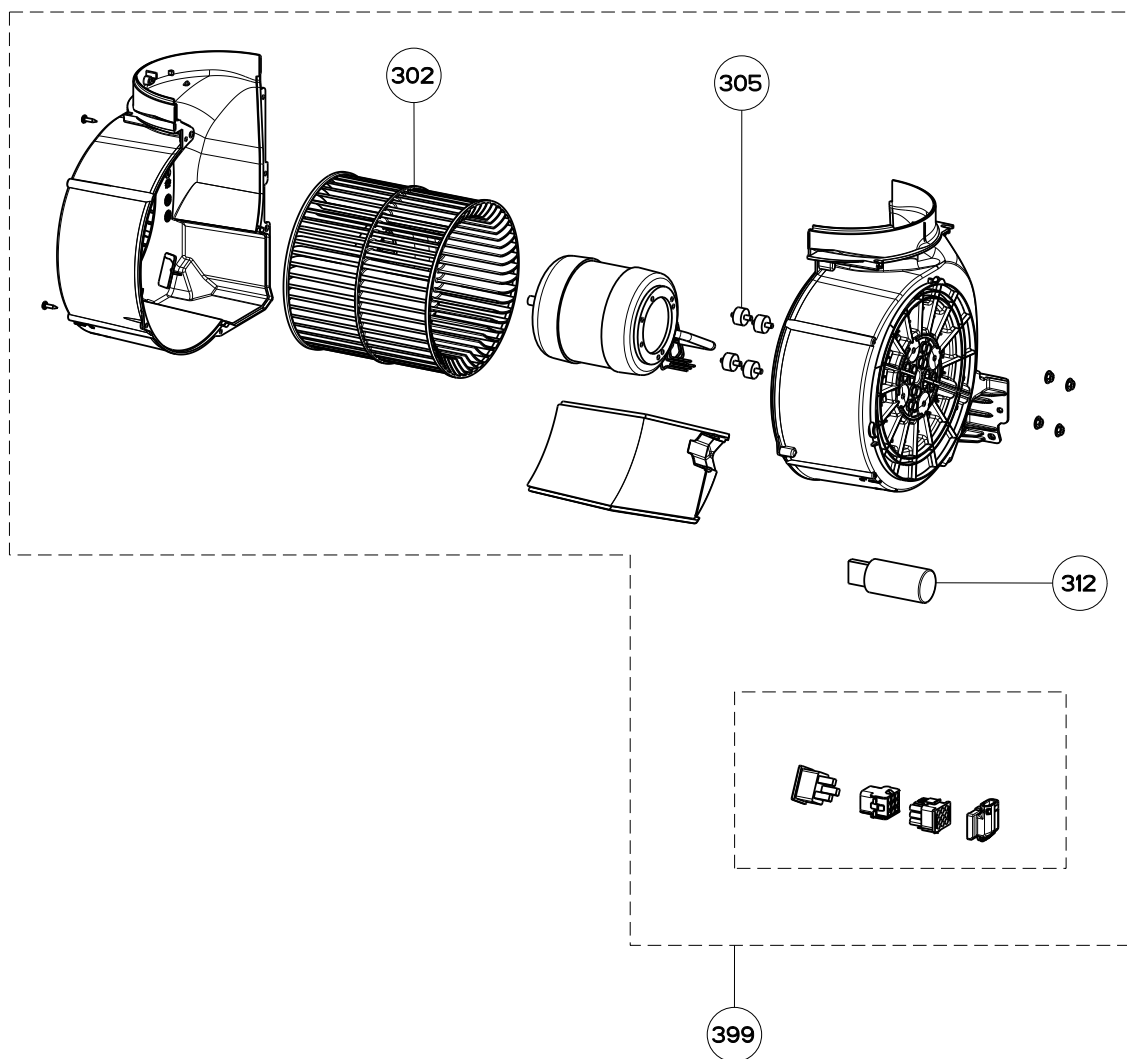

GLASSY / TRATTO ISOLA

body components

| | Model Number | GLASIS36SS600-B | TRATIS36SS600-B | |
|-----|---------------|-----------------|-----------------|----------|
| Key | Description | 36 Stainless | 36 Stainless | Qty Req. |
| 2 | Damper | 133.0055.994 | 133.0055.994 | 1 |
| 4 | Transformer | 133.0299.377 | 133.0299.377 | 1 |
| 5 | Connector Box | 133.0016.977 | 133.0016.977 | 1 |
| 7 | Grease Filter | 133.0017.054 | 133.0017.054 | 2 |
| 6 | LED Lights | 133.0289.829 | 133.0289.829 | 4 |
| 507 | Upper Chimney | 133.0062.273 | 133.0062.273 | 1 |
| 512 | Lower Chimney | 133.0062.473 | 133.0062.473 | 1 |

GLASSY / TRATTO ISOLA

switch components

| | Model Number | GLASIS36SS600-B | TRATIS36SS600-B | |
|-----|--------------------|-----------------|-----------------|----------|
| Key | Description | 36 Stainless | 36 Stainless | Qty Req. |
| 101 | Control Button Kit | 133.0380.478 | 133.0380.478 | 1 |
| 190 | Control Board Kit | 133.0440.939 | 133.0440.939 | 1 |

GLASSY / TRATTO ISOLA

motor components

| | Model Number | GLASIS36SS600-B | TRATIS36SS600-B | |
|-----|--------------------|-----------------|-----------------|----------|
| Key | Description | 36 Stainless | 36 Stainless | Qty Req. |
| 302 | Impeller Kit | 133.0052.799 | 133.0052.799 | 1 |
| 305 | Rubber Motor Mount | 133.0051.604 | 133.0051.604 | 1 |
| 312 | Capacitor 25 mf | 133.0060.648 | 133.0060.648 | 1 |
| 399 | Motor | 133.0328.653 | 133.0328.653 | 1 |