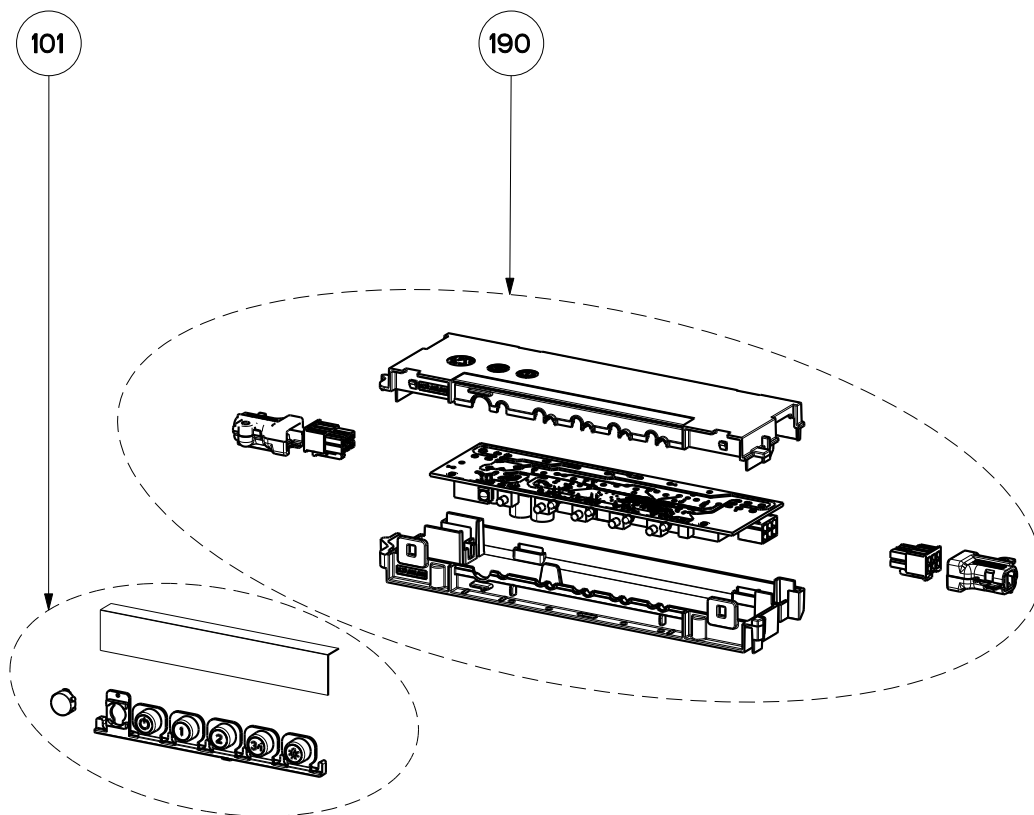

GLASSY / TRATTO ISOLA

body components

| | Model Number | GLASIS36SS600-B | TRATIS36SS600-B | |
|-----|---------------|-----------------|-----------------|----------|
| Key | Description | 36 Stainless | 36 Stainless | Qty Req. |
| 2 | Damper | 133.0055.994 | 133.0055.994 | 1 |
| 4 | Transformer | 133.0299.377 | 133.0299.377 | 1 |
| 5 | Connector Box | 133.0016.977 | 133.0016.977 | 1 |
| 7 | Grease Filter | 133.0017.054 | 133.0017.054 | 2 |
| 6 | LED Lights | 133.0289.829 | 133.0289.829 | 4 |
| 507 | Upper Chimney | 133.0062.273 | 133.0062.273 | 1 |
| 512 | Lower Chimney | 133.0062.473 | 133.0062.473 | 1 |

GLASSY / TRATTO ISOLA

switch components

| | Model Number | GLASIS36SS600-B | TRATIS36SS600-B | |
|-----|--------------------|-----------------|-----------------|----------|
| Key | Description | 36 Stainless | 36 Stainless | Qty Req. |
| 101 | Control Button Kit | 133.0380.478 | 133.0380.478 | 1 |
| 190 | Control Board Kit | 133.0440.939 | 133.0440.939 | 1 |

GLASSY / TRATTO ISOLA

motor components

| | Model Number | GLASIS36SS600-B | TRATIS36SS600-B | |
|-----|--------------------|-----------------|-----------------|----------|
| Key | Description | 36 Stainless | 36 Stainless | Qty Req. |
| 302 | Impeller Kit | 133.0052.799 | 133.0052.799 | 1 |
| 305 | Rubber Motor Mount | 133.0051.604 | 133.0051.604 | 1 |
| 312 | Capacitor 25 mf | 133.0060.648 | 133.0060.648 | 1 |
| 399 | Motor | 133.0328.653 | 133.0328.653 | 1 |