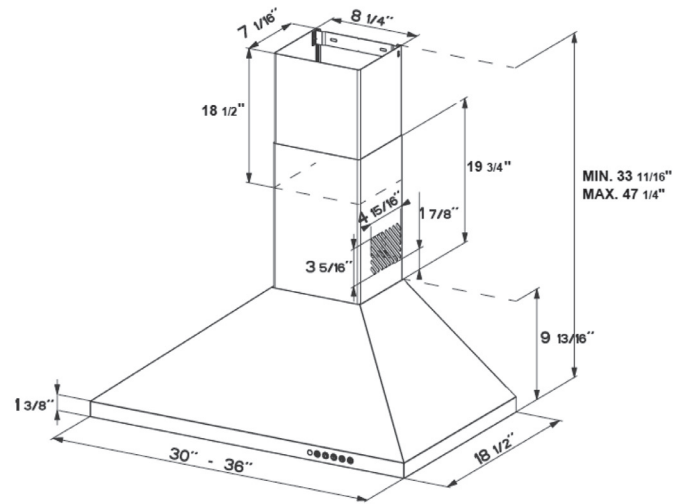

CLASSICA PLUS WALL RANGE HOOD

DIMENSIONS

SPECIFICATIONS

min. / max. ceiling height	8' 3" 11/16" - 9' 5 1/4"
convertible to ductless / recirculating	yes - kit sold separately
canopy depth / height	18 1/2" d / 9 13/16" h
high ceiling kit	yes - reaches up to 11' ceilings
controls	4 speed electronic w/ white led
lighting	2 x 1 (w) led - two level
ducting top	6" round
grease filters	dishwasher safe mesh
10 minute intensive speed	yes
15 minute auto shut off	yes
ADA compliant	yes (with remote control purchase)
power cord included	yes
AC power	320 watts / 2.7 amps