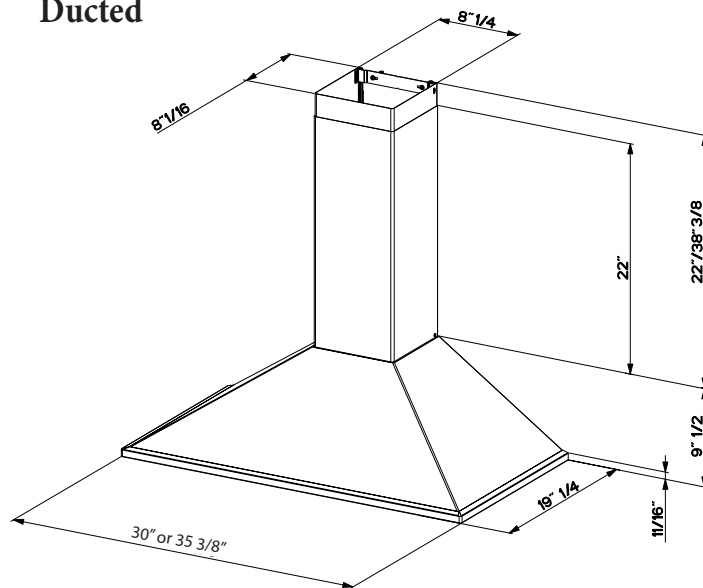

SYNTHESIS WALL RANGE HOOD

DIMENSIONS

SPECIFICATIONS

min. / max. ceiling height	7' 8 1/2" - 9' 5 7/8"
convertible to ductless / recirculating	yes - kit sold separately
canopy depth / height	19" 1/4" d | 9 1/2" h
high ceiling kit	yes - reaches up to 11' 4 1/2" ceilings
controls	4 speed push button w/ blue LED
lighting	2 x 20 (W) halogen
ducting top	6" round
grease filters	dishwasher safe mesh and optional stainless steel kit
10 minute intensive speed	yes
AC input	120 V - 60 hz
AC power (600/300 cfm)	max 370 W / 190W at | 2.1/1.6 A

PERFORMANCE (600 CFM Motor shown)

SPEED	1	2	3	BOOST
CFM	150	350	450	560
sones	2.8	4.3	6.0	7.5

ACCESSORIES

FILTER1 -

Charcoal Filter Kit

High quality charcoal filter for use when recirculating the air back into the kitchen. Filters out odor and should be replaced every 6 months.

HIGHSYNT -

High Ceiling Kit

One 39" upper chimney to replace 16 3/8" upper chimney that comes with the hood.

DUCTSYNT -

Ductless Conversion Kit

Includes: Lower chimney with holes for ducting, ductless diverter assembly, vent grates and charcoal filter.

BAFFLE2 (30") / BAFFLE3 - (36")

Baffle Filter Kit

Upgrade mesh grease filters to stainless baffle grease filters. BAFFLE2 for 30" models, BAFFLE3 for 36" models.

MUDAMPER6 / MUDAMPER8 -

Universal Make-Up Air Damper

Satisfies make-up air requirements, this kit uses an air switch to activate the make-up air damper to open and bring fresh air into the home when the hood fan is on. It then closes tightly when the hood is off. The CFM level is not reduced with this accessory.

Ducted

Ductless

WARNING! Product specifications are subject to change without notification. Consult the installation instructions before you begin installing this range hood