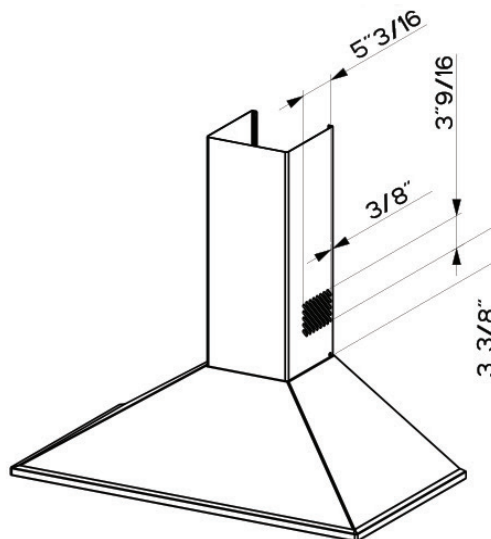

Ductless

WARNING! Product specifications are subject to change without notification. Consult the installation instructions before you begin installing this range hood