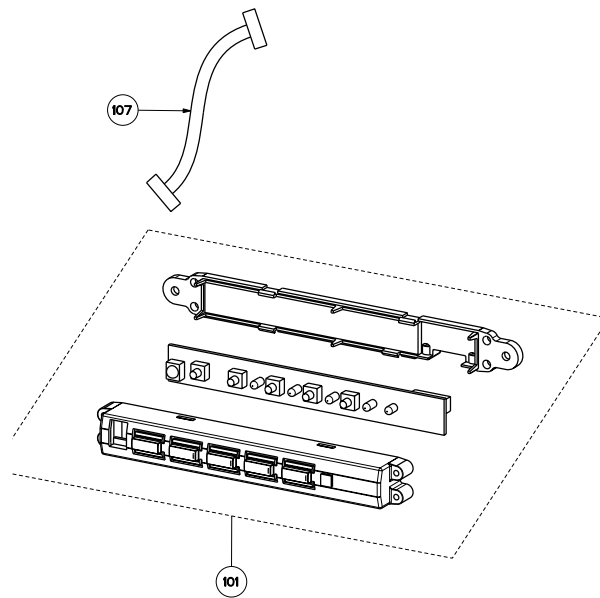

## body / switch components

	Model Number	VELV30SS / 630006508	VELV36SS / 630006509	
1	Control Board	133.0056.059	133.0056.059	1
2	Transformer	133.0052.516	133.0052.516	1
3	Grease Filters	133.0056.290	133.0056.291	30 = 2, 36 = 3
4	Halogen Lamp Kit	133.0052.793	133.0052.793	2
4	Halogen Lamp (bulb only)	133.0000.001	133.0000.001	2
5	Hinge Clips Kit	133.0078.993	133.0078.993	1
101	Switchboard Kit	133.0387.567	133.0387.567	1
107	Cable connector	133.0016.846	133.0016.846	1

# VELVET

motor / panel components

	Model Number	VELV30SS / 630006508	VELV36SS / 630006509	
Key	Description	30	36	Qty Req.
303	Capacitor	133.0056.183	133.0056.183	1
399	Motor Group	133.0056.182	133.0056.182	1
701	Hinge Pin Left	133.0017.597	133.0017.597	1
702	Hinge Pin Right	133.0057.285	133.0057.285	1
799	Silent Kit Panel	133.0056.376	133.0056.377	1

## visor components

	Model Number	VELV30SS / 630006508	VELV36SS / 630006509	
Key	Description	30	36	Qty Req.
801	Slider Guide Kit (2 in kit)	133.0056.501	133.0056.501	1
802	Microswitch Box	133.0017.651	133.0017.651	1
803	Microswitch	133.0036.581	133.0036.581	1
807	Glass slide out panel kit	133.0056.462	133.0056.463	1