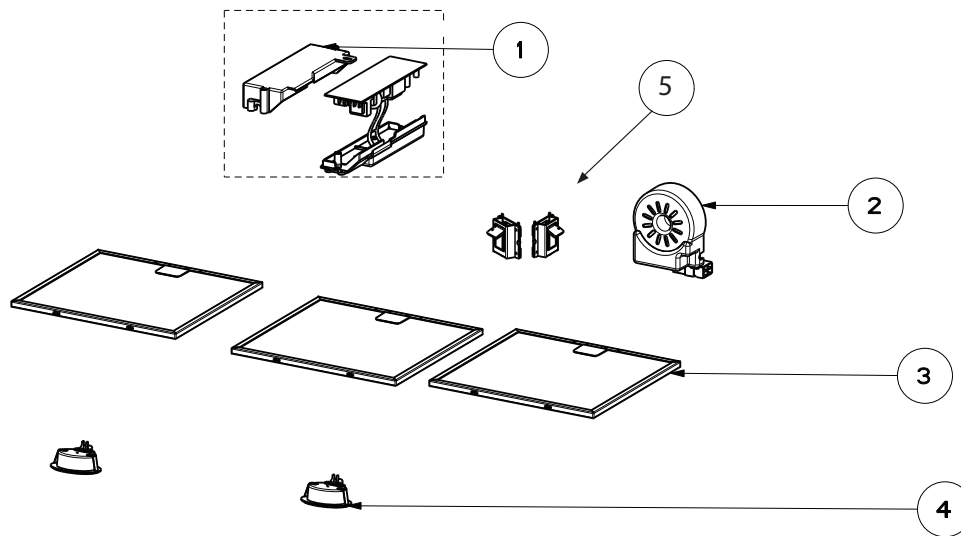

## body / switch components

	Model Number	VELV30SS / 630006508	VELV36SS / 630006509	
1	Control Board	133.0056.059	133.0056.059	1
2	Transformer	133.0052.516	133.0052.516	1
3	Grease Filters	133.0056.290	133.0056.291	30 = 2, 36 = 3
4	Halogen Lamp Kit	133.0052.793	133.0052.793	2
4	Halogen Lamp (bulb only)	133.0000.001	133.0000.001	2
5	Hinge Clips Kit	133.0078.993	133.0078.993	1
101	Switchboard Kit	133.0387.567	133.0387.567	1
107	Cable connector	133.0016.846	133.0016.846	1

# VELVET

motor / panel components

	Model Number	VELV30SS / 630006508	VELV36SS / 630006509	
Key	Description	30	36	Qty Req.
303	Capacitor	133.0056.183	133.0056.183	1
399	Motor Group	133.0056.182	133.0056.182	1
701	Hinge Pin Left	133.0017.597	133.0017.597	1
702	Hinge Pin Right	133.0057.285	133.0057.285	1
799	Silent Kit Panel	133.0056.376	133.0056.377	1

## visor components

	Model Number	VELV30SS / 630006508	VELV36SS / 630006509	
Key	Description	30	36	Qty Req.
801	Slider Guide Kit (2 in kit)	133.0056.501	133.0056.501	1
802	Microswitch Box	133.0017.651	133.0017.651	1
803	Microswitch	133.0036.581	133.0036.581	1
807	Glass slide out panel kit	133.0056.462	133.0056.463	1