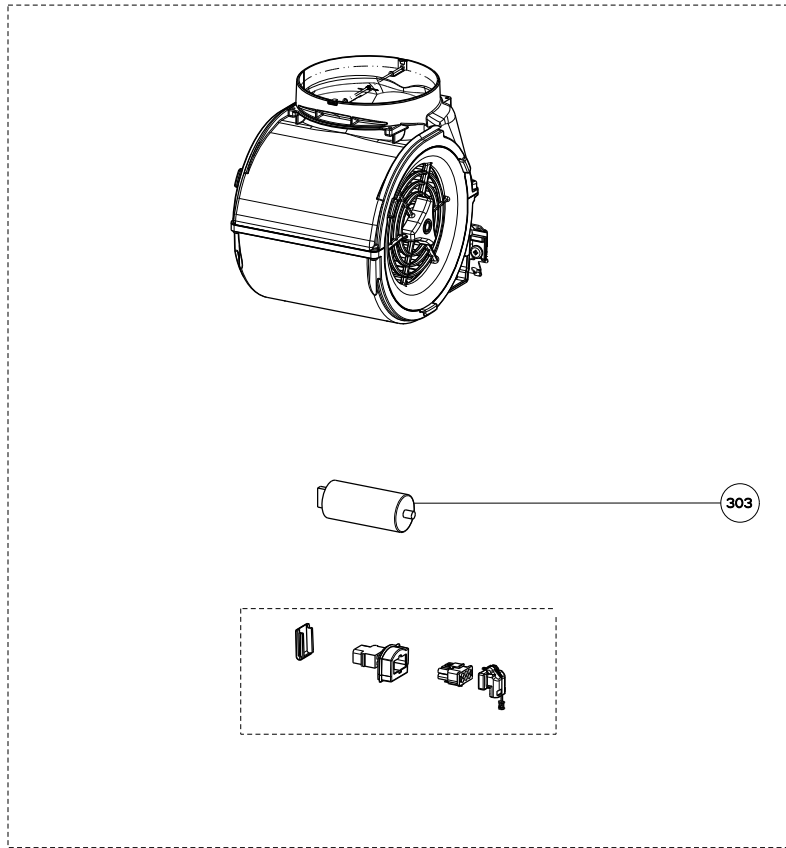

## body / switch components

	Model Number	VELV30SS / 630006508	VELV36SS / 630006509	
1	Control Board	133.0056.059	133.0056.059	1
2	Transformer	133.0052.516	133.0052.516	1
3	Grease Filters	133.0056.290	133.0056.291	30 = 2, 36 = 3
4	Halogen Lamp Kit	133.0052.793	133.0052.793	2
4	Halogen Lamp (bulb only)	133.0000.001	133.0000.001	2
5	Hinge Clips Kit	133.0078.993	133.0078.993	1
101	Switchboard Kit	133.0387.567	133.0387.567	1
107	Cable connector	133.0016.846	133.0016.846	1

# VELVET

motor / panel components

	Model Number	VELV30SS / 630006508	VELV36SS / 630006509	
Key	Description	30	36	Qty Req.
303	Capacitor	133.0056.183	133.0056.183	1
399	Motor Group	133.0056.182	133.0056.182	1
701	Hinge Pin Left	133.0017.597	133.0017.597	1
702	Hinge Pin Right	133.0057.285	133.0057.285	1
799	Silent Kit Panel	133.0056.376	133.0056.377	1

## visor components

	Model Number	VELV30SS / 630006508	VELV36SS / 630006509	
Key	Description	30	36	Qty Req.
801	Slider Guide Kit (2 in kit)	133.0056.501	133.0056.501	1
802	Microswitch Box	133.0017.651	133.0017.651	1
803	Microswitch	133.0036.581	133.0036.581	1
807	Glass slide out panel kit	133.0056.462	133.0056.463	1