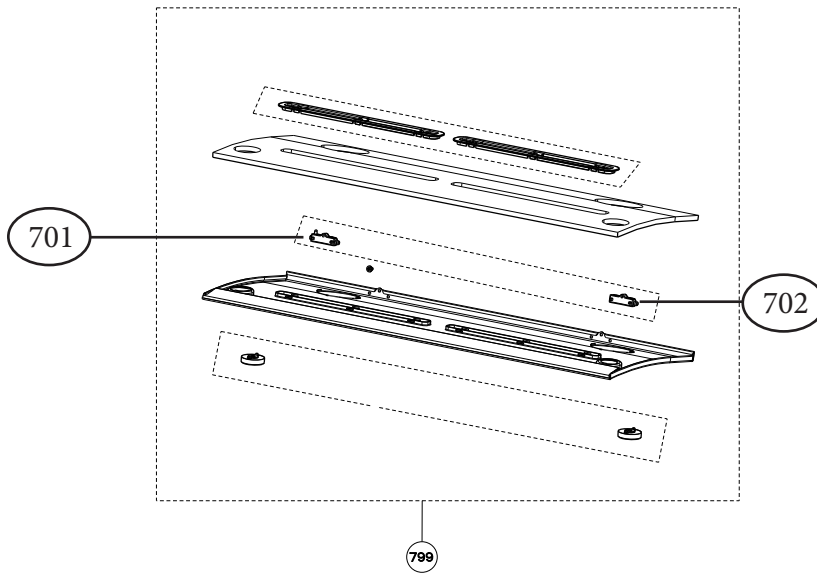

## body / switch components

	Model Number	VELV30SS / 630006508	VELV36SS / 630006509	
1	Control Board	133.0056.059	133.0056.059	1
2	Transformer	133.0052.516	133.0052.516	1
3	Grease Filters	133.0056.290	133.0056.291	30 = 2, 36 = 3
4	Halogen Lamp Kit	133.0052.793	133.0052.793	2
4	Halogen Lamp (bulb only)	133.0000.001	133.0000.001	2
5	Hinge Clips Kit	133.0078.993	133.0078.993	1
101	Switchboard Kit	133.0387.567	133.0387.567	1
107	Cable connector	133.0016.846	133.0016.846	1

# VELVET

motor / panel components

	Model Number	VELV30SS / 630006508	VELV36SS / 630006509	
Key	Description	30	36	Qty Req.
303	Capacitor	133.0056.183	133.0056.183	1
399	Motor Group	133.0056.182	133.0056.182	1
701	Hinge Pin Left	133.0017.597	133.0017.597	1
702	Hinge Pin Right	133.0057.285	133.0057.285	1
799	Silent Kit Panel	133.0056.376	133.0056.377	1

## visor components

	Model Number	VELV30SS / 630006508	VELV36SS / 630006509	
Key	Description	30	36	Qty Req.
801	Slider Guide Kit (2 in kit)	133.0056.501	133.0056.501	1
802	Microswitch Box	133.0017.651	133.0017.651	1
803	Microswitch	133.0036.581	133.0036.581	1
807	Glass slide out panel kit	133.0056.462	133.0056.463	1