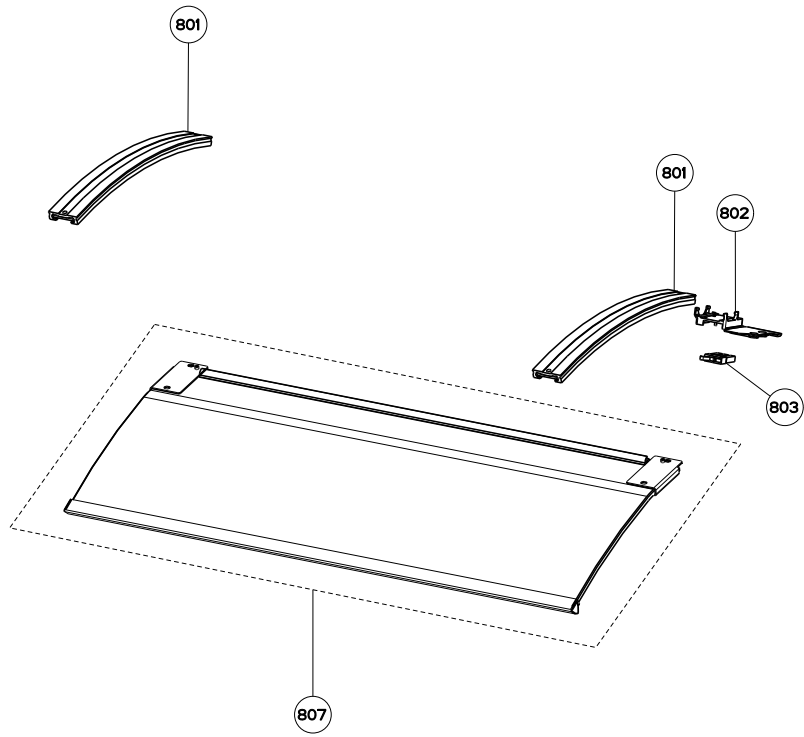

## body / switch components

	Model Number	VELV30SS / 630006508	VELV36SS / 630006509	
1	Control Board	133.0056.059	133.0056.059	1
2	Transformer	133.0052.516	133.0052.516	1
3	Grease Filters	133.0056.290	133.0056.291	30 = 2, 36 = 3
4	Halogen Lamp Kit	133.0052.793	133.0052.793	2
4	Halogen Lamp (bulb only)	133.0000.001	133.0000.001	2
5	Hinge Clips Kit	133.0078.993	133.0078.993	1
101	Switchboard Kit	133.0387.567	133.0387.567	1
107	Cable connector	133.0016.846	133.0016.846	1

# VELVET

motor / panel components

	Model Number	VELV30SS / 630006508	VELV36SS / 630006509	
Key	Description	30	36	Qty Req.
303	Capacitor	133.0056.183	133.0056.183	1
399	Motor Group	133.0056.182	133.0056.182	1
701	Hinge Pin Left	133.0017.597	133.0017.597	1
702	Hinge Pin Right	133.0057.285	133.0057.285	1
799	Silent Kit Panel	133.0056.376	133.0056.377	1

## visor components

	Model Number	VELV30SS / 630006508	VELV36SS / 630006509	
Key	Description	30	36	Qty Req.
801	Slider Guide Kit (2 in kit)	133.0056.501	133.0056.501	1
802	Microswitch Box	133.0017.651	133.0017.651	1
803	Microswitch	133.0036.581	133.0036.581	1
807	Glass slide out panel kit	133.0056.462	133.0056.463	1