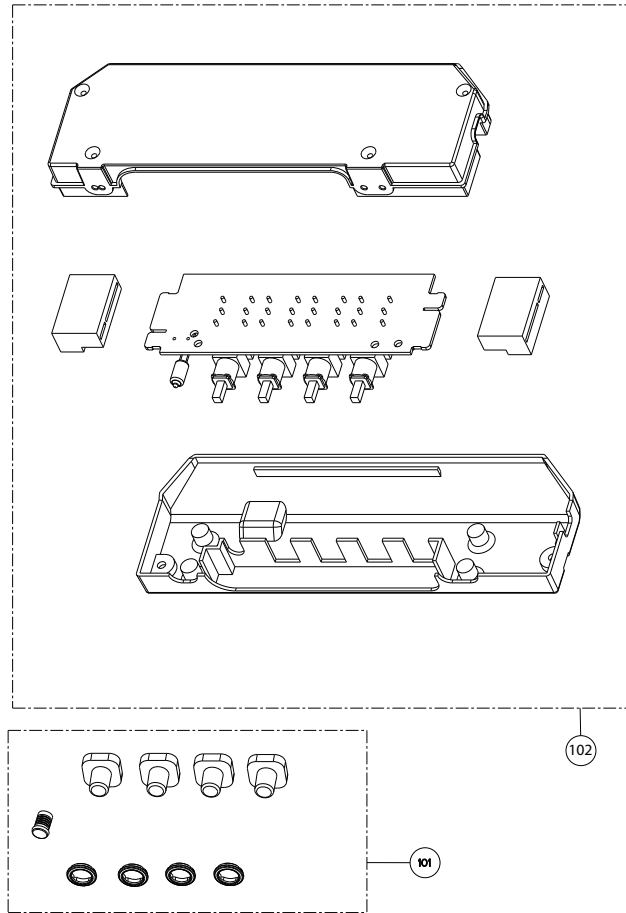

JEWEL

body components

	Model Number	630006506	630006507	
Key	Description	24 / 30	36	Qty Req.
3	Grease Filter	133.0055.977	133.0055.977	24" / 30" = 2, 36" = 3
7	Slide Guide Button Kit (2 in kit)	133.0055.978	133.0055.978	1
9	Slide Guides	133.0055.979	133.0055.979	1
12	Hinge Kit (4 in kit)	133.0055.980	133.0055.980	1
27	Damper	133.0055.994	133.0055.994	1
31	Microswitch	133.0055.995	133.0055.995	1
32	Microswitch Cover	133.0055.996	133.0055.996	1
35	Transformer Kit	133.0052.516	133.0052.516	1
44	Lamp Holder	133.0052.517	133.0052.517	2
46	Halogen Lamp	133.0046.418	133.0046.418	2

JEWEL

motor components

	Model Number	630006506	630006507	
Key	Description	24 / 30	36	Qty Req.
399	Motor Group	133.0055.998	133.0055.998	1
303	Capacitor	133.0060.648	133.0060.648	1

JEWEL

control group

	Model Number	630006506	630006507	
Key	Description	24 / 30	36	Qty Req.
101	Button and trim ring kit	133.0055.999	133.0055.999	1
102	Switch Kit	133.0052.515	133.0052.515	1

JEWEL

mounting hardware

	Model Number	630006506	630006507	
Key	Description	24 / 30	36	Qty Req.
	Mounting Kit Jewel	133.0084.477	133.0084.477	6
A	Wall Mounting Screws			6
B	Faceplate Screws			7
C	Mounting Bracket			2
D	Safety Bracket			2