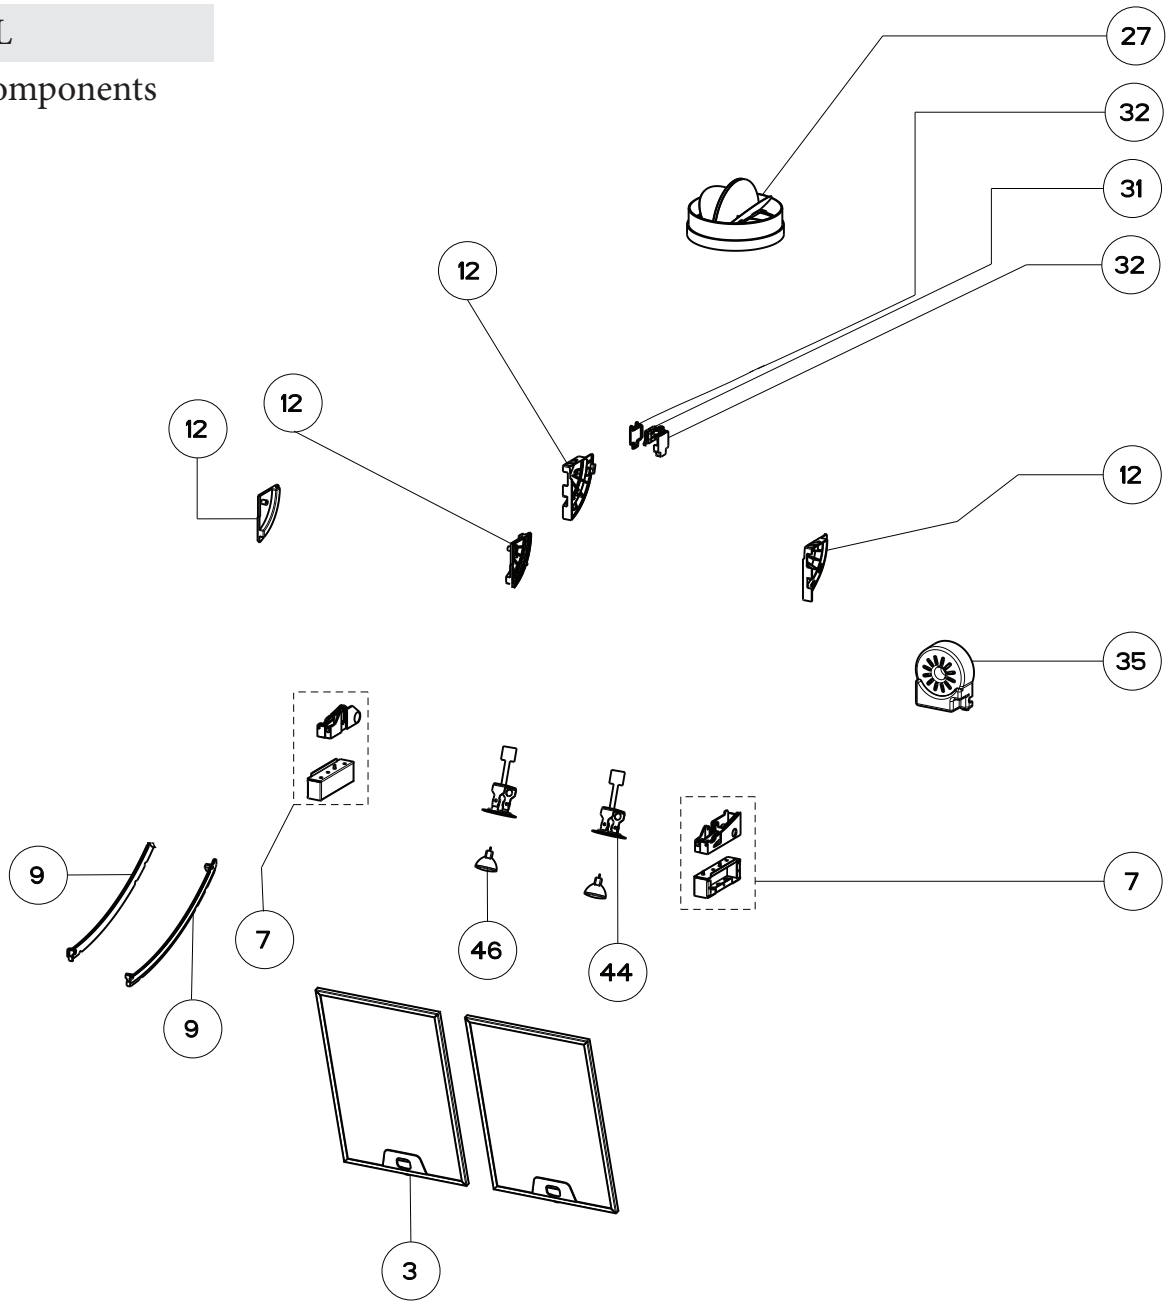

JEWEL

body components

	Model Number	630006506	630006507	
Key	Description	24 / 30	36	Qty Req.
3	Grease Filter	133.0055.977	133.0055.977	24" / 30" = 2, 36" = 3
7	Slide Guide Button Kit (2 in kit)	133.0055.978	133.0055.978	1
9	Slide Guides	133.0055.979	133.0055.979	1
12	Hinge Kit (4 in kit)	133.0055.980	133.0055.980	1
27	Damper	133.0055.994	133.0055.994	1
31	Microswitch	133.0055.995	133.0055.995	1
32	Microswitch Cover	133.0055.996	133.0055.996	1
35	Transformer Kit	133.0052.516	133.0052.516	1
44	Lamp Holder	133.0052.517	133.0052.517	2
46	Halogen Lamp	133.0046.418	133.0046.418	2

JEWEL

motor components

	Model Number	630006506	630006507	
Key	Description	24 / 30	36	Qty Req.
399	Motor Group	133.0055.998	133.0055.998	1
303	Capacitor	133.0060.648	133.0060.648	1

JEWEL

control group

	Model Number	630006506	630006507	
Key	Description	24 / 30	36	Qty Req.
101	Button and trim ring kit	133.0055.999	133.0055.999	1
102	Switch Kit	133.0052.515	133.0052.515	1

JEWEL

mounting hardware

	Model Number	630006506	630006507	
Key	Description	24 / 30	36	Qty Req.
	Mounting Kit Jewel	133.0084.477	133.0084.477	6
A	Wall Mounting Screws			6
B	Faceplate Screws			7
C	Mounting Bracket			2
D	Safety Bracket			2