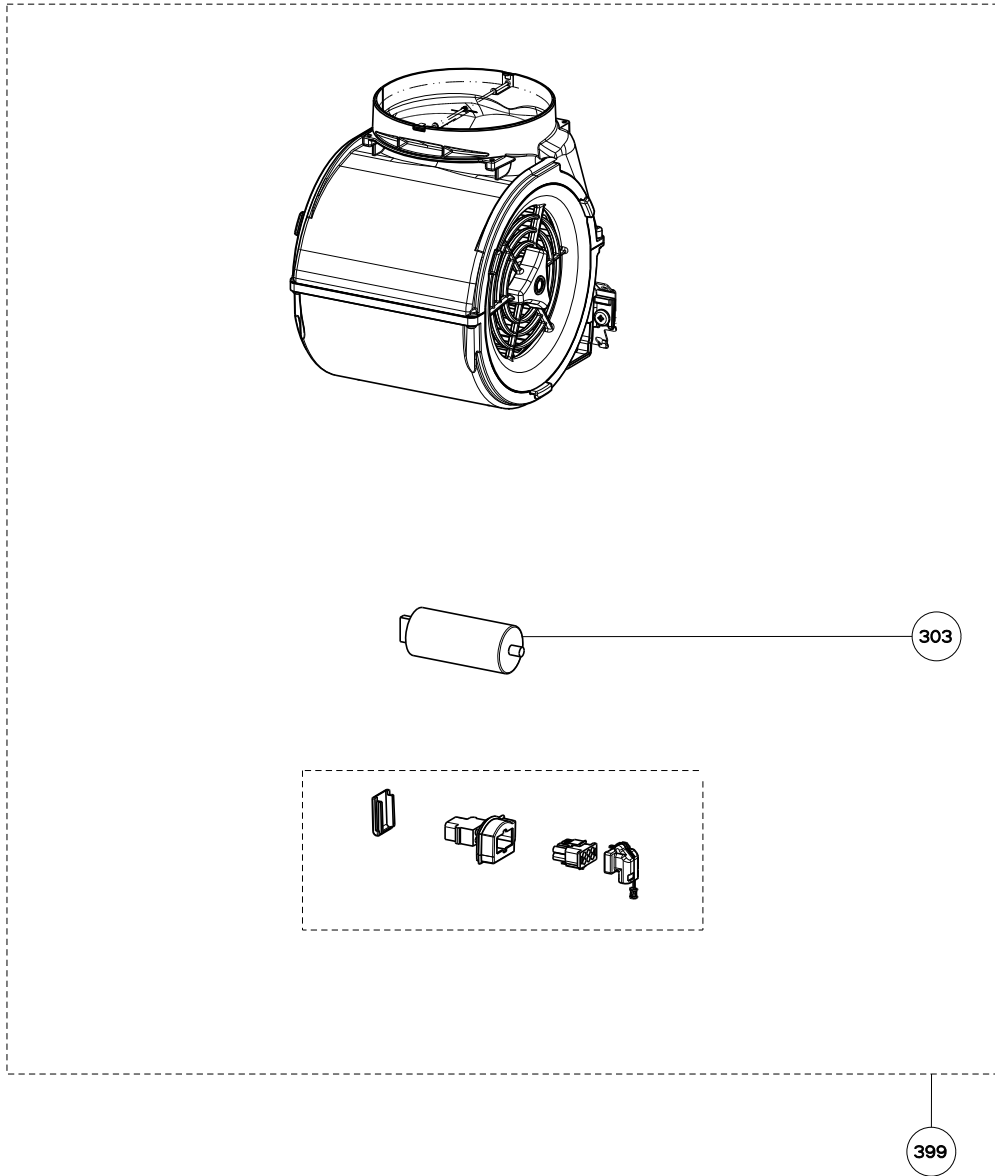

JEWEL

body components

	Model Number	630006506	630006507	
Key	Description	24 / 30	36	Qty Req.
3	Grease Filter	133.0055.977	133.0055.977	24" / 30" = 2, 36" = 3
7	Slide Guide Button Kit (2 in kit)	133.0055.978	133.0055.978	1
9	Slide Guides	133.0055.979	133.0055.979	1
12	Hinge Kit (4 in kit)	133.0055.980	133.0055.980	1
27	Damper	133.0055.994	133.0055.994	1
31	Microswitch	133.0055.995	133.0055.995	1
32	Microswitch Cover	133.0055.996	133.0055.996	1
35	Transformer Kit	133.0052.516	133.0052.516	1
44	Lamp Holder	133.0052.517	133.0052.517	2
46	Halogen Lamp	133.0046.418	133.0046.418	2

JEWEL

motor components

	Model Number	630006506	630006507	
Key	Description	24 / 30	36	Qty Req.
399	Motor Group	133.0055.998	133.0055.998	1
303	Capacitor	133.0060.648	133.0060.648	1

JEWEL

control group

	Model Number	630006506	630006507	
Key	Description	24 / 30	36	Qty Req.
101	Button and trim ring kit	133.0055.999	133.0055.999	1
102	Switch Kit	133.0052.515	133.0052.515	1

JEWEL

mounting hardware

	Model Number	630006506	630006507	
Key	Description	24 / 30	36	Qty Req.
	Mounting Kit Jewel	133.0084.477	133.0084.477	6
A	Wall Mounting Screws			6
B	Faceplate Screws			7
C	Mounting Bracket			2
D	Safety Bracket			2