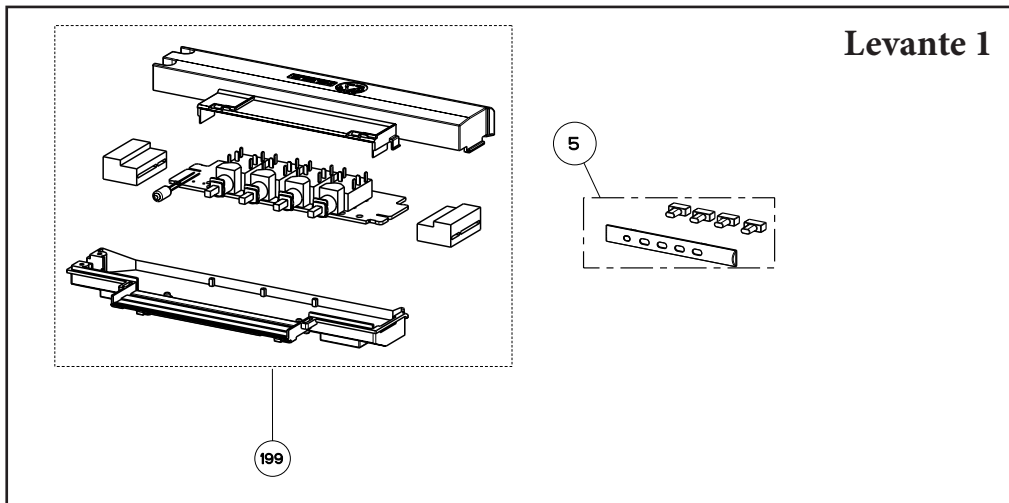

# LEVANTE 1 AND 2

## body components

	Model Number	LEVA24WH300-B LEVA24SS300-B	LEVA30WH300-B LEVA30BK300-B LEVA30SS300-B	LEVA36WH300-B LEVA36BK300-B LEVA36SS300-B	LEVT30SS400-B	LEVT36SS400-B	
Key	Description	24	30	36	30 Stainless	36 Stainless	Qty Req.
1	Grease Filter	133.0380.473	133.0380.474	133.0380.476	133.0380.472	133.0380.475	2
3	Motor Plate Air Deflector	133.0486.877	133.0486.877	133.0486.877	133.0486.877	133.0486.877	1
9	Motor	133.0380.477	133.0380.477	133.0380.477	133.0380.480	133.0380.480	1
14	Halogen Lamp 35W GU10	133.0380.488	133.0380.488	133.0380.488	133.0380.488	133.0380.488	2
15	Impeller	133.0380.490	133.0380.490	133.0380.490	133.0380.490	133.0380.490	1
21	Lampholder	133.0380.507	133.0380.507	133.0380.507	133.0380.507	133.0380.507	2
22	Spotlight Ring	133.0380.508	133.0380.508	133.0380.508	133.0380.508	133.0380.508	2
23	Motor Protection Grid	133.0435.565	133.0435.565	133.0435.565	133.0435.565	133.0435.565	1
24	Damper (Rectangular)	133.0391.292	133.0391.292	133.0391.292	133.0391.292	133.0391.292	1
25	Hardware Kit	133.0000.002	133.0000.002	133.0000.002	133.0000.002	133.0000.002	1

# LEVANTE 1 AND 2

switch components

		<u>LEVANTE 1</u>			<u>LEVANTE 2</u>		
	Model Number	LEVA24WH300-B LEVA30WH300-B LEVA36WH300-B	LEVA30BK300-B LEVA36BK300-B	LEVA24SS300-B LEVA30SS300-B LEVA36SS300-B	LEVT30SS400-B	LEVT36SS400-B	
Key	Description	White	Black	Stainless	30 Stainless	36 Stainless	Qty Req.
5	Levante 1 Control Button Kit	133.0380.481	133.0084.930	133.0380.479			1
199	Levante 1 Control Board Kit	133.0380.471	133.0380.471	133.0380.471			1
101	Levante 2 Control Button Kit				133.0380.478	133.0380.478	1
190	Levante 2 Control Board Kit				133.0381.773	133.0381.773	1