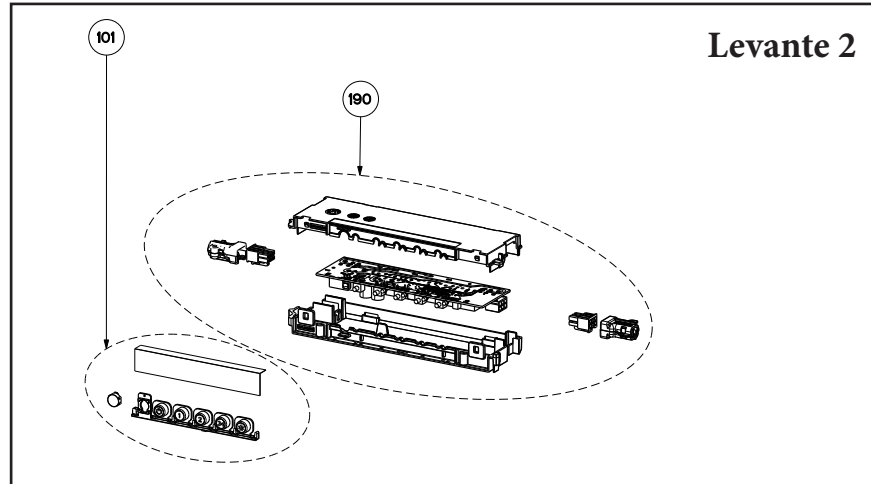

# LEVANTE 1 AND 2

## body components

	Model Number	LEVA24WH300-B LEVA24SS300-B	LEVA30WH300-B LEVA30BK300-B LEVA30SS300-B	LEVA36WH300-B LEVA36BK300-B LEVA36SS300-B	LEVT30SS400-B	LEVT36SS400-B	
Key	Description	24	30	36	30 Stainless	36 Stainless	Qty Req.
1	Grease Filter	133.0380.473	133.0380.474	133.0380.476	133.0380.472	133.0380.475	2
3	Motor Plate Air Deflector	133.0486.877	133.0486.877	133.0486.877	133.0486.877	133.0486.877	1
9	Motor	133.0380.477	133.0380.477	133.0380.477	133.0380.480	133.0380.480	1
14	Halogen Lamp 35W GU10	133.0380.488	133.0380.488	133.0380.488	133.0380.488	133.0380.488	2
15	Impeller	133.0380.490	133.0380.490	133.0380.490	133.0380.490	133.0380.490	1
21	Lampholder	133.0380.507	133.0380.507	133.0380.507	133.0380.507	133.0380.507	2
22	Spotlight Ring	133.0380.508	133.0380.508	133.0380.508	133.0380.508	133.0380.508	2
23	Motor Protection Grid	133.0435.565	133.0435.565	133.0435.565	133.0435.565	133.0435.565	1
24	Damper (Rectangular)	133.0391.292	133.0391.292	133.0391.292	133.0391.292	133.0391.292	1
25	Hardware Kit	133.0000.002	133.0000.002	133.0000.002	133.0000.002	133.0000.002	1

# LEVANTE 1 AND 2

switch components

		<u>LEVANTE 1</u>			<u>LEVANTE 2</u>		
	Model Number	LEVA24WH300-B LEVA30WH300-B LEVA36WH300-B	LEVA30BK300-B LEVA36BK300-B	LEVA24SS300-B LEVA30SS300-B LEVA36SS300-B	LEVT30SS400-B	LEVT36SS400-B	
Key	Description	White	Black	Stainless	30 Stainless	36 Stainless	Qty Req.
5	Levante 1 Control Button Kit	133.0380.481	133.0084.930	133.0380.479			1
199	Levante 1 Control Board Kit	133.0380.471	133.0380.471	133.0380.471			1
101	Levante 2 Control Button Kit				133.0380.478	133.0380.478	1
190	Levante 2 Control Board Kit				133.0381.773	133.0381.773	1