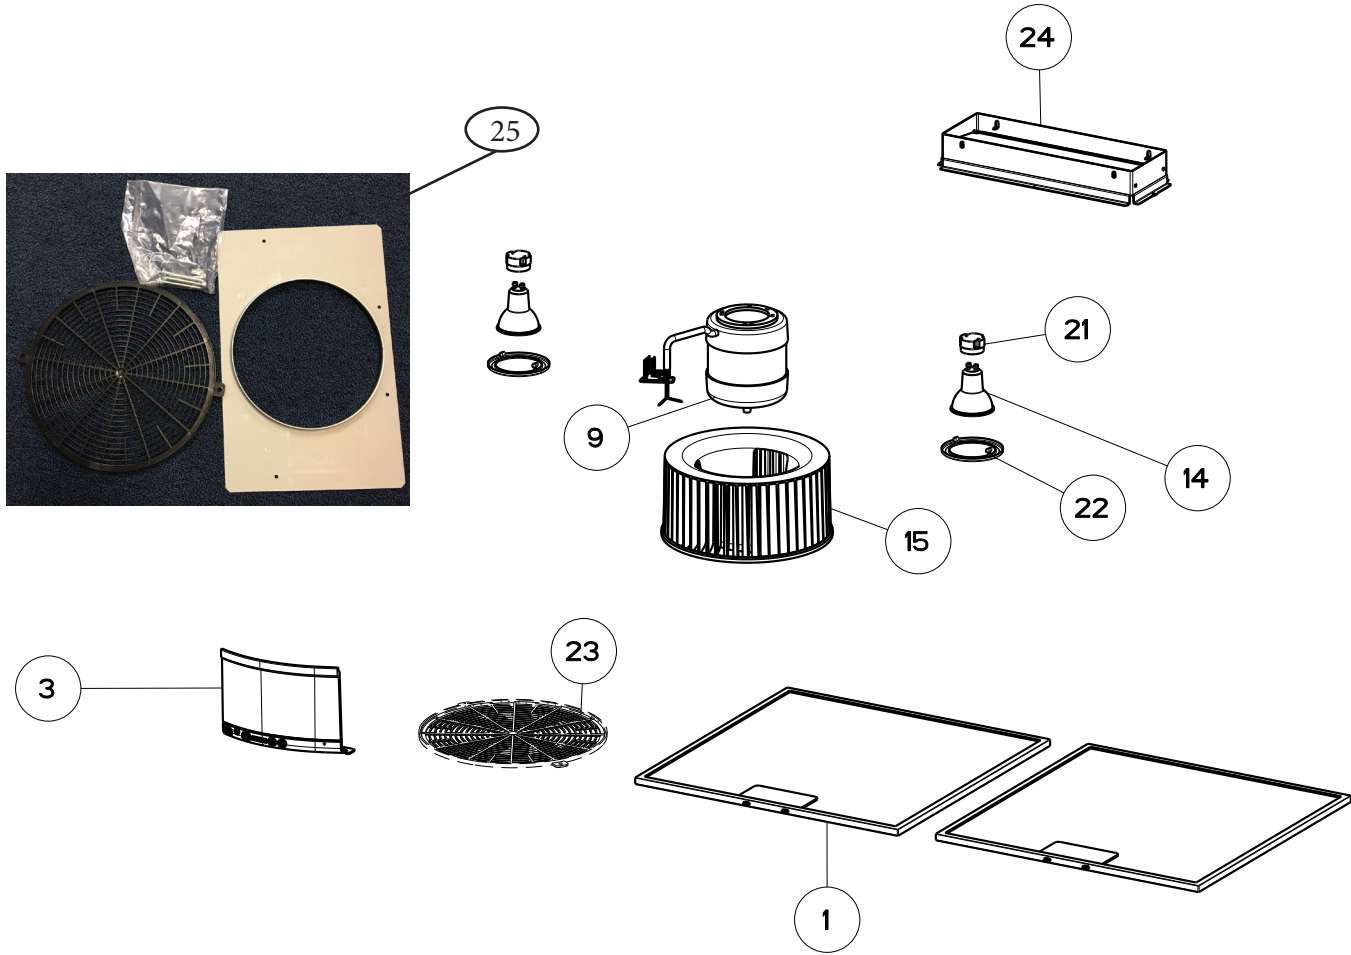

# LEVANTE 1 AND 2

## body components

	Model Number	LEVA24WH300-B LEVA24SS300-B	LEVA30WH300-B LEVA30BK300-B LEVA30SS300-B	LEVA36WH300-B LEVA36BK300-B LEVA36SS300-B	LEVT30SS400-B	LEVT36SS400-B	
Key	Description	24	30	36	30 Stainless	36 Stainless	Qty Req.
1	Grease Filter	133.0380.473	133.0380.474	133.0380.476	133.0380.472	133.0380.475	2
3	Motor Plate Air Deflector	133.0486.877	133.0486.877	133.0486.877	133.0486.877	133.0486.877	1
9	Motor	133.0380.477	133.0380.477	133.0380.477	133.0380.480	133.0380.480	1
14	Halogen Lamp 35W GU10	133.0380.488	133.0380.488	133.0380.488	133.0380.488	133.0380.488	2
15	Impeller	133.0380.490	133.0380.490	133.0380.490	133.0380.490	133.0380.490	1
21	Lampholder	133.0380.507	133.0380.507	133.0380.507	133.0380.507	133.0380.507	2
22	Spotlight Ring	133.0380.508	133.0380.508	133.0380.508	133.0380.508	133.0380.508	2
23	Motor Protection Grid	133.0435.565	133.0435.565	133.0435.565	133.0435.565	133.0435.565	1
24	Damper (Rectangular)	133.0391.292	133.0391.292	133.0391.292	133.0391.292	133.0391.292	1
25	Hardware Kit	133.0000.002	133.0000.002	133.0000.002	133.0000.002	133.0000.002	1

# LEVANTE 1 AND 2

switch components

		<u>LEVANTE 1</u>			<u>LEVANTE 2</u>		
	Model Number	LEVA24WH300-B LEVA30WH300-B LEVA36WH300-B	LEVA30BK300-B LEVA36BK300-B	LEVA24SS300-B LEVA30SS300-B LEVA36SS300-B	LEVT30SS400-B	LEVT36SS400-B	
Key	Description	White	Black	Stainless	30 Stainless	36 Stainless	Qty Req.
5	Levante 1 Control Button Kit	133.0380.481	133.0084.930	133.0380.479			1
199	Levante 1 Control Board Kit	133.0380.471	133.0380.471	133.0380.471			1
101	Levante 2 Control Button Kit				133.0380.478	133.0380.478	1
190	Levante 2 Control Board Kit				133.0381.773	133.0381.773	1