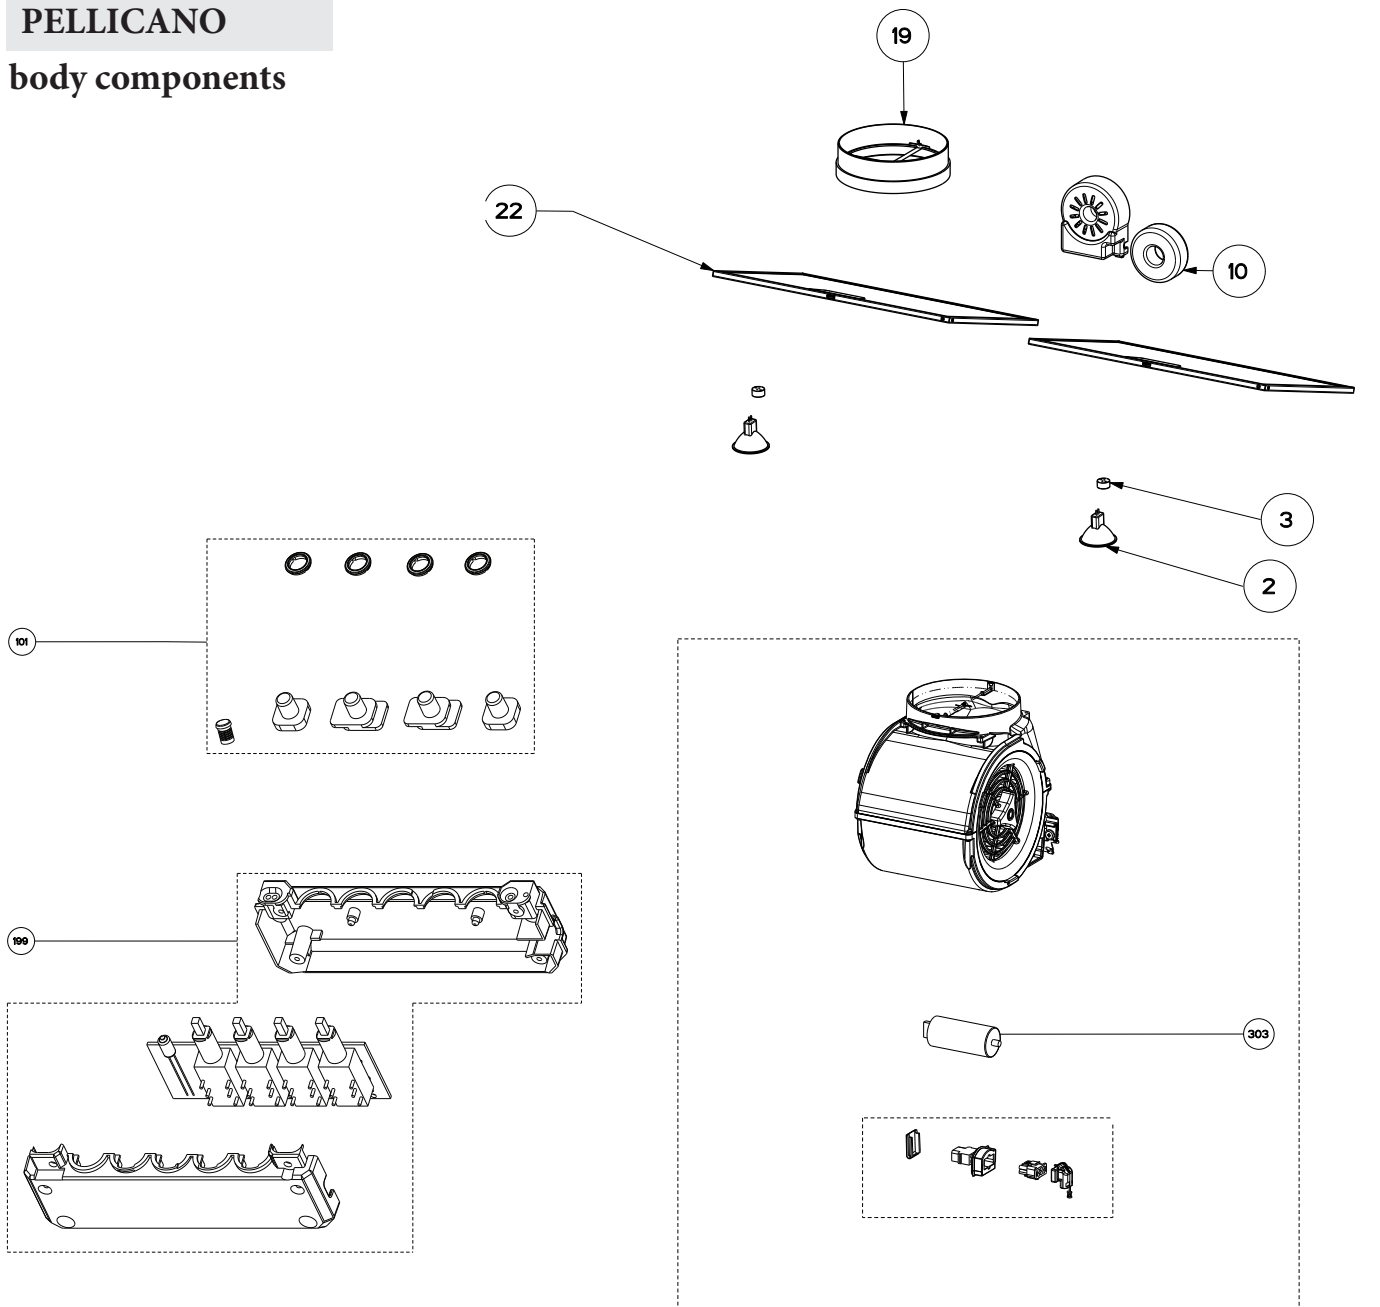

# PELLICANO

## body components

	Model Number	PELL30SS	PELL36SS	
Key	Description	30 Stainless	36 Stainless	Qty Req.
2	Halogen lamp	133.0017.669	133.0017.669	2
3	Lamp holder	133.0076.264	133.0076.264	2
10	Transformer kit	133.0052.516	133.0052.516	1
19	Damper	133.0055.994	133.0055.994	1
22	Grease filter	133.0182.006	133.0182.007	2
50	Mounting Kit Undercounter	133.0084.482	133.0084.482	1
101	Button and trim ring kit	133.0017.102	133.0017.102	1
101	Button and trim ring kit (Serial # begins with 4)	133.0311.892	133.0311.892	1
199	Switchboard kit	133.0062.137	133.0062.137	1
199	Switchboard kit (Serial # begins with 4)	133.0056.179	133.0056.179	1
303	Capacitor	133.0060.648	133.0060.648	1
399	Motor group (9 prong connector)	133.0174.148	133.0174.148	1
399	Motor group (6 prong connector)	133.0061.564	133.0061.564	1