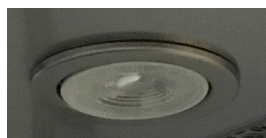

AVAILABLE MODELS

Model #	Size / Color	Motor Class (CFM)	Sound Levels (sones)
LEVL30SS400	30 Stainless	400 CFM	3.9 - 7.3 sones
LEVL36SS400	36 Stainless	400 CFM	3.9 - 7.3 sones

NOTE: Levante 2 PLUS LEVL does not convert to recirculating / ductless

Levante 2 (LEVT) IS convertible to ductless

KEY FEATURES

Back-lit electronic controls

Back-lit electronic controls with a White LED light to indicate the current speed

LED Lights

Energy efficient 5 watt LED lighting

Remote Control (optional)

Control all features of the hood from the convenience of a wireless remote control (sold separately)

Stainless Mesh grease filters

Dishwasher safe stainless covered mesh grease filters capture grease and allow for easy clean