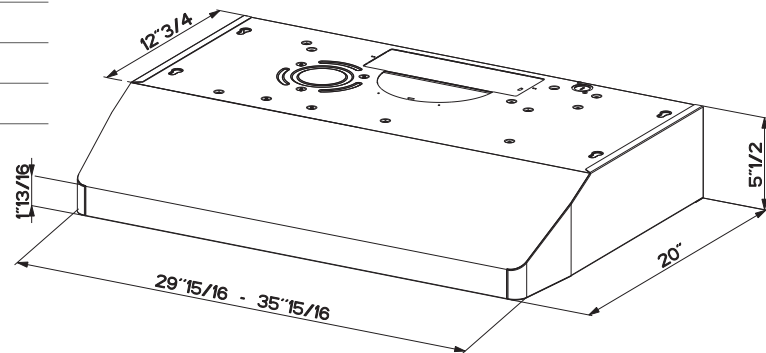

LEVANTE 2+

UNDER CABINET RANGE HOOD

FABER
AIR MATTERS

DIMENSIONS

depth / height	20" d / 5 1/2" h
convertible to ductless / recirculating	NO - Ducted ONLY
controls	4 speed electronic w/ white led
lighting	2 x 5 (w) LED - one level
ducting top / rear (back)	7" round (top) / 3 1/4" x 10" (top or back)
grease filters	dishwasher safe stainless mesh
10 minute intensive speed	yes
Make up air compliant	yes - 400 CFM and under (check codes)
15 minute auto shut off	yes
ADA compliant	yes (with remote control purchase)
AC power	350 watts / 2.9 amps

PERFORMANCE

SPEED	1	2	3	BOOST
CFM	150	250	350	390
Sones	3.9	5.0	6.0	7.3

Top View