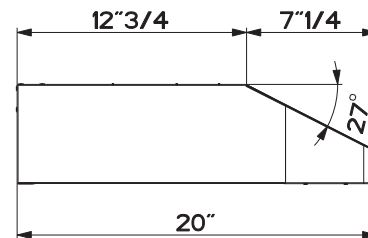

PERFORMANCE

SPEED	1	2	3	BOOST
CFM	150	250	350	390
Sones	3.9	5.0	6.0	7.3

Top View

Front View

Side View

ACCESSORIES

REMORIG - Remote Control

Control all features of the hood from the convenience of a wireless remote control