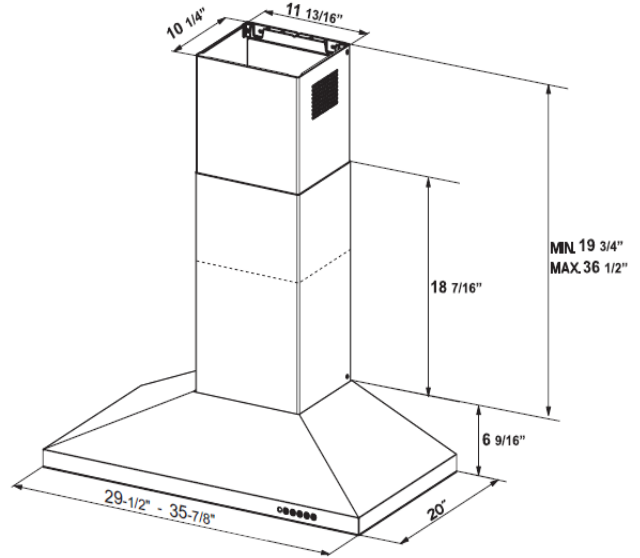

Ducted / Ductless

PERFORMANCE

SPEED	1	2	3	BOOST
CFM	150	295	395	560
Sones	2.8	4.3	6.0	7.5

MIN / MAX CEILING HEIGHTS

	DUCTED	RECIRC	HIGH CEILING
Min @ 24" OFF	7' 2 5/16"	7' 7 1/16"	9' 1 9/16"
Max @ 30" OFF	9' 1/16"	9' 1/16"	11' 2 5/8"

ACCESSORIES

FILTER2 - Charcoal Filter Kit

High quality charcoal filter for use when recirculating the air back into the kitchen. Filters out odor and should be replaced every 6 months.

MUDAMPER6 / MUDAMPER8 - Universal Make-Up Air Damper

Satisfies make-up air requirements, this kit uses an air switch to activate the make-up air damper to open and bring fresh air into the home when the hood fan is on. It then closes tightly when the hood is off. The CFM level is not reduced with this accessory.

HIGH3 - High Ceiling Chimney Kit

Extends the chimney for high ceilings up to 11' 4"

REMCTRL2- Remote Control

Control all features of the hood from the convenience of a wireless remote control.

DUCT4

Ductless Conversion Kit

To convert the Dama to ductless, this kit includes charcoal filters and a diverter to send the air thru the side grates on the upper chimney.

WIREBOX - Fixed Wiring Box

Replace the power cord with a hard wired box to power the range hood.

MESH2 / MESH3 - Mesh Grease Filter (30", 36")

Replace baffle filters with mesh filters