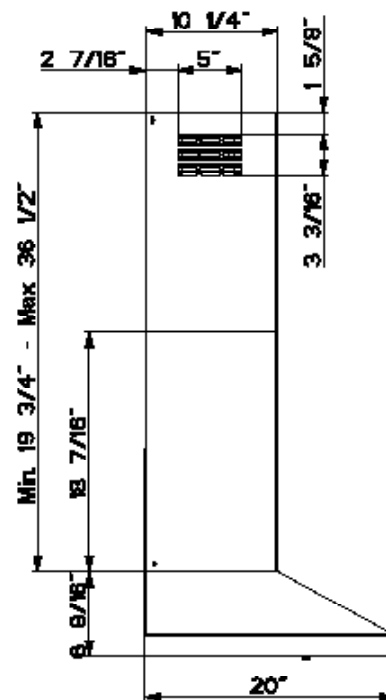

Side

WARNING! Product specifications are subject to change without notification. Consult the installation instructions before you begin installing this range hood. * Check local make up air codes for guidelines.