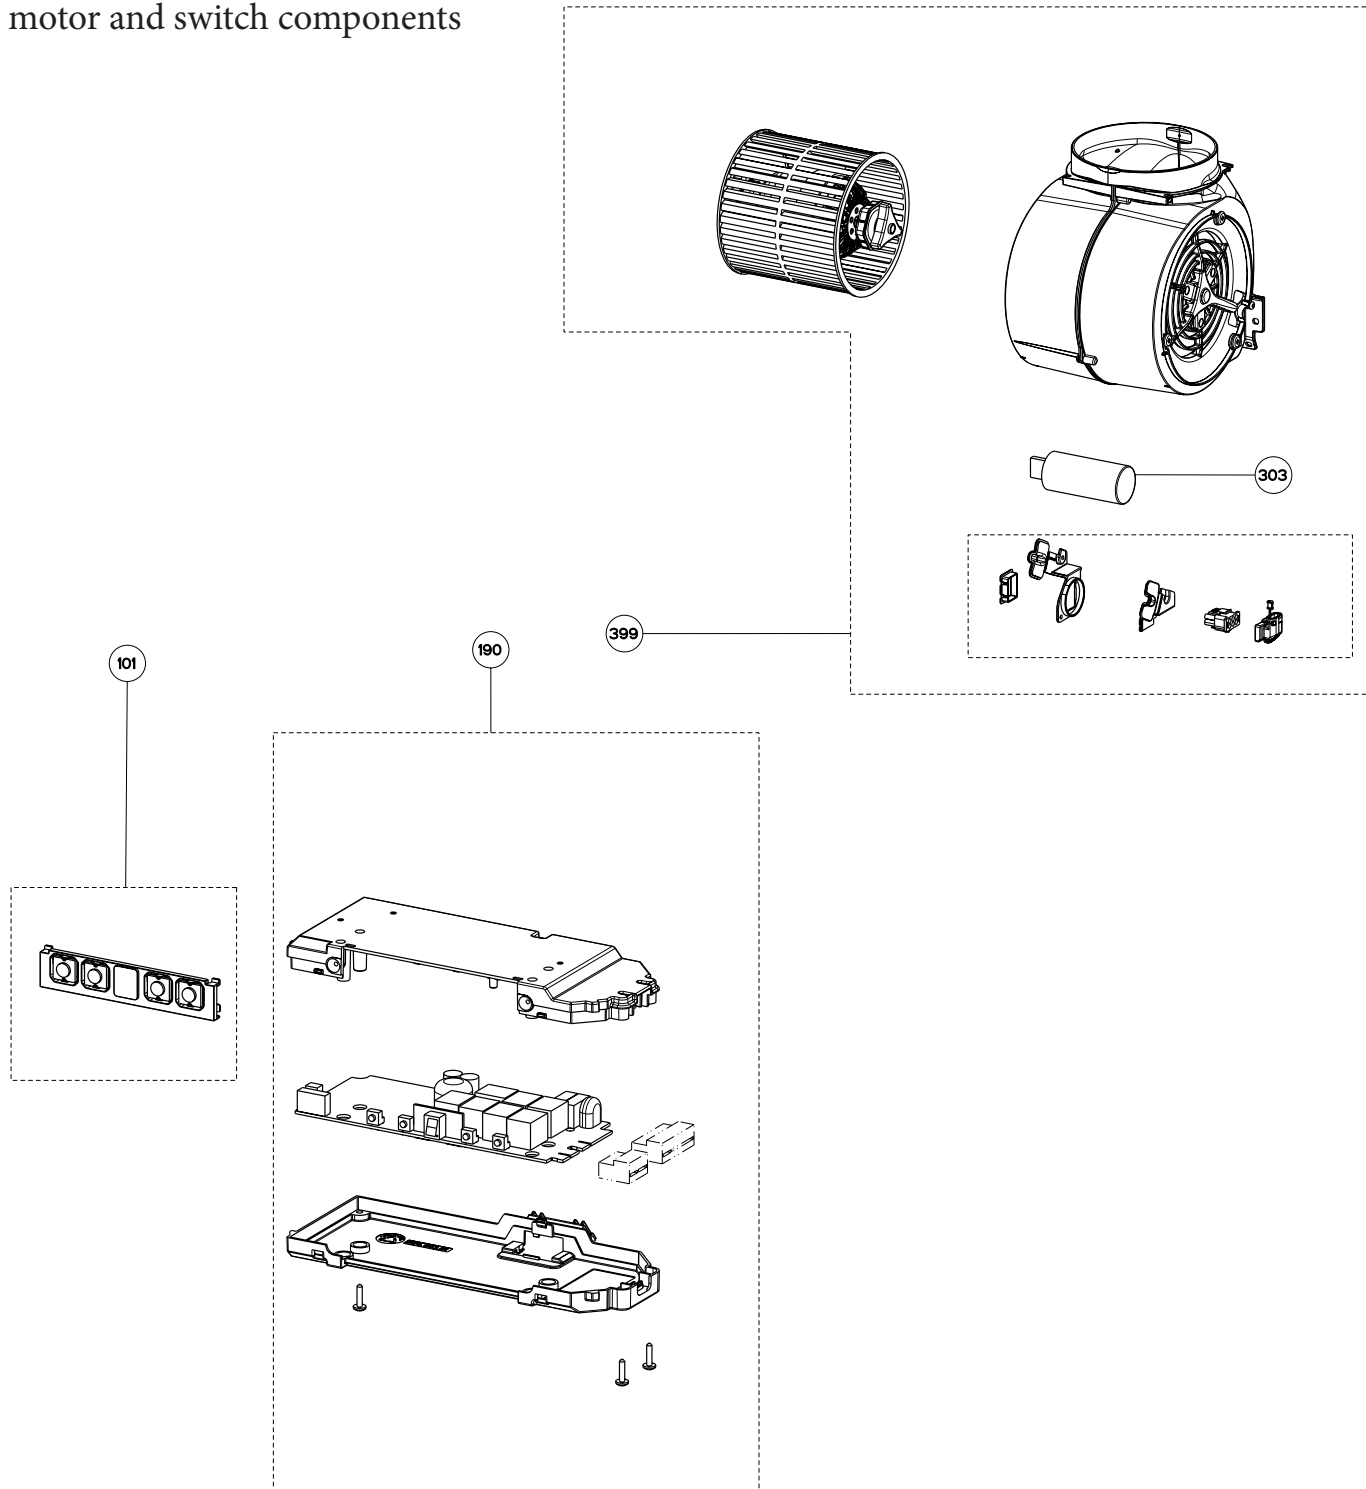

DIAMANTE ISOLA LED CONTROL

body/chimney components

Key	Model Number	DIAMIS36SS	Qty Req.
1	Description	36 X 28 Stainless	
1	Grease Filter	133.0018.482	3
4	Halogen Lamp	133.0046.418	4
5	wiring box	133.0016.977	1
7	Lamp Holder Frame	133.0018.358	1
9	Lamp holder Kit	133.0052.517	4
507	Upper chimney	133.0059.727	1
509	Directional Grid	133.0059.730	1
510	Lower Chimney Recirculating	133.0059.733	1
512	Lower chimney	133.0180.418	1
514	Damper	133.0055.994	1
626	Transformer kit	133.0052.578	1

DIAMANTE ISOLA LED CONTROL

motor and switch components

Key	Model Number	Description	Qty Req.
101	133.0179.011	Control Button Kit	1
190	133.0179.013	Switchboard Kit	1
303	133.0060.648	Capacitor	1
399	133.0174.148	Motor Kit	1

DIAMANTE ISOLA

installation hardware

	Model Number	DIAMIS36SS	
Key	Description	36 X 28 Stainless	Qty Req.
	Mounting Kit Island	133.0084.479	1
A	4 Bolts to Attach Canopy to Chimney		1
B	Wood Shelf Nut		1
C	Wood Shelf Washer		1
D	Wood Shelf Bolt		1
E	Wood Screw		1
F	Connector Box w/screws		1
G	Chimney Screws		1