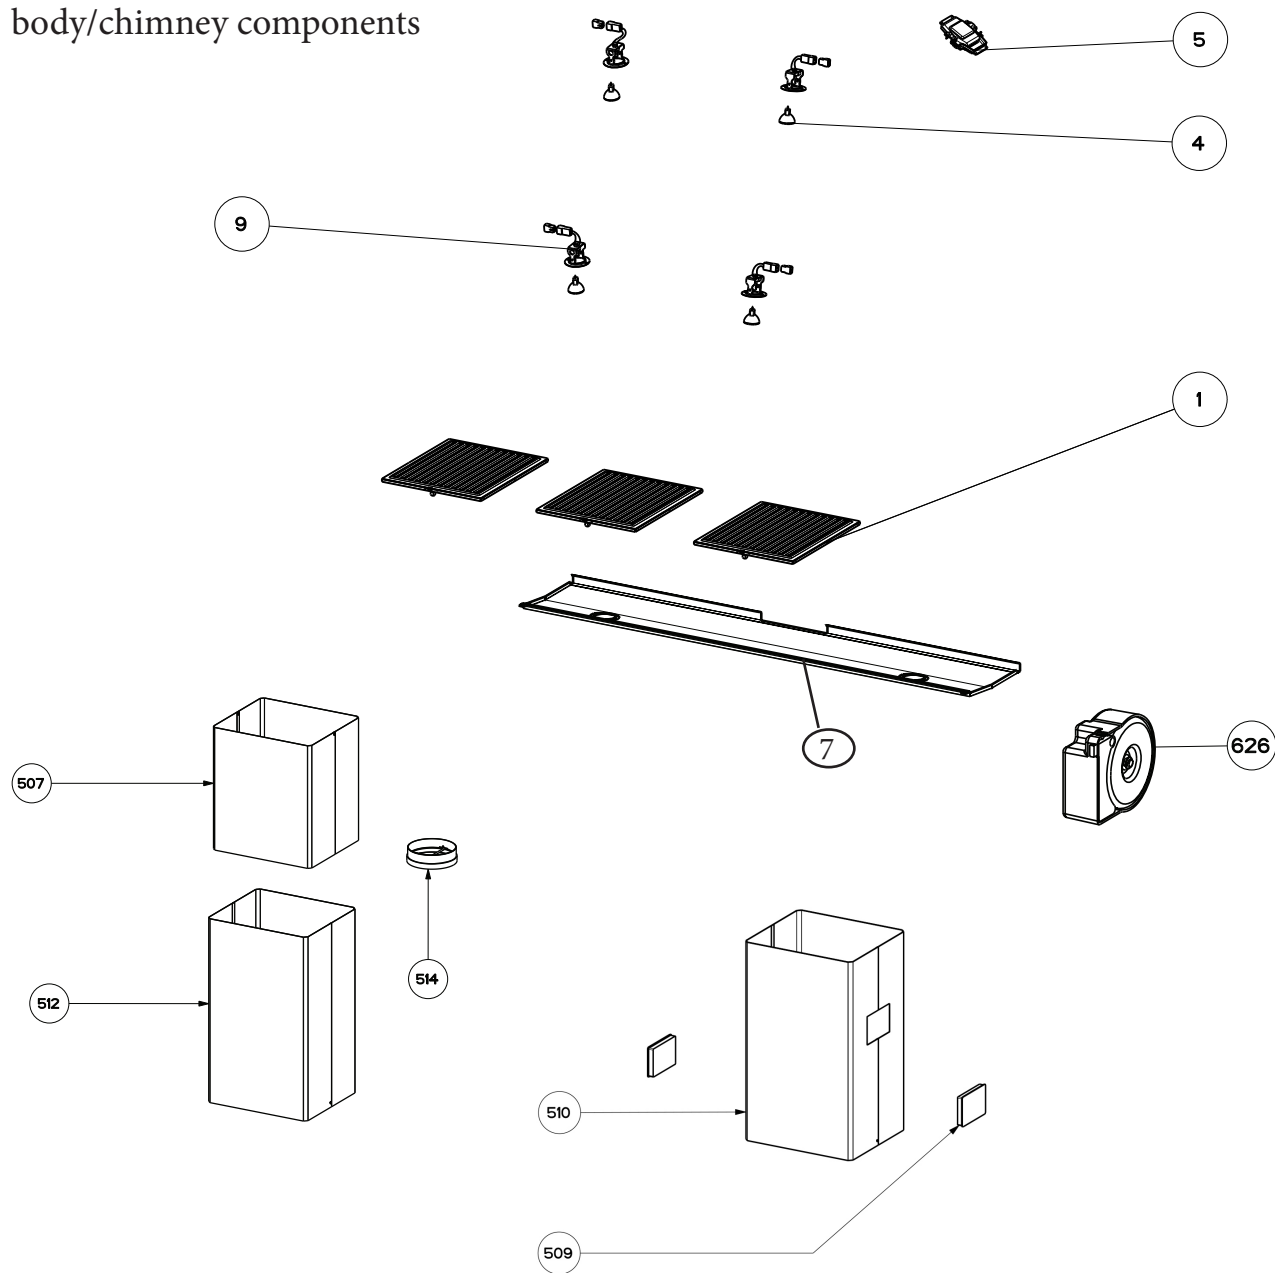

DIAMANTE ISOLA LED CONTROL

body/chimney components

Key	Model Number	DIAMIS36SS	Qty Req.
1	Description	36 X 28 Stainless	
1	Grease Filter	133.0018.482	3
4	Halogen Lamp	133.0046.418	4
5	wiring box	133.0016.977	1
7	Lamp Holder Frame	133.0018.358	1
9	Lamp holder Kit	133.0052.517	4
507	Upper chimney	133.0059.727	1
509	Directional Grid	133.0059.730	1
510	Lower Chimney Recirculating	133.0059.733	1
512	Lower chimney	133.0180.418	1
514	Damper	133.0055.994	1
626	Transformer kit	133.0052.578	1

DIAMANTE ISOLA LED CONTROL

motor and switch components

Key	Model Number	Description	Qty Req.
101	133.0179.011	Control Button Kit	1
190	133.0179.013	Switchboard Kit	1
303	133.0060.648	Capacitor	1
399	133.0174.148	Motor Kit	1

DIAMANTE ISOLA

installation hardware

	Model Number	DIAMIS36SS	
Key	Description	36 X 28 Stainless	Qty Req.
	Mounting Kit Island	133.0084.479	1
A	4 Bolts to Attach Canopy to Chimney		1
B	Wood Shelf Nut		1
C	Wood Shelf Washer		1
D	Wood Shelf Bolt		1
E	Wood Screw		1
F	Connector Box w/screws		1
G	Chimney Screws		1