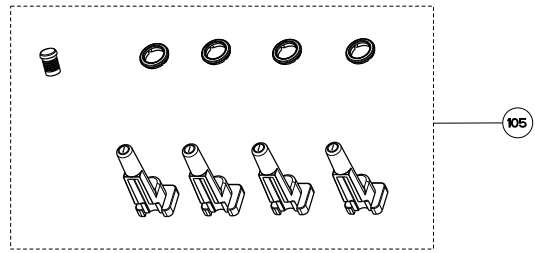

## body/chimney components

Key	Description	Model Number	Qty Req.
		630001429	
		36 X 28 Stainless	
1	Grease Filter	133.0018.482	3
4	Halogen Lamp	133.0046.418	4
5	wiring box	133.0016.977	2
7	Lamp Holder Frame	133.0018.358	1
9	Lamp holder Kit	133.0056.061	4
507	Upper chimney	133.0059.727	1
509	Directional Grid	133.0056.053	1
510	Lower Chimney Recirculating	133.0059.730	1
512	Lower chimney	133.0059.733	1
514	Damper	133.0055.994	1
626	Transformer kit	133.0052.578	1

## motor and switch components

Key	Model Number	Description	Qty Req.
	630001429		
105	133.0052.513	Push button kit	1
199	133.0062.137	Switchboard kit	1
303	133.0060.648	Capacitor	1
303	133.0056.000	Capacitor (S - W Serial #)	1
399	133.0055.998	Motor group	1

## installation hardware

Key	Description	36 X 28 Stainless	Qty Req.
	Model Number	630001429	
	Mounting Kit Island	133.0084.479	1
A	4 Bolts to Attach Canopy to Chimney		1
B	Wood Shelf Nut		1
C	Wood Shelf Washer		1
D	Wood Shelf Bolt		1
E	Wood Screw		1
F	Connector Box w/screws		1
G	Chimney Screws		1