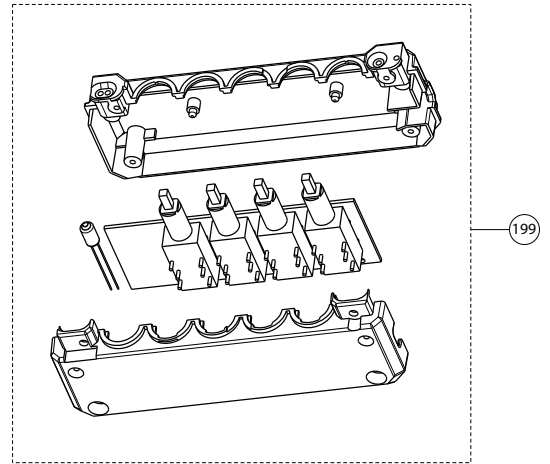

## body/chimney components

Key	Description	Model Number	Qty Req.
		630001429	
		36 X 28 Stainless	
1	Grease Filter	133.0018.482	3
4	Halogen Lamp	133.0046.418	4
5	wiring box	133.0016.977	2
7	Lamp Holder Frame	133.0018.358	1
9	Lamp holder Kit	133.0056.061	4
507	Upper chimney	133.0059.727	1
509	Directional Grid	133.0056.053	1
510	Lower Chimney Recirculating	133.0059.730	1
512	Lower chimney	133.0059.733	1
514	Damper	133.0055.994	1
626	Transformer kit	133.0052.578	1

## motor and switch components

Key	Model Number	Description	Qty Req.
	630001429		
105	133.0052.513	Push button kit	1
199	133.0062.137	Switchboard kit	1
303	133.0060.648	Capacitor	1
303	133.0056.000	Capacitor (S - W Serial #)	1
399	133.0055.998	Motor group	1