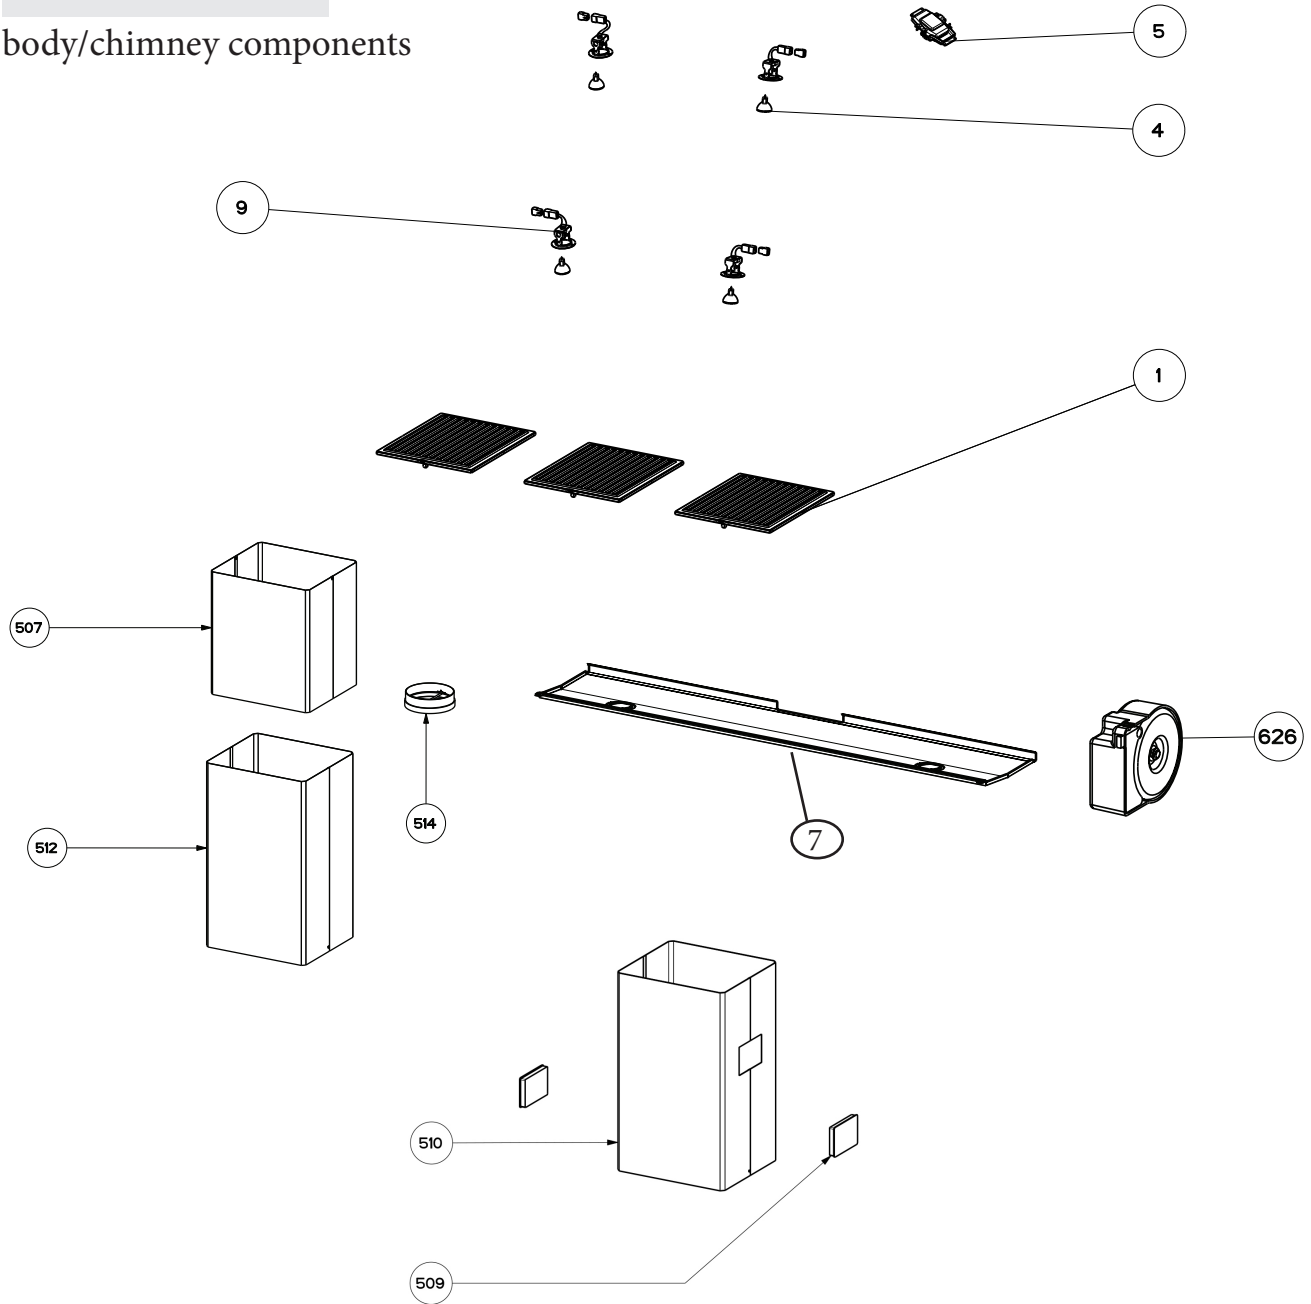

# DIAMANTE ISOLA

## body/chimney components

Key	Description	Model Number	Qty Req.
		630001429	
		36 X 28 Stainless	
1	Grease Filter	133.0018.482	3
4	Halogen Lamp	133.0046.418	4
5	wiring box	133.0016.977	2
7	Lamp Holder Frame	133.0018.358	1
9	Lamp holder Kit	133.0056.061	4
507	Upper chimney	133.0059.727	1
509	Directional Grid	133.0056.053	1
510	Lower Chimney Recirculating	133.0059.730	1
512	Lower chimney	133.0059.733	1
514	Damper	133.0055.994	1
626	Transformer kit	133.0052.578	1

## motor and switch components

Key	Model Number	Description	Qty Req.
	630001429		
105	133.0052.513	Push button kit	1
199	133.0062.137	Switchboard kit	1
303	133.0060.648	Capacitor	1
303	133.0056.000	Capacitor (S - W Serial #)	1
399	133.0055.998	Motor group	1