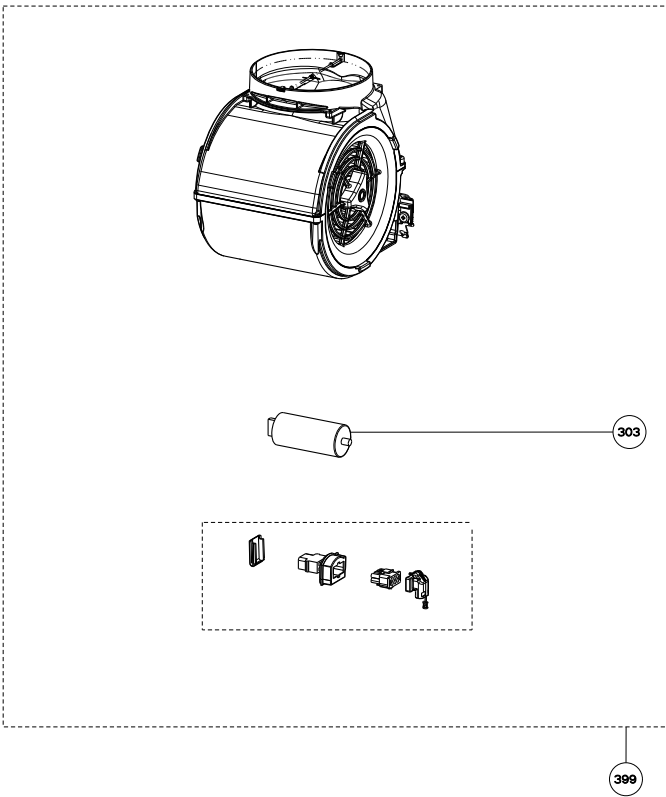

## body/chimney components

Key	Description	Model Number	Qty Req.
		630001429	
		36 X 28 Stainless	
1	Grease Filter	133.0018.482	3
4	Halogen Lamp	133.0046.418	4
5	wiring box	133.0016.977	2
7	Lamp Holder Frame	133.0018.358	1
9	Lamp holder Kit	133.0056.061	4
507	Upper chimney	133.0059.727	1
509	Directional Grid	133.0056.053	1
510	Lower Chimney Recirculating	133.0059.730	1
512	Lower chimney	133.0059.733	1
514	Damper	133.0055.994	1
626	Transformer kit	133.0052.578	1

## motor and switch components

Key	Model Number	Description	Qty Req.
	630001429		
105	133.0052.513	Push button kit	1
199	133.0062.137	Switchboard kit	1
303	133.0060.648	Capacitor	1
303	133.0056.000	Capacitor (S - W Serial #)	1
399	133.0055.998	Motor group	1