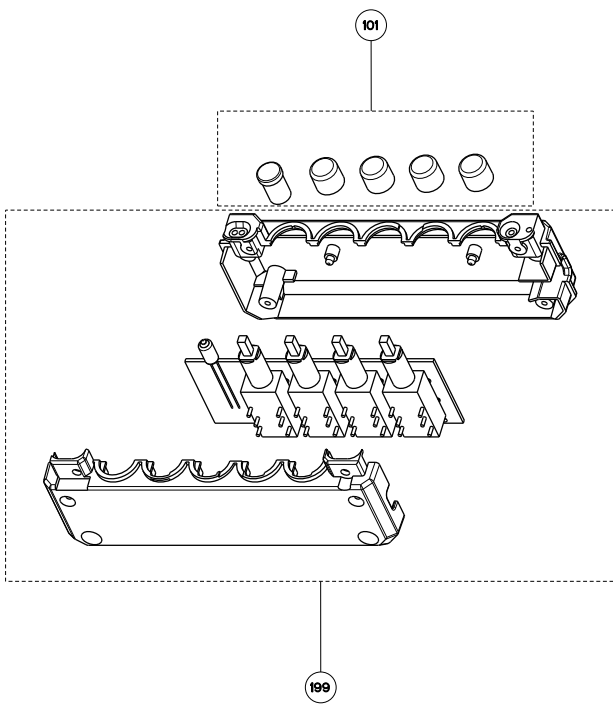

STILO ISOLA - 630003944

body / chimney components

Key	Description	36 Stainless	Qty Req.
1	Grease filter	133.0018.482	3
6	Halogen Lamp	133.0046.418	4
7	Lampholder	133.0056.061	4
15	Connector box kit	133.0016.977	1
507	Upper Chimney	133.0062.273	1
512	Lower Chimney	133.0062.473	1
514	Damper	133.0055.994	1
626	Transformer kit	133.0052.578	1

STILO ISOLA- 630003944

control / motor components

	Model Number	630003944	
Key	Description	36 Stainless	Qty Req.
101	Push button kit	133.0056.631	1
199	Switchboard kit	133.0062.137	1
399	motor group	133.0055.998	1

STILO ISOLA- 630003944

installation hardware

	Model Number	630003944	
Key	Description	36 Stainless	Qty Req.
	Mounting Kit Island	133.0084.479	1
A	4 Bolts to Attach Canopy to Chimney		1
B	Wood Shelf Nut		1
C	Wood Shelf Washer		1
D	Wood Shelf Bolt		1
E	Wood Screw		1
F	Connector Box w/screws		1
G	Chimney Screws		1