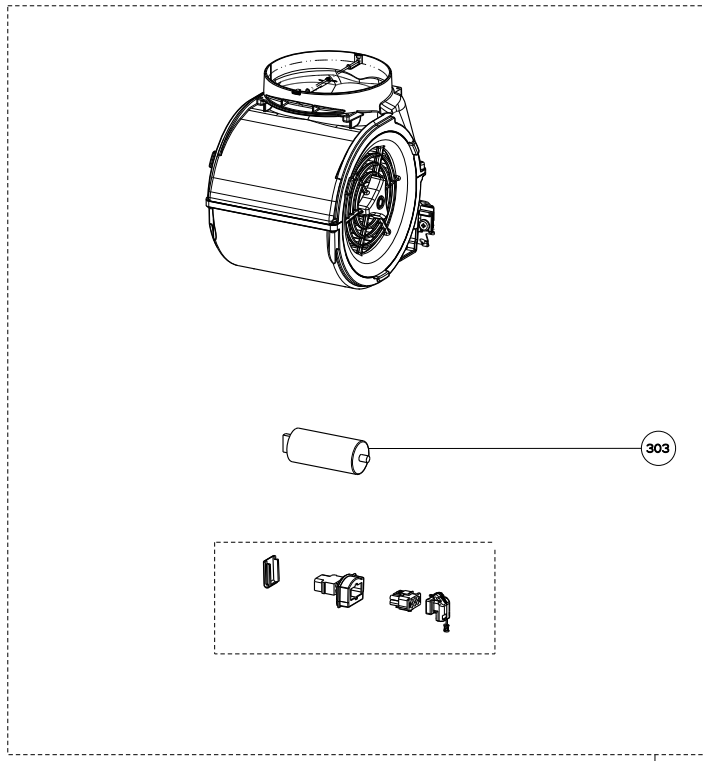

STILO ISOLA - 630003944

body / chimney components

Key	Description	36 Stainless	Qty Req.
1	Grease filter	133.0018.482	3
6	Halogen Lamp	133.0046.418	4
7	Lampholder	133.0056.061	4
15	Connector box kit	133.0016.977	1
507	Upper Chimney	133.0062.273	1
512	Lower Chimney	133.0062.473	1
514	Damper	133.0055.994	1
626	Transformer kit	133.0052.578	1

STILO ISOLA- 630003944

control / motor components

	Model Number	630003944	
Key	Description	36 Stainless	Qty Req.
101	Push button kit	133.0056.631	1
199	Switchboard kit	133.0062.137	1
399	motor group	133.0055.998	1

STILO ISOLA- 630003944

installation hardware

	Model Number	630003944	
Key	Description	36 Stainless	Qty Req.
	Mounting Kit Island	133.0084.479	1
A	4 Bolts to Attach Canopy to Chimney		1
B	Wood Shelf Nut		1
C	Wood Shelf Washer		1
D	Wood Shelf Bolt		1
E	Wood Screw		1
F	Connector Box w/screws		1
G	Chimney Screws		1