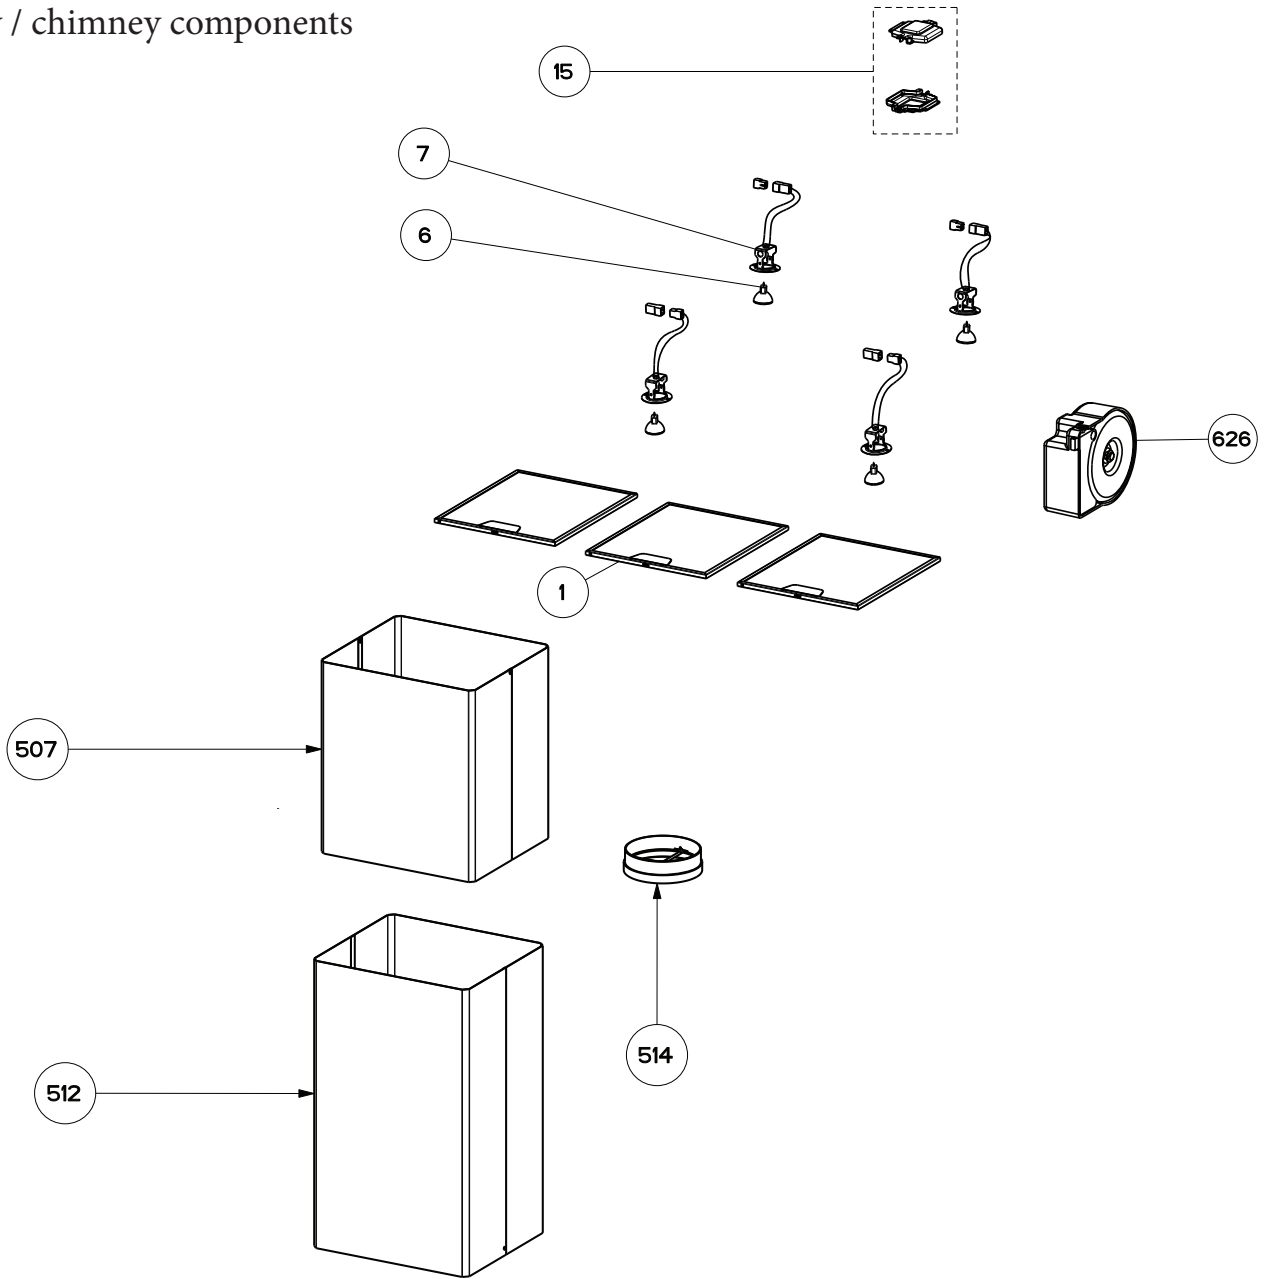

STILO ISOLA - 630003944

body / chimney components

Key	Description	36 Stainless	Qty Req.
1	Grease filter	133.0018.482	3
6	Halogen Lamp	133.0046.418	4
7	Lampholder	133.0056.061	4
15	Connector box kit	133.0016.977	1
507	Upper Chimney	133.0062.273	1
512	Lower Chimney	133.0062.473	1
514	Damper	133.0055.994	1
626	Transformer kit	133.0052.578	1

STILO ISOLA- 630003944

control / motor components

	Model Number	630003944	
Key	Description	36 Stainless	Qty Req.
101	Push button kit	133.0056.631	1
199	Switchboard kit	133.0062.137	1
399	motor group	133.0055.998	1

STILO ISOLA- 630003944

installation hardware

	Model Number	630003944	
Key	Description	36 Stainless	Qty Req.
	Mounting Kit Island	133.0084.479	1
A	4 Bolts to Attach Canopy to Chimney		1
B	Wood Shelf Nut		1
C	Wood Shelf Washer		1
D	Wood Shelf Bolt		1
E	Wood Screw		1
F	Connector Box w/screws		1
G	Chimney Screws		1