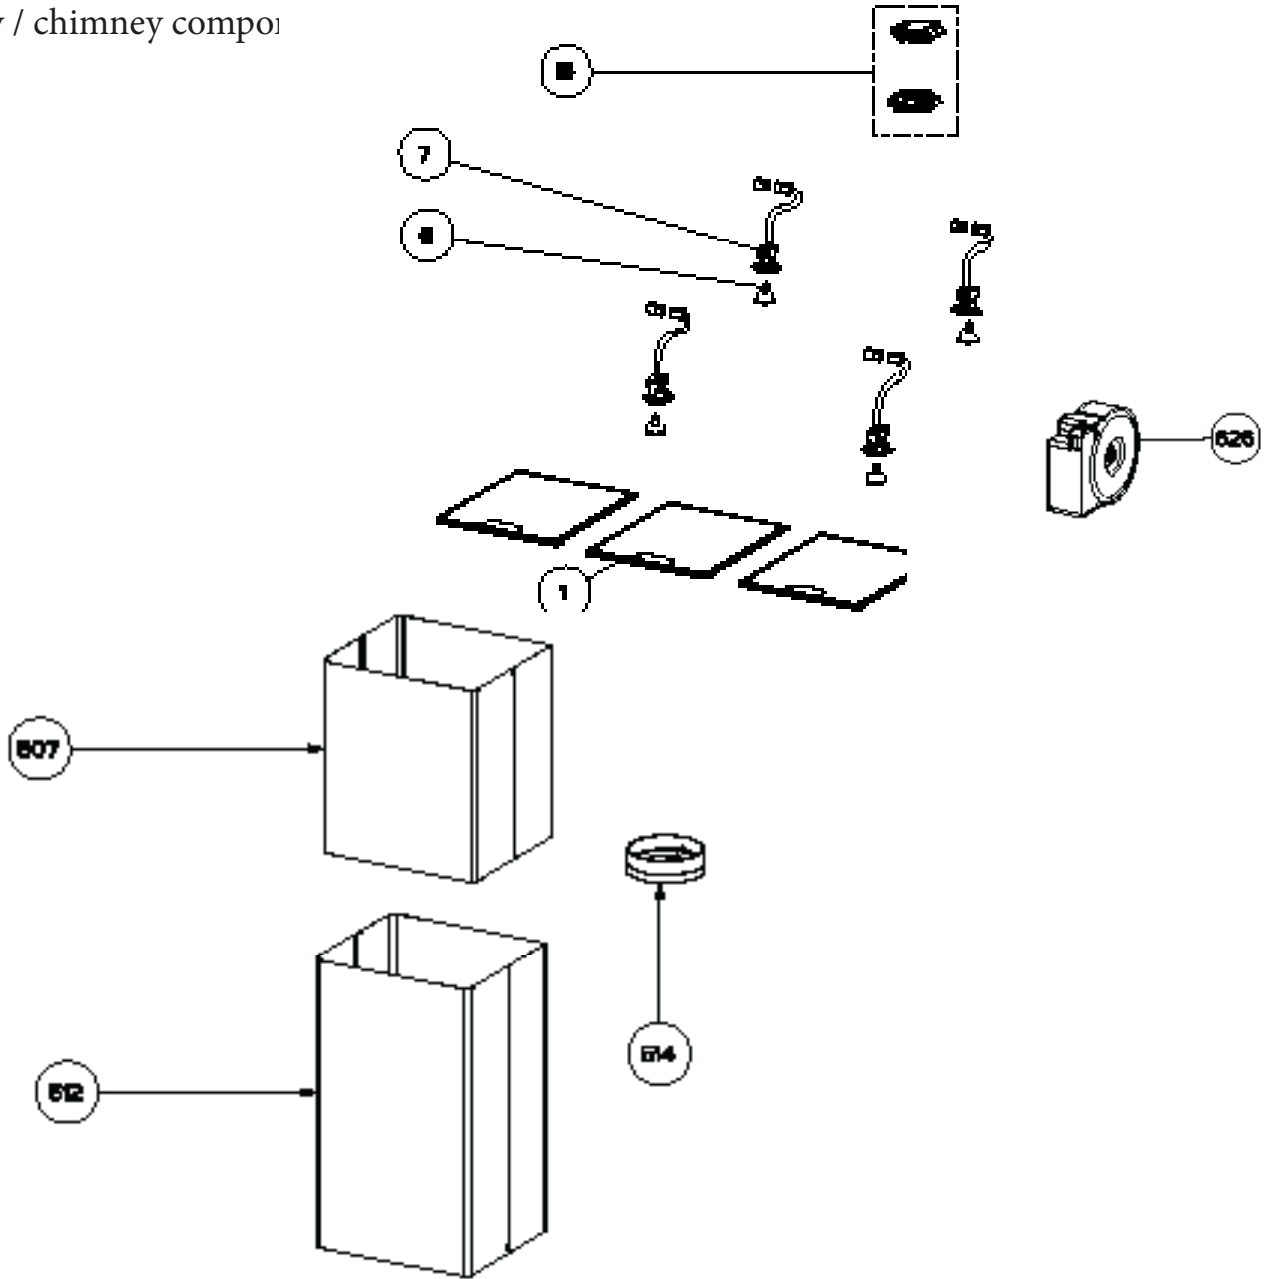

STILO ISOLA

body / chimney compo

	Model Number	630006456	630006457	
Key	Description	36 Stainless	48 Stainless	Qty Req.
1	Grease filter	133.0018.482	133.0018.482	36 - 3, 48 - 4
6	Halogen Lamp	133.0046.418	133.0046.418	4
7	Lampholder	133.0056.061	133.0056.061	4
15	Connector box kit	133.0016.977	133.0016.977	1
507	Upper Chimney	133.0062.273	133.0062.273	1
512	Lower Chimney	133.0062.473	133.0062.473	1
514	Damper	133.0055.994	133.0055.994	1
626	Transformer kit	133.0052.578	133.0052.578	1

STILO ISOLA

control / motor components

	Model Number	630006456	630006457	
Key	Description	36 Stainless	48 Stainless	Qty Req.
101	Push button kit	133.0056.178	133.0056.178	1
199	Switchboard kit	133.0056.179	133.0056.179	1
303	Capacitor (Y Serial # or older)	133.0060.648	133.0060.648	1
303	Capacitor (S - W Serial #)	unavailable	unavailable	1
399	motor group	133.0055.998	133.0055.998	1

STILO ISOLA

installation hardware

	Model Number	630006456	630006457	
Key	Description	36 Stainless	48 Stainless	Qty Req.
	Mounting Kit Island	133.0084.479	133.0084.479	1
A	4 Bolts to Attach Canopy to Chimney			1
B	Wood Shelf Nut			1
C	Wood Shelf Washer			1
D	Wood Shelf Bolt			1
E	Wood Screw			1
F	Connector Box w/screws			1
G	Chimney Screws			1