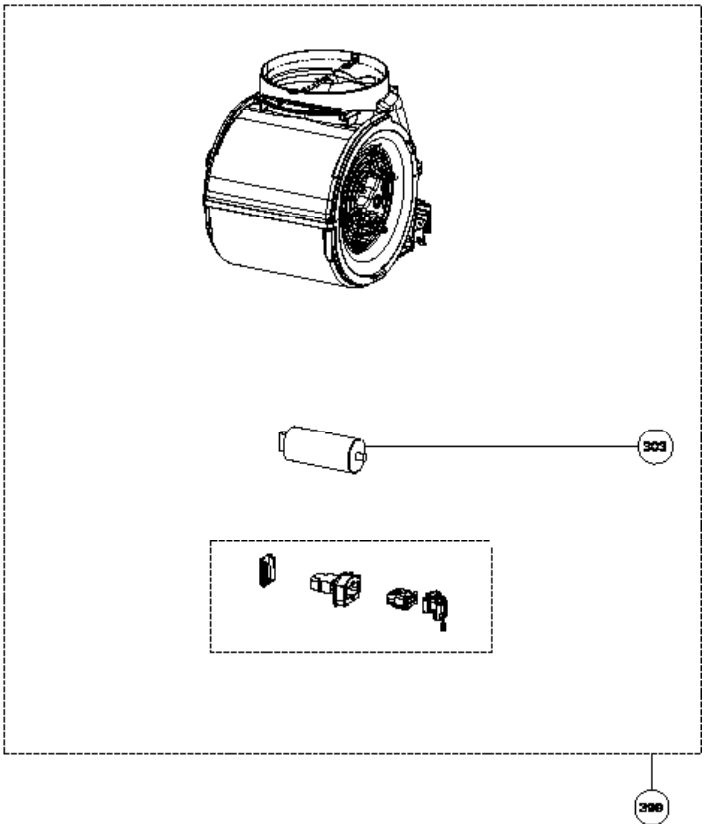

STILO ISOLA

body / chimney compo

	Model Number	630006456	630006457	
Key	Description	36 Stainless	48 Stainless	Qty Req.
1	Grease filter	133.0018.482	133.0018.482	36 - 3, 48 - 4
6	Halogen Lamp	133.0046.418	133.0046.418	4
7	Lampholder	133.0056.061	133.0056.061	4
15	Connector box kit	133.0016.977	133.0016.977	1
507	Upper Chimney	133.0062.273	133.0062.273	1
512	Lower Chimney	133.0062.473	133.0062.473	1
514	Damper	133.0055.994	133.0055.994	1
626	Transformer kit	133.0052.578	133.0052.578	1

STILO ISOLA

control / motor components

	Model Number	630006456	630006457	
Key	Description	36 Stainless	48 Stainless	Qty Req.
101	Push button kit	133.0056.178	133.0056.178	1
199	Switchboard kit	133.0056.179	133.0056.179	1
303	Capacitor (Y Serial # or older)	133.0060.648	133.0060.648	1
303	Capacitor (S - W Serial #)	unavailable	unavailable	1
399	motor group	133.0055.998	133.0055.998	1