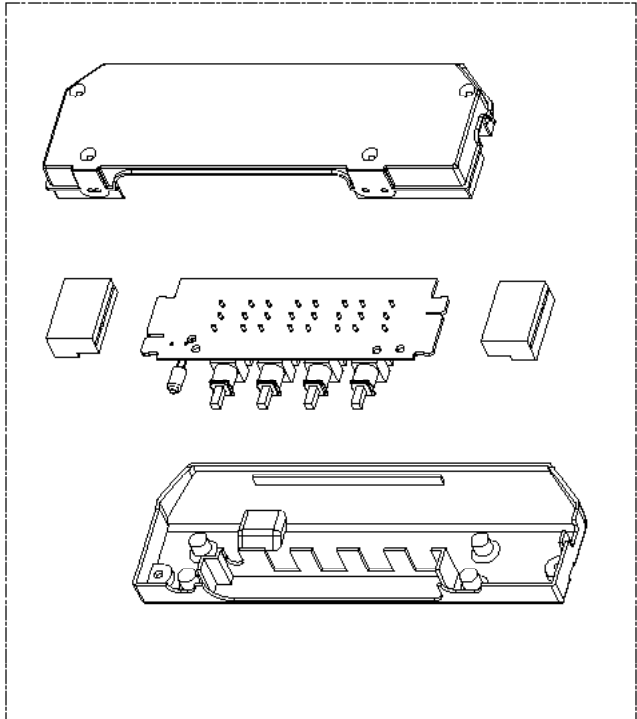

STILO ISOLA

body / chimney compo

	Model Number	630006456	630006457	
Key	Description	36 Stainless	48 Stainless	Qty Req.
1	Grease filter	133.0018.482	133.0018.482	36 - 3, 48 - 4
6	Halogen Lamp	133.0046.418	133.0046.418	4
7	Lampholder	133.0056.061	133.0056.061	4
15	Connector box kit	133.0016.977	133.0016.977	1
507	Upper Chimney	133.0062.273	133.0062.273	1
512	Lower Chimney	133.0062.473	133.0062.473	1
514	Damper	133.0055.994	133.0055.994	1
626	Transformer kit	133.0052.578	133.0052.578	1

STILO ISOLA

control / motor components

	Model Number	630006456	630006457	
Key	Description	36 Stainless	48 Stainless	Qty Req.
101	Push button kit	133.0056.178	133.0056.178	1
199	Switchboard kit	133.0056.179	133.0056.179	1
303	Capacitor (Y Serial # or older)	133.0060.648	133.0060.648	1
303	Capacitor (S - W Serial #)	unavailable	unavailable	1
399	motor group	133.0055.998	133.0055.998	1

STILO ISOLA

installation hardware

	Model Number	630006456	630006457	
Key	Description	36 Stainless	48 Stainless	Qty Req.
	Mounting Kit Island	133.0084.479	133.0084.479	1
A	4 Bolts to Attach Canopy to Chimney			1
B	Wood Shelf Nut			1
C	Wood Shelf Washer			1
D	Wood Shelf Bolt			1
E	Wood Screw			1
F	Connector Box w/screws			1
G	Chimney Screws			1