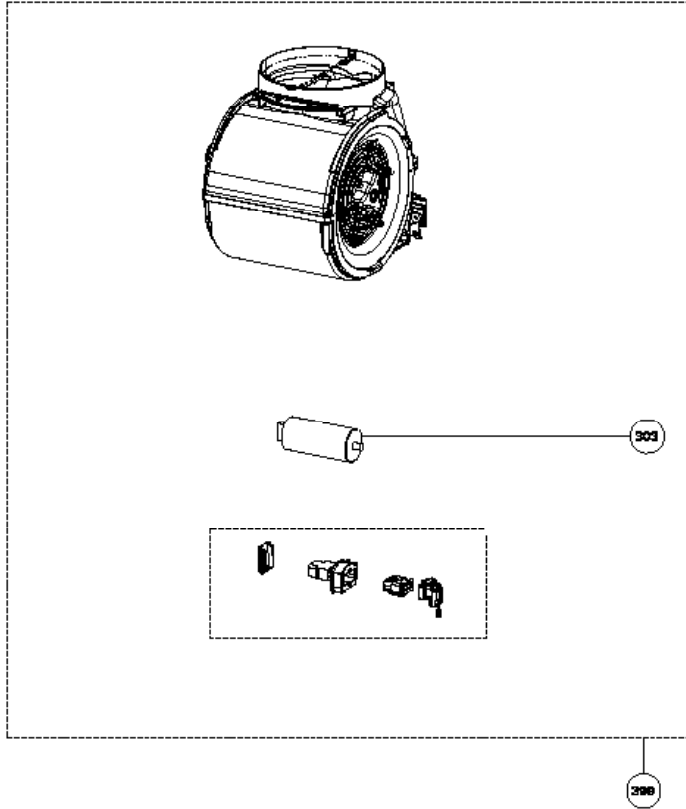

## body / chimney components

	Model Number	630006369	630006497	630006370	630006459	
Key	Description	24	30	36	48	Qty Req.
1	Grease filter	133.0018.482	133.0018.482	133.0018.482	133.0018.482	24, 30=2 / 36=3 / 48=4
2	Halogen Lamp	133.0046.418	133.0046.418	133.0046.418	133.0046.418	24, 30=2 / 36, 48=3
3	Lampholder	133.0056.061	133.0056.061	133.0056.061	133.0056.061	24, 30=2 / 36, 48=3
50	Mounting Kit Easy Cube	133.0084.478	133.0084.478	133.0084.478	133.0084.478	1
501	Lower Chimney	133.0057.242	133.0057.242	133.0057.242	133.0057.242	1
502	Upper Chimney	133.0018.357	133.0018.357	133.0018.357	133.0018.357	1
510	Damper	133.0055.994	133.0055.994	133.0055.994	133.0055.994	1
626	Transformer Kit	133.0053.047	133.0053.047	133.0053.047	133.0053.047	1

## control / motor components

	Model Number	630006369	630006497	630006370	630006459	
Key	Description	24	30	36	48	Qty Req.
101	Push button kit	133.0056.178	133.0056.178	133.0056.178	133.0056.178	1
199	Switchboard kit	133.0056.179	133.0056.179	133.0056.179	133.0056.179	1
303	Capacitor (Y Serial # and older)	133.0060.648	133.0060.648	133.0060.648	133.0060.648	1
303	Capacitor (S - W Serial #)	unavailable	unavailable	unavailable	unavailable	1
399	Motor group	133.0055.998	133.0055.998	133.0055.998	133.0055.998	1