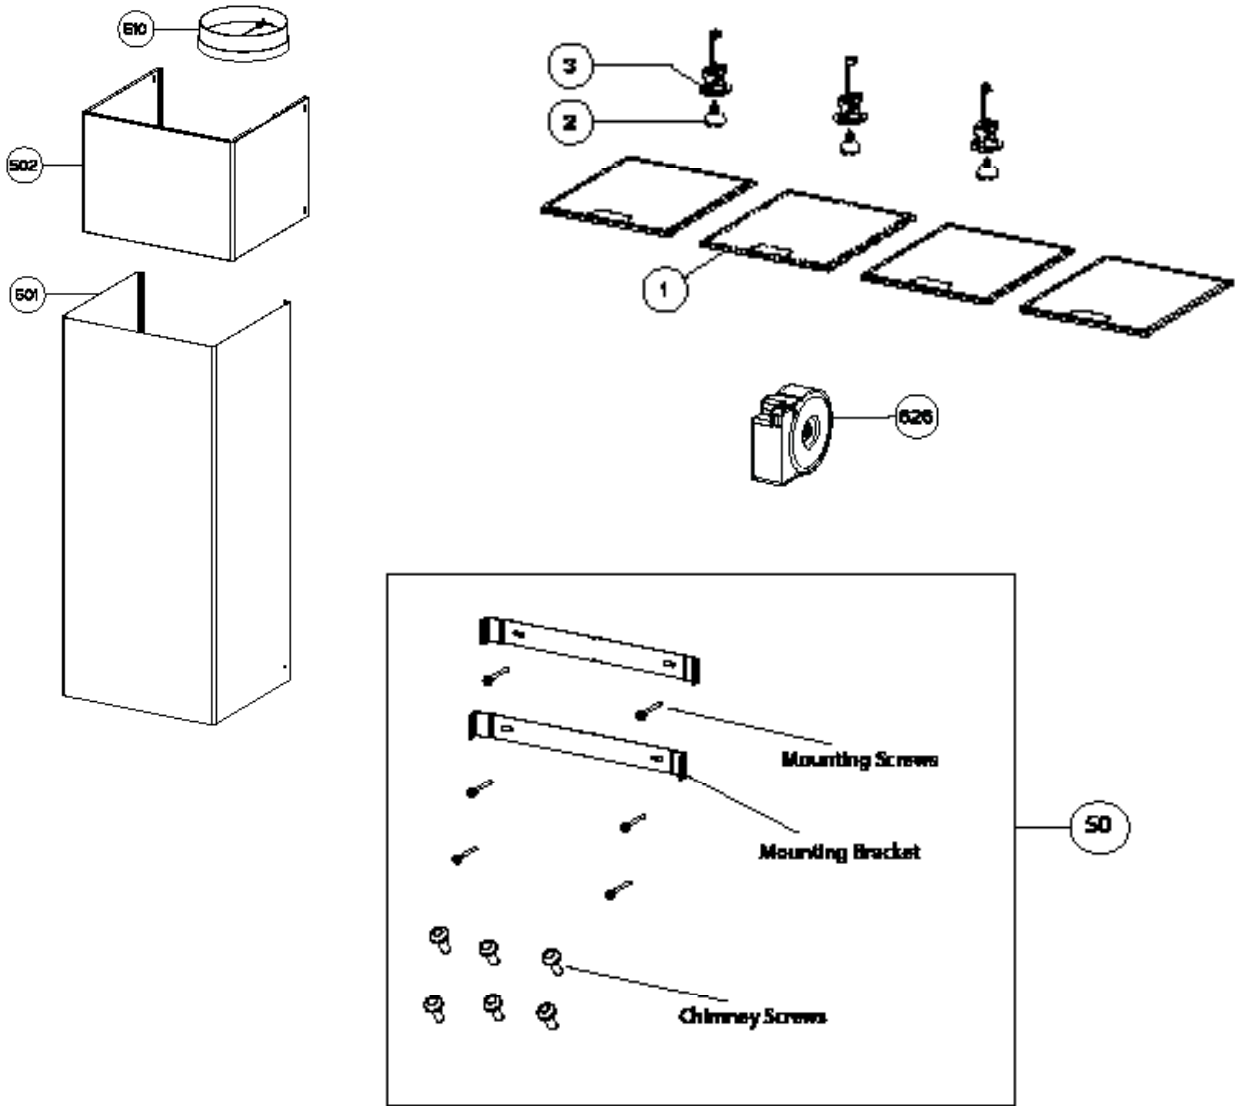

## body / chimney components

	Model Number	630006369	630006497	630006370	630006459	
Key	Description	24	30	36	48	Qty Req.
1	Grease filter	133.0018.482	133.0018.482	133.0018.482	133.0018.482	24, 30=2 / 36=3 / 48=4
2	Halogen Lamp	133.0046.418	133.0046.418	133.0046.418	133.0046.418	24, 30=2 / 36, 48=3
3	Lampholder	133.0056.061	133.0056.061	133.0056.061	133.0056.061	24, 30=2 / 36, 48=3
50	Mounting Kit Easy Cube	133.0084.478	133.0084.478	133.0084.478	133.0084.478	1
501	Lower Chimney	133.0057.242	133.0057.242	133.0057.242	133.0057.242	1
502	Upper Chimney	133.0018.357	133.0018.357	133.0018.357	133.0018.357	1
510	Damper	133.0055.994	133.0055.994	133.0055.994	133.0055.994	1
626	Transformer Kit	133.0053.047	133.0053.047	133.0053.047	133.0053.047	1

## control / motor components

	Model Number	630006369	630006497	630006370	630006459	
Key	Description	24	30	36	48	Qty Req.
101	Push button kit	133.0056.178	133.0056.178	133.0056.178	133.0056.178	1
199	Switchboard kit	133.0056.179	133.0056.179	133.0056.179	133.0056.179	1
303	Capacitor (Y Serial # and older)	133.0060.648	133.0060.648	133.0060.648	133.0060.648	1
303	Capacitor (S - W Serial #)	unavailable	unavailable	unavailable	unavailable	1
399	Motor group	133.0055.998	133.0055.998	133.0055.998	133.0055.998	1