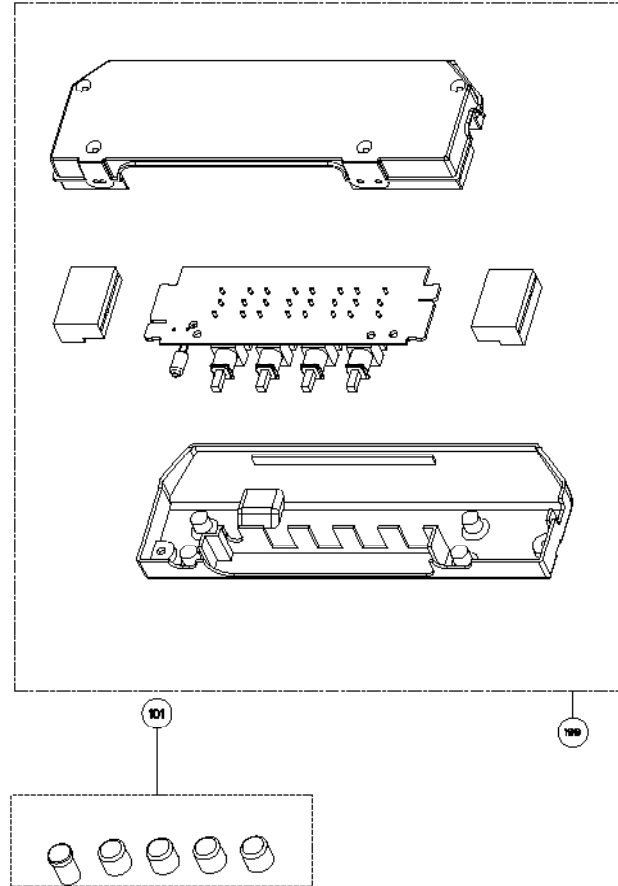

## body / chimney components

	Model Number	630006369	630006497	630006370	630006459	
Key	Description	24	30	36	48	Qty Req.
1	Grease filter	133.0018.482	133.0018.482	133.0018.482	133.0018.482	24, 30=2 / 36=3 / 48=4
2	Halogen Lamp	133.0046.418	133.0046.418	133.0046.418	133.0046.418	24, 30=2 / 36, 48=3
3	Lampholder	133.0056.061	133.0056.061	133.0056.061	133.0056.061	24, 30=2 / 36, 48=3
50	Mounting Kit Easy Cube	133.0084.478	133.0084.478	133.0084.478	133.0084.478	1
501	Lower Chimney	133.0057.242	133.0057.242	133.0057.242	133.0057.242	1
502	Upper Chimney	133.0018.357	133.0018.357	133.0018.357	133.0018.357	1
510	Damper	133.0055.994	133.0055.994	133.0055.994	133.0055.994	1
626	Transformer Kit	133.0053.047	133.0053.047	133.0053.047	133.0053.047	1

## control / motor components

	Model Number	630006369	630006497	630006370	630006459	
Key	Description	24	30	36	48	Qty Req.
101	Push button kit	133.0056.178	133.0056.178	133.0056.178	133.0056.178	1
199	Switchboard kit	133.0056.179	133.0056.179	133.0056.179	133.0056.179	1
303	Capacitor (Y Serial # and older)	133.0060.648	133.0060.648	133.0060.648	133.0060.648	1
303	Capacitor (S - W Serial #)	unavailable	unavailable	unavailable	unavailable	1
399	Motor group	133.0055.998	133.0055.998	133.0055.998	133.0055.998	1