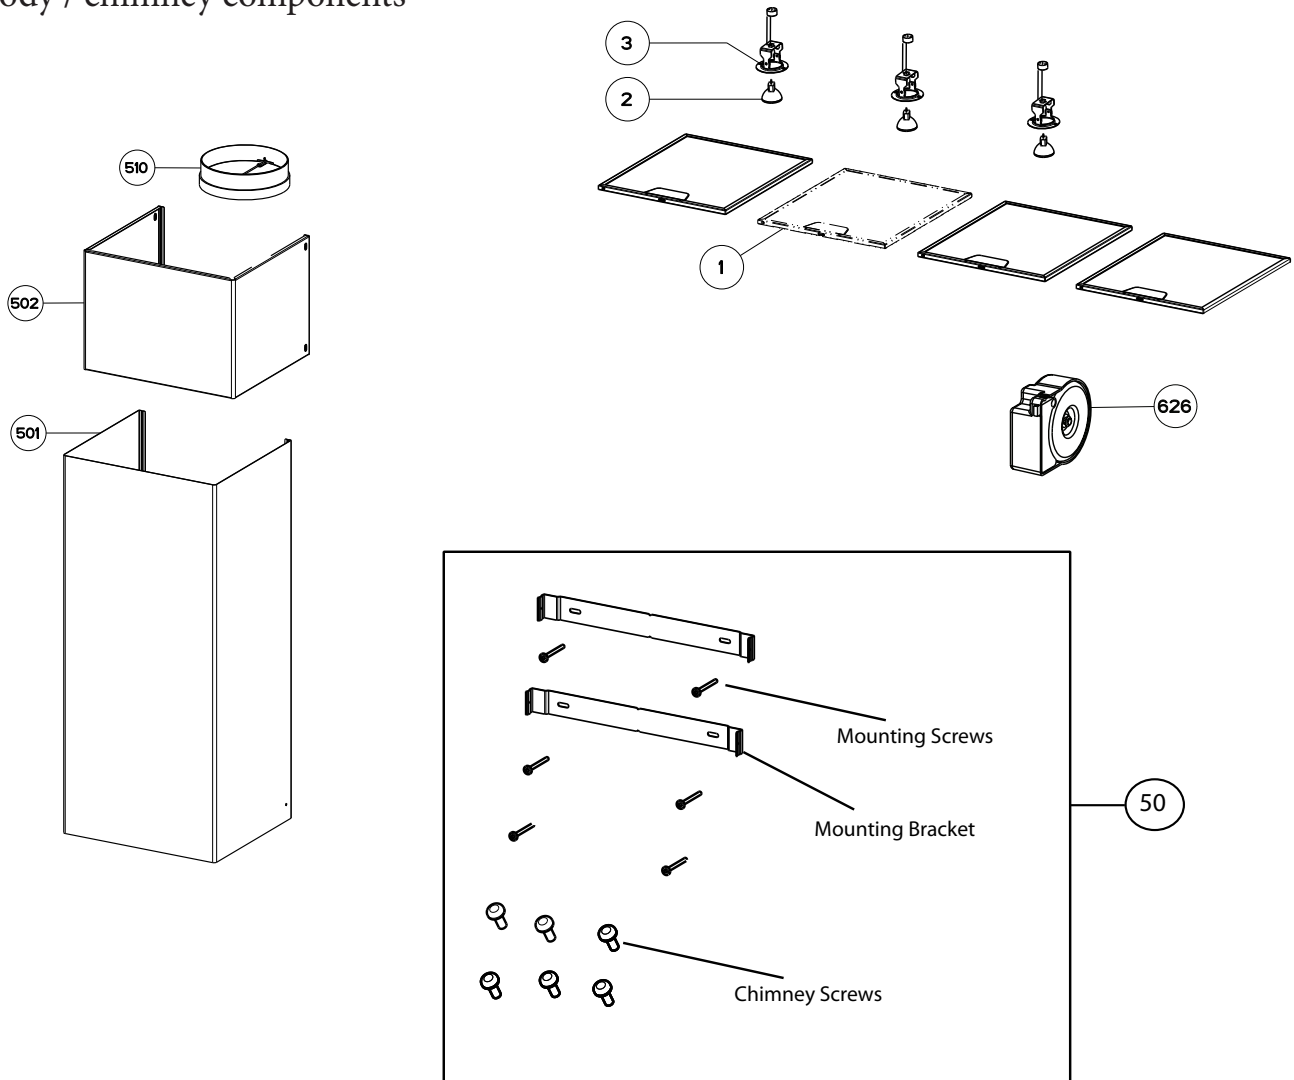

STILO - ORIGINAL

body / chimney components

	Model Number	630003942	630003943	
Key	Description	24	36	Qty Req.
1	Grease filter	133.0018.482	133.0018.482	24 = 2 / 36 = 3
2	Halogen Lamp	133.0046.418	133.0046.418	24 = 2 / 36 = 3
3	Lampholder	133.0056.061	133.0056.061	24 = 2 / 36 = 3
50	Mounting Kit Easy Cube	133.0084.478	133.0084.478	1
501	Lower Chimney	133.0057.242	133.0057.242	1
502	Upper Chimney	133.0018.357	133.0018.357	1
510	Damper	133.0055.994	133.0055.994	1
626	Transformer Kit	133.0053.047	133.0053.047	1

STILO - ORIGINAL

control / motor components

	Model Number	630003942	630003943	
Key	Description	24	36	Qty Req.
101	Push button kit	133.0056.178	133.0056.178	1
199	Switchboard kit	133.0062.137	133.0062.137	1
399	Motor group	133.0055.998	133.0055.998	1