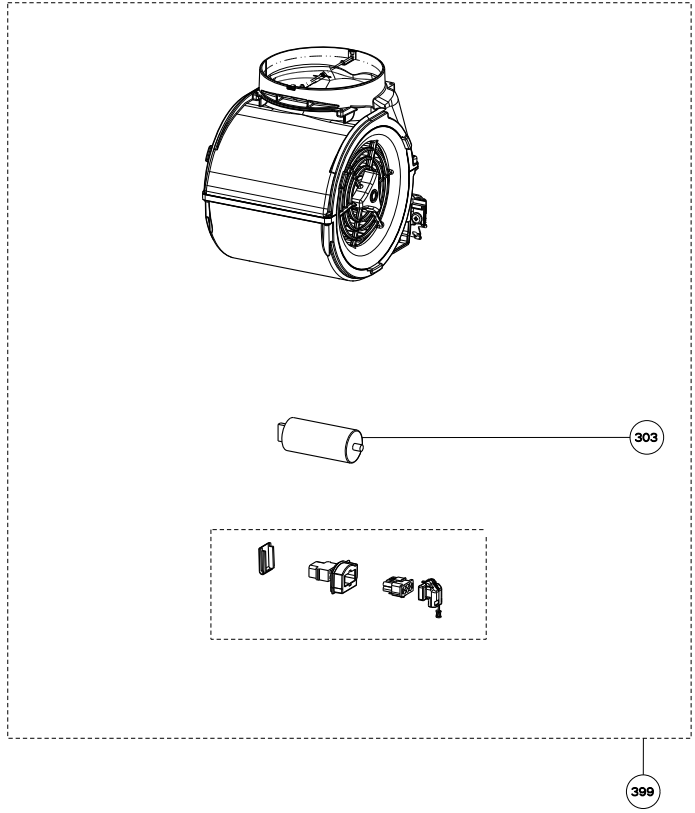

STILO - ORIGINAL

body / chimney components

	Model Number	630003942	630003943	
Key	Description	24	36	Qty Req.
1	Grease filter	133.0018.482	133.0018.482	24 = 2 / 36 = 3
2	Halogen Lamp	133.0046.418	133.0046.418	24 = 2 / 36 = 3
3	Lampholder	133.0056.061	133.0056.061	24 = 2 / 36 = 3
50	Mounting Kit Easy Cube	133.0084.478	133.0084.478	1
501	Lower Chimney	133.0057.242	133.0057.242	1
502	Upper Chimney	133.0018.357	133.0018.357	1
510	Damper	133.0055.994	133.0055.994	1
626	Transformer Kit	133.0053.047	133.0053.047	1

STILO - ORIGINAL

control / motor components

	Model Number	630003942	630003943	
Key	Description	24	36	Qty Req.
101	Push button kit	133.0056.178	133.0056.178	1
199	Switchboard kit	133.0062.137	133.0062.137	1
399	Motor group	133.0055.998	133.0055.998	1