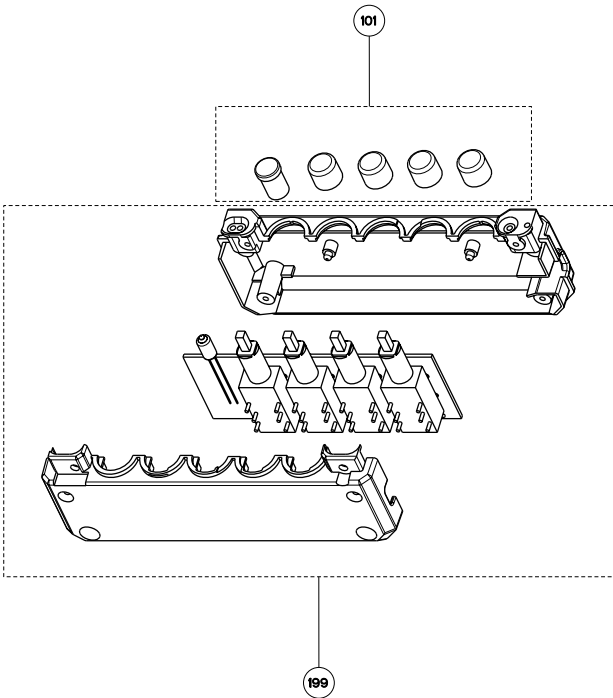

STILO - ORIGINAL

body / chimney components

	Model Number	630003942	630003943	
Key	Description	24	36	Qty Req.
1	Grease filter	133.0018.482	133.0018.482	24 = 2 / 36 = 3
2	Halogen Lamp	133.0046.418	133.0046.418	24 = 2 / 36 = 3
3	Lampholder	133.0056.061	133.0056.061	24 = 2 / 36 = 3
50	Mounting Kit Easy Cube	133.0084.478	133.0084.478	1
501	Lower Chimney	133.0057.242	133.0057.242	1
502	Upper Chimney	133.0018.357	133.0018.357	1
510	Damper	133.0055.994	133.0055.994	1
626	Transformer Kit	133.0053.047	133.0053.047	1

STILO - ORIGINAL

control / motor components

	Model Number	630003942	630003943	
Key	Description	24	36	Qty Req.
101	Push button kit	133.0056.178	133.0056.178	1
199	Switchboard kit	133.0062.137	133.0062.137	1
399	Motor group	133.0055.998	133.0055.998	1