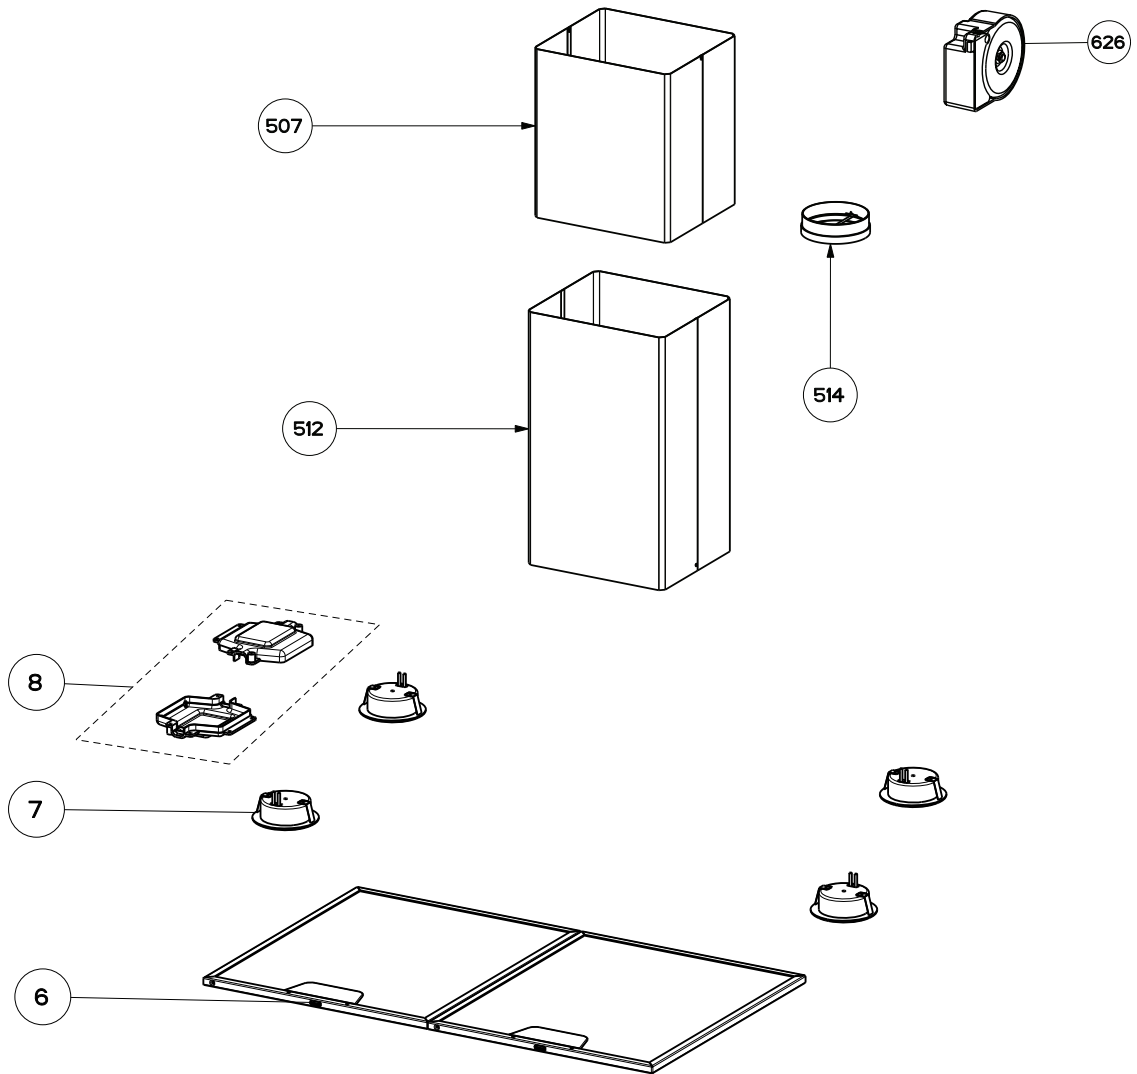

TRATTO ISOLA

body / chimney components

	Model Number	630003949	
Key	Description	36	Qty Req.
6	Grease filter	133.0018.482	2
7	Halogen lamp kit	133.0046.419	4
7	Halogen bulb only	133.0000.001	4
8	Connector box	133.0016.977	2
507	Upper chimney	133.0062.273	1
512	Lower chimney	133.0062.473	1
514	Damper	133.0055.994	1
626	Transformer kit	133.0052.578	1

TRATTO

motor / control components

	Model Number	630003949	
Key	Description	36	Qty Req.
101	button and trim ring kit	133.0017.102	1
199	switchboard kit	133.0056.179	1
303	Capacitor (Y Serial #s and older)	133.0060.648	1
303	Capacitor (S - W Serial #)	unavailable	
399	Motor kit	133.0055.998	1

TRATTO ISOLA

installation hardware

Key	Description	Qty	Qty Req.
	Model Number	630003949	
	36		
	Mounting Kit Island	133.0084.479	1
A	4 Bolts to Attach Canopy to Chimney		1
B	Wood Shelf Nut		1
C	Wood Shelf Washer		1
D	Wood Shelf Bolt		1
E	Wood Screw		1
F	Connector Box w/screws		1
G	Chimney Screws		1