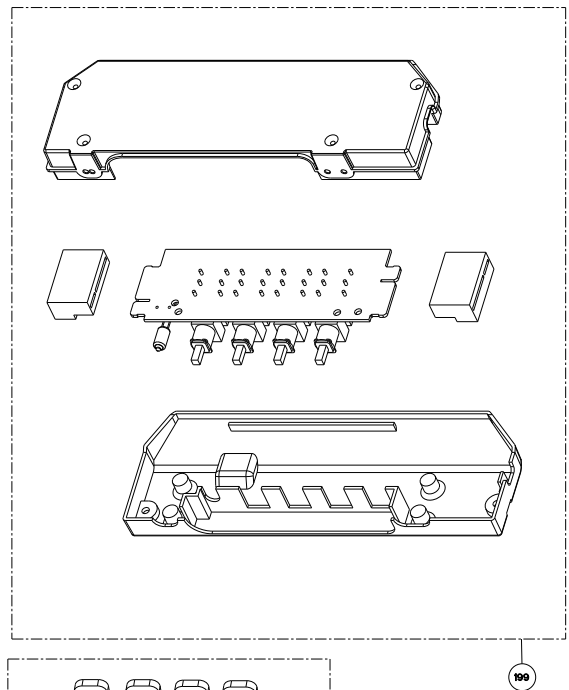

TRATTO ISOLA

body / chimney components

	Model Number	630003949	
Key	Description	36	Qty Req.
6	Grease filter	133.0018.482	2
7	Halogen lamp kit	133.0046.419	4
7	Halogen bulb only	133.0000.001	4
8	Connector box	133.0016.977	2
507	Upper chimney	133.0062.273	1
512	Lower chimney	133.0062.473	1
514	Damper	133.0055.994	1
626	Transformer kit	133.0052.578	1

TRATTO

motor / control components

	Model Number	630003949	
Key	Description	36	Qty Req.
101	button and trim ring kit	133.0017.102	1
199	switchboard kit	133.0056.179	1
303	Capacitor (Y Serial #s and older)	133.0060.648	1
303	Capacitor (S - W Serial #)	unavailable	
399	Motor kit	133.0055.998	1

TRATTO ISOLA

installation hardware

Key	Description	Qty	Qty Req.
	Model Number	630003949	
	36		
	Mounting Kit Island	133.0084.479	1
A	4 Bolts to Attach Canopy to Chimney		1
B	Wood Shelf Nut		1
C	Wood Shelf Washer		1
D	Wood Shelf Bolt		1
E	Wood Screw		1
F	Connector Box w/screws		1
G	Chimney Screws		1