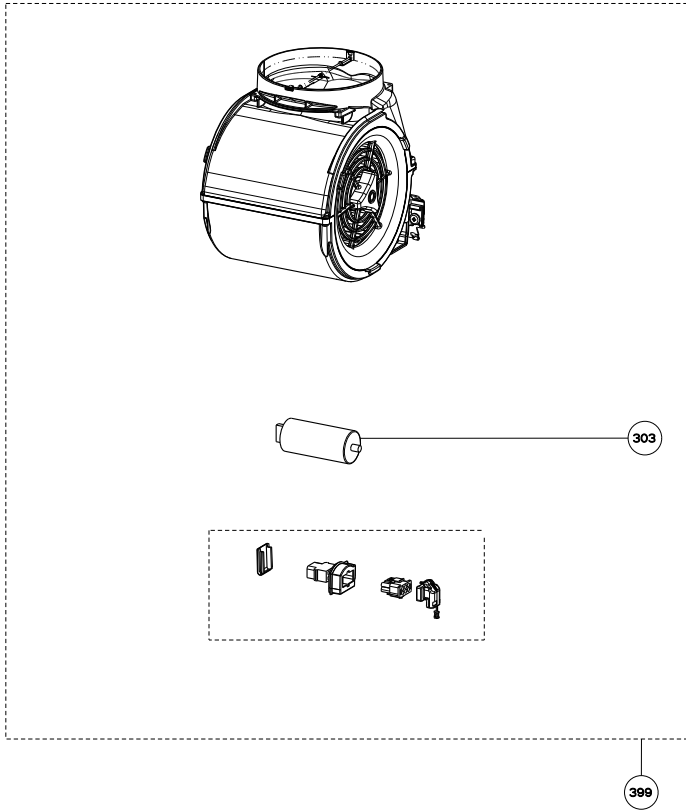

TRATTO ISOLA

body / chimney components

	Model Number	630003949	
Key	Description	36	Qty Req.
6	Grease filter	133.0018.482	2
7	Halogen lamp kit	133.0046.419	4
7	Halogen bulb only	133.0000.001	4
8	Connector box	133.0016.977	2
507	Upper chimney	133.0062.273	1
512	Lower chimney	133.0062.473	1
514	Damper	133.0055.994	1
626	Transformer kit	133.0052.578	1

TRATTO

motor / control components

	Model Number	630003949	
Key	Description	36	Qty Req.
101	button and trim ring kit	133.0017.102	1
199	switchboard kit	133.0056.179	1
303	Capacitor (Y Serial #s and older)	133.0060.648	1
303	Capacitor (S - W Serial #)	unavailable	
399	Motor kit	133.0055.998	1

TRATTO ISOLA

installation hardware

Key	Description	Qty	Qty Req.
	Model Number	630003949	
	36		
	Mounting Kit Island	133.0084.479	1
A	4 Bolts to Attach Canopy to Chimney		1
B	Wood Shelf Nut		1
C	Wood Shelf Washer		1
D	Wood Shelf Bolt		1
E	Wood Screw		1
F	Connector Box w/screws		1
G	Chimney Screws		1