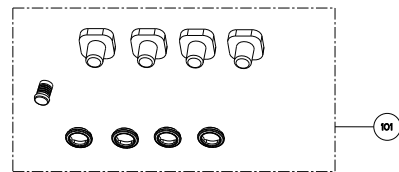

TRATTO ISOLA

body / chimney components

	Model Number	630003949	
Key	Description	36	Qty Req.
6	Grease filter	133.0018.482	2
7	Halogen lamp kit	133.0046.419	4
7	Halogen bulb only	133.0000.001	4
8	Connector box	133.0016.977	2
507	Upper chimney	133.0062.273	1
512	Lower chimney	133.0062.473	1
514	Damper	133.0055.994	1
626	Transformer kit	133.0052.578	1

TRATTO

motor / control components

	Model Number	630003949	
Key	Description	36	Qty Req.
101	button and trim ring kit	133.0017.102	1
199	switchboard kit	133.0056.179	1
303	Capacitor (Y Serial #s and older)	133.0060.648	1
303	Capacitor (S - W Serial #)	unavailable	
399	Motor kit	133.0055.998	1