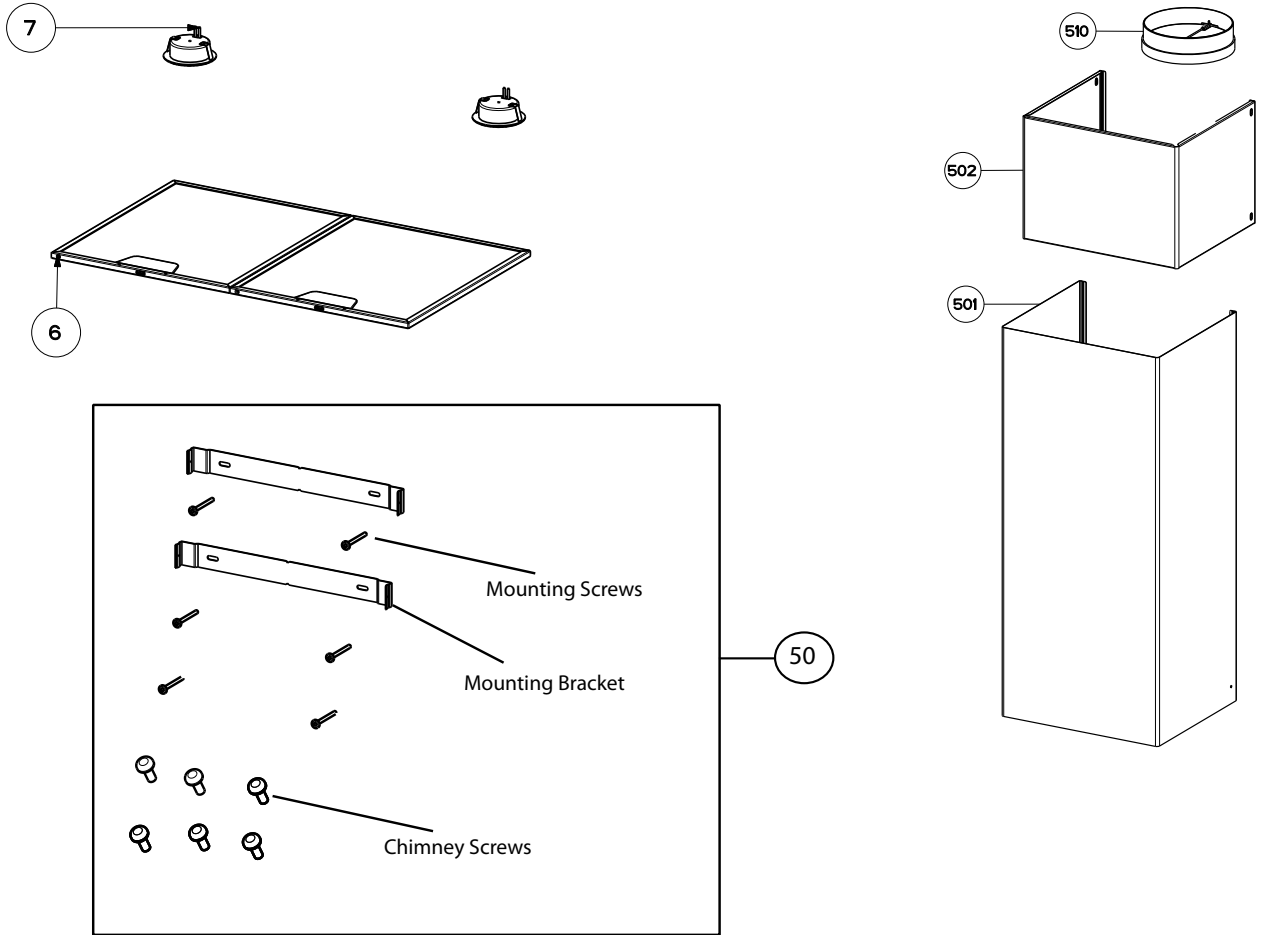

# TRATTO

## body / chimney components

	Model Number	630003948	
Key	Description	36	Qty Req.
6	Grease Filter	133.0018.482	2
7	Halogen lamp kit	133.0046.419	2
7	Halogen bulb only	133.0000.001	2
50	Mounting Kit Easy Cube	133.0084.478	1
501	Lower chimney	133.0061.519	1
502	Upper chimney	133.0061.518	1
510	Damper	133.0055.994	1
626	Transformer	133.0053.047	1