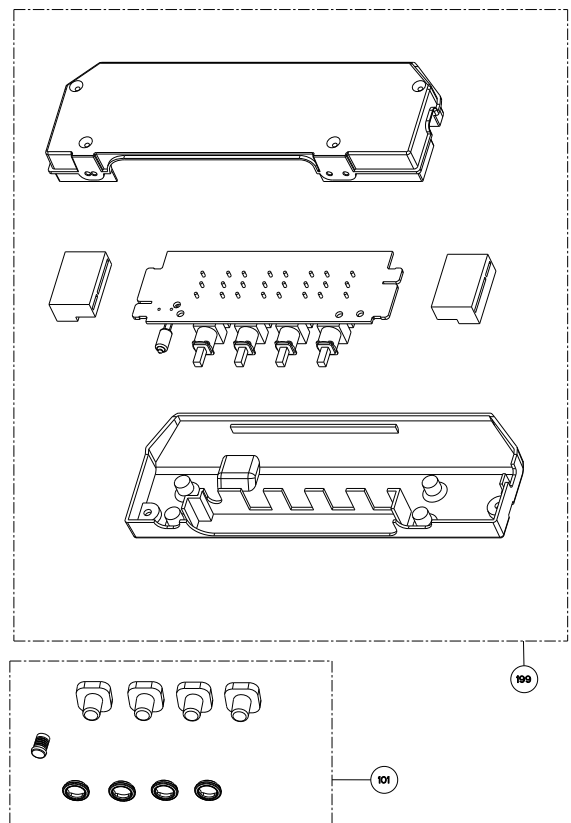

# TRATTO

## body / chimney components

	Model Number	630003948	
Key	Description	36	Qty Req.
6	Grease Filter	133.0018.482	2
7	Halogen lamp kit	133.0046.419	2
7	Halogen bulb only	133.0000.001	2
50	Mounting Kit Easy Cube	133.0084.478	1
501	Lower chimney	133.0061.519	1
502	Upper chimney	133.0061.518	1
510	Damper	133.0055.994	1
626	Transformer	133.0053.047	1

## motor / control components

	Model Number	630003948	
Key	Description	36	Qty Req.
101	button and trim ring kit	133.0017.102	1
199	switchboard kit	133.0056.179	1
303	Capacitor (Y Serial #s and older)	133.0060.648	1
303	Capacitor (S - W Serial #)	unavailable	1
399	Motor kit	133.0055.998	1