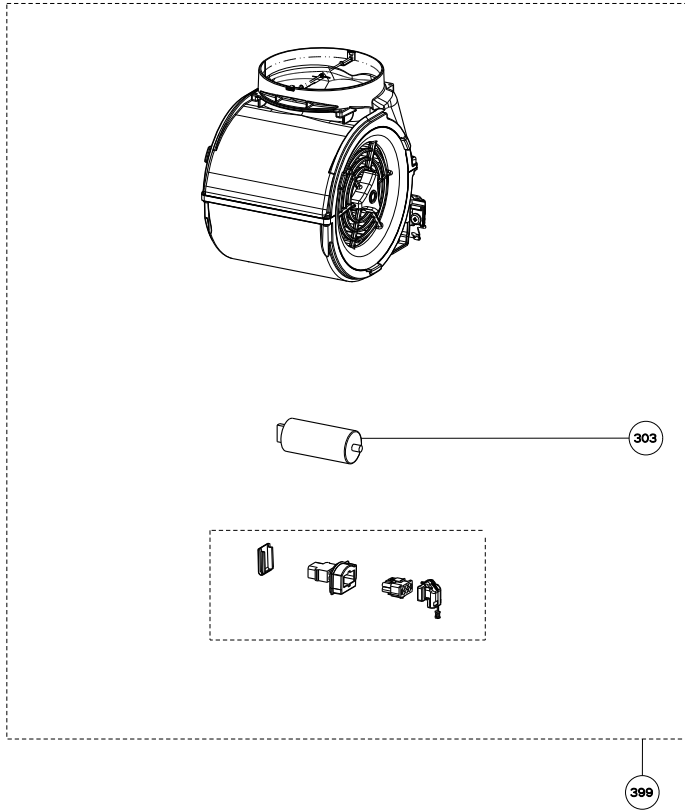

## body / chimney components

	Model Number	630003948	
Key	Description	36	Qty Req.
6	Grease Filter	133.0018.482	2
7	Halogen lamp kit	133.0046.419	2
7	Halogen bulb only	133.0000.001	2
50	Mounting Kit Easy Cube	133.0084.478	1
501	Lower chimney	133.0061.519	1
502	Upper chimney	133.0061.518	1
510	Damper	133.0055.994	1
626	Transformer	133.0053.047	1

## motor / control components

	Model Number	630003948	
Key	Description	36	Qty Req.
101	button and trim ring kit	133.0017.102	1
199	switchboard kit	133.0056.179	1
303	Capacitor (Y Serial #s and older)	133.0060.648	1
303	Capacitor (S - W Serial #)	unavailable	1
399	Motor kit	133.0055.998	1