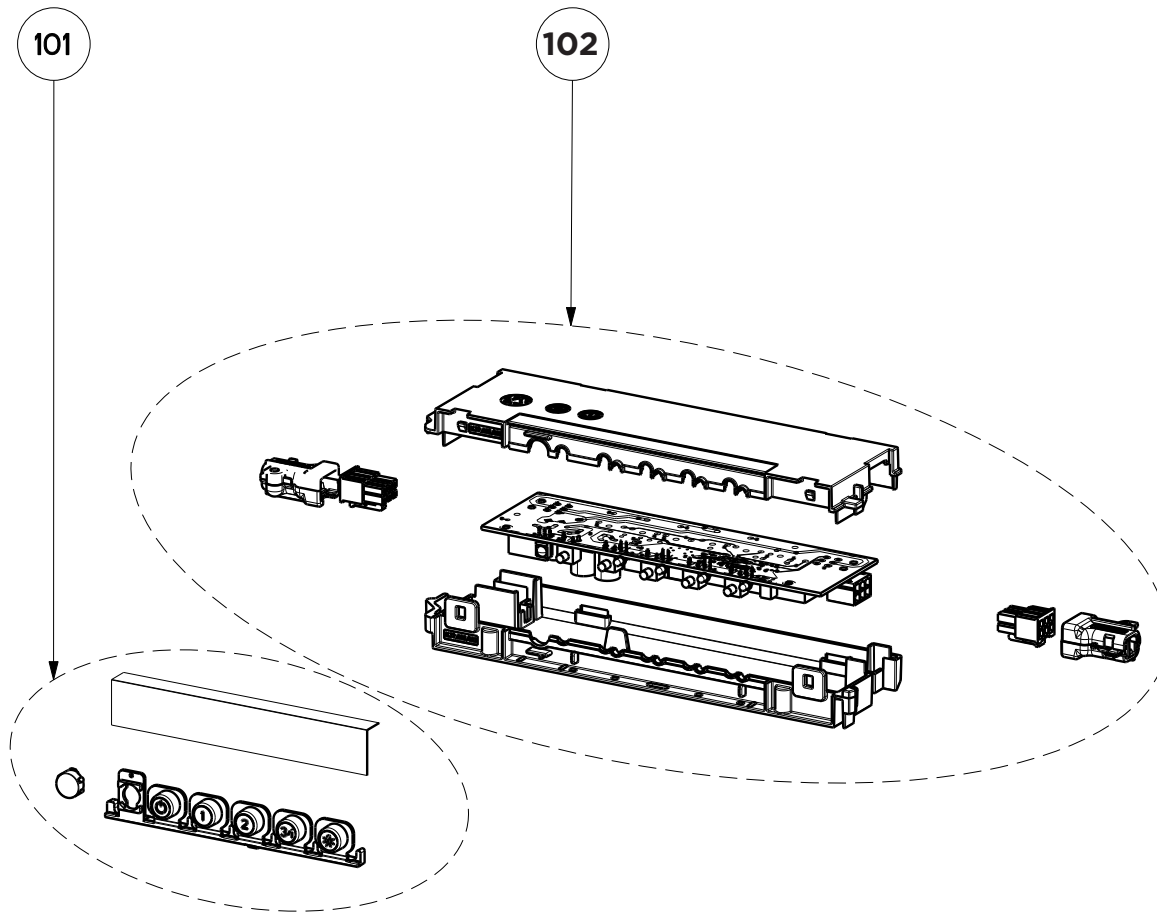

NOVA PRO

body / chimney components

Key	Model Number	NOPR30SS600	NOPR36SS600	Qty Req.
4	Grease Filter	133.0018.482	133.0018.482	2 (30"), 3 (36")
5	Lamp Holder	133.0071.013	133.0071.013	1
6	LED Bulb	133.0486.867	133.0486.867	2
7	Bulb Clip	133.0441.210	133.0441.210	1
8	Lamp holder Support	133.0198.226	133.0198.226	2
50	Canopy Wall Brackets and screws	133.0084.480	133.0084.480	1
501	Upper Chimney	133.0017.078	133.0017.078	1
503	Chimney brackets	133.0046.952	133.0046.952	1
507	Damper	133.0055.994	133.0055.994	1
509	Lower Chimney	133.0527.319	133.0527.319	1

NOVA PRO

switch components

	Model Number	NOPR30SS600	NOPR36SS600	
Key	Description	30 Stainless	36 Stainless	Qty Req.
101	Button Kit	133.0380.478	133.0380.478	1
102	Control Board Kit	133.0524.811	133.0524.811	1

NOVA PRO

motor components

	Model Number	NOPR30SS600	NOPR36SS600	
Key	Description	30 Stainless	36 Stainless	Qty Req.
302	Impeller	133.0151.809	133.0151.809	1
303	Capacitor	133.0060.648	133.0060.648	1
305	Rubber Motor Mount	133.0051.604	133.0051.604	1
312	Power Cord	133.0381.468	133.0381.468	1
399	Motor Kit	133.0396.005	133.0396.005	1