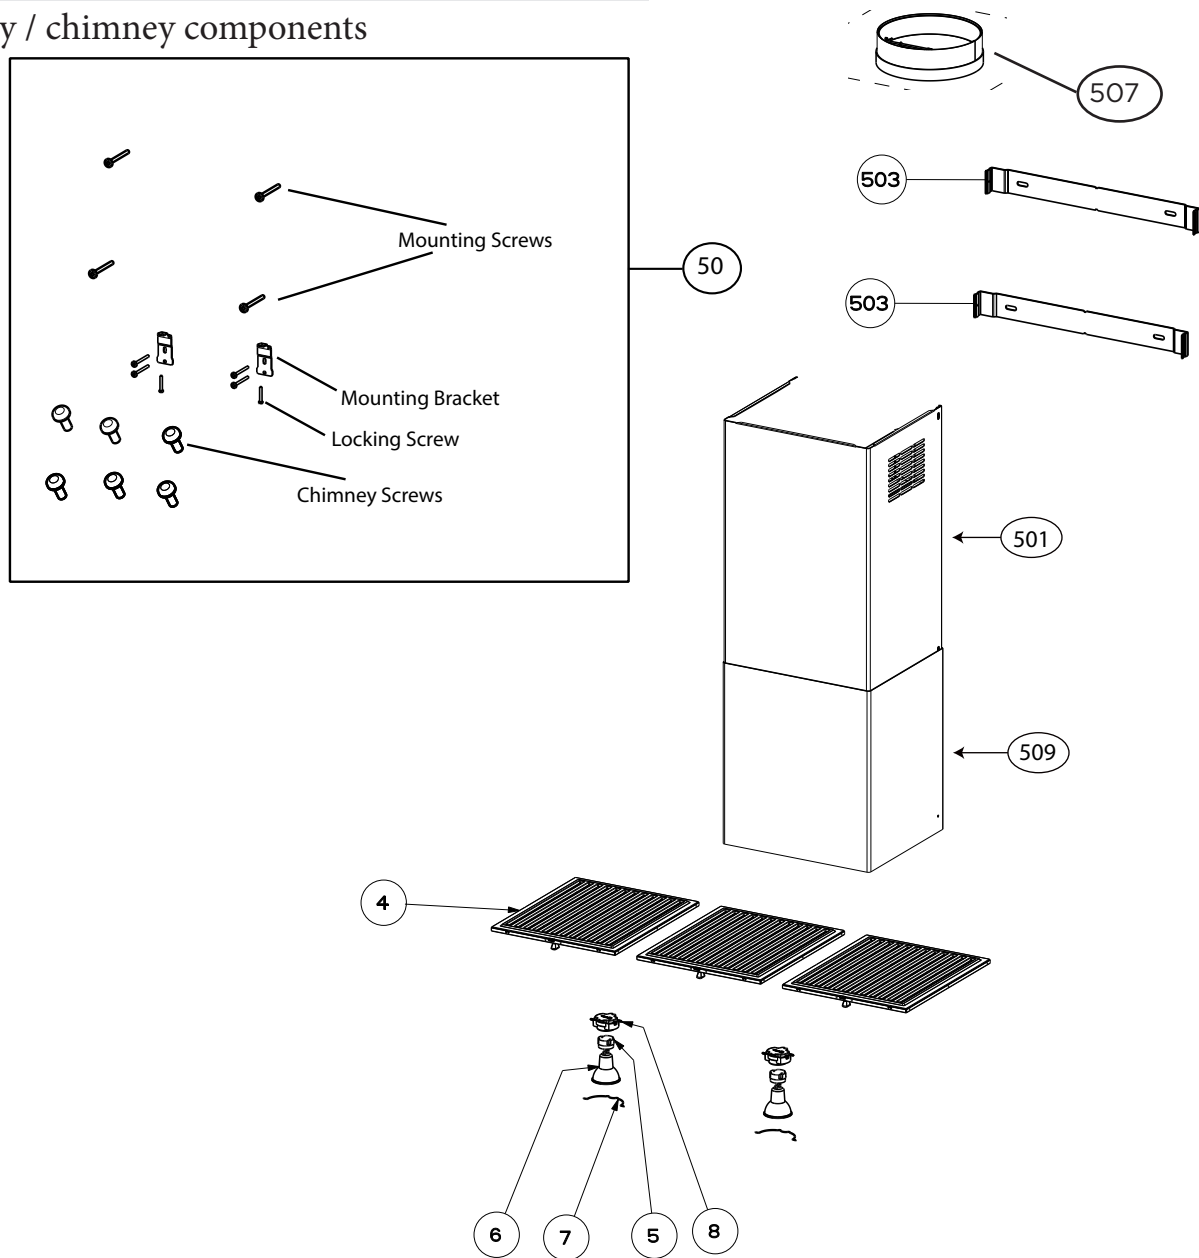

NOVA PRO

body / chimney components

Key	Model Number	NOPR30SS600	NOPR36SS600	Qty Req.
4	Grease Filter	133.0018.482	133.0018.482	2 (30"), 3 (36")
5	Lamp Holder	133.0071.013	133.0071.013	1
6	LED Bulb	133.0486.867	133.0486.867	2
7	Bulb Clip	133.0441.210	133.0441.210	1
8	Lamp holder Support	133.0198.226	133.0198.226	2
50	Canopy Wall Brackets and screws	133.0084.480	133.0084.480	1
501	Upper Chimney	133.0017.078	133.0017.078	1
503	Chimney brackets	133.0046.952	133.0046.952	1
507	Damper	133.0055.994	133.0055.994	1
509	Lower Chimney	133.0527.319	133.0527.319	1

NOVA PRO

switch components

	Model Number	NOPR30SS600	NOPR36SS600	
Key	Description	30 Stainless	36 Stainless	Qty Req.
101	Button Kit	133.0380.478	133.0380.478	1
102	Control Board Kit	133.0524.811	133.0524.811	1

NOVA PRO

motor components

	Model Number	NOPR30SS600	NOPR36SS600	
Key	Description	30 Stainless	36 Stainless	Qty Req.
302	Impeller	133.0151.809	133.0151.809	1
303	Capacitor	133.0060.648	133.0060.648	1
305	Rubber Motor Mount	133.0051.604	133.0051.604	1
312	Power Cord	133.0381.468	133.0381.468	1
399	Motor Kit	133.0396.005	133.0396.005	1