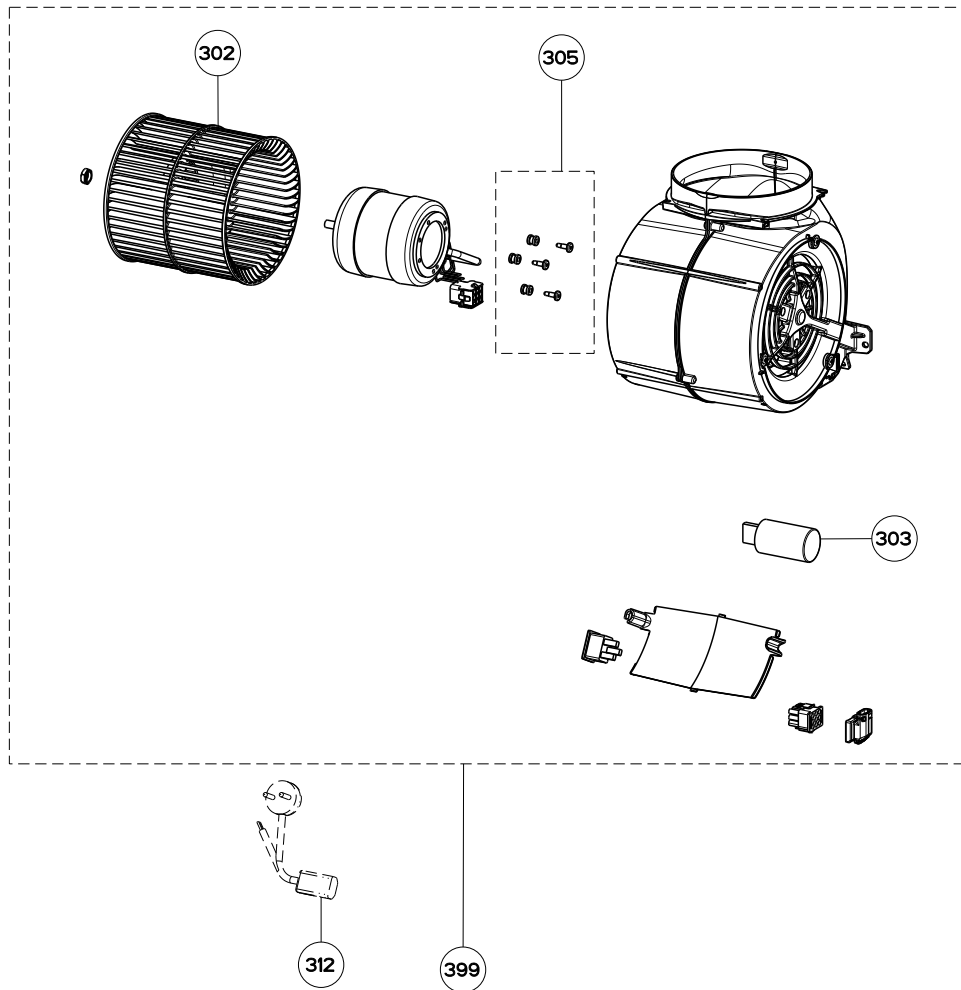

NOVA PRO

body / chimney components

Key	Model Number	NOPR30SS600	NOPR36SS600	Qty Req.
4	Grease Filter	133.0018.482	133.0018.482	2 (30"), 3 (36")
5	Lamp Holder	133.0071.013	133.0071.013	1
6	LED Bulb	133.0486.867	133.0486.867	2
7	Bulb Clip	133.0441.210	133.0441.210	1
8	Lamp holder Support	133.0198.226	133.0198.226	2
50	Canopy Wall Brackets and screws	133.0084.480	133.0084.480	1
501	Upper Chimney	133.0017.078	133.0017.078	1
503	Chimney brackets	133.0046.952	133.0046.952	1
507	Damper	133.0055.994	133.0055.994	1
509	Lower Chimney	133.0527.319	133.0527.319	1

NOVA PRO

switch components

	Model Number	NOPR30SS600	NOPR36SS600	
Key	Description	30 Stainless	36 Stainless	Qty Req.
101	Button Kit	133.0380.478	133.0380.478	1
102	Control Board Kit	133.0524.811	133.0524.811	1

NOVA PRO

motor components

	Model Number	NOPR30SS600	NOPR36SS600	
Key	Description	30 Stainless	36 Stainless	Qty Req.
302	Impeller	133.0151.809	133.0151.809	1
303	Capacitor	133.0060.648	133.0060.648	1
305	Rubber Motor Mount	133.0051.604	133.0051.604	1
312	Power Cord	133.0381.468	133.0381.468	1
399	Motor Kit	133.0396.005	133.0396.005	1