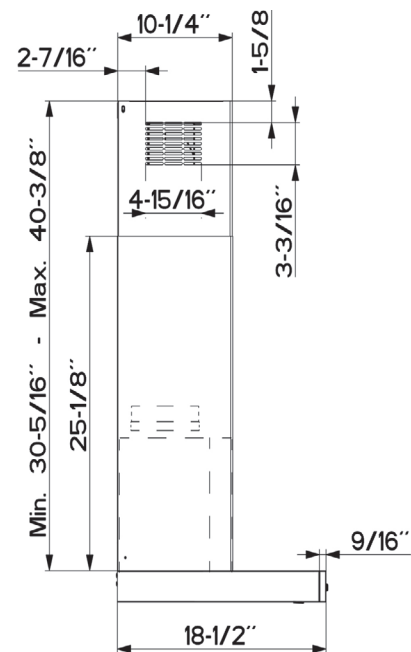

Side

WARNING! Product specifications are subject to change without notification. Consult the installation instructions before you begin installing this range hood. * Check local make up air codes for guidelines.