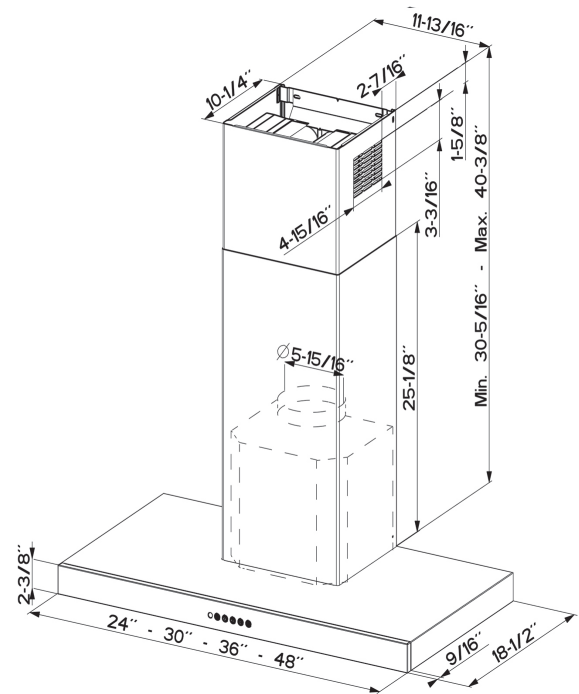

DIMENSIONS

PERFORMANCE

	SPEED	1	2	3	BOOST
CFM		150	295	395	560
Sones		2.8	4.3	6.0	7.5

ACCESSORIES

FILTER2 - Charcoal Filter Kit

High quality charcoal filter for use when recirculating the air back into the kitchen. Filters out odor and should be replaced every 6 months.

HIGH3 - High Ceiling Kit

High ceiling kit replaces both the upper & lower chimney with 2 taller.

DUCT4 - Ductless Conversion Kit

To convert the Stilo to ductless, this kit includes charcoal filters and a diverter to send the air thru the side grates on the upper chimney.

HIGH3BS- High Ceiling Kit

High ceiling kit Black Stainless (For STILBSV Only)/ (Up to 11")

REMORIG - Remote Control

Control all features of the hood from the convenience of a wireless remote control.

WIREBOX - Fixed Wiring Box

Replace the power cord with a hard wired box to power the range hood

MUDAMPER6 / MUDAMPER8 Universal Make-Up Air Damper

Satisfies make-up air requirements, this kit uses an air switch to activate the make-up air damper to open and bring fresh air into the home when the hood fan is on. It then closes tightly when the hood is off. The CFM level is not reduced with this accessory.

Front