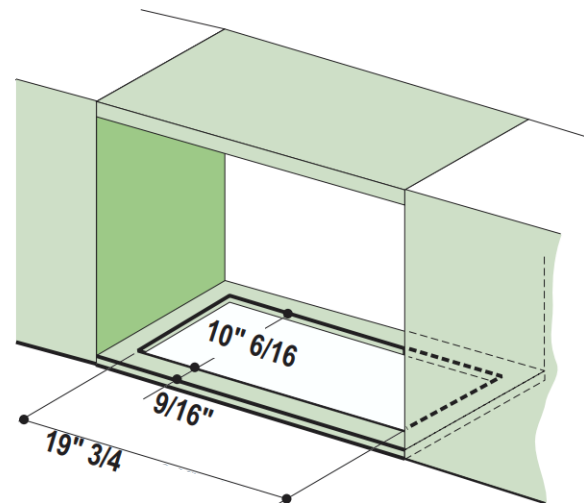

CRISTAL 24 SS SLIDE OUT RANGE HOOD

SPECIFICATIONS

cabinet cut out	19 3/4" (W) x 10 3/8" (D)
convertible to ductless / recirculating	Yes - with FILTER1 / FILTER1LL
controls	3 speed slider
mounting height from cooking surface	24" - 30"
lighting	2 x 5 (w) LED
ducting top	6" round
grease filters	2 dishwasher safe mesh filters
auto on/off	yes - fan/lights turn on when pulled out
stainless steel front panel	yes
make up air compliant *	yes
integrate front panel	yes - use your own custom front
built in mounting hardware	yes - easy snap mounting clips
power cord included	yes (NEW)
AC input / AC power	120V - 60hz / 190 W / 1.8 A

DIMENSIONS

Product Dimensions

Cut Out

Custom Front Panel Dimensions

PERFORMANCE

	SPEED	1	2	3
CFM		100	200	290

ACCESSORIES

FILTER1 - Charcoal Filter Kit

High quality charcoal filter for use when recirculating the air back into the kitchen. Filters out odor and should be replaced every 6 months

FILTER1LL - Long Lasting Charcoal Filter Kit

New washable charcoal filter can be recharged and washed up to 8 times. For use when recirculating the air back into the kitchen. Filters out odor and can last up to 4 years.

WIREBOX - Fixed Wiring Box

Replace the power cord with a hard wired box to power the range hood

WARNING! Product specifications are subject to change without notification. Consult the installation instructions before you begin installing this range hood. * Check local make up air codes for guidelines.