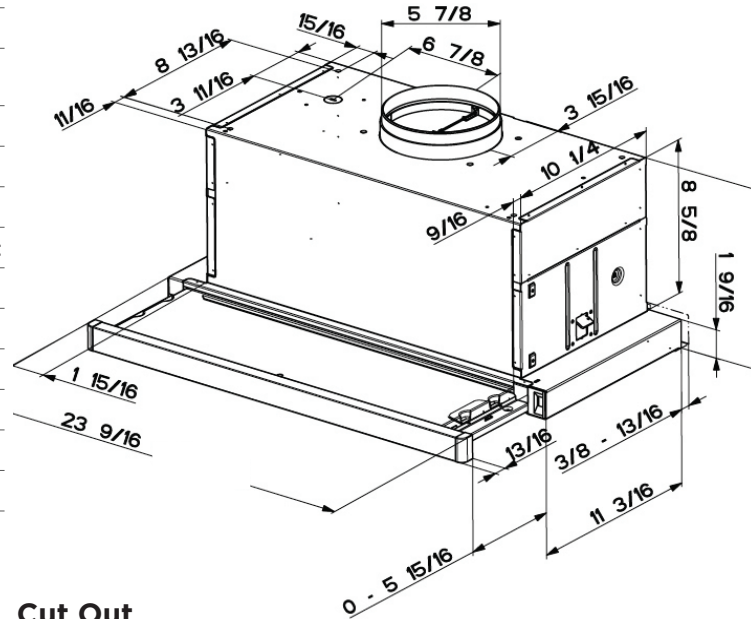

Fully Customizable Front Trim
Front visor trim can easily be integrated into your kitchen decor with customized front panels.

CRISTAL 24 SS SLIDE OUT RANGE HOOD

SPECIFICATIONS

cabinet cut out	19 3/4" (W) x 10 3/8" (D)
convertible to ductless / recirculating	Yes - with FILTER1 / FILTER1LL
controls	3 speed slider
mounting height from cooking surface	24" - 30"
lighting	2 x 5 (w) LED
ducting top	6" round
grease filters	2 dishwasher safe mesh filters
auto on/off	yes - fan/lights turn on when pulled out
stainless steel front panel	yes
make up air compliant *	yes
integrate front panel	yes - use your own custom front
built in mounting hardware	yes - easy snap mounting clips
power cord included	yes (NEW)
AC input / AC power	120V - 60hz / 190 W / 1.8 A

DIMENSIONS

Product Dimensions

Cut Out

Custom Front Panel Dimensions

PERFORMANCE

	SPEED	1	2	3
CFM		100	200	290

ACCESSORIES

FILTER1 - Charcoal Filter Kit