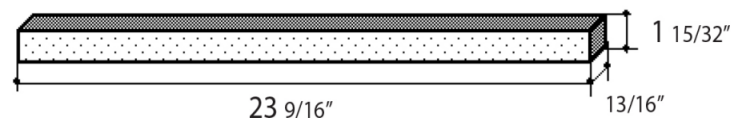

DIMENSIONS

Product Dimensions

Cut Out

Custom Front Panel Dimensions

PERFORMANCE

	SPEED	1	2	3
CFM		100	200	290

ACCESSORIES

FILTER1 - Charcoal Filter Kit