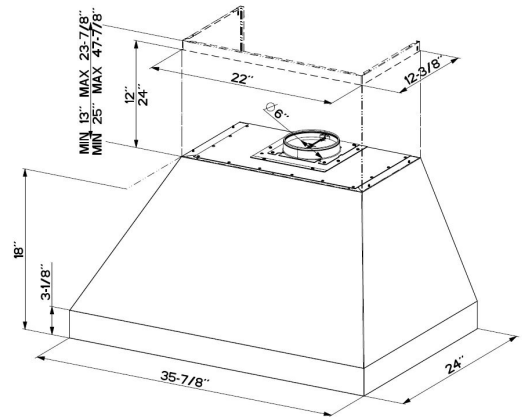

DIMENSIONS

36" DIMENSION

36" - 6" ROUND REAR VENTING

48" DIMENSION

PERFORMANCE (600 CFM)

	SPEED	1	2	3	BOOST
CFM		150	295	395	560
Sones		2.8	4.3	6.0	7.5

ACCESSORIES

FILTER1 - Charcoal Filter Kit