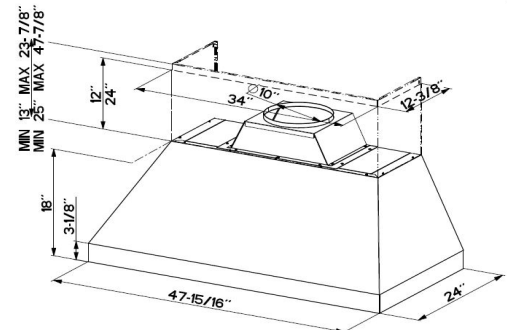

CAMINO PRO WALL RANGE HOOD

SPECIFICATIONS

min / max ceiling height	CHIM**24 - 7' 7" - 8' 11 7/8" CHIM**48 - 8' 11" - 10' 11 7/8"
convertible to ductless / recirculating	yes - WITH FILTER1 / FILTER1LL
canopy depth / height	24" 18"
controls (underneath)	4 Speed Rainbow electronic knob
pro motor (metal impellers)	yes
lighting	2 or 4 X 5 (W) LED
ducting top / rear (Vari-Duct) (600 CFM)	6" round (rear vent on CAPR36SS600)
ducting top (1200 CFM)	(2) 6" round OR (1) 10" round transition - 5" high
grease filters	dishwasher safe stainless steel pro baffle
self start heat sensor	yes
10 delay auto shut off	yes

DIMENSIONS

36" DIMENSION

36" - 6" ROUND REAR VENTING

48" DIMENSION

PERFORMANCE (600 CFM)

	SPEED	1	2	3	BOOST
CFM		150	295	395	560
Sones		2.8	4.3	6.0	7.5

ACCESSORIES

FILTER1 - Charcoal Filter Kit