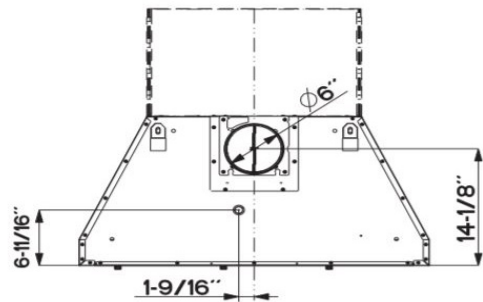

DIMENSIONS

36" DIMENSION

36" - 6" ROUND REAR VENTING

48" DIMENSION

PERFORMANCE (600 CFM)

	SPEED	1	2	3	BOOST
CFM		150	295	395	560
Sones		2.8	4.3	6.0	7.5

ACCESSORIES

FILTER1 - Charcoal Filter Kit