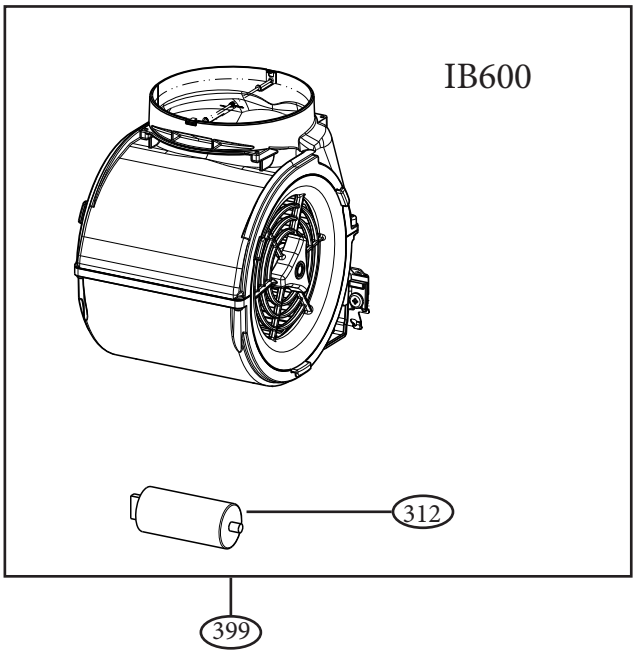

HIGH-LIGHT NB BLOWER MODEL (Serial # Starts A thru G)

body components

| | Model Number | HILTI36SSNB | HILTI36WHNB | |
|-----|----------------------------|--------------|--------------|----------|
| Key | Description | 36 Stainless | 36 White | Qty Req. |
| 1 | Panel Hinge Kit | 133.0304.582 | 133.0304.582 | 2 |
| 2 | Gasket Spring | 133.0428.204 | 133.0428.204 | 2 |
| 3 | Hinge Panel Support Piston | 133.0428.202 | 133.0428.202 | 2 |
| 4 | Magnet | 133.0401.022 | 133.0401.022 | 4 |
| 5 | Damper | 133.0055.994 | 133.0055.994 | 1 |
| 6 | Upper Mounting Bracket | 133.0433.034 | 133.0433.034 | 2 |
| 7 | Lower Mounting Bracket | 133.0433.035 | 133.0433.035 | 2 |
| 8 | EMI Filter | 133.0312.535 | 133.0312.535 | 1 |
| 10 | Grease Filter | 133.0036.291 | 133.0036.291 | 3 |
| 11 | Panel Cover | 133.0593.000 | 133.0593.000 | 1 |
| 12 | Light Panel | 133.0496.826 | 133.0496.778 | 1 |
| 13 | Transformer | 133.0171.826 | 133.0171.826 | 1 |

HIGH-LIGHT NB BLOWER MODEL (Serial # Starts A thru G)

switch / control components

| | Model Number | HILTI36SSNB | HILTI36WHNB | |
|-----|------------------|--------------|--------------|----------|
| Key | Description | 36 Stainless | 36 White | Qty Req. |
| 101 | Control Kit | 133.0386.936 | 133.0386.936 | 1 |
| 107 | Ribbon Connector | 133.0016.845 | 133.0016.845 | 1 |
| 451 | Control Board | 133.0516.453 | 133.0516.453 | 1 |
| 150 | Remote Control | REMORIG | REMORIG | 1 |

HIGH-LIGHT NB BLOWER MODEL (Serial # Starts A thru G)

motor components

| | Model Number | IB300 | IB400 | IB600 | |
|-----|--------------------|---------------|---------------|---------------|----------|
| Key | Description | 300 cfm motor | 400 cfm motor | 600 cfm motor | Qty Req. |
| 305 | Rubber Motor Mount | 133.0051.603 | 133.0051.603 | | 1 |
| 307 | Impeller | 133.0052.519 | 133.0052.519 | | 1 |
| 312 | Capacitor | 133.0060.648 | 133.0060.648 | 133.0060.648 | 1 |
| 399 | Motor Group | 133.0178.492 | 133.0052.518 | 133.0200.468 | 1 |