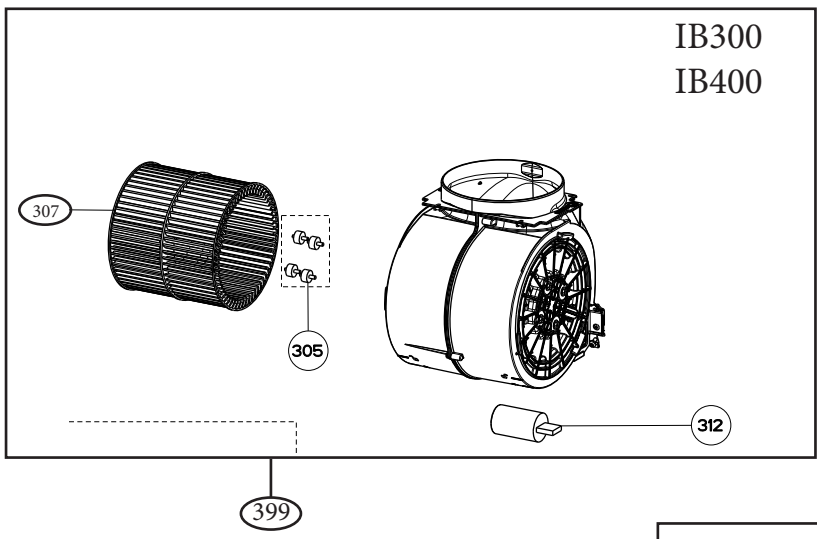

HIGH-LIGHT NB BLOWER MODEL (Serial # Starts A thru G)

body components

| | Model Number | HILTI36SSNB | HILTI36WHNB | |
|-----|----------------------------|--------------|--------------|----------|
| Key | Description | 36 Stainless | 36 White | Qty Req. |
| 1 | Panel Hinge Kit | 133.0304.582 | 133.0304.582 | 2 |
| 2 | Gasket Spring | 133.0428.204 | 133.0428.204 | 2 |
| 3 | Hinge Panel Support Piston | 133.0428.202 | 133.0428.202 | 2 |
| 4 | Magnet | 133.0401.022 | 133.0401.022 | 4 |
| 5 | Damper | 133.0055.994 | 133.0055.994 | 1 |
| 6 | Upper Mounting Bracket | 133.0433.034 | 133.0433.034 | 2 |
| 7 | Lower Mounting Bracket | 133.0433.035 | 133.0433.035 | 2 |
| 8 | EMI Filter | 133.0312.535 | 133.0312.535 | 1 |
| 10 | Grease Filter | 133.0036.291 | 133.0036.291 | 3 |
| 11 | Panel Cover | 133.0593.000 | 133.0593.000 | 1 |
| 12 | Light Panel | 133.0496.826 | 133.0496.778 | 1 |
| 13 | Transformer | 133.0171.826 | 133.0171.826 | 1 |

HIGH-LIGHT NB BLOWER MODEL (Serial # Starts A thru G)

switch / control components

| | Model Number | HILTI36SSNB | HILTI36WHNB | |
|-----|------------------|--------------|--------------|----------|
| Key | Description | 36 Stainless | 36 White | Qty Req. |
| 101 | Control Kit | 133.0386.936 | 133.0386.936 | 1 |
| 107 | Ribbon Connector | 133.0016.845 | 133.0016.845 | 1 |
| 451 | Control Board | 133.0516.453 | 133.0516.453 | 1 |
| 150 | Remote Control | REMORIG | REMORIG | 1 |

HIGH-LIGHT NB BLOWER MODEL (Serial # Starts A thru G)

motor components

| | Model Number | IB300 | IB400 | IB600 | |
|-----|--------------------|---------------|---------------|---------------|----------|
| Key | Description | 300 cfm motor | 400 cfm motor | 600 cfm motor | Qty Req. |
| 305 | Rubber Motor Mount | 133.0051.603 | 133.0051.603 | | 1 |
| 307 | Impeller | 133.0052.519 | 133.0052.519 | | 1 |
| 312 | Capacitor | 133.0060.648 | 133.0060.648 | 133.0060.648 | 1 |
| 399 | Motor Group | 133.0178.492 | 133.0052.518 | 133.0200.468 | 1 |