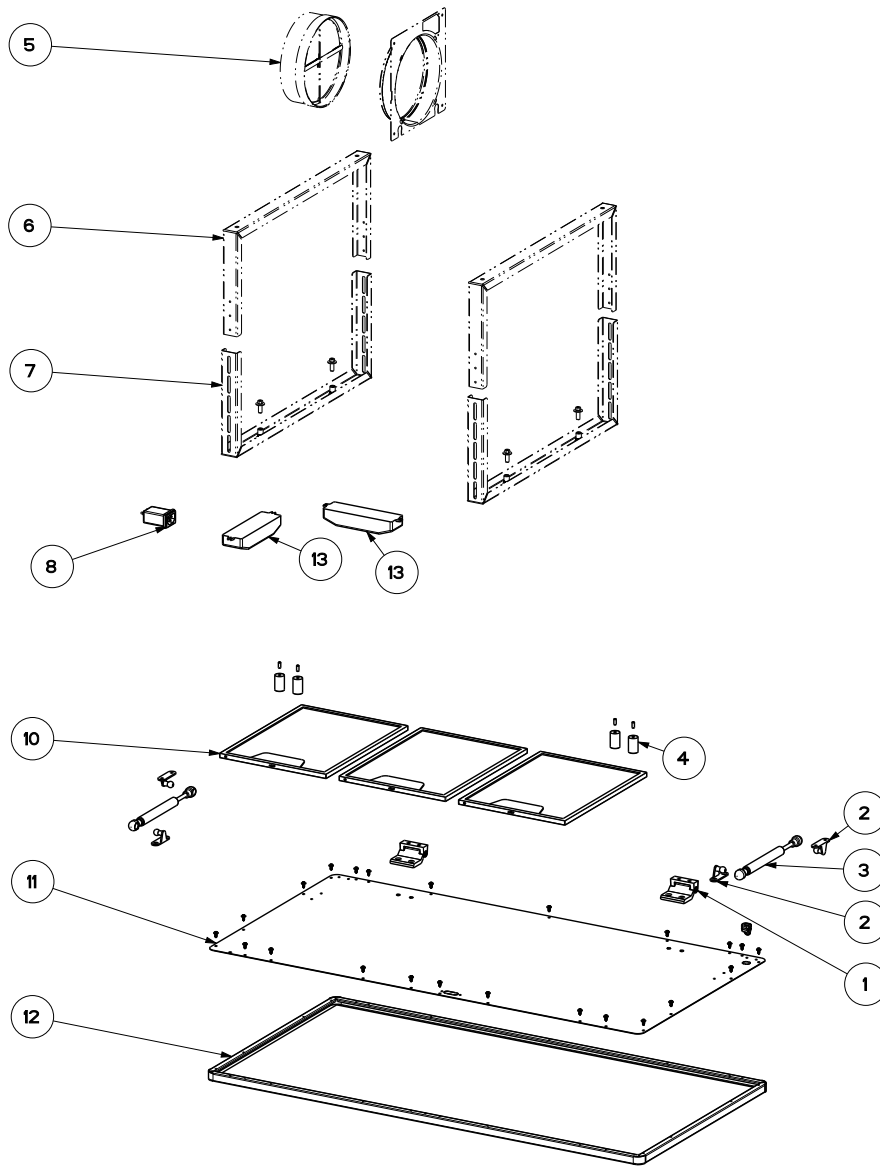

HIGH-LIGHT NB BLOWER MODEL (Serial # Starts A thru G)

body components

| | Model Number | HILTI36SSNB | HILTI36WHNB | |
|-----|----------------------------|--------------|--------------|----------|
| Key | Description | 36 Stainless | 36 White | Qty Req. |
| 1 | Panel Hinge Kit | 133.0304.582 | 133.0304.582 | 2 |
| 2 | Gasket Spring | 133.0428.204 | 133.0428.204 | 2 |
| 3 | Hinge Panel Support Piston | 133.0428.202 | 133.0428.202 | 2 |
| 4 | Magnet | 133.0401.022 | 133.0401.022 | 4 |
| 5 | Damper | 133.0055.994 | 133.0055.994 | 1 |
| 6 | Upper Mounting Bracket | 133.0433.034 | 133.0433.034 | 2 |
| 7 | Lower Mounting Bracket | 133.0433.035 | 133.0433.035 | 2 |
| 8 | EMI Filter | 133.0312.535 | 133.0312.535 | 1 |
| 10 | Grease Filter | 133.0036.291 | 133.0036.291 | 3 |
| 11 | Panel Cover | 133.0593.000 | 133.0593.000 | 1 |
| 12 | Light Panel | 133.0496.826 | 133.0496.778 | 1 |
| 13 | Transformer | 133.0171.826 | 133.0171.826 | 1 |

HIGH-LIGHT NB BLOWER MODEL (Serial # Starts A thru G)

switch / control components

| | Model Number | HILTI36SSNB | HILTI36WHNB | |
|-----|------------------|--------------|--------------|----------|
| Key | Description | 36 Stainless | 36 White | Qty Req. |
| 101 | Control Kit | 133.0386.936 | 133.0386.936 | 1 |
| 107 | Ribbon Connector | 133.0016.845 | 133.0016.845 | 1 |
| 451 | Control Board | 133.0516.453 | 133.0516.453 | 1 |
| 150 | Remote Control | REMORIG | REMORIG | 1 |

HIGH-LIGHT NB BLOWER MODEL (Serial # Starts A thru G)

motor components

| | Model Number | IB300 | IB400 | IB600 | |
|-----|--------------------|---------------|---------------|---------------|----------|
| Key | Description | 300 cfm motor | 400 cfm motor | 600 cfm motor | Qty Req. |
| 305 | Rubber Motor Mount | 133.0051.603 | 133.0051.603 | | 1 |
| 307 | Impeller | 133.0052.519 | 133.0052.519 | | 1 |
| 312 | Capacitor | 133.0060.648 | 133.0060.648 | 133.0060.648 | 1 |
| 399 | Motor Group | 133.0178.492 | 133.0052.518 | 133.0200.468 | 1 |