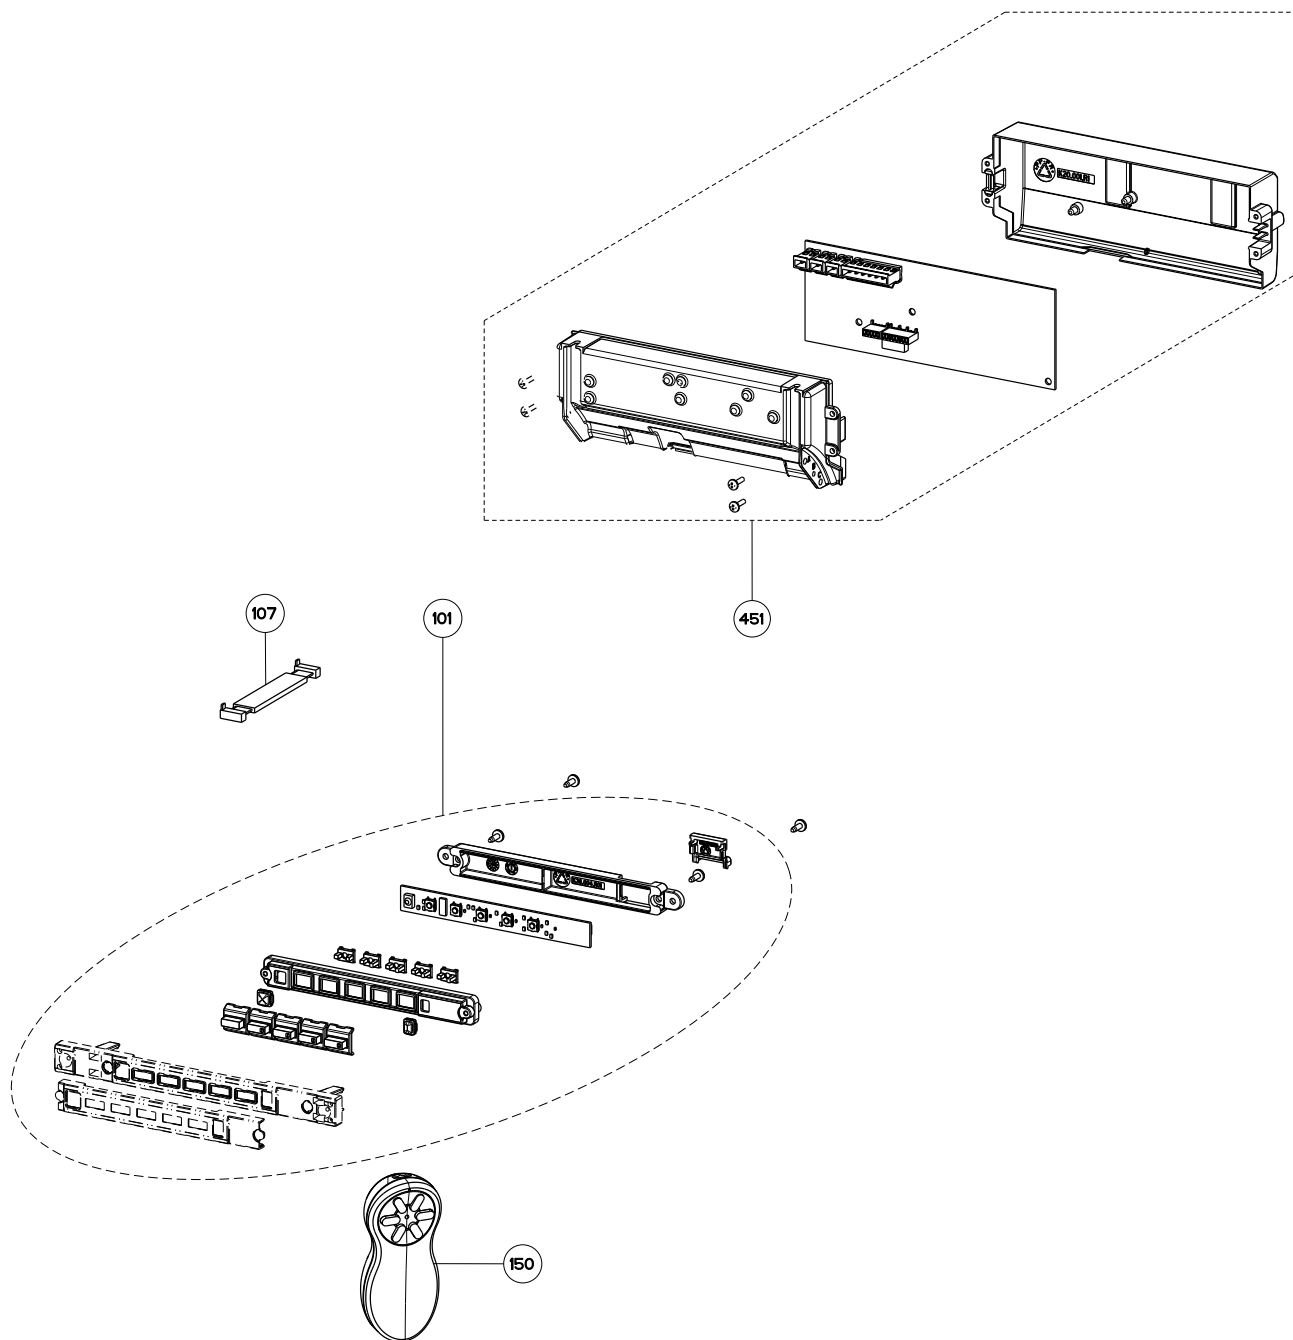

HIGH-LIGHT NB BLOWER MODEL (Serial # Starts A thru G)

body components

| | Model Number | HILTI36SSNB | HILTI36WHNB | |
|-----|----------------------------|--------------|--------------|----------|
| Key | Description | 36 Stainless | 36 White | Qty Req. |
| 1 | Panel Hinge Kit | 133.0304.582 | 133.0304.582 | 2 |
| 2 | Gasket Spring | 133.0428.204 | 133.0428.204 | 2 |
| 3 | Hinge Panel Support Piston | 133.0428.202 | 133.0428.202 | 2 |
| 4 | Magnet | 133.0401.022 | 133.0401.022 | 4 |
| 5 | Damper | 133.0055.994 | 133.0055.994 | 1 |
| 6 | Upper Mounting Bracket | 133.0433.034 | 133.0433.034 | 2 |
| 7 | Lower Mounting Bracket | 133.0433.035 | 133.0433.035 | 2 |
| 8 | EMI Filter | 133.0312.535 | 133.0312.535 | 1 |
| 10 | Grease Filter | 133.0036.291 | 133.0036.291 | 3 |
| 11 | Panel Cover | 133.0593.000 | 133.0593.000 | 1 |
| 12 | Light Panel | 133.0496.826 | 133.0496.778 | 1 |
| 13 | Transformer | 133.0171.826 | 133.0171.826 | 1 |

HIGH-LIGHT NB BLOWER MODEL (Serial # Starts A thru G)

switch / control components

| | Model Number | HILTI36SSNB | HILTI36WHNB | |
|-----|------------------|--------------|--------------|----------|
| Key | Description | 36 Stainless | 36 White | Qty Req. |
| 101 | Control Kit | 133.0386.936 | 133.0386.936 | 1 |
| 107 | Ribbon Connector | 133.0016.845 | 133.0016.845 | 1 |
| 451 | Control Board | 133.0516.453 | 133.0516.453 | 1 |
| 150 | Remote Control | REMORIG | REMORIG | 1 |

HIGH-LIGHT NB BLOWER MODEL (Serial # Starts A thru G)

motor components

| | Model Number | IB300 | IB400 | IB600 | |
|-----|--------------------|---------------|---------------|---------------|----------|
| Key | Description | 300 cfm motor | 400 cfm motor | 600 cfm motor | Qty Req. |
| 305 | Rubber Motor Mount | 133.0051.603 | 133.0051.603 | | 1 |
| 307 | Impeller | 133.0052.519 | 133.0052.519 | | 1 |
| 312 | Capacitor | 133.0060.648 | 133.0060.648 | 133.0060.648 | 1 |
| 399 | Motor Group | 133.0178.492 | 133.0052.518 | 133.0200.468 | 1 |