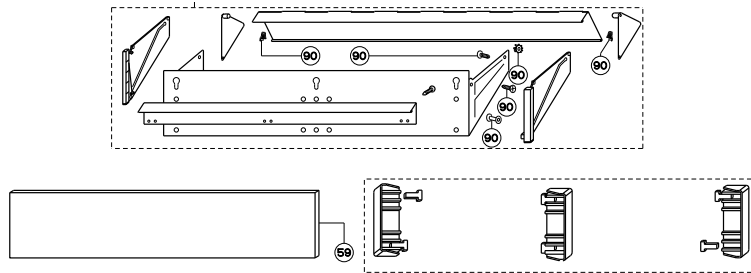

AGIO (Serial # Starts 0 thru 6)

Look for the following identifiers:

Flourescent Lighting

body components

front panel components

	Model Number	AGIO24WH / 630006623	AGIO24BK / 630006626	AGIO30WH / 630006624	AGIO30BK / 630006627	AGIO36WH / 630006625	AGIO36BK / 630006628	
Key	Description	24 White	24 Black	30 White	30 Black	36 White	36 Black	Qty Req.
27	Damper	133.0391.292	133.0391.292	133.0391.292	133.0391.292	133.0391.292	133.0391.292	1
30	Lampholder	133.0057.322	133.0057.322	133.0057.322	133.0057.322	133.0057.322	133.0057.322	2
31	Starter holder	133.0059.031	133.0059.031	133.0059.031	133.0059.031	133.0059.031	133.0059.031	1
32	Starter	133.0057.318	133.0057.318	133.0057.318	133.0057.318	133.0057.318	133.0057.318	1
33	Fixing cable	133.0064.522	133.0064.522	133.0064.522	133.0064.522	133.0064.522	133.0064.522	1
35	Feeder	133.0052.881	133.0052.881	133.0052.881	133.0052.881	133.0052.881	133.0052.881	1
36	Tempered glass diffuser	133.0017.619	133.0017.619	133.0017.619	133.0017.619	133.0017.619	133.0017.619	1
37	Diffuser clip kit	133.0055.253	133.0055.253	133.0055.253	133.0055.253	133.0055.253	133.0055.253	1
43	Grease filter	133.0072.809	133.0072.809	133.0072.902	133.0072.902	133.0072.902	133.0072.902	2
46	Visor kit	133.0072.899	133.0067.796	133.0072.903	133.0072.913	133.0072.906	133.0072.915	1
50	Mounting Kit Agio	133.0084.485	133.0084.485	133.0084.485	133.0084.485	133.0084.485	133.0084.485	1
55	Glass panel holder kit	133.0072.897	133.0072.912	133.0072.897	133.0072.912	133.0072.897	133.0072.912	1
59	Front glass panel	133.0072.886	133.0072.908	133.0072.904	133.0072.914	133.0072.907	133.0072.916	1
90	Visor component kit	133.0072.900	133.0072.900	133.0072.900	133.0072.900	133.0072.900	133.0072.900	1