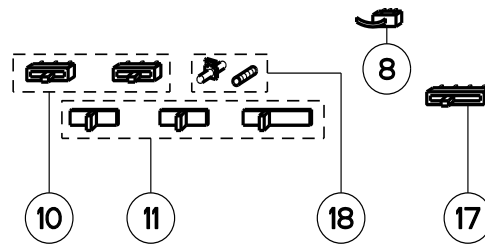

AGIO

motor / switch components

5

3

22

10

11

18

17

	Model Number	AGIO24WH / 630006623	AGIO24BK / 630006626	AGIO30WH / 630006624	AGIO30BK / 630006627	AGIO36WH / 630006625	AGIO36BK / 630006628	
Key	Description	24 White	24 Black	30 White	30 Black	36 White	36 Black	Qty Req.
3	Impeller Left (SX)	133.0072.881	133.0072.881	133.0072.881	133.0072.881	133.0072.881	133.0072.881	1
5	Motor	133.0072.905	133.0072.905	133.0072.905	133.0072.905	133.0072.905	133.0072.905	1
8	Microswitch with lever	133.0059.741	133.0059.741	133.0059.741	133.0059.741	133.0059.741	133.0059.741	1
10	On / off switches	133.0054.536	133.0054.536	133.0054.536	133.0054.536	133.0054.536	133.0054.536	1
11	Switch Button Kit	133.0072.896	133.0072.896	133.0072.896	133.0072.896	133.0072.896	133.0072.896	1
17	Motor Speed switch	133.0054.538	133.0054.538	133.0054.538	133.0054.538	133.0054.538	133.0054.538	1
18	Microswitch Activator	133.0072.884	133.0072.884	133.0072.884	133.0072.884	133.0072.884	133.0072.884	1
22	Impeller Right (DX)	133.0072.882	133.0072.882	133.0072.882	133.0072.882	133.0072.882	133.0072.882	1