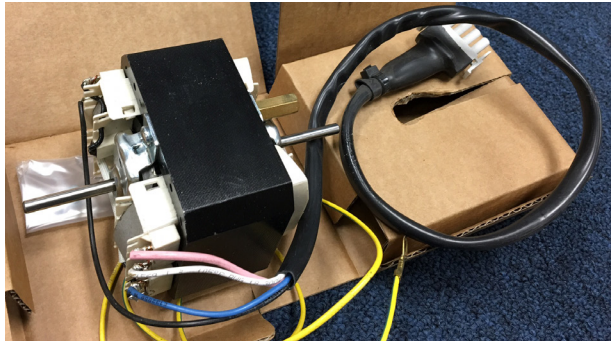

AGIO (Serial # Starts 0 thru 6)

Look for the following identifiers:

Flourescent Lighting

body components

front panel components

	Model Number	AGIO24WH / 630006623	AGIO24BK / 630006626	AGIO30WH / 630006624	AGIO30BK / 630006627	AGIO36WH / 630006625	AGIO36BK / 630006628	
Key	Description	24 White	24 Black	30 White	30 Black	36 White	36 Black	Qty Req.
27	Damper	133.0391.292	133.0391.292	133.0391.292	133.0391.292	133.0391.292	133.0391.292	1
30	Lampholder	133.0057.322	133.0057.322	133.0057.322	133.0057.322	133.0057.322	133.0057.322	2
31	Starter holder	133.0059.031	133.0059.031	133.0059.031	133.0059.031	133.0059.031	133.0059.031	1
32	Starter	133.0057.318	133.0057.318	133.0057.318	133.0057.318	133.0057.318	133.0057.318	1
33	Fixing cable	133.0064.522	133.0064.522	133.0064.522	133.0064.522	133.0064.522	133.0064.522	1
35	Feeder	133.0052.881	133.0052.881	133.0052.881	133.0052.881	133.0052.881	133.0052.881	1
36	Tempered glass diffuser	133.0017.619	133.0017.619	133.0017.619	133.0017.619	133.0017.619	133.0017.619	1
37	Diffuser clip kit	133.0055.253	133.0055.253	133.0055.253	133.0055.253	133.0055.253	133.0055.253	1
43	Grease filter	133.0072.809	133.0072.809	133.0072.902	133.0072.902	133.0072.902	133.0072.902	2
46	Visor kit	133.0072.899	133.0067.796	133.0072.903	133.0072.913	133.0072.906	133.0072.915	1
50	Mounting Kit Agio	133.0084.485	133.0084.485	133.0084.485	133.0084.485	133.0084.485	133.0084.485	1
55	Glass panel holder kit	133.0072.897	133.0072.912	133.0072.897	133.0072.912	133.0072.897	133.0072.912	1
59	Front glass panel	133.0072.886	133.0072.908	133.0072.904	133.0072.914	133.0072.907	133.0072.916	1
90	Visor component kit	133.0072.900	133.0072.900	133.0072.900	133.0072.900	133.0072.900	133.0072.900	1

AGIO

motor / switch components

5

3

22

10

11

18