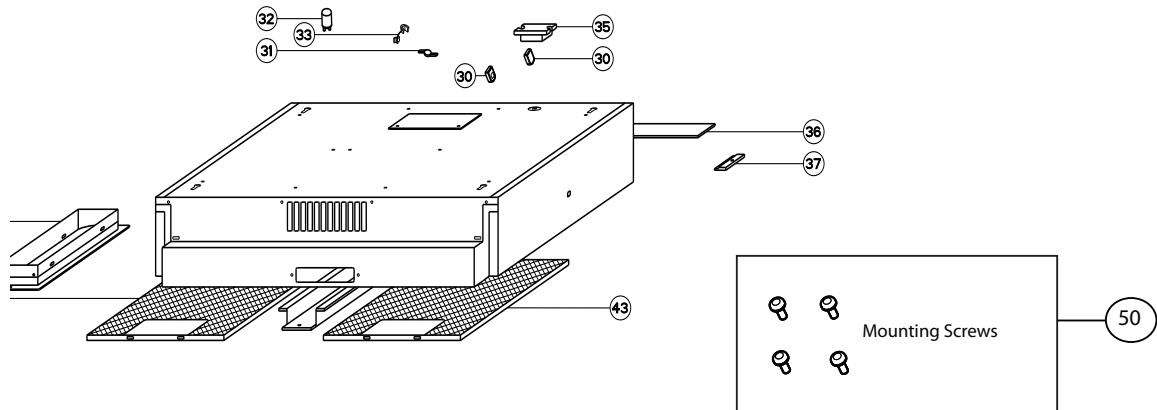

AGIO (Serial # Starts 0 thru 6)

Look for the following identifiers:

Flourescent Lighting

body components

front panel components

	Model Number	AGIO24WH / 630006623	AGIO24BK / 630006626	AGIO30WH / 630006624	AGIO30BK / 630006627	AGIO36WH / 630006625	AGIO36BK / 630006628	
Key	Description	24 White	24 Black	30 White	30 Black	36 White	36 Black	Qty Req.
27	Damper	133.0391.292	133.0391.292	133.0391.292	133.0391.292	133.0391.292	133.0391.292	1
30	Lampholder	133.0057.322	133.0057.322	133.0057.322	133.0057.322	133.0057.322	133.0057.322	2
31	Starter holder	133.0059.031	133.0059.031	133.0059.031	133.0059.031	133.0059.031	133.0059.031	1
32	Starter	133.0057.318	133.0057.318	133.0057.318	133.0057.318	133.0057.318	133.0057.318	1
33	Fixing cable	133.0064.522	133.0064.522	133.0064.522	133.0064.522	133.0064.522	133.0064.522	1
35	Feeder	133.0052.881	133.0052.881	133.0052.881	133.0052.881	133.0052.881	133.0052.881	1
36	Tempered glass diffuser	133.0017.619	133.0017.619	133.0017.619	133.0017.619	133.0017.619	133.0017.619	1
37	Diffuser clip kit	133.0055.253	133.0055.253	133.0055.253	133.0055.253	133.0055.253	133.0055.253	1
43	Grease filter	133.0072.809	133.0072.809	133.0072.902	133.0072.902	133.0072.902	133.0072.902	2
46	Visor kit	133.0072.899	133.0067.796	133.0072.903	133.0072.913	133.0072.906	133.0072.915	1
50	Mounting Kit Agio	133.0084.485	133.0084.485	133.0084.485	133.0084.485	133.0084.485	133.0084.485	1
55	Glass panel holder kit	133.0072.897	133.0072.912	133.0072.897	133.0072.912	133.0072.897	133.0072.912	1
59	Front glass panel	133.0072.886	133.0072.908	133.0072.904	133.0072.914	133.0072.907	133.0072.916	1
90	Visor component kit	133.0072.900	133.0072.900	133.0072.900	133.0072.900	133.0072.900	133.0072.900	1