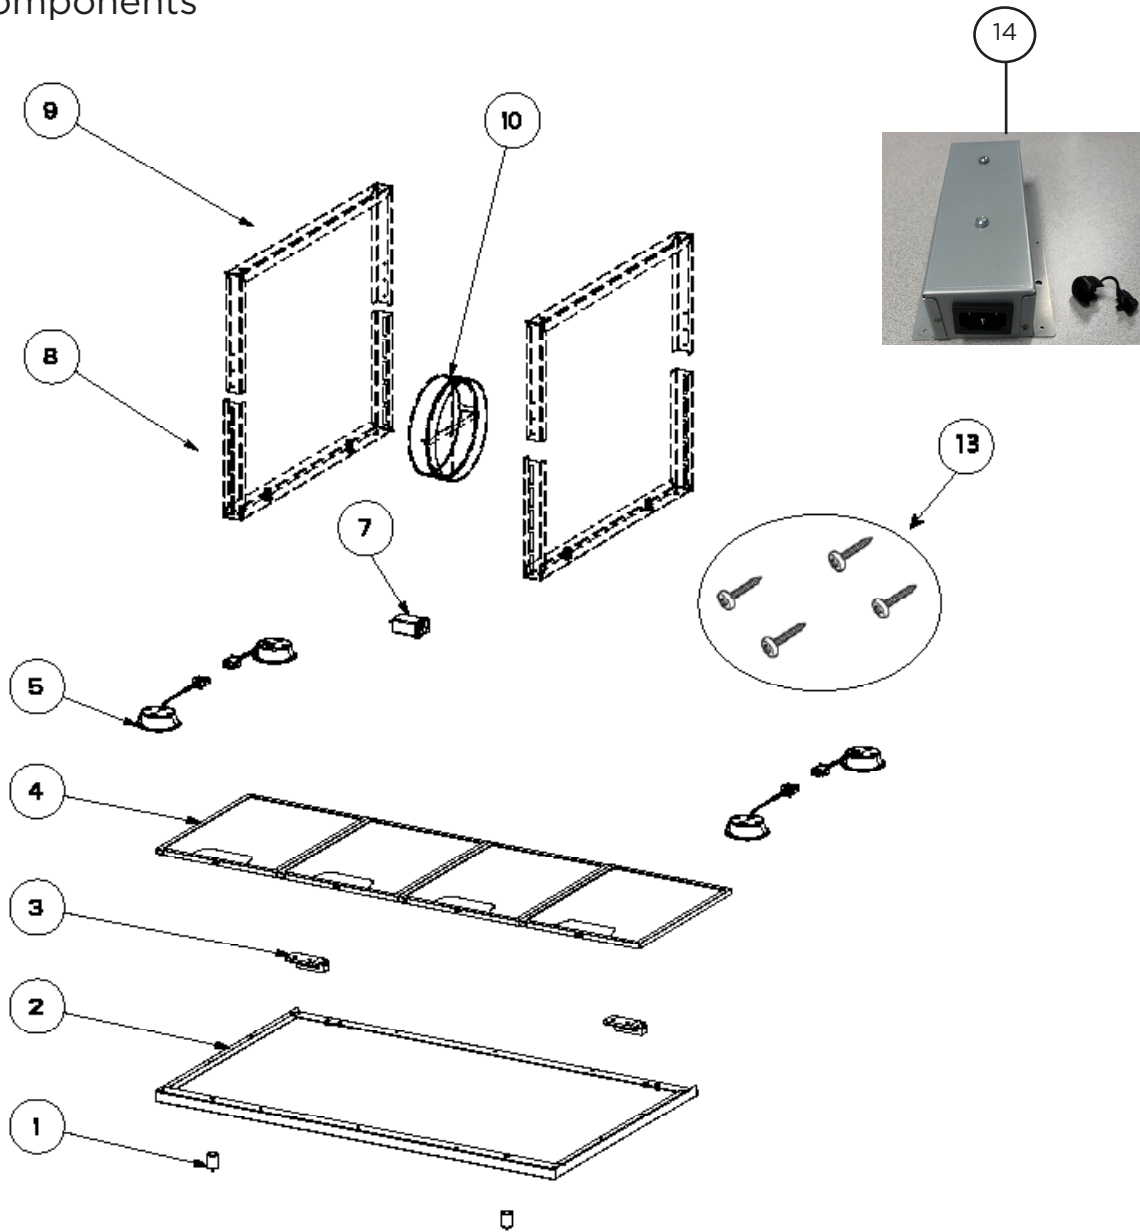

STRATUS STAINLESS 2018 NB BLOWER MODEL (Serial # Starts 9 or A thru G)

body components

	Model Number	STRTIS36SSNB	STRTIS48SSNB	
Key	Description	36 Stainless Steel	48 Stainless Steel	Qty Req.
1	Panel Magnet	133.0309.937	133.0401.022	2 (36"), 4 (48")
2	Perimetric SS Panel	133.0315.419	133.0537.547	1
3	Panel Hinge Kit	133.0304.582	133.0304.582	2
4	Grease Filter	133.0036.291	133.0036.291	3 (36"), 4 (48")
5	LED Lights	133.0289.829	133.0289.829	4
7	Electric Filter	133.0312.535	133.0312.535	1
14	Specialty EMI Filter	133.0578.876	133.0578.876	1
8	Lower Mounting Bracket	133.0433.035	133.0433.035	2
9	Upper Mounting Bracket	133.0433.034	133.0433.034	2
10	Damper	133.0055.994	133.0055.994	1
13	Stratus Hardware Kit	133.0548.899	133.0548.899	1

STRATUS STAINLESS 2018 NB BLOWER MODEL (Serial # Starts 9 or A thru G)

switch / control component

	Model Number	STRIS36SSNB	STRIS48SSNB	
Key	Description	36 Stainless Steel	48 Stainless Steel	Qty Req.
101	Control Kit	133.0386.936	133.0386.936	1
107	Ribbon Connector	133.0016.845	133.0016.845	1
451	Control Board	133.0516.453	133.0516.453	1
452	Transformer	133.0299.377	133.0299.377	1
150	Remote Control	REMORIG	REMORIG	1