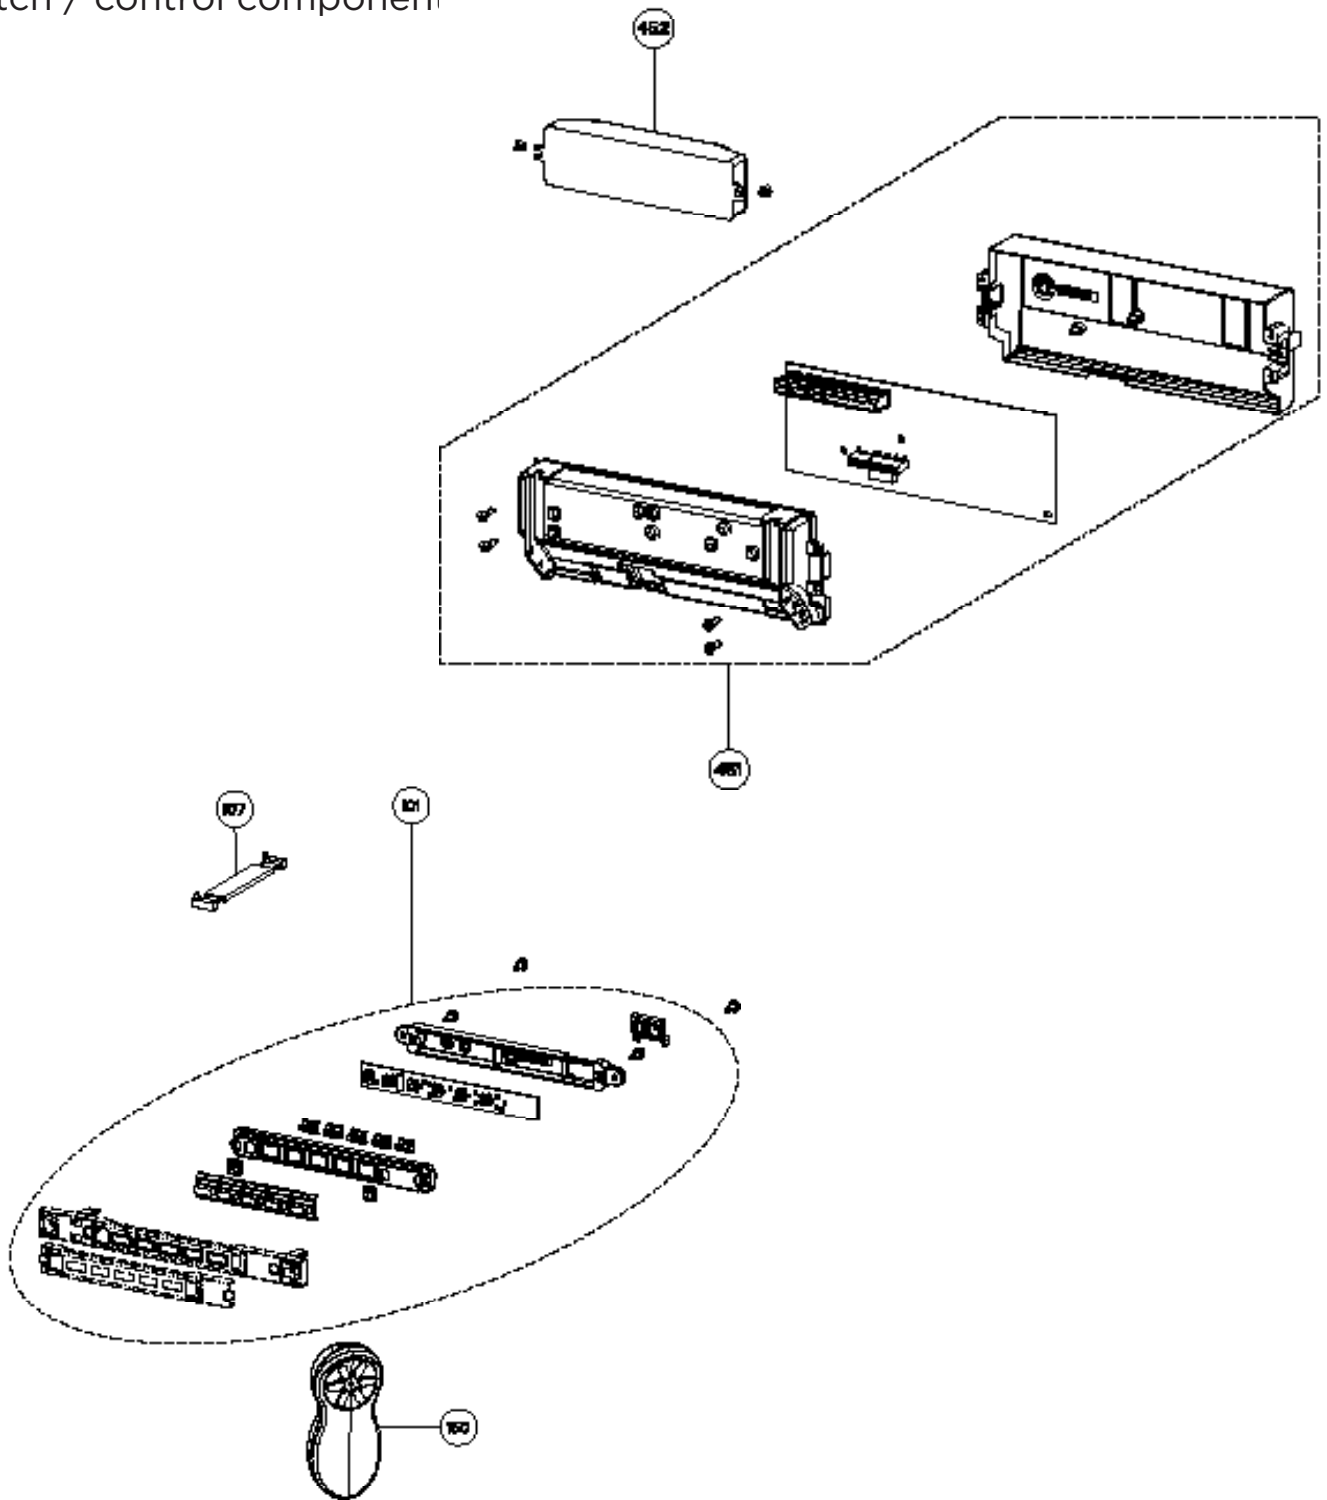

STRATUS STAINLESS 2018 NB BLOWER MODEL (Serial # Starts 9 or A thru G)

body components

	Model Number	STRTIS36SSNB	STRTIS48SSNB	
Key	Description	36 Stainless Steel	48 Stainless Steel	Qty Req.
1	Panel Magnet	133.0309.937	133.0401.022	2 (36"), 4 (48")
2	Perimetric SS Panel	133.0315.419	133.0537.547	1
3	Panel Hinge Kit	133.0304.582	133.0304.582	2
4	Grease Filter	133.0036.291	133.0036.291	3 (36"), 4 (48")
5	LED Lights	133.0289.829	133.0289.829	4
7	Electric Filter	133.0312.535	133.0312.535	1
14	Specialty EMI Filter	133.0578.876	133.0578.876	1
8	Lower Mounting Bracket	133.0433.035	133.0433.035	2
9	Upper Mounting Bracket	133.0433.034	133.0433.034	2
10	Damper	133.0055.994	133.0055.994	1
13	Stratus Hardware Kit	133.0548.899	133.0548.899	1

STRATUS STAINLESS 2018 NB BLOWER MODEL (Serial # Starts 9 or A thru G)

switch / control component

	Model Number	STRIS36SSNB	STRIS48SSNB	
Key	Description	36 Stainless Steel	48 Stainless Steel	Qty Req.
101	Control Kit	133.0386.936	133.0386.936	1
107	Ribbon Connector	133.0016.845	133.0016.845	1
451	Control Board	133.0516.453	133.0516.453	1
452	Transformer	133.0299.377	133.0299.377	1
150	Remote Control	REMORIG	REMORIG	1

STRATUS STAINLESS 2018 NB BLOWER MODEL (Serial # Starts 9 or A thru G)

motor components

	Model Number	IB300	IB400	IB600	
Key	Description	300 cfm motor	400 cfm motor	600 cfm motor	Qty Req.
305	Rubber Motor Mount	133.0051.603	133.0051.603		1
307	Impeller	133.0052.519	133.0052.519		1
312	Capacitor	133.0060.648	133.0060.648	133.0060.648	1
399	Motor Group	133.0178.492	133.0052.518	133.0200.468	1