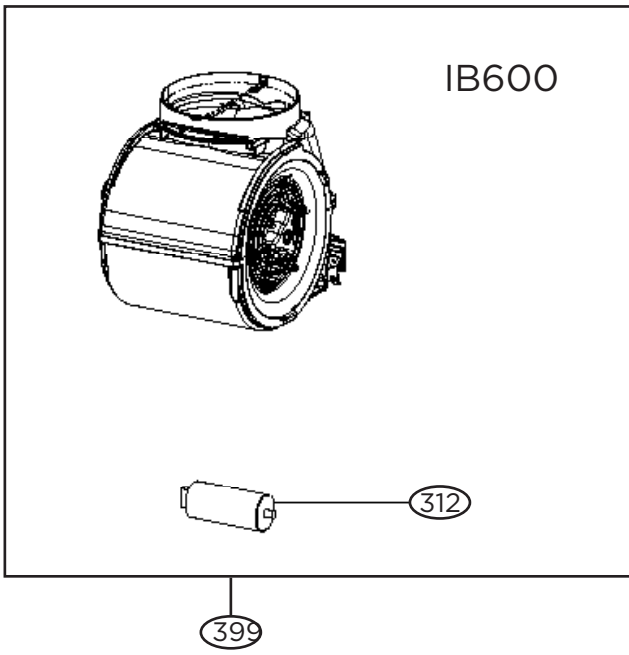

STRATUS STAINLESS 2018 NB BLOWER MODEL (Serial # Starts 9 or A thru G)

body components

	Model Number	STRTIS36SSNB	STRTIS48SSNB	
Key	Description	36 Stainless Steel	48 Stainless Steel	Qty Req.
1	Panel Magnet	133.0309.937	133.0401.022	2 (36"), 4 (48")
2	Perimetric SS Panel	133.0315.419	133.0537.547	1
3	Panel Hinge Kit	133.0304.582	133.0304.582	2
4	Grease Filter	133.0036.291	133.0036.291	3 (36"), 4 (48")
5	LED Lights	133.0289.829	133.0289.829	4
7	Electric Filter	133.0312.535	133.0312.535	1
14	Specialty EMI Filter	133.0578.876	133.0578.876	1
8	Lower Mounting Bracket	133.0433.035	133.0433.035	2
9	Upper Mounting Bracket	133.0433.034	133.0433.034	2
10	Damper	133.0055.994	133.0055.994	1
13	Stratus Hardware Kit	133.0548.899	133.0548.899	1

STRATUS STAINLESS 2018 NB BLOWER MODEL (Serial # Starts 9 or A thru G)

switch / control component

	Model Number	STRIS36SSNB	STRIS48SSNB	
Key	Description	36 Stainless Steel	48 Stainless Steel	Qty Req.
101	Control Kit	133.0386.936	133.0386.936	1
107	Ribbon Connector	133.0016.845	133.0016.845	1
451	Control Board	133.0516.453	133.0516.453	1
452	Transformer	133.0299.377	133.0299.377	1
150	Remote Control	REMORIG	REMORIG	1

STRATUS STAINLESS 2018 NB BLOWER MODEL (Serial # Starts 9 or A thru G)

motor components

	Model Number	IB300	IB400	IB600	
Key	Description	300 cfm motor	400 cfm motor	600 cfm motor	Qty Req.
305	Rubber Motor Mount	133.0051.603	133.0051.603		1
307	Impeller	133.0052.519	133.0052.519		1
312	Capacitor	133.0060.648	133.0060.648	133.0060.648	1
399	Motor Group	133.0178.492	133.0052.518	133.0200.468	1