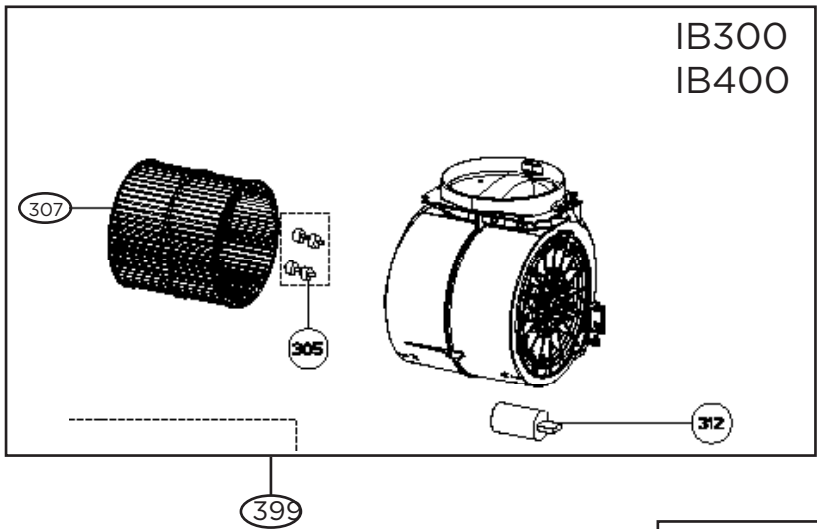

STRATUS STAINLESS 2018 NB BLOWER MODEL (Serial # Starts 9 or A thru G)

body components

	Model Number	STRTIS36SSNB	STRTIS48SSNB	
Key	Description	36 Stainless Steel	48 Stainless Steel	Qty Req.
1	Panel Magnet	133.0309.937	133.0401.022	2 (36"), 4 (48")
2	Perimetric SS Panel	133.0315.419	133.0537.547	1
3	Panel Hinge Kit	133.0304.582	133.0304.582	2
4	Grease Filter	133.0036.291	133.0036.291	3 (36"), 4 (48")
5	LED Lights	133.0289.829	133.0289.829	4
7	Electric Filter	133.0312.535	133.0312.535	1
14	Specialty EMI Filter	133.0578.876	133.0578.876	1
8	Lower Mounting Bracket	133.0433.035	133.0433.035	2
9	Upper Mounting Bracket	133.0433.034	133.0433.034	2
10	Damper	133.0055.994	133.0055.994	1
13	Stratus Hardware Kit	133.0548.899	133.0548.899	1

STRATUS STAINLESS 2018 NB BLOWER MODEL (Serial # Starts 9 or A thru G)

switch / control component

	Model Number	STRIS36SSNB	STRIS48SSNB	
Key	Description	36 Stainless Steel	48 Stainless Steel	Qty Req.
101	Control Kit	133.0386.936	133.0386.936	1
107	Ribbon Connector	133.0016.845	133.0016.845	1
451	Control Board	133.0516.453	133.0516.453	1
452	Transformer	133.0299.377	133.0299.377	1
150	Remote Control	REMORIG	REMORIG	1

STRATUS STAINLESS 2018 NB BLOWER MODEL (Serial # Starts 9 or A thru G)

motor components

	Model Number	IB300	IB400	IB600	
Key	Description	300 cfm motor	400 cfm motor	600 cfm motor	Qty Req.
305	Rubber Motor Mount	133.0051.603	133.0051.603		1
307	Impeller	133.0052.519	133.0052.519		1
312	Capacitor	133.0060.648	133.0060.648	133.0060.648	1
399	Motor Group	133.0178.492	133.0052.518	133.0200.468	1