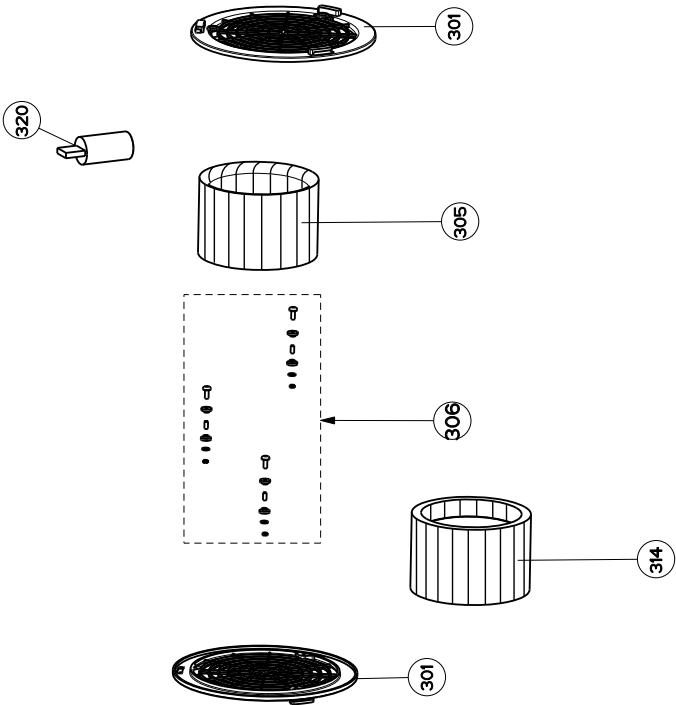

PRO MAGNUM Baffles (Serial # Starts R Thru Y or O Thru 4)

body / switch components

Key	Model Number	6059890	6059891	6059892	Qty Req.
	Description	30 Stainless	36 Stainless	48 Stainless	
1	Grease Filter	133.0018.482	133.0018.482	133.0018.482	2=30", 3=36", 4=48"
2	Trim Piece	133.0068.184	133.0068.184	133.0068.184	2
5	Halogen Lamp	133.0046.418	133.0046.418	133.0046.418	3 = 30",36" , 4 = 48"
6	Lampholder	133.0065.409	133.0065.409	133.0065.409	3=30",36" / 4=48"
13	Transformer Kit	133.0052.578	133.0052.578	133.0052.578	1
21	Damper	133.0068.606	133.0068.606	133.0068.606	1=30",36" , 2=48"
50	Mounting Kit Pro Magnum	133.0084.486	133.0084.486	133.0084.486	1=30",36" , 2=48"
101	Switchboard Kit	133.0062.128	133.0062.128	133.0062.128	1
105	On / Off Switch	133.0054.536	133.0054.536	133.0054.536	3

PRO MAGNUM Baffles (Serial # Starts R Thru Y or O Thru 4)

motor components

	Model Number	6059890	6059891	6059892	
Key	Description	30 Stainless	36 Stainless	48 Stainless	Qty Req.
301	Charcoal filter support	133.0068.613	133.0068.613	133.0068.613	1=30",36" , 2=48"
305	Right Impeller	133.0052.879	133.0052.879	133.0052.879	1=30",36" , 2=48"
306	Motor Rubber Kit	133.0068.614	133.0068.614	133.0068.614	1=30",36" , 2=48"
314	Left Impeller	133.0052.890	133.0052.890	133.0052.890	1=30",36" , 2=48"
320	Capacitor	133.0068.611	133.0068.611	133.0068.611	1=30",36" , 2=48"