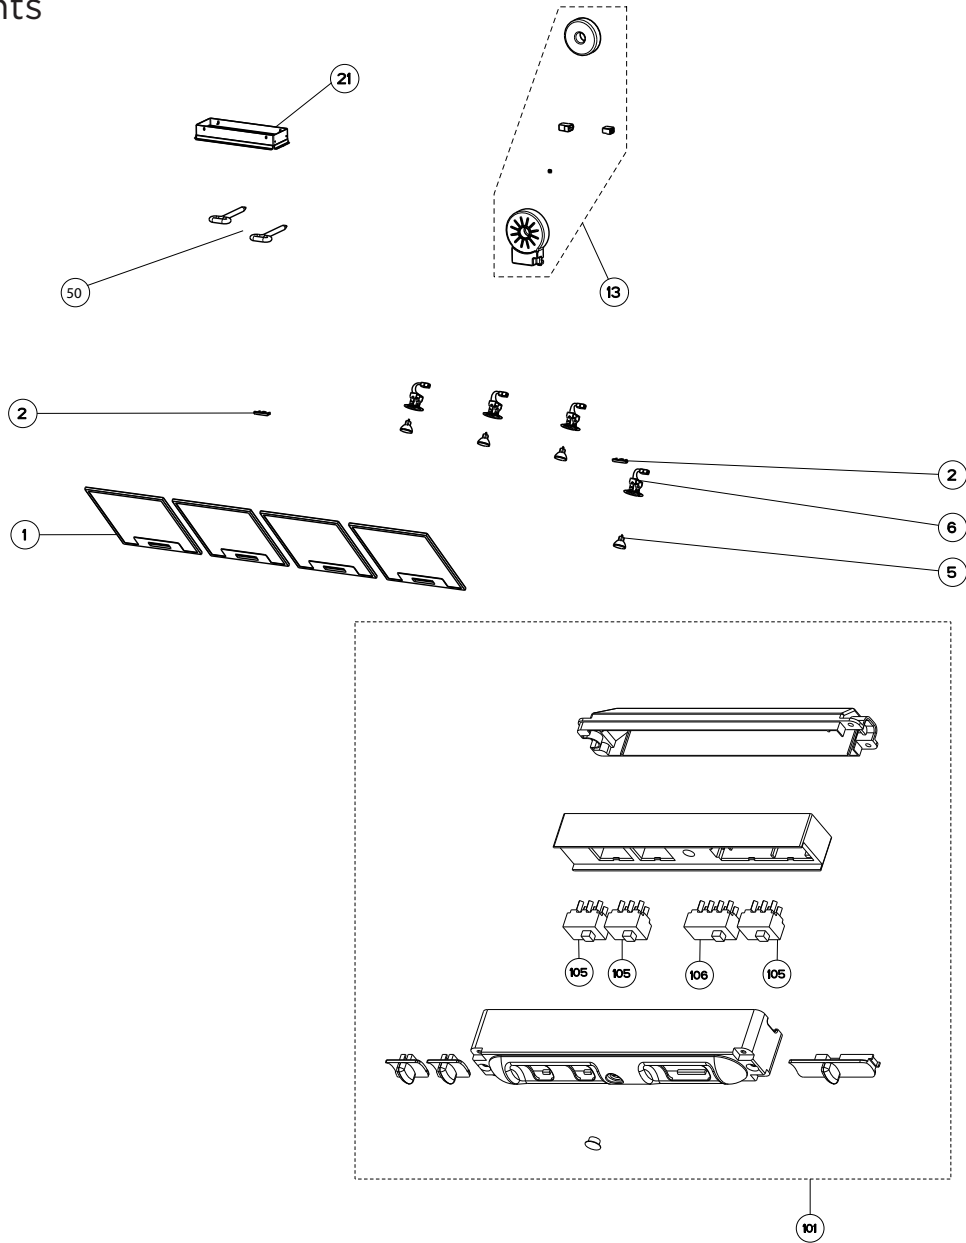

PRO MAGNUM Baffles (Serial # Starts R Thru Y or O Thru 4)

body / switch components

Key	Model Number	6059890	6059891	6059892	Qty Req.
	Description	30 Stainless	36 Stainless	48 Stainless	
1	Grease Filter	133.0018.482	133.0018.482	133.0018.482	2=30", 3=36", 4=48"
2	Trim Piece	133.0068.184	133.0068.184	133.0068.184	2
5	Halogen Lamp	133.0046.418	133.0046.418	133.0046.418	3 = 30",36" , 4 = 48"
6	Lampholder	133.0065.409	133.0065.409	133.0065.409	3=30",36" / 4=48"
13	Transformer Kit	133.0052.578	133.0052.578	133.0052.578	1
21	Damper	133.0068.606	133.0068.606	133.0068.606	1=30",36" , 2=48"
50	Mounting Kit Pro Magnum	133.0084.486	133.0084.486	133.0084.486	1=30",36" , 2=48"
101	Switchboard Kit	133.0062.128	133.0062.128	133.0062.128	1
105	On / Off Switch	133.0054.536	133.0054.536	133.0054.536	3

PRO MAGNUM Baffles (Serial # Starts R Thru Y or O Thru 4)

motor components

	Model Number	6059890	6059891	6059892	
Key	Description	30 Stainless	36 Stainless	48 Stainless	Qty Req.
301	Charcoal filter support	133.0068.613	133.0068.613	133.0068.613	1=30",36" , 2=48"
305	Right Impeller	133.0052.879	133.0052.879	133.0052.879	1=30",36" , 2=48"
306	Motor Rubber Kit	133.0068.614	133.0068.614	133.0068.614	1=30",36" , 2=48"
314	Left Impeller	133.0052.890	133.0052.890	133.0052.890	1=30",36" , 2=48"
320	Capacitor	133.0068.611	133.0068.611	133.0068.611	1=30",36" , 2=48"