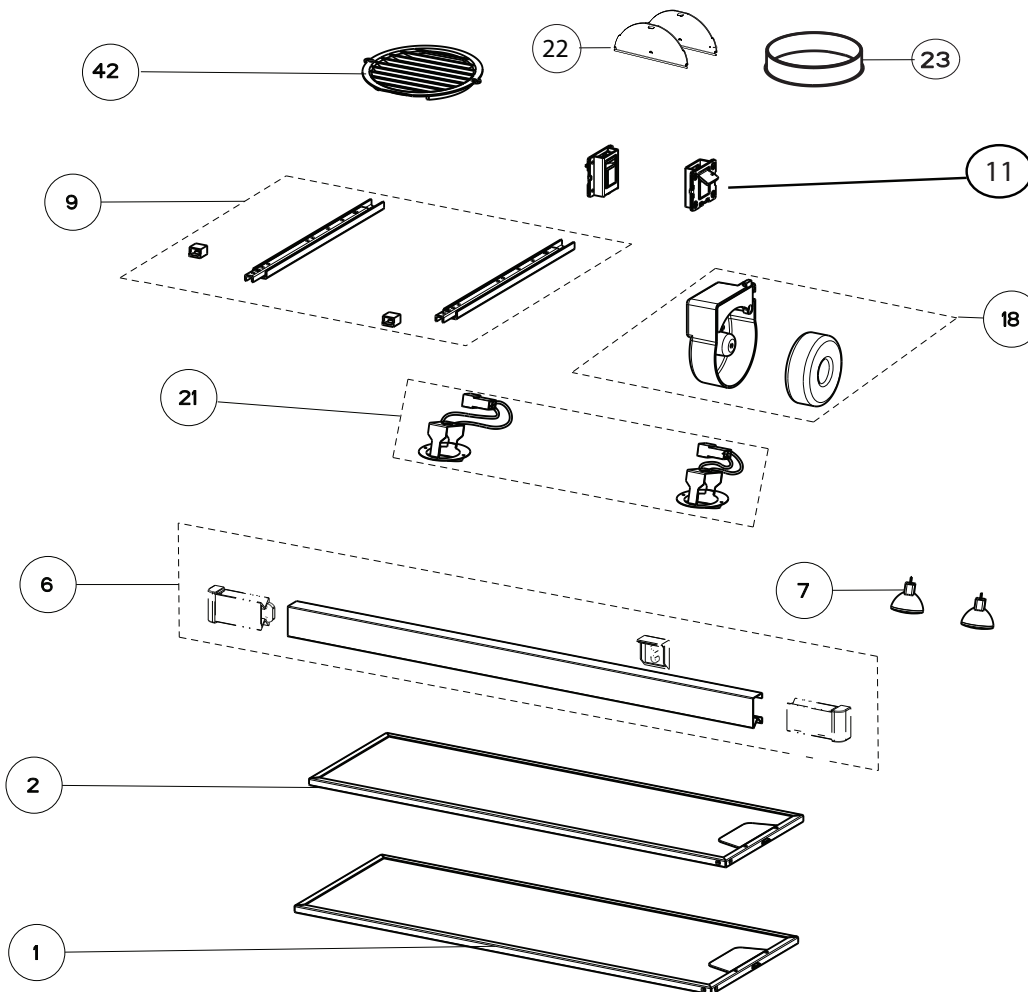

Cristal 24 SS (Serial # Starts Y or O thru 7)

Look for the following identifiers:

Halogen MR11 bulb

body components

	Model Number	CRIS24SS / 110.0065.830	
1	Rear Grease Filter	133.0018.475	1
2	Front Grease Filter	133.0018.478	1
6	Front Panel Kit	133.0059.144	1
7	Halogen Lamp	133.0046.418	1
9	Sliding Guide Kit	133.0059.025	1
11	Hinge Clips Kit (2 in kit)	133.0017.524	1
18	Transformer Kit	133.0052.516	1
21	Lamp Holders Kit (2 in kit)	133.0060.539	1
22	Damper	133.0522.831	1
23	Metal Damper Collar	133.0653.126	1
42	Ductless Vent Grate	133.0016.964	1

Cristal 24 SS (Serial # Starts Y or O thru 7)

control / motor components

199

399

	Model Number	CRIS24SS / 110.0065.830	
Key	Description	24	Qty Req.
199	Control Panel Kit	133.0067.035	1
302	Impeller Kit	133.0052.519	1
305	Motor Rubbers Kit (2 in kit)	133.0051.603	1
312	Capacitor	133.0060.648	1
399	Motor Group Kit	133.0052.518	1