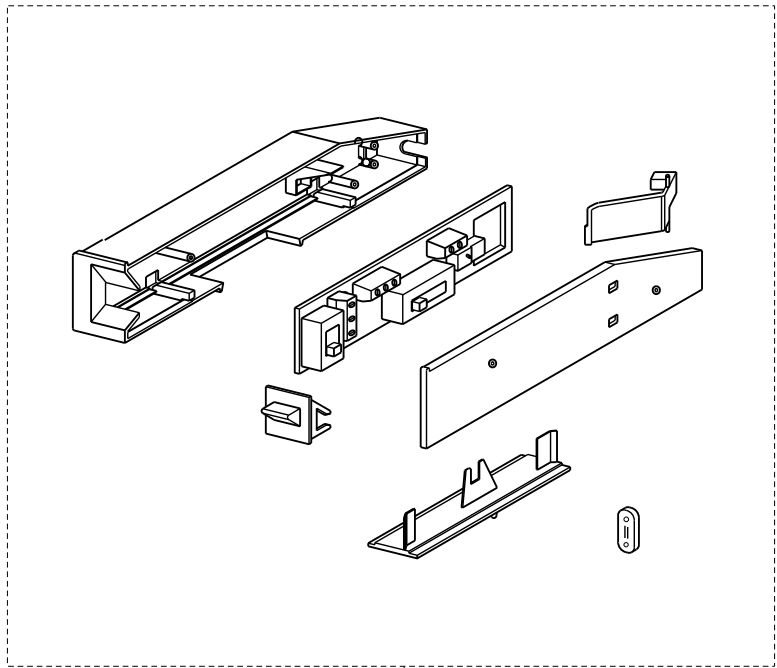

Cristal 24 SS (Serial # Starts Y or O thru 7)

Look for the following identifiers:

Halogen MR11 bulb

body components

	Model Number	CRIS24SS / 110.0065.830	
1	Rear Grease Filter	133.0018.475	1
2	Front Grease Filter	133.0018.478	1
6	Front Panel Kit	133.0059.144	1
7	Halogen Lamp	133.0046.418	1
9	Sliding Guide Kit	133.0059.025	1
11	Hinge Clips Kit (2 in kit)	133.0017.524	1
18	Transformer Kit	133.0052.516	1
21	Lamp Holders Kit (2 in kit)	133.0060.539	1
22	Damper	133.0522.831	1
23	Metal Damper Collar	133.0653.126	1
42	Ductless Vent Grate	133.0016.964	1

Cristal 24 SS (Serial # Starts Y or O thru 7)

control / motor components

199

399

	Model Number	CRIS24SS / 110.0065.830	
Key	Description	24	Qty Req.
199	Control Panel Kit	133.0067.035	1
302	Impeller Kit	133.0052.519	1
305	Motor Rubbers Kit (2 in kit)	133.0051.603	1
312	Capacitor	133.0060.648	1
399	Motor Group Kit	133.0052.518	1