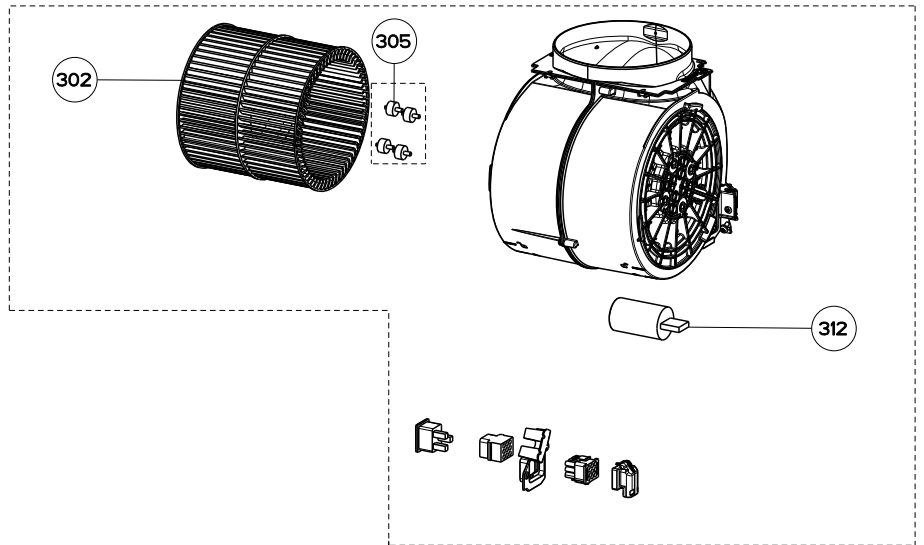

Cristal 24 SS (Serial # Starts Y or O thru 7)

Look for the following identifiers:

Halogen MR11 bulb

body components

	Model Number	CRIS24SS / 110.0065.830	
1	Rear Grease Filter	133.0018.475	1
2	Front Grease Filter	133.0018.478	1
6	Front Panel Kit	133.0059.144	1
7	Halogen Lamp	133.0046.418	1
9	Sliding Guide Kit	133.0059.025	1
11	Hinge Clips Kit (2 in kit)	133.0017.524	1
18	Transformer Kit	133.0052.516	1
21	Lamp Holders Kit (2 in kit)	133.0060.539	1
22	Damper	133.0522.831	1
23	Metal Damper Collar	133.0653.126	1
42	Ductless Vent Grate	133.0016.964	1

Cristal 24 SS (Serial # Starts Y or O thru 7)

control / motor components

199

399

	Model Number	CRIS24SS / 110.0065.830	
Key	Description	24	Qty Req.
199	Control Panel Kit	133.0067.035	1
302	Impeller Kit	133.0052.519	1
305	Motor Rubbers Kit (2 in kit)	133.0051.603	1
312	Capacitor	133.0060.648	1
399	Motor Group Kit	133.0052.518	1