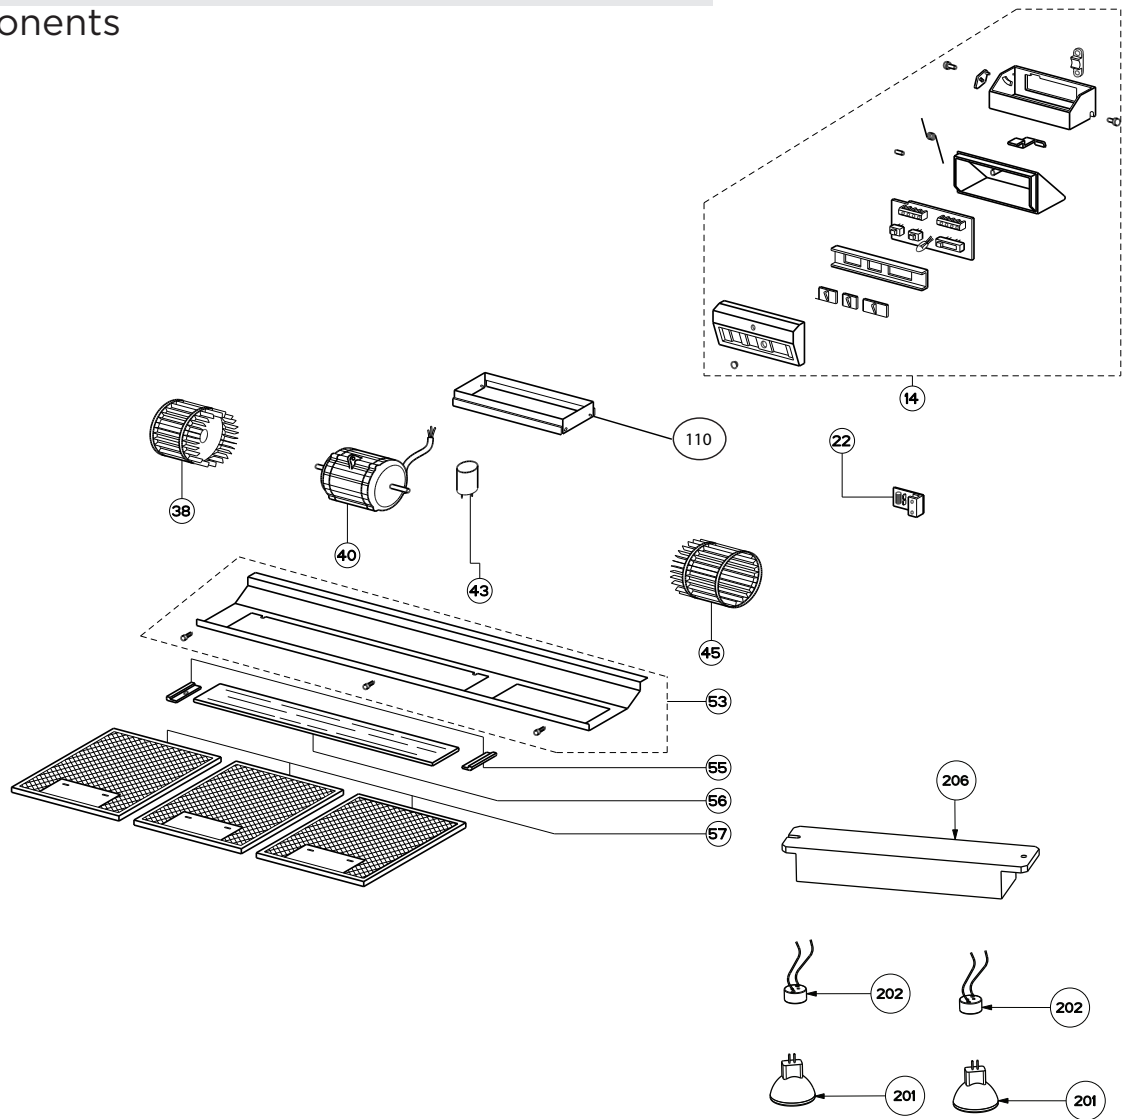

ISOLA (Serial # starts L - U)  
body components

	Model Number	6044787	
Key	Description	36 Stainless	Qty Req.
22	Speed Control	133.0075.472	1
38	Left impeller	133.0052.890	1
43	Capacitor	133.0068.611	1
45	Right impeller	133.0052.879	1
53	Front Panel Support	133.0076.206	1
57	Grease Filter	133.0018.480	3
110	Damper	133.0071.817	1
201	Halogen Lamp	133.0046.418	4
202	Lampholder	133.0018.579	2
206	Transformer	133.0072.595	2